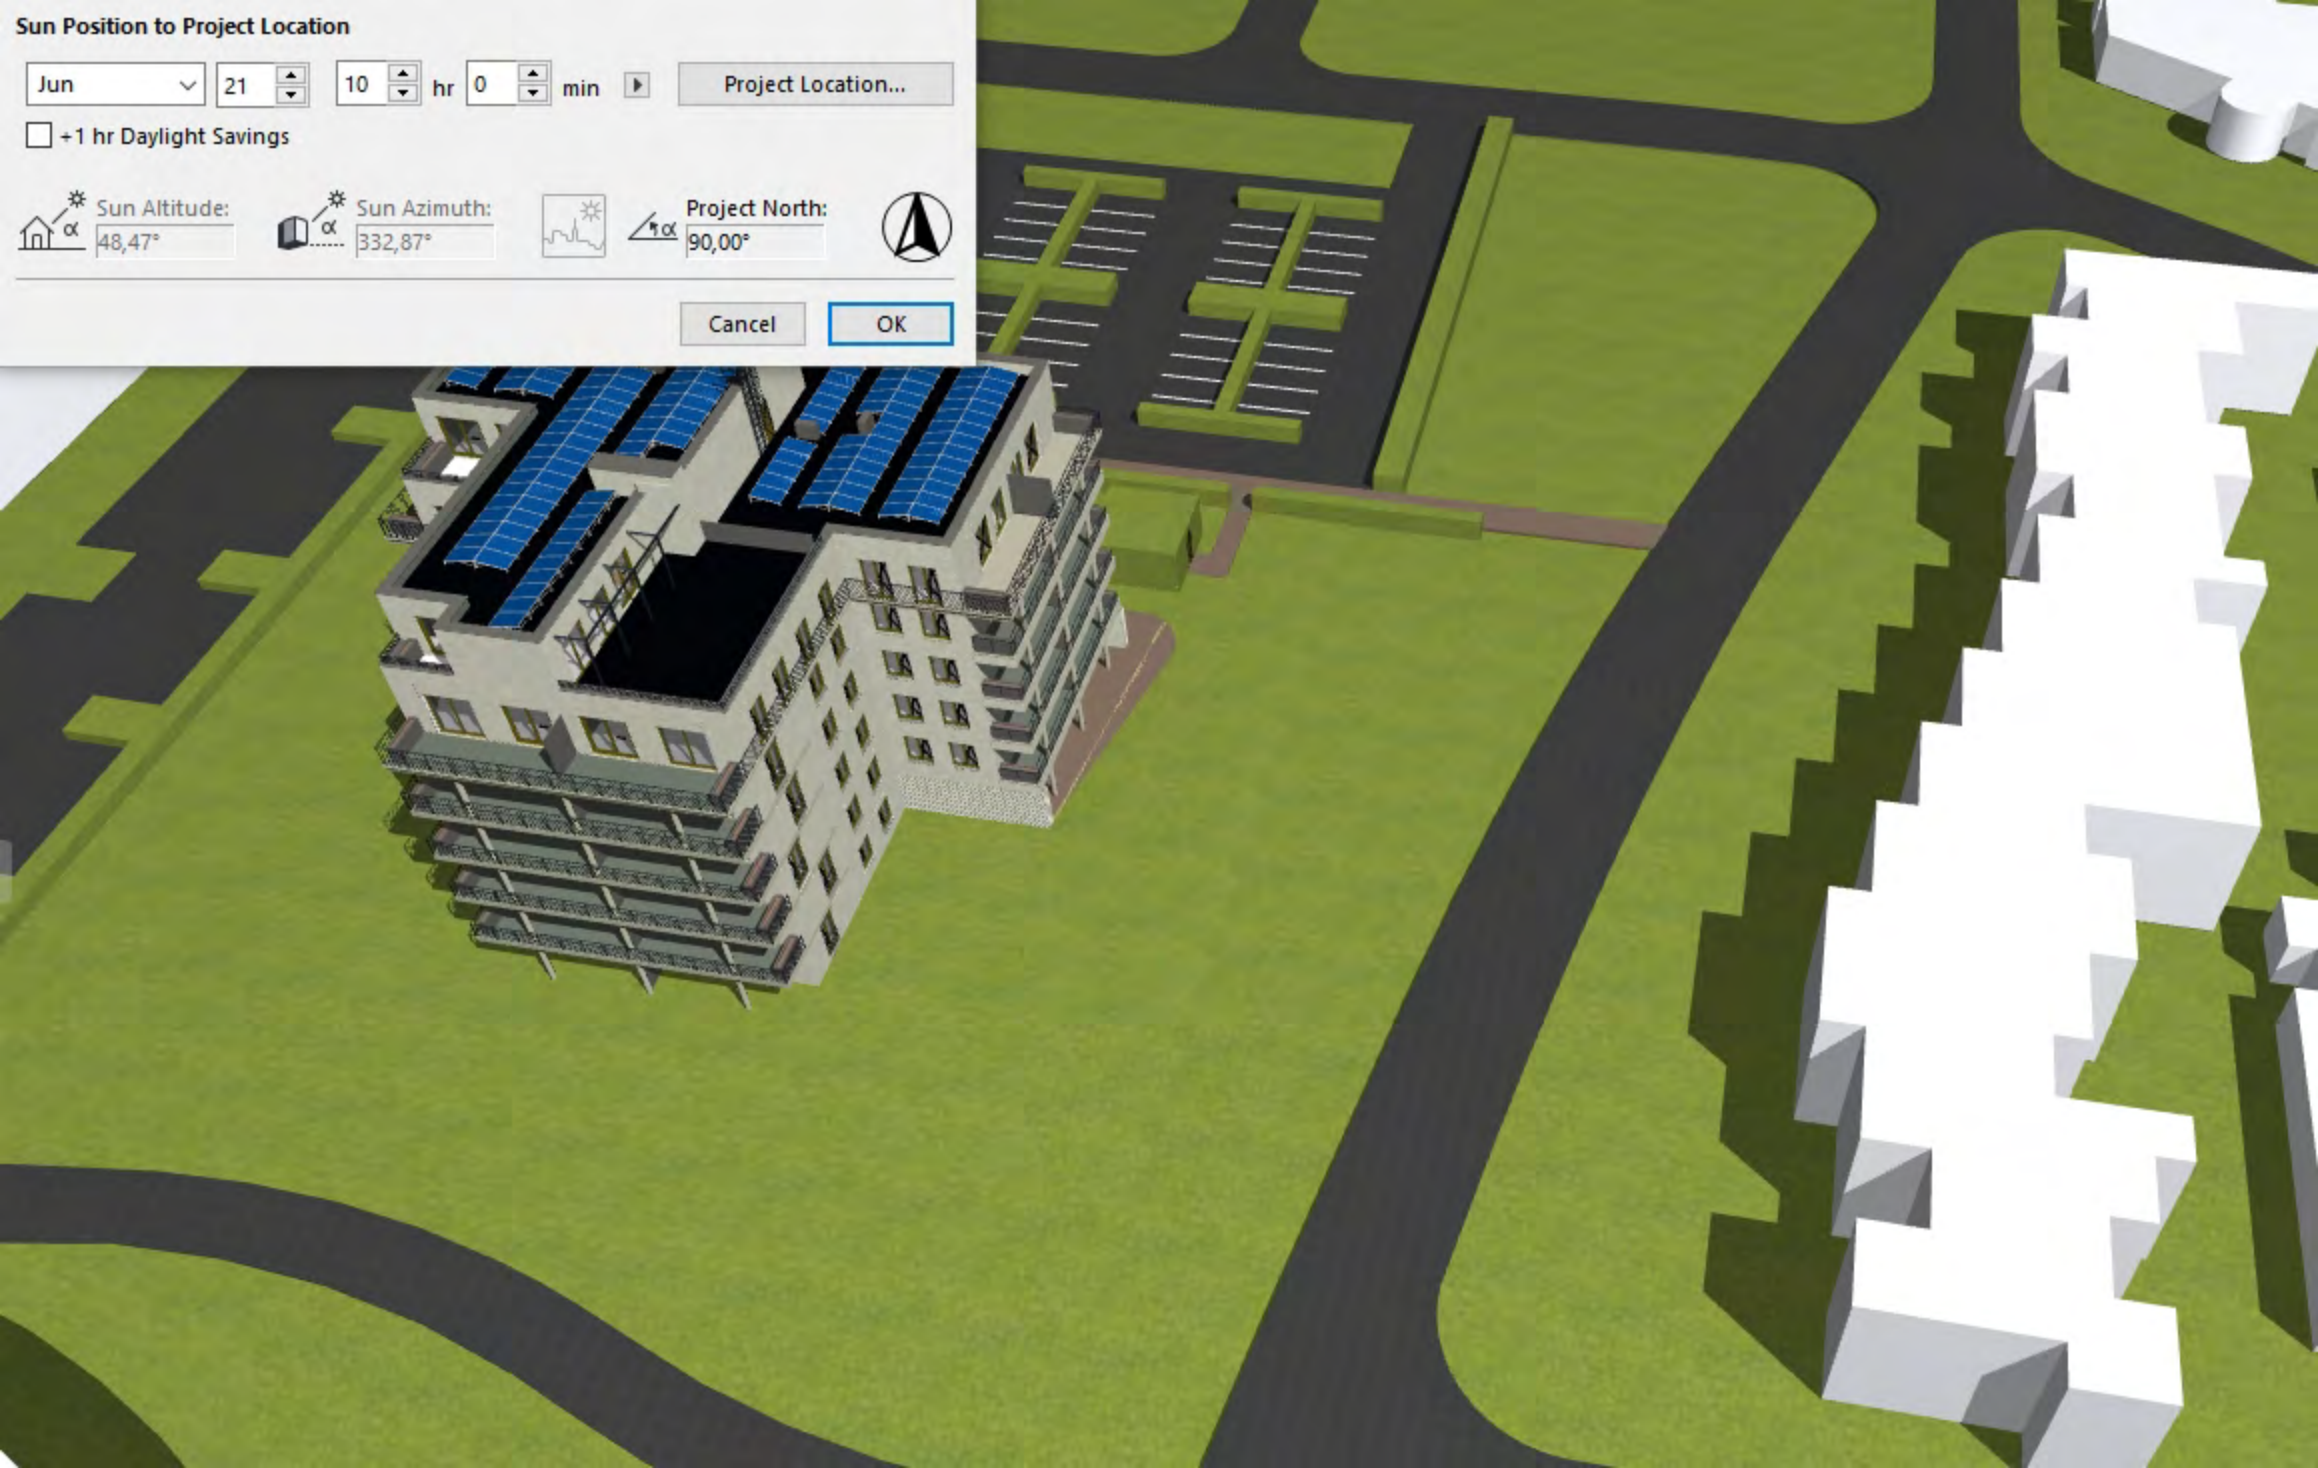

### Sun Position to Project Location

Jun ▾ 21 ▾ 9 ▾ hr 0 ▾ min ▾ ▶ Project Location...

+1 hr Daylight Savings

 Sun Altitude:   Sun Azimuth:    Project North:  

### Sun Position to Project Location

Jun ▾ 21 ▾ 10 ▾ hr 0 ▾ min ▾ ▶ Project Location...

+1 hr Daylight Savings

 Sun Altitude: 48,47°

 Sun Azimuth: 332,87°

  Project North: 90,00°

Cancel OK

### Sun Position to Project Location

Jun ▾ 21 ▾ 11 ▾ hr 0 ▾ min ▾ ▶ Project Location...

+1 hr Daylight Savings

 Sun Altitude: 55,96°

 Sun Azimuth: 313,91°

  Project North: 90,00°

Cancel OK

### Sun Position to Project Location

Jun ▾ 21 ▾ 12 ▾ hr 0 ▾ min ▾ ▶ Project Location...

+1 hr Daylight Savings

 Sun Altitude: 60,87°

 Sun Azimuth: 289,18°

  Project North: 90,00°

Cancel OK