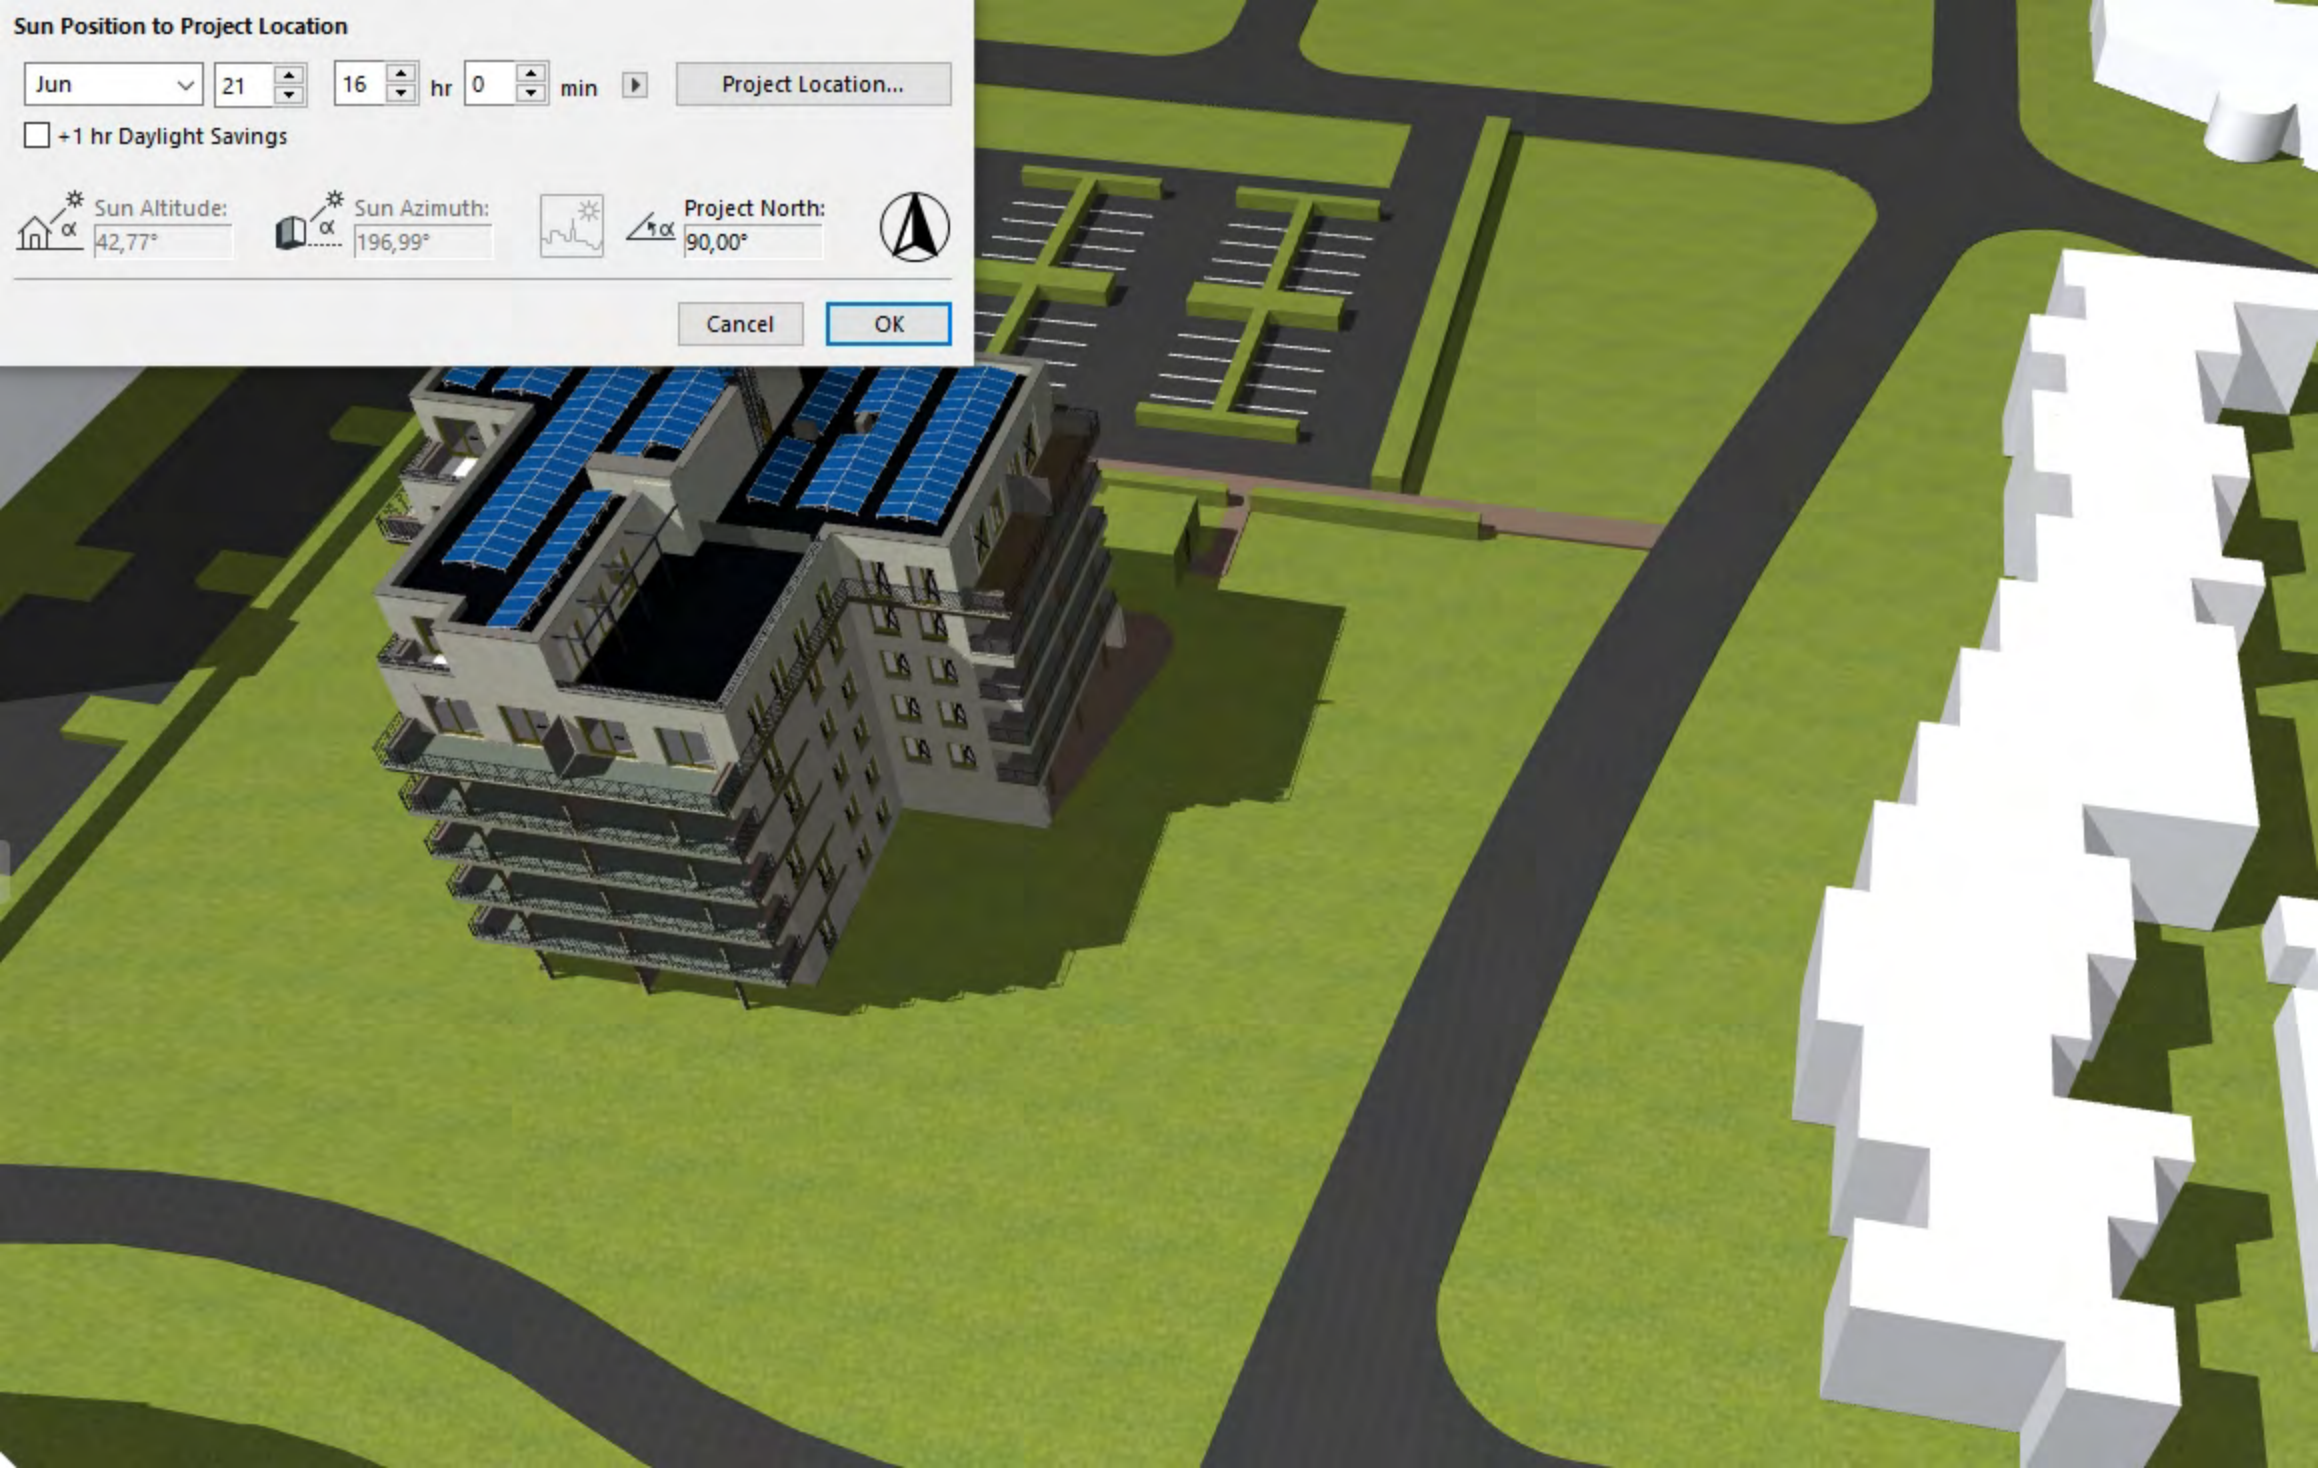

### Sun Position to Project Location

Jun ▾ 21 ▾ 14 ▾ hr 0 ▾ min ▾ ▶ Project Location...

+1 hr Daylight Savings

 Sun Altitude: 58,00°

 Sun Azimuth: 233,80°

  Project North: 90,00°

Cancel OK

### Sun Position to Project Location

Jun ▾ 21 ▾ 15 ▾ hr 0 ▾ min ▾ ▶ Project Location...

+1 hr Daylight Savings

 Sun Altitude: 51,21°

 Sun Azimuth: 213,00°

 Project North: 90,00° 

Cancel OK

### Sun Position to Project Location

Jun ▾ 21 ▾ 16 ▾ hr 0 ▾ min ▾ ▶ Project Location...

+1 hr Daylight Savings

 Sun Altitude:   Sun Azimuth:    Project North:  

### Sun Position to Project Location

Jun ▾ 21 ▾ 17 ▾ hr 0 ▾ min ▾ ▶ Project Location...

+1 hr Daylight Savings

 Sun Altitude: 33,62°

 Sun Azimuth: 183,88°

  Project North: 90,00°

Cancel OK