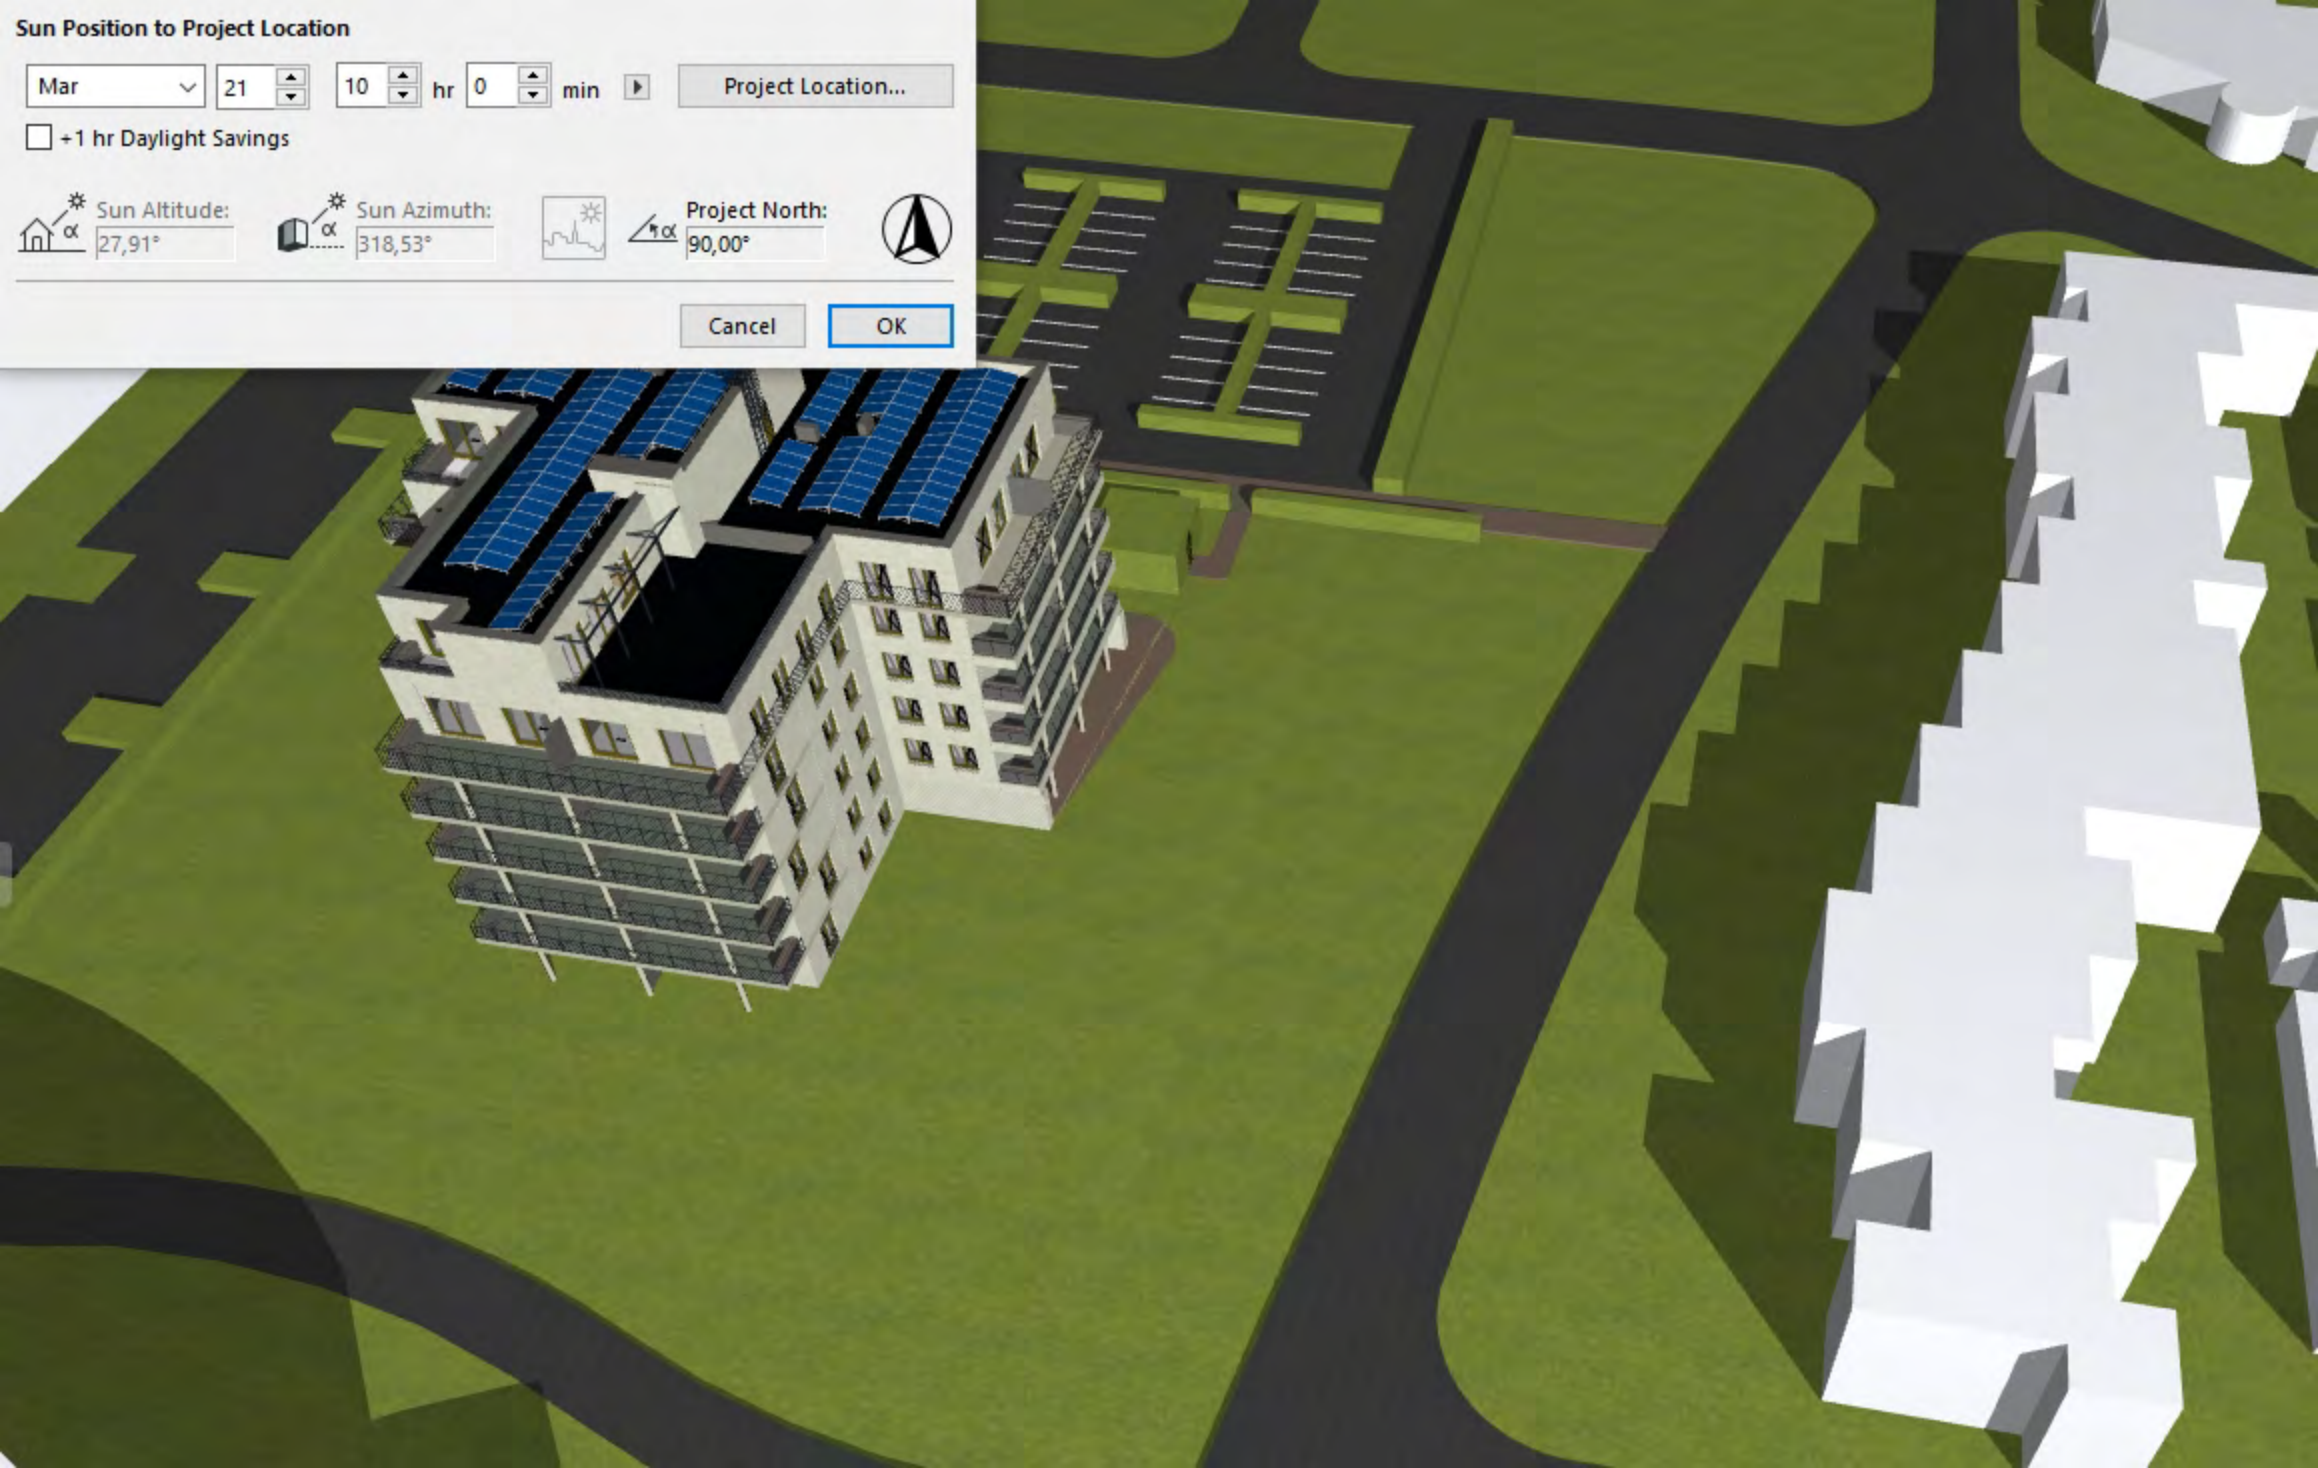

### Sun Position to Project Location

Mar 21 9 hr 0 min ▶ Project Location...

+1 hr Daylight Savings

 Sun Altitude: 20,23°

 Sun Azimuth: 332,66°

  Project North: 90,00°

Cancel OK

### Sun Position to Project Location

Mar 21 10 hr 0 min ▶ Project Location...

+1 hr Daylight Savings

 Sun Altitude: 27,91°  
 Sun Azimuth: 318,53°  
  
 Project North: 90,00°  

Cancel OK

### Sun Position to Project Location

Mar 21 11 hr 0 min ▶ Project Location...

+1 hr Daylight Savings

 Sun Altitude: 33,96°

 Sun Azimuth: 302,50°

 Project North: 90,00°

Cancel OK