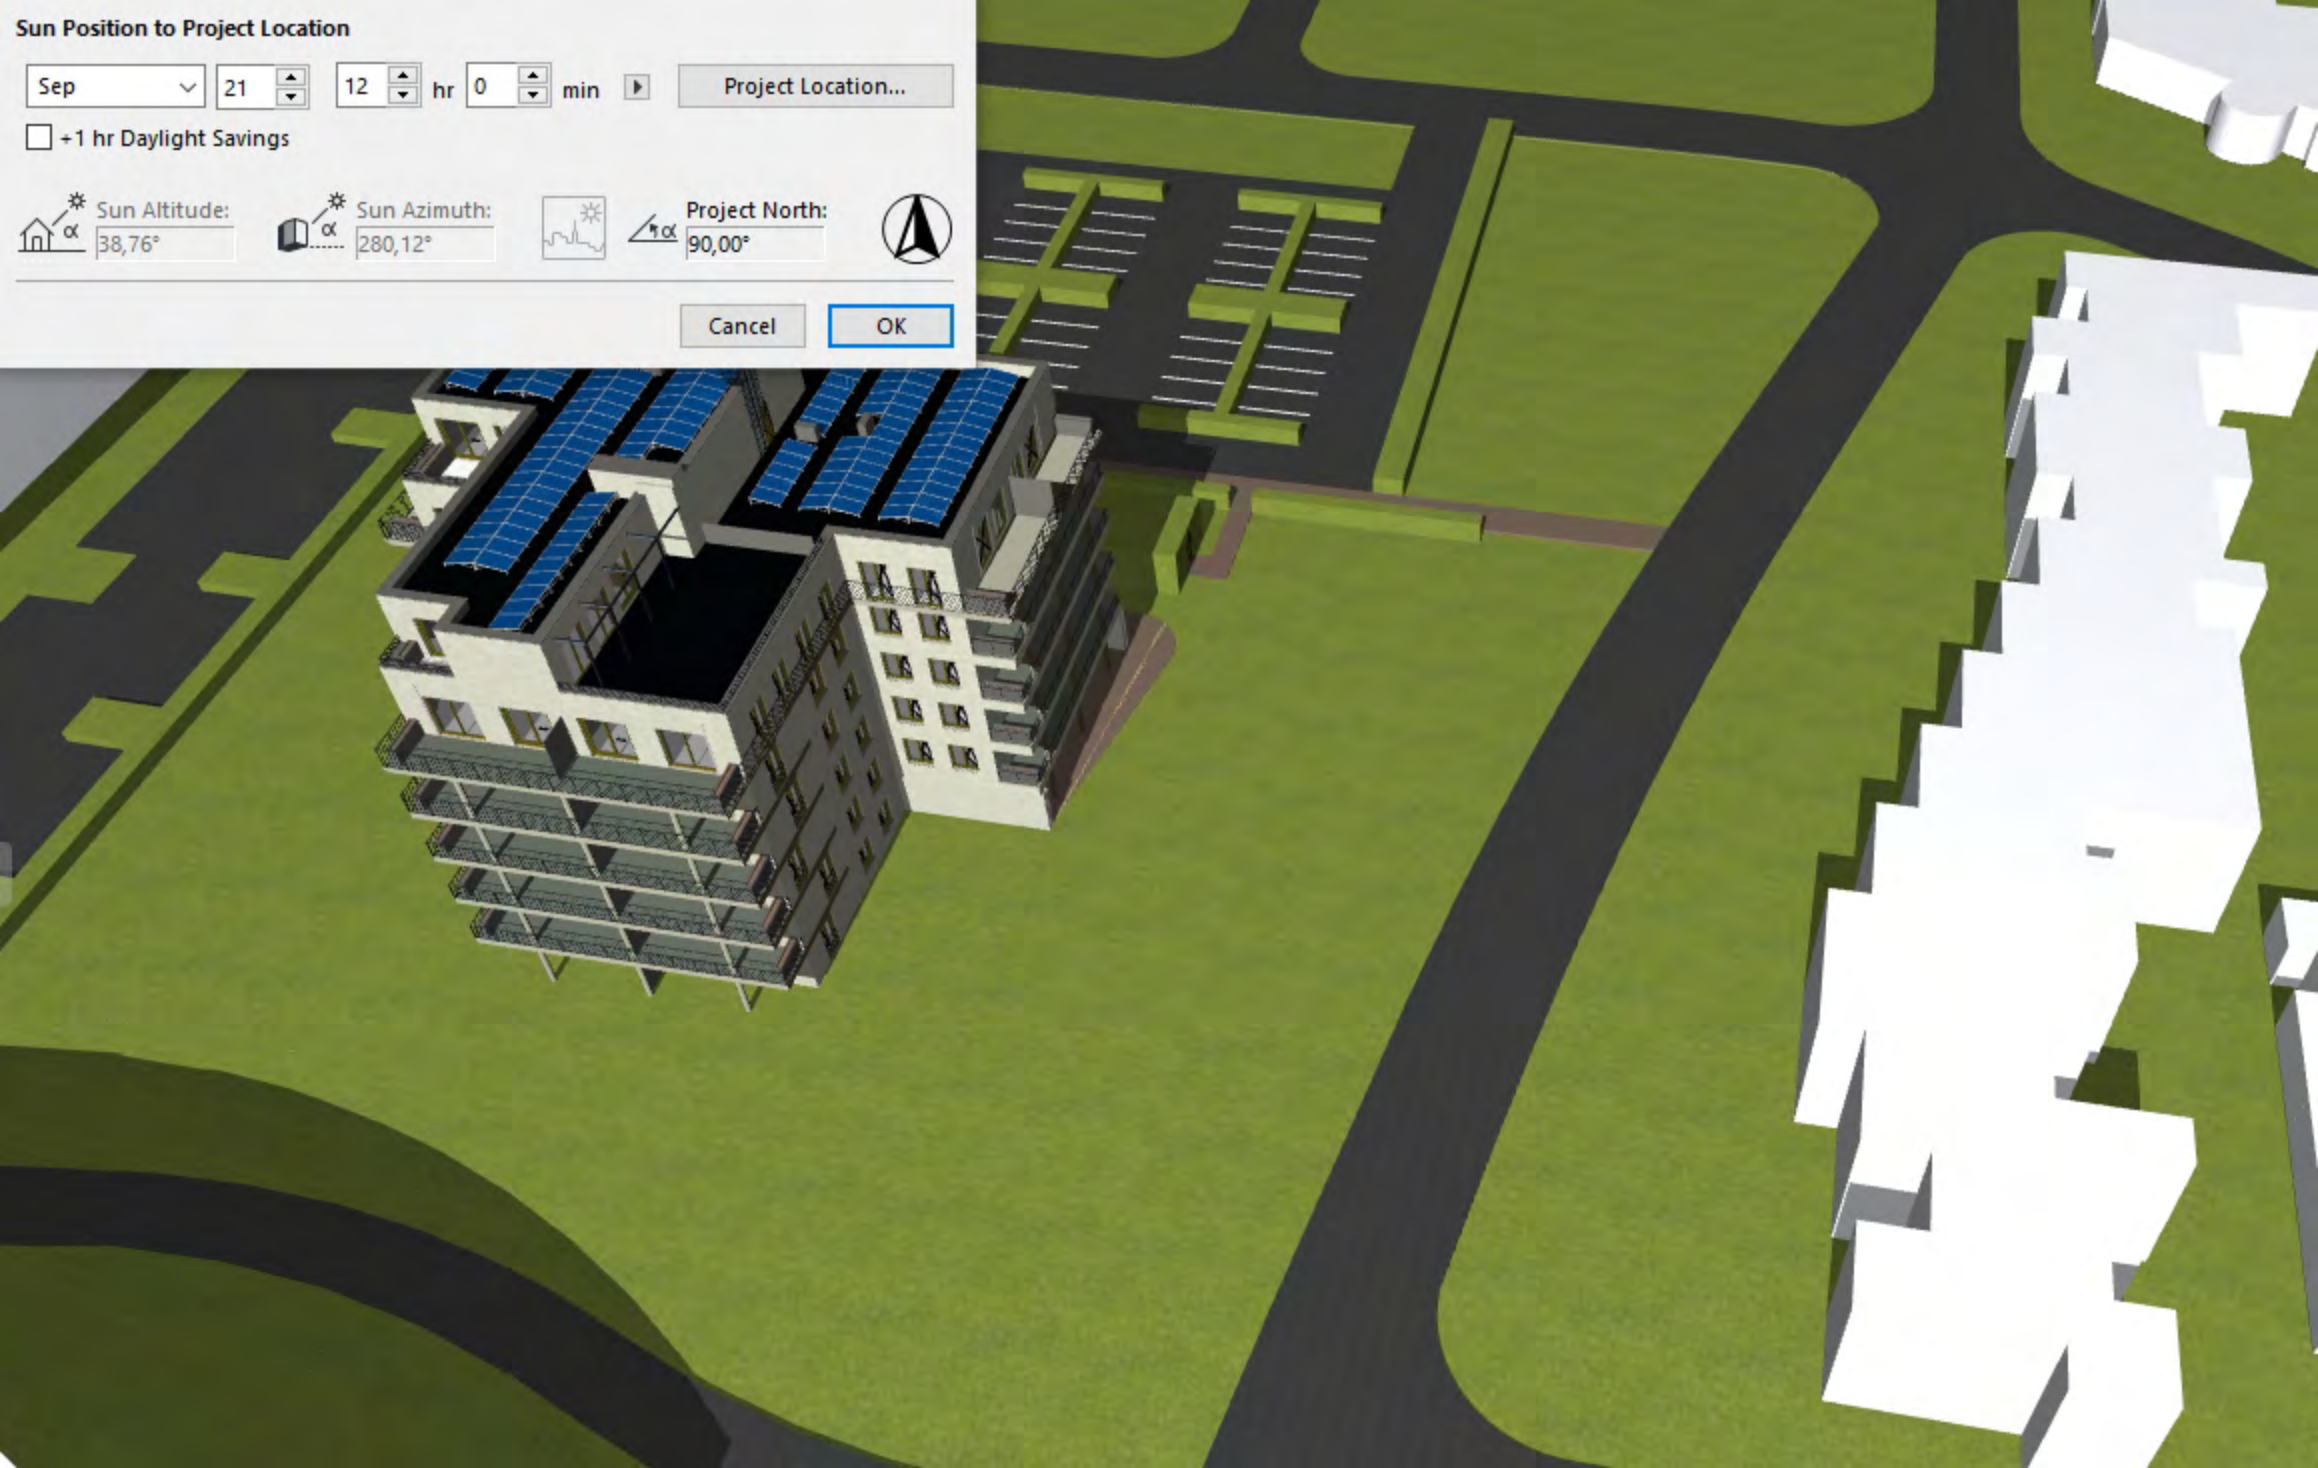

### Sun Position to Project Location

Sep 21 11 hr 0 min ▶ Project Location...

+1 hr Daylight Savings

Sun Altitude: 35,66° Sun Azimuth: 298,58° Project North: 90,00°

Cancel OK

### Sun Position to Project Location

Sep 21 12 hr 0 min ▶ Project Location...

+1 hr Daylight Savings

 Sun Altitude: 38,76°

 Sun Azimuth: 280,12°

  Project North: 90,00°

Cancel OK

### Sun Position to Project Location

Sep 21 13 hr 0 min ▶ Project Location...

+1 hr Daylight Savings

 Sun Altitude: 38,83°

 Sun Azimuth: 260,84°

 Project North: 90,00°

Cancel OK

### Sun Position to Project Location

Sep 21 14 hr 0 min ▶ Project Location...

+1 hr Daylight Savings

 Sun Altitude: 35,88°

 Sun Azimuth: 242,30°

 Project North: 90,00°

Cancel OK