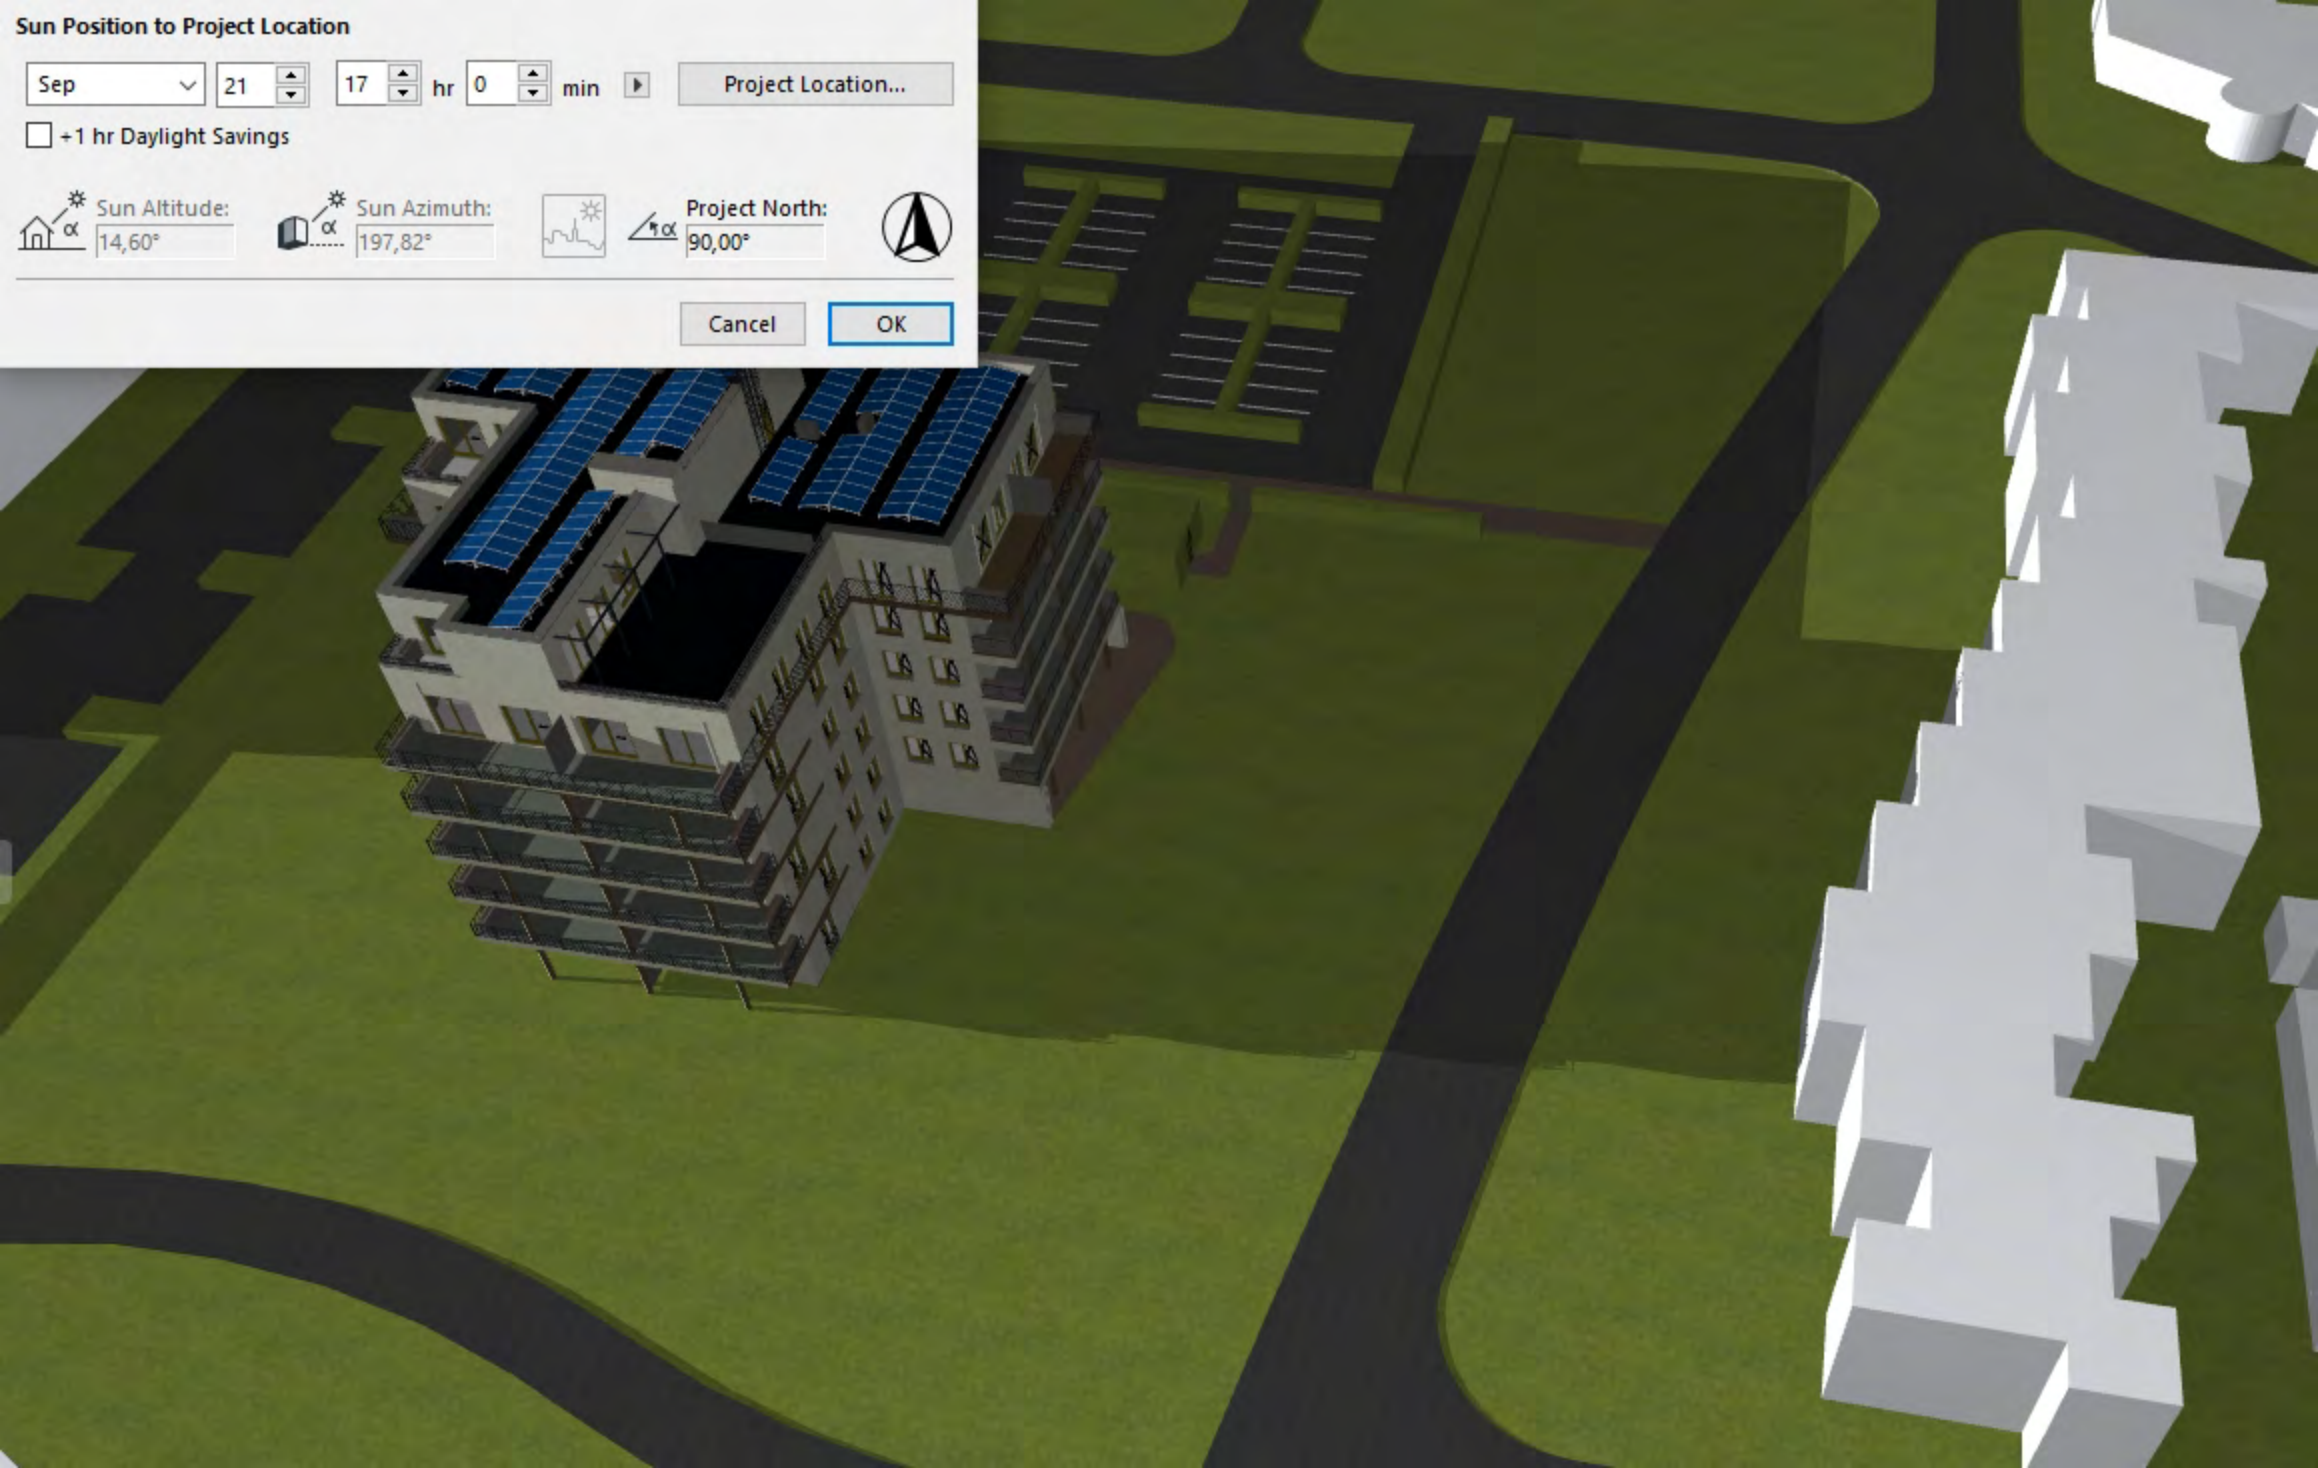

### Sun Position to Project Location

Sep 21 15 hr 0 min

+1 hr Daylight Savings

 Sun Altitude: 30,39°

 Sun Azimuth: 225,60°

  Project North: 90,00°

### Sun Position to Project Location

Sep 21 16 hr 0 min

+1 hr Daylight Savings

 Sun Altitude: 23,08°

 Sun Azimuth: 210,91°

  Project North: 90,00°

### Sun Position to Project Location

Sep 21 17 hr 0 min Project Location...

+1 hr Daylight Savings

Sun Altitude: 14,60° Sun Azimuth: 197,82° Project North: 90,00°

Cancel OK

### Sun Position to Project Location

Sep 21 18 hr 0 min Project Location...

+1 hr Daylight Savings

Sun Altitude: 5,49° Sun Azimuth: 185,70° Project North: 90,00°

Cancel OK