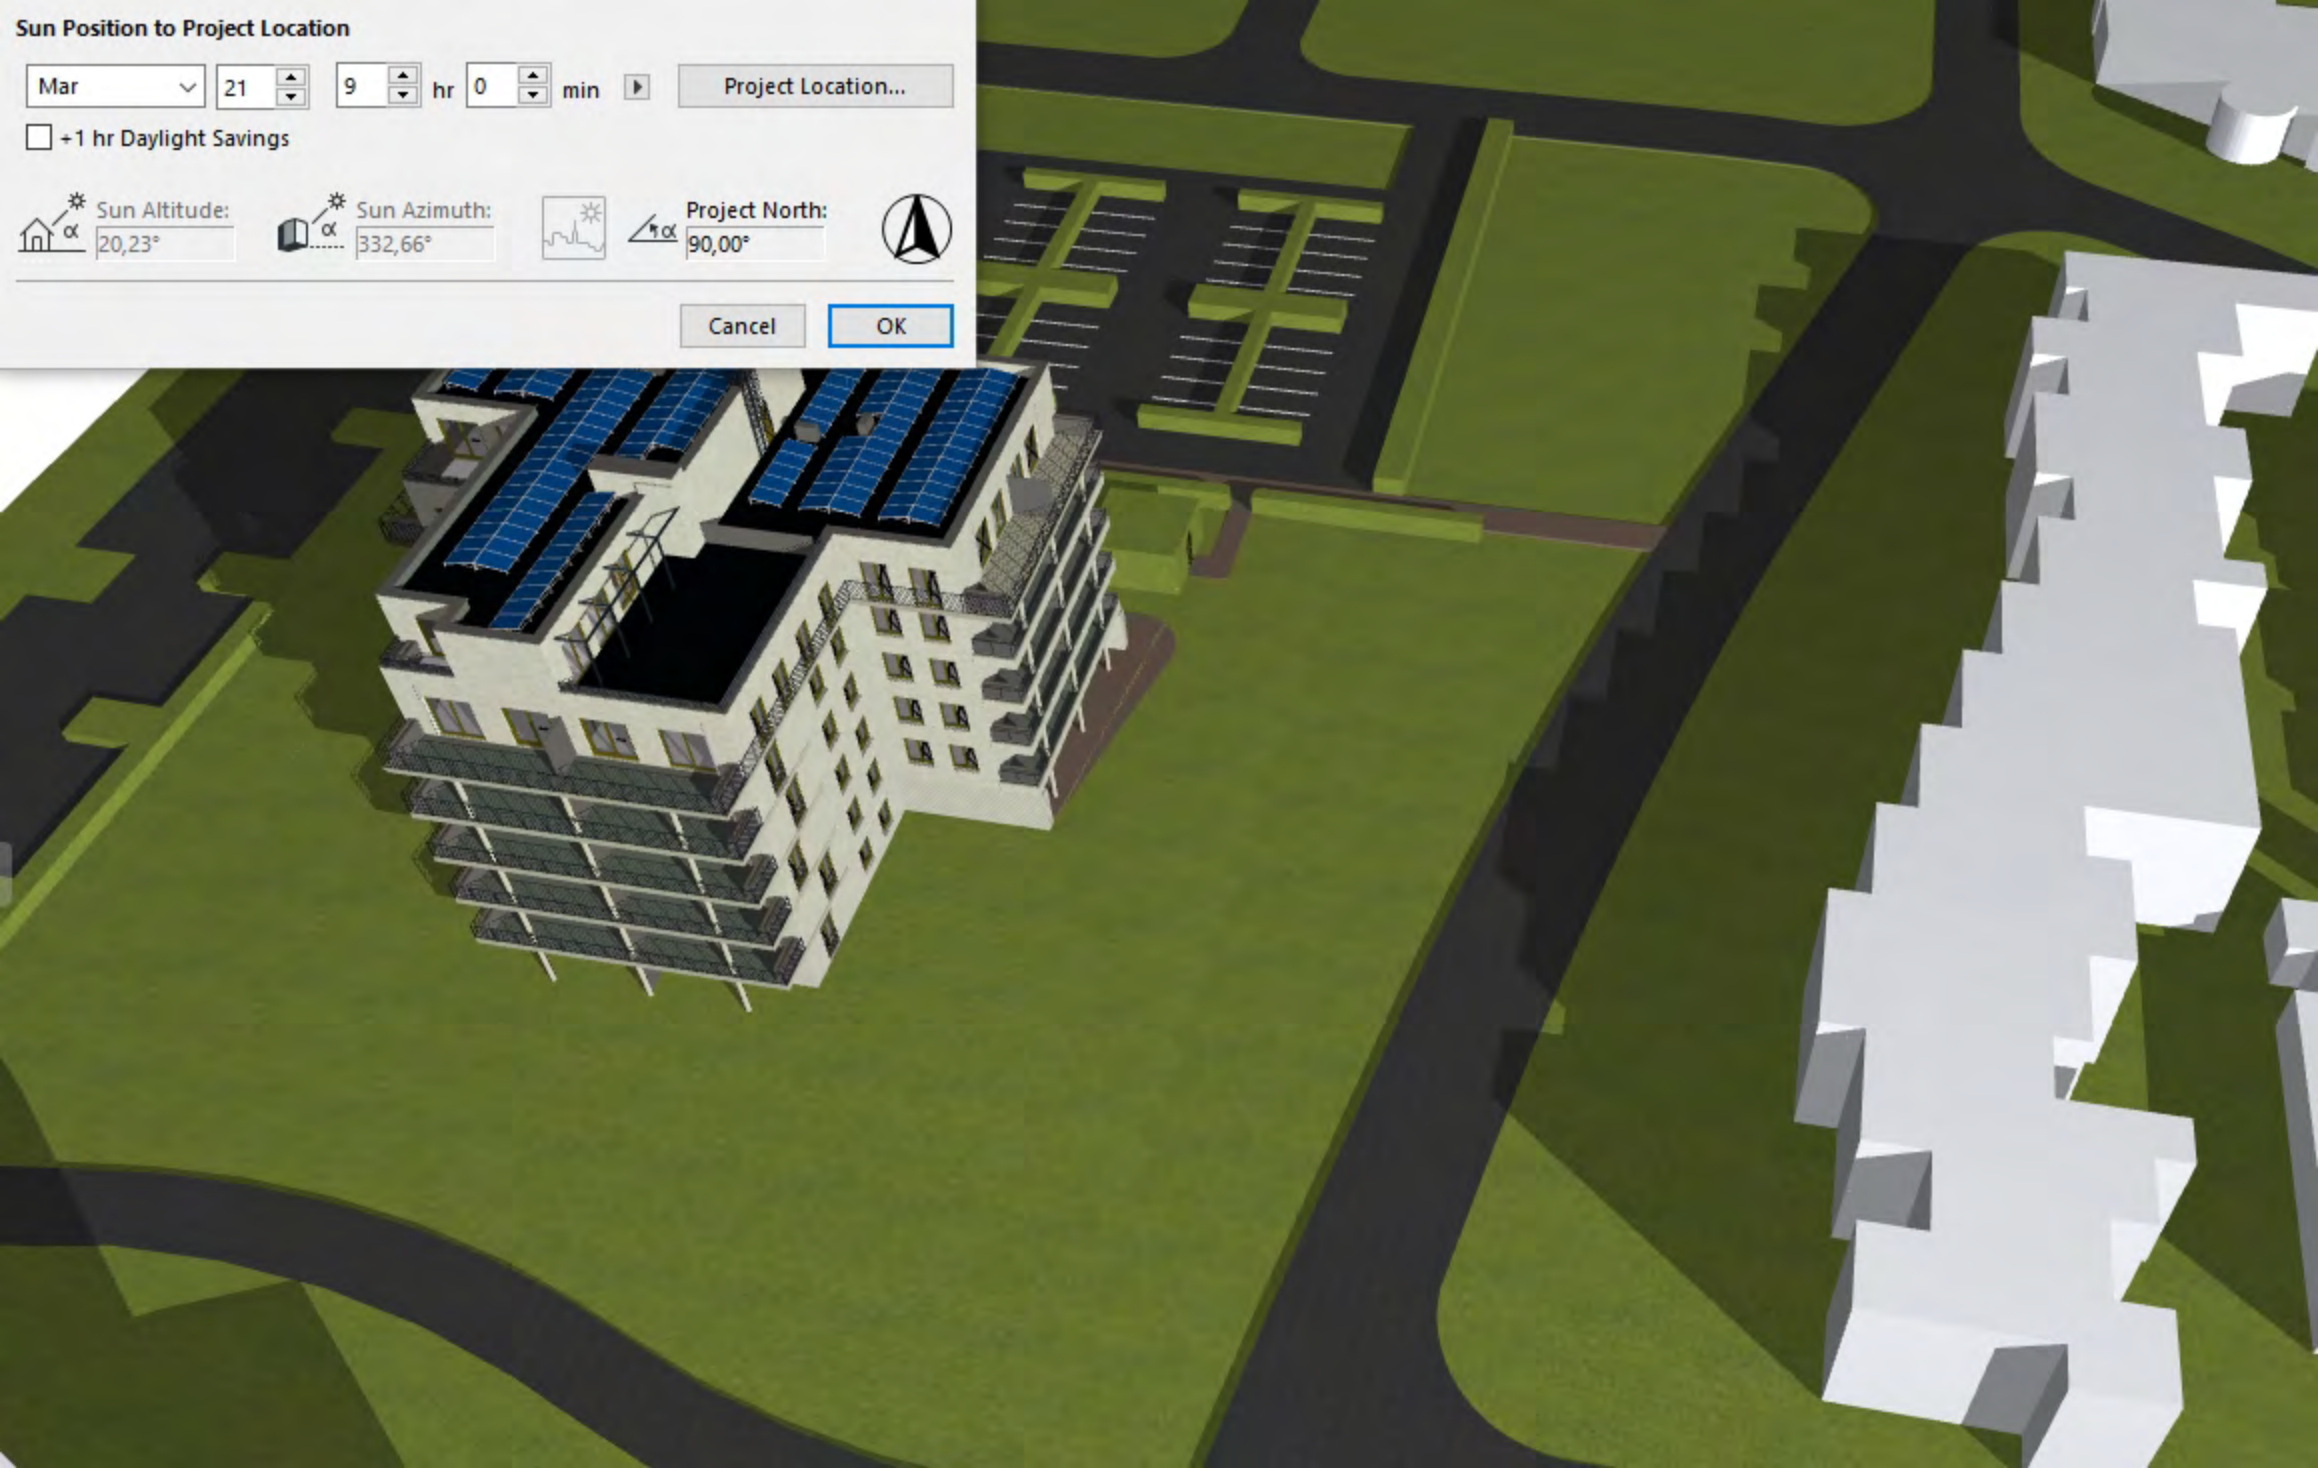

### Sun Position to Project Location

Mar 21 9 hr 0 min ▶ Project Location...

+1 hr Daylight Savings

 Sun Altitude: 20,23°

 Sun Azimuth: 332,66°

  Project North: 90,00°

Cancel OK

### Sun Position to Project Location

Mar 21 10 hr 0 min ▶ Project Location...

+1 hr Daylight Savings

 Sun Altitude: 27,91°  
 Sun Azimuth: 318,53°  
  
 Project North: 90,00°  

Cancel OK

### Sun Position to Project Location

Mar 21 11 hr 0 min ▶ Project Location...

+1 hr Daylight Savings

 Sun Altitude: 33,96°

 Sun Azimuth: 302,50°

 Project North: 90,00°

Cancel OK