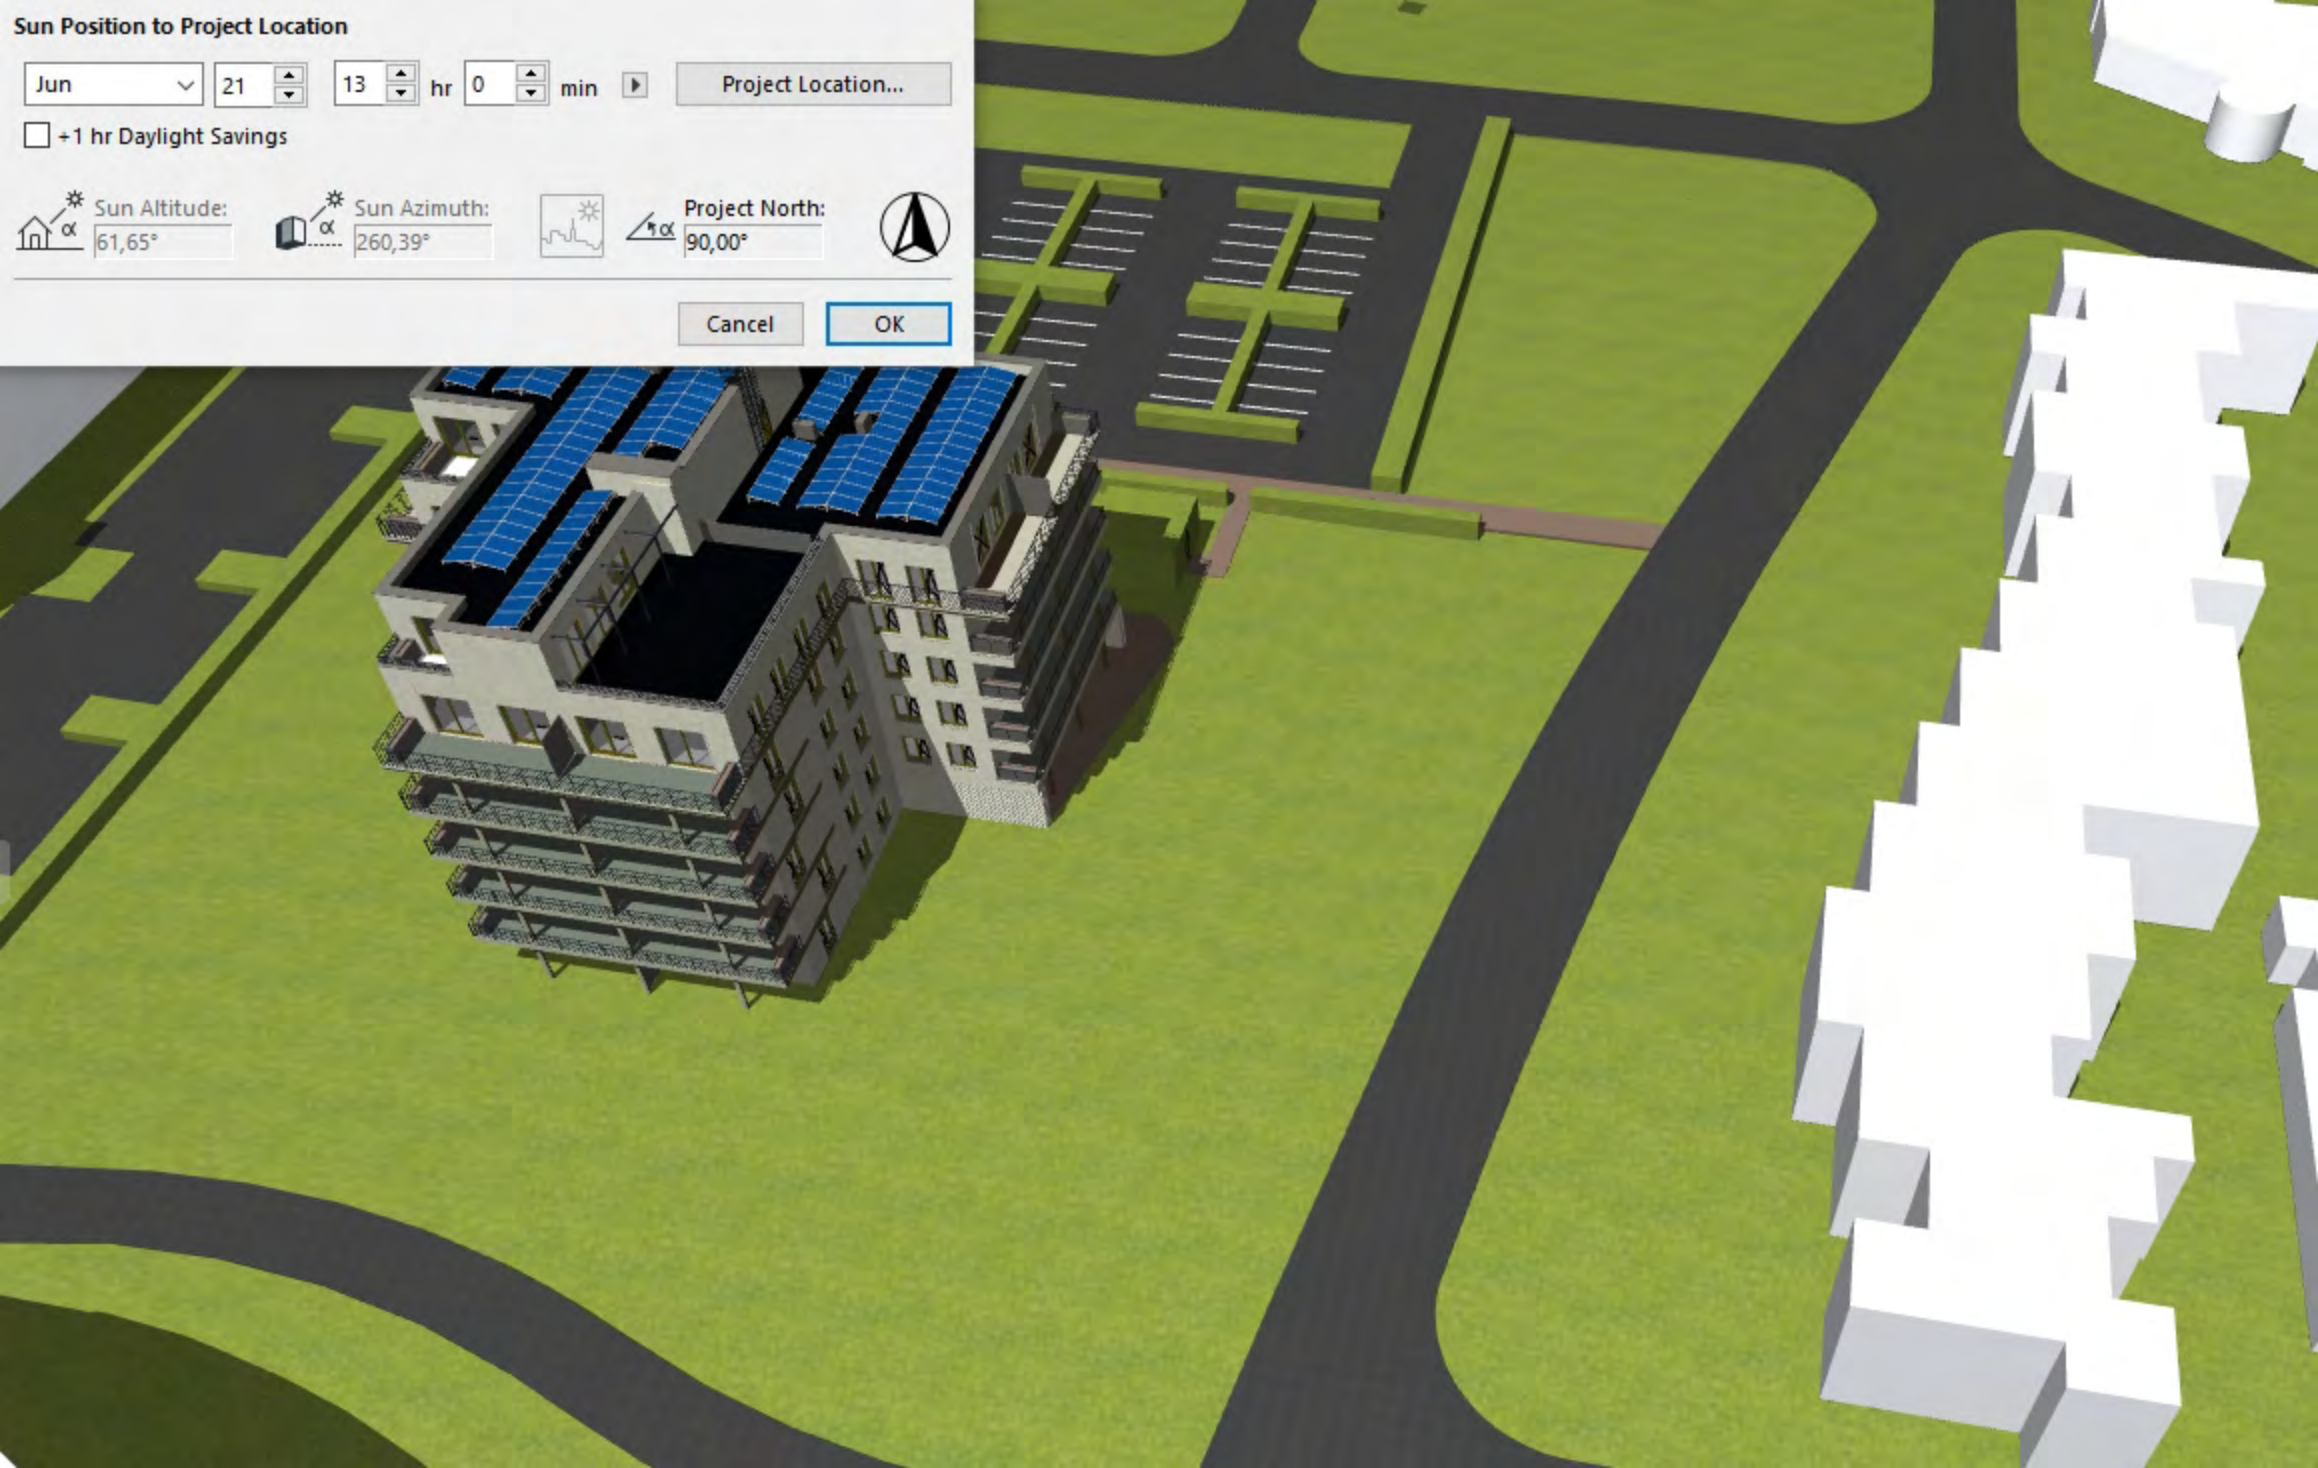

### Sun Position to Project Location

Jun ▾ 21 ▾ 12 ▾ hr 0 ▾ min ▾ ▶ Project Location...

+1 hr Daylight Savings

 Sun Altitude: 60,87°

 Sun Azimuth: 289,18°

  Project North: 90,00°

Cancel OK

### Sun Position to Project Location

Jun ▾ 21 ▾ 13 ▾ hr 0 ▾ min ▾ ▶ Project Location...

+1 hr Daylight Savings

 Sun Altitude:

 Sun Azimuth:

  Project North:

### Sun Position to Project Location

Jun ▾ 21 ▾ 14 ▾ hr 0 ▾ min ▾ ▶ Project Location...

+1 hr Daylight Savings

 Sun Altitude: 58,00°

 Sun Azimuth: 233,80°

  Project North: 90,00°

Cancel OK

### Sun Position to Project Location

Jun ▾ 21 ▾ 15 ▾ hr 0 ▾ min ▾ ▶ Project Location...

+1 hr Daylight Savings

 Sun Altitude: 51,21°

 Sun Azimuth: 213,00°

 Project North: 90,00° 

Cancel OK