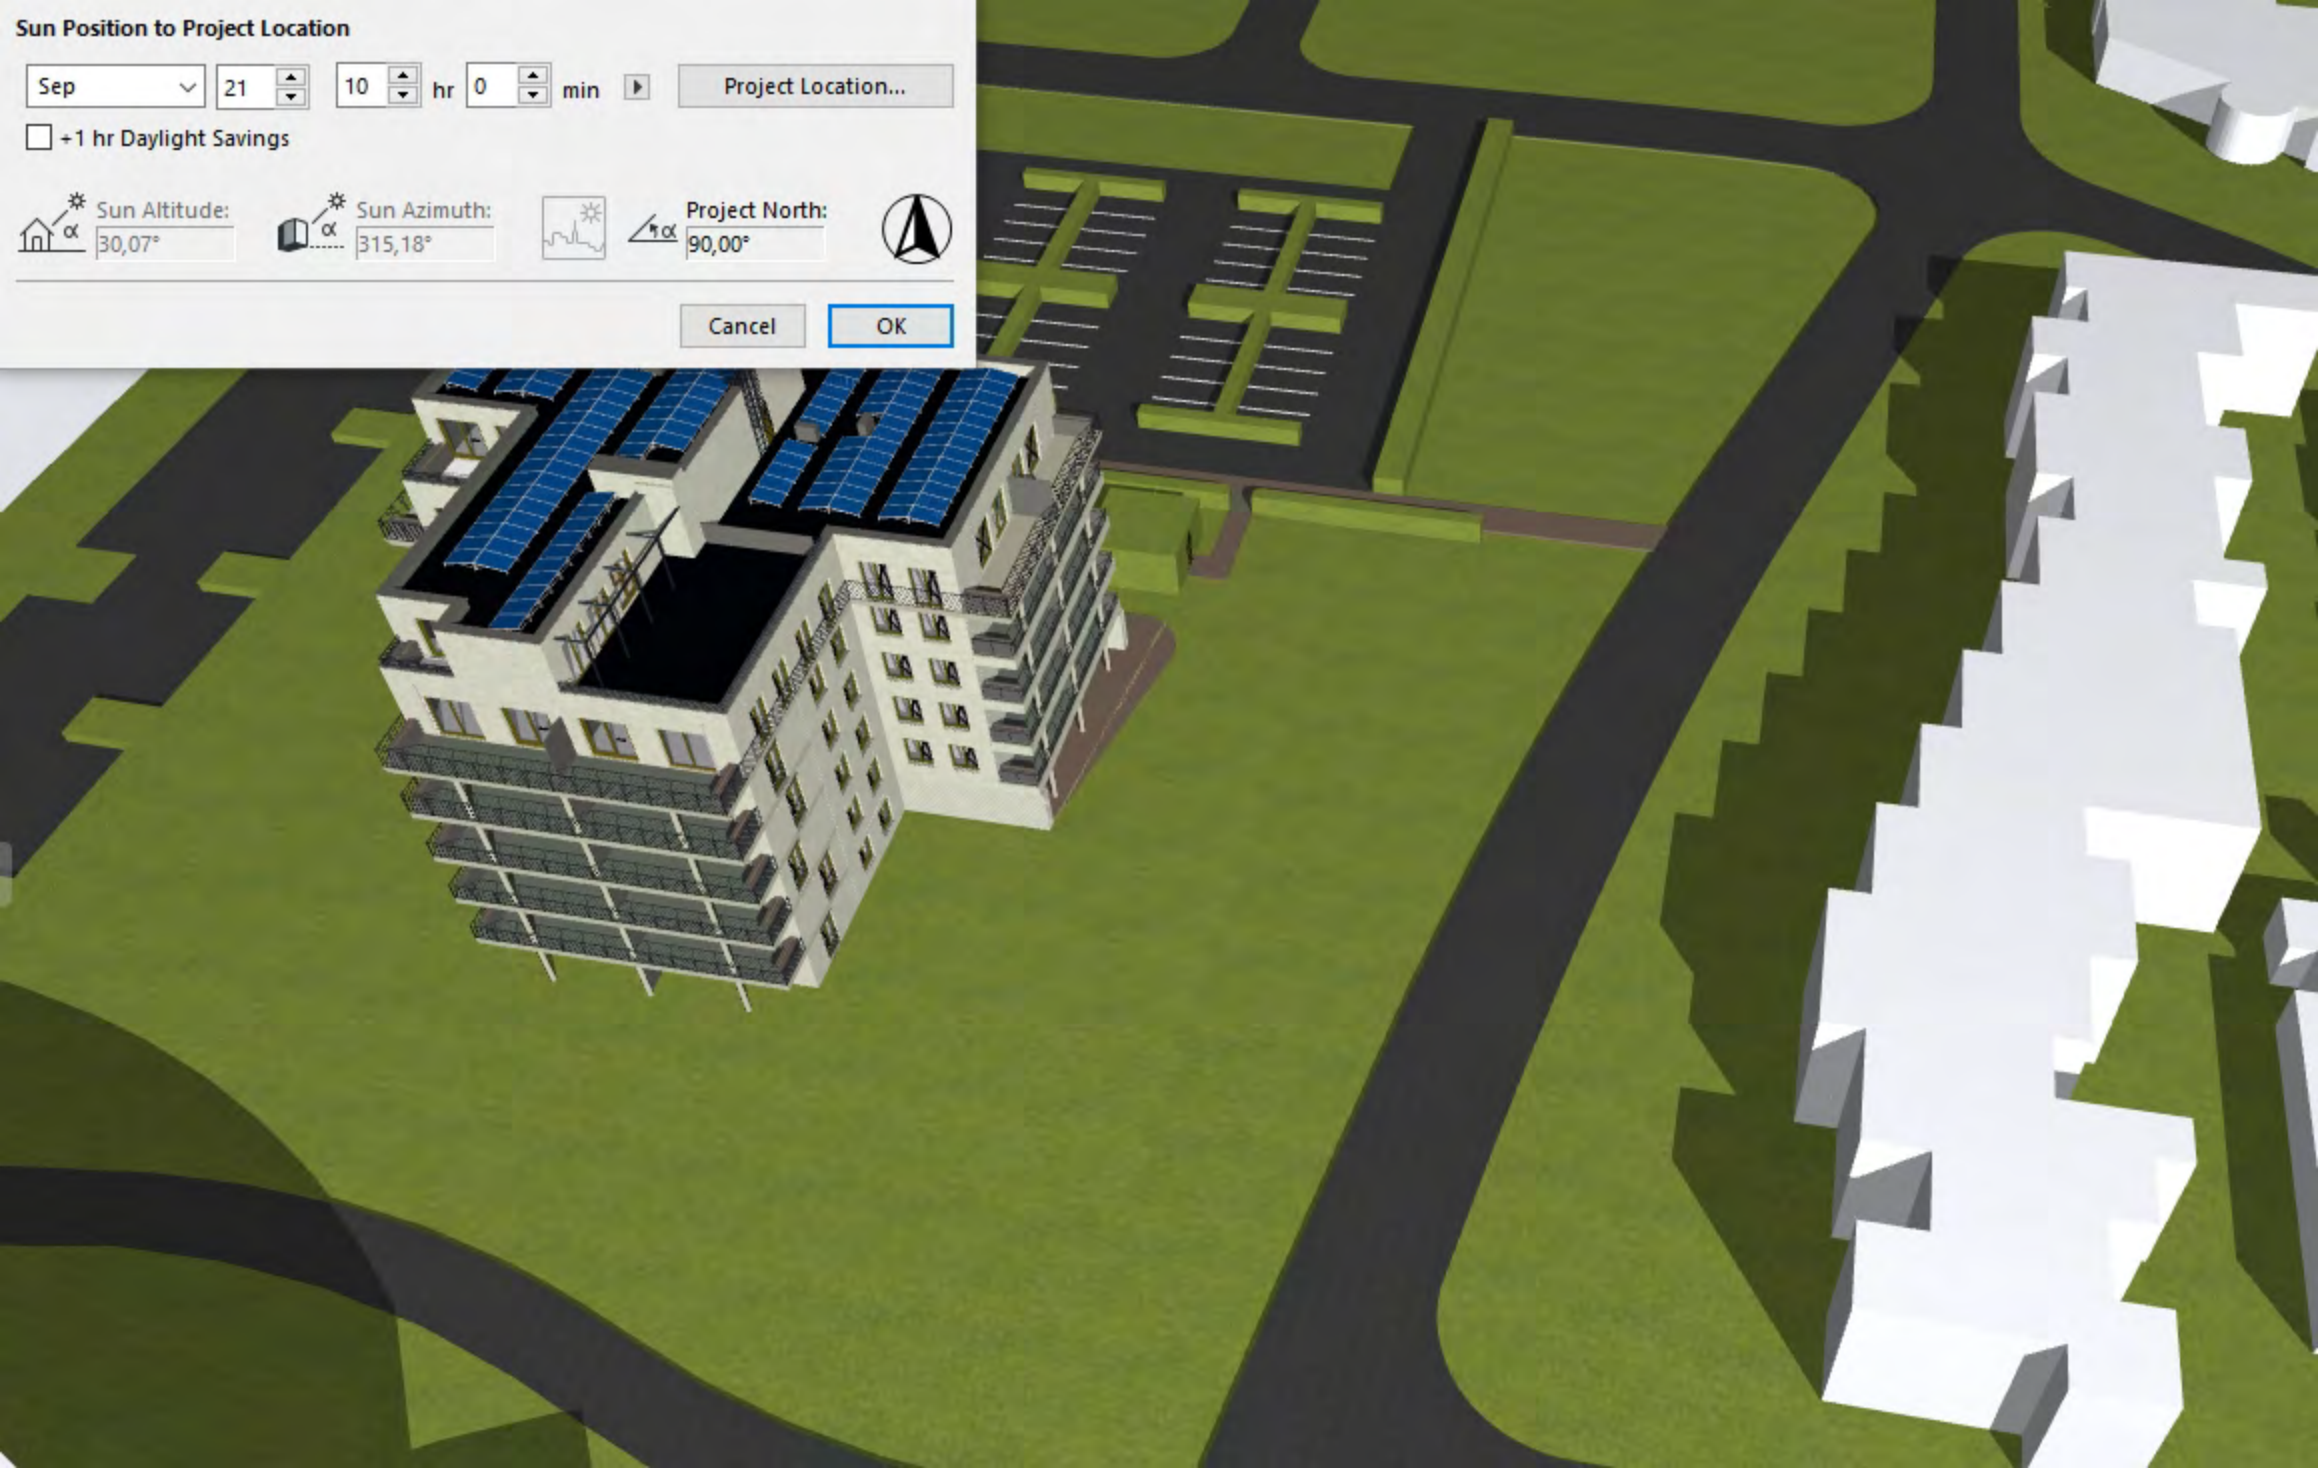

### Sun Position to Project Location

Sep 21 8 hr 0 min ▶ Project Location...

+1 hr Daylight Savings

 Sun Altitude: 14,16°

 Sun Azimuth: 342,80°

 Project North: 90,00°

Cancel OK

### Sun Position to Project Location

Sep 21 9 hr 0 min ▶ Project Location...

+1 hr Daylight Savings

 Sun Altitude: 22,68°

 Sun Azimuth: 329,77°

  Project North: 90,00°

Cancel OK

### Sun Position to Project Location

Sep 21 10 hr 0 min ▶ Project Location...

+1 hr Daylight Savings

Sun Altitude: 30,07°    Sun Azimuth: 315,18°    Project North: 90,00°

Cancel OK

### Sun Position to Project Location

Sep 21 11 hr 0 min ▶ Project Location...

+1 hr Daylight Savings

Sun Altitude: 35,66° Sun Azimuth: 298,58° Project North: 90,00°

Cancel OK