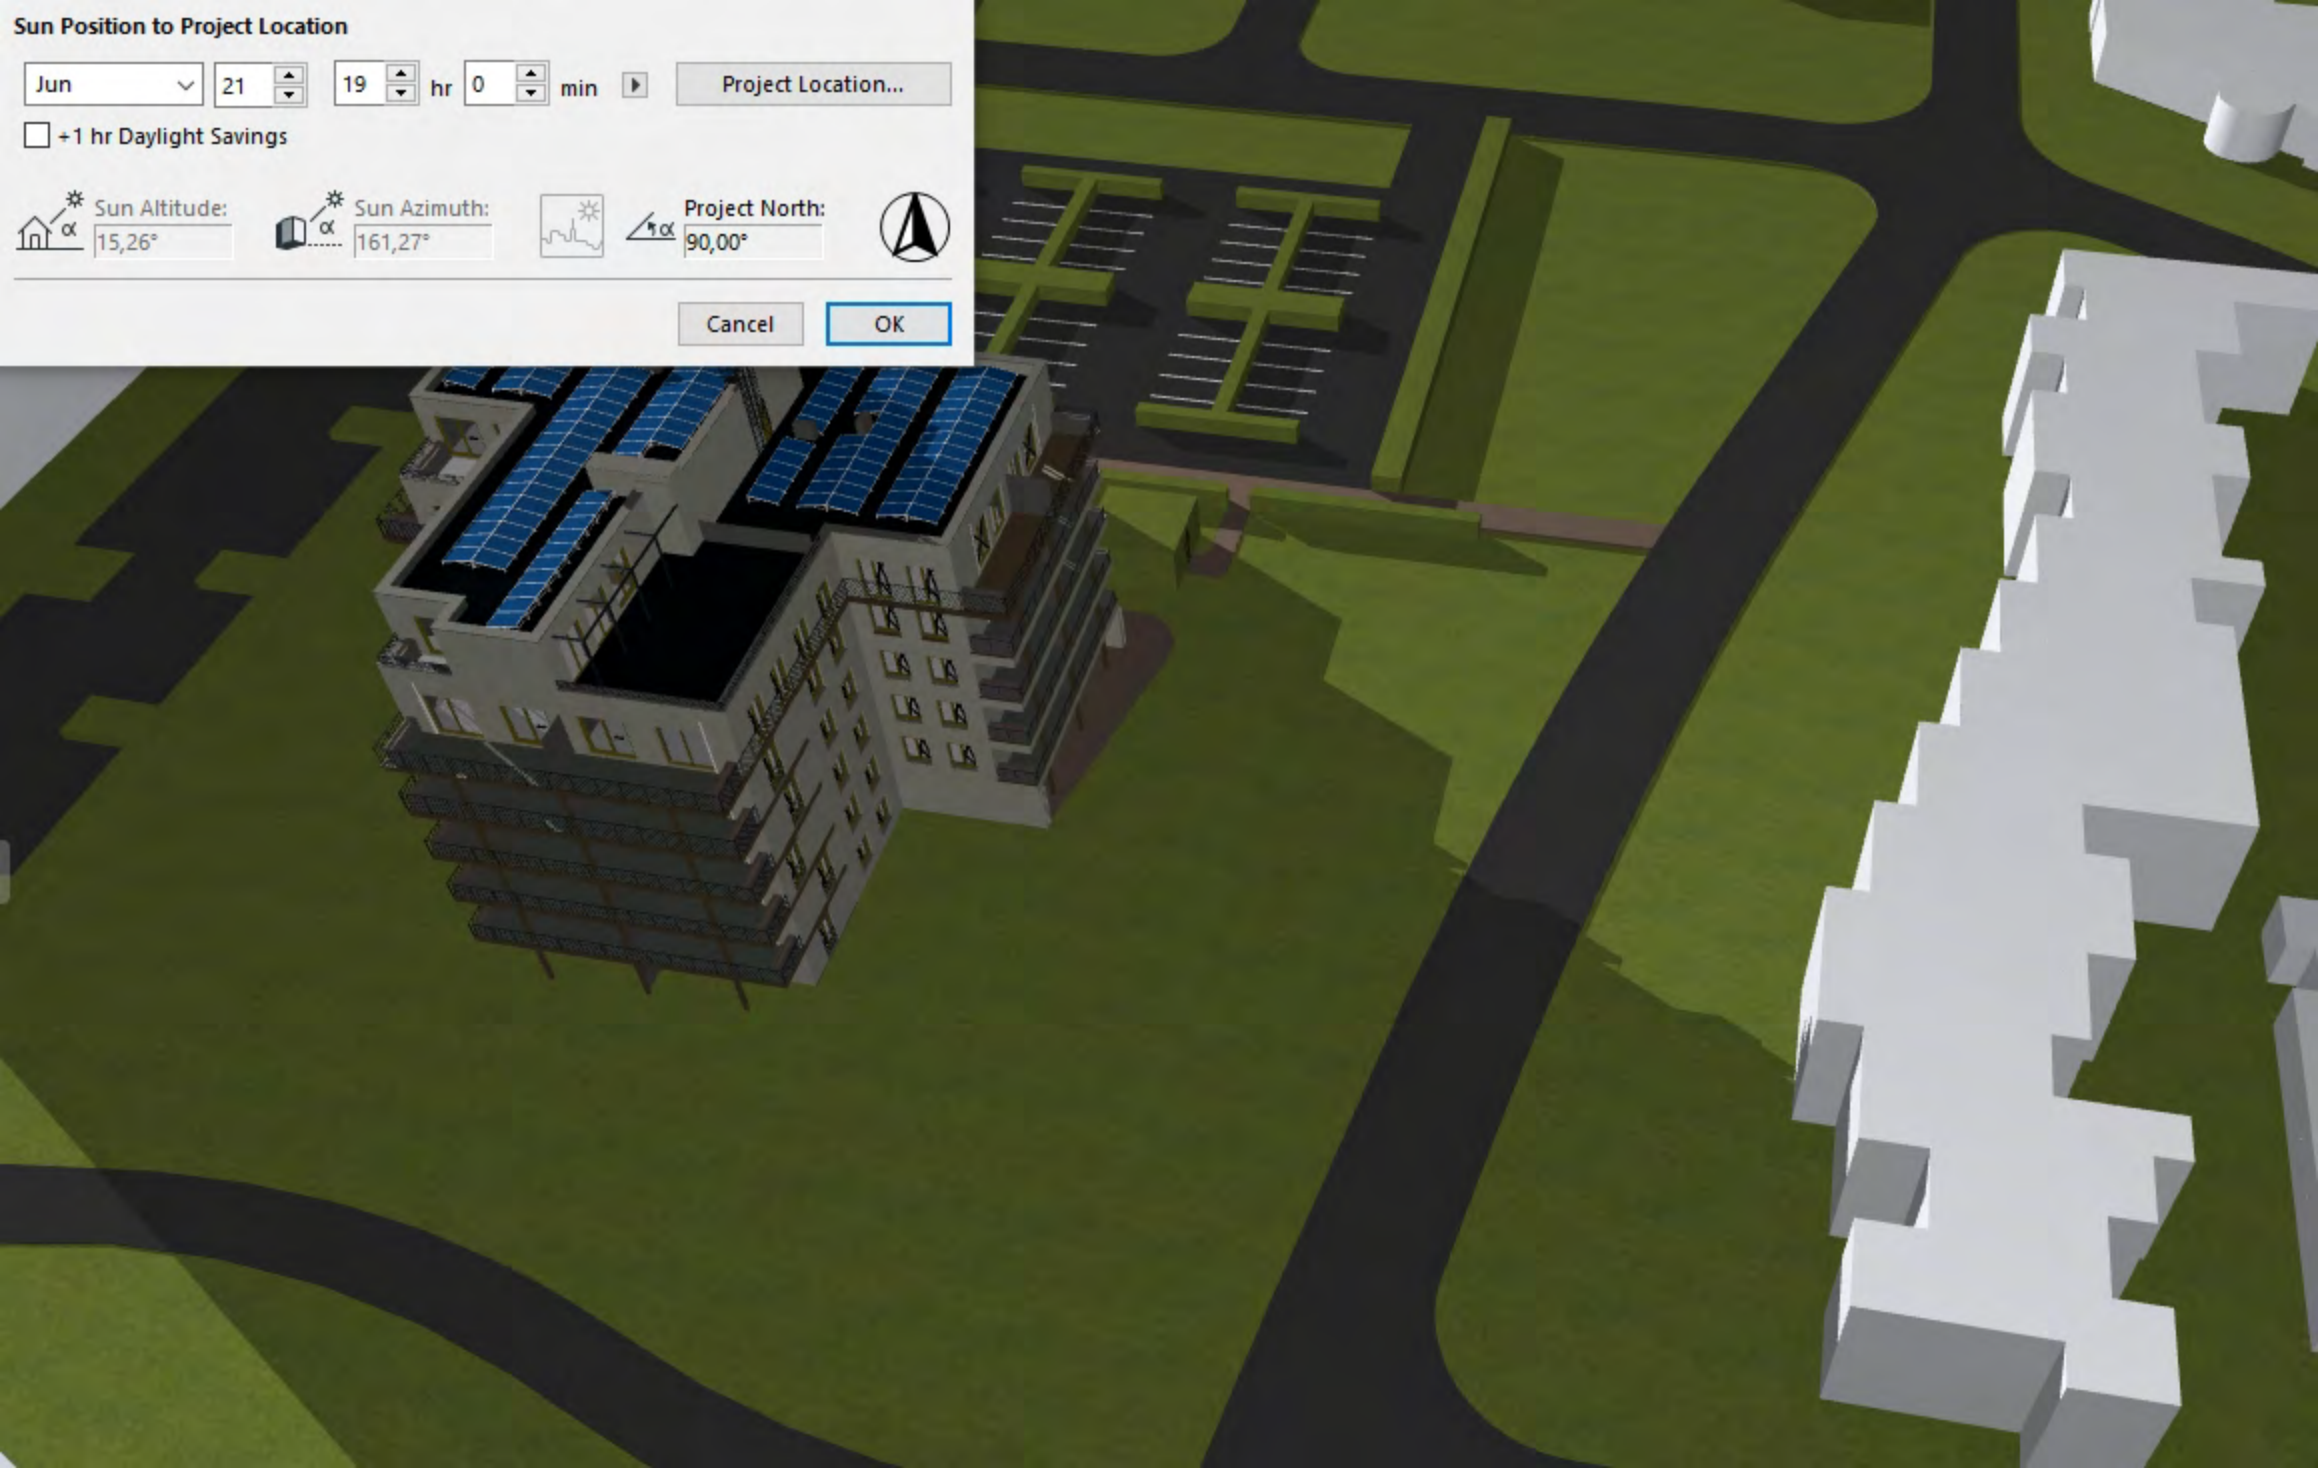

### Sun Position to Project Location

Jun ▾ 21 ▾ 18 ▾ hr 0 ▾ min ▾ ▶ Project Location...

+1 hr Daylight Savings

 Sun Altitude:   Sun Azimuth:    Project North:  

### Sun Position to Project Location

Jun ▾ 21 ▾ 19 ▾ hr 0 ▾ min ▾ ▶ Project Location...

+1 hr Daylight Savings

 Sun Altitude: 15,26°

 Sun Azimuth: 161,27°

  Project North: 90,00°

Cancel OK

### Sun Position to Project Location

Sep 21 8 hr 0 min ▶ Project Location...

+1 hr Daylight Savings

 Sun Altitude: 14,16°

 Sun Azimuth: 342,80°

 Project North: 90,00°

Cancel OK

### Sun Position to Project Location

Sep 21 9 hr 0 min ▶ Project Location...

+1 hr Daylight Savings

 Sun Altitude: 22,68°

 Sun Azimuth: 329,77°

  Project North: 90,00°

Cancel OK