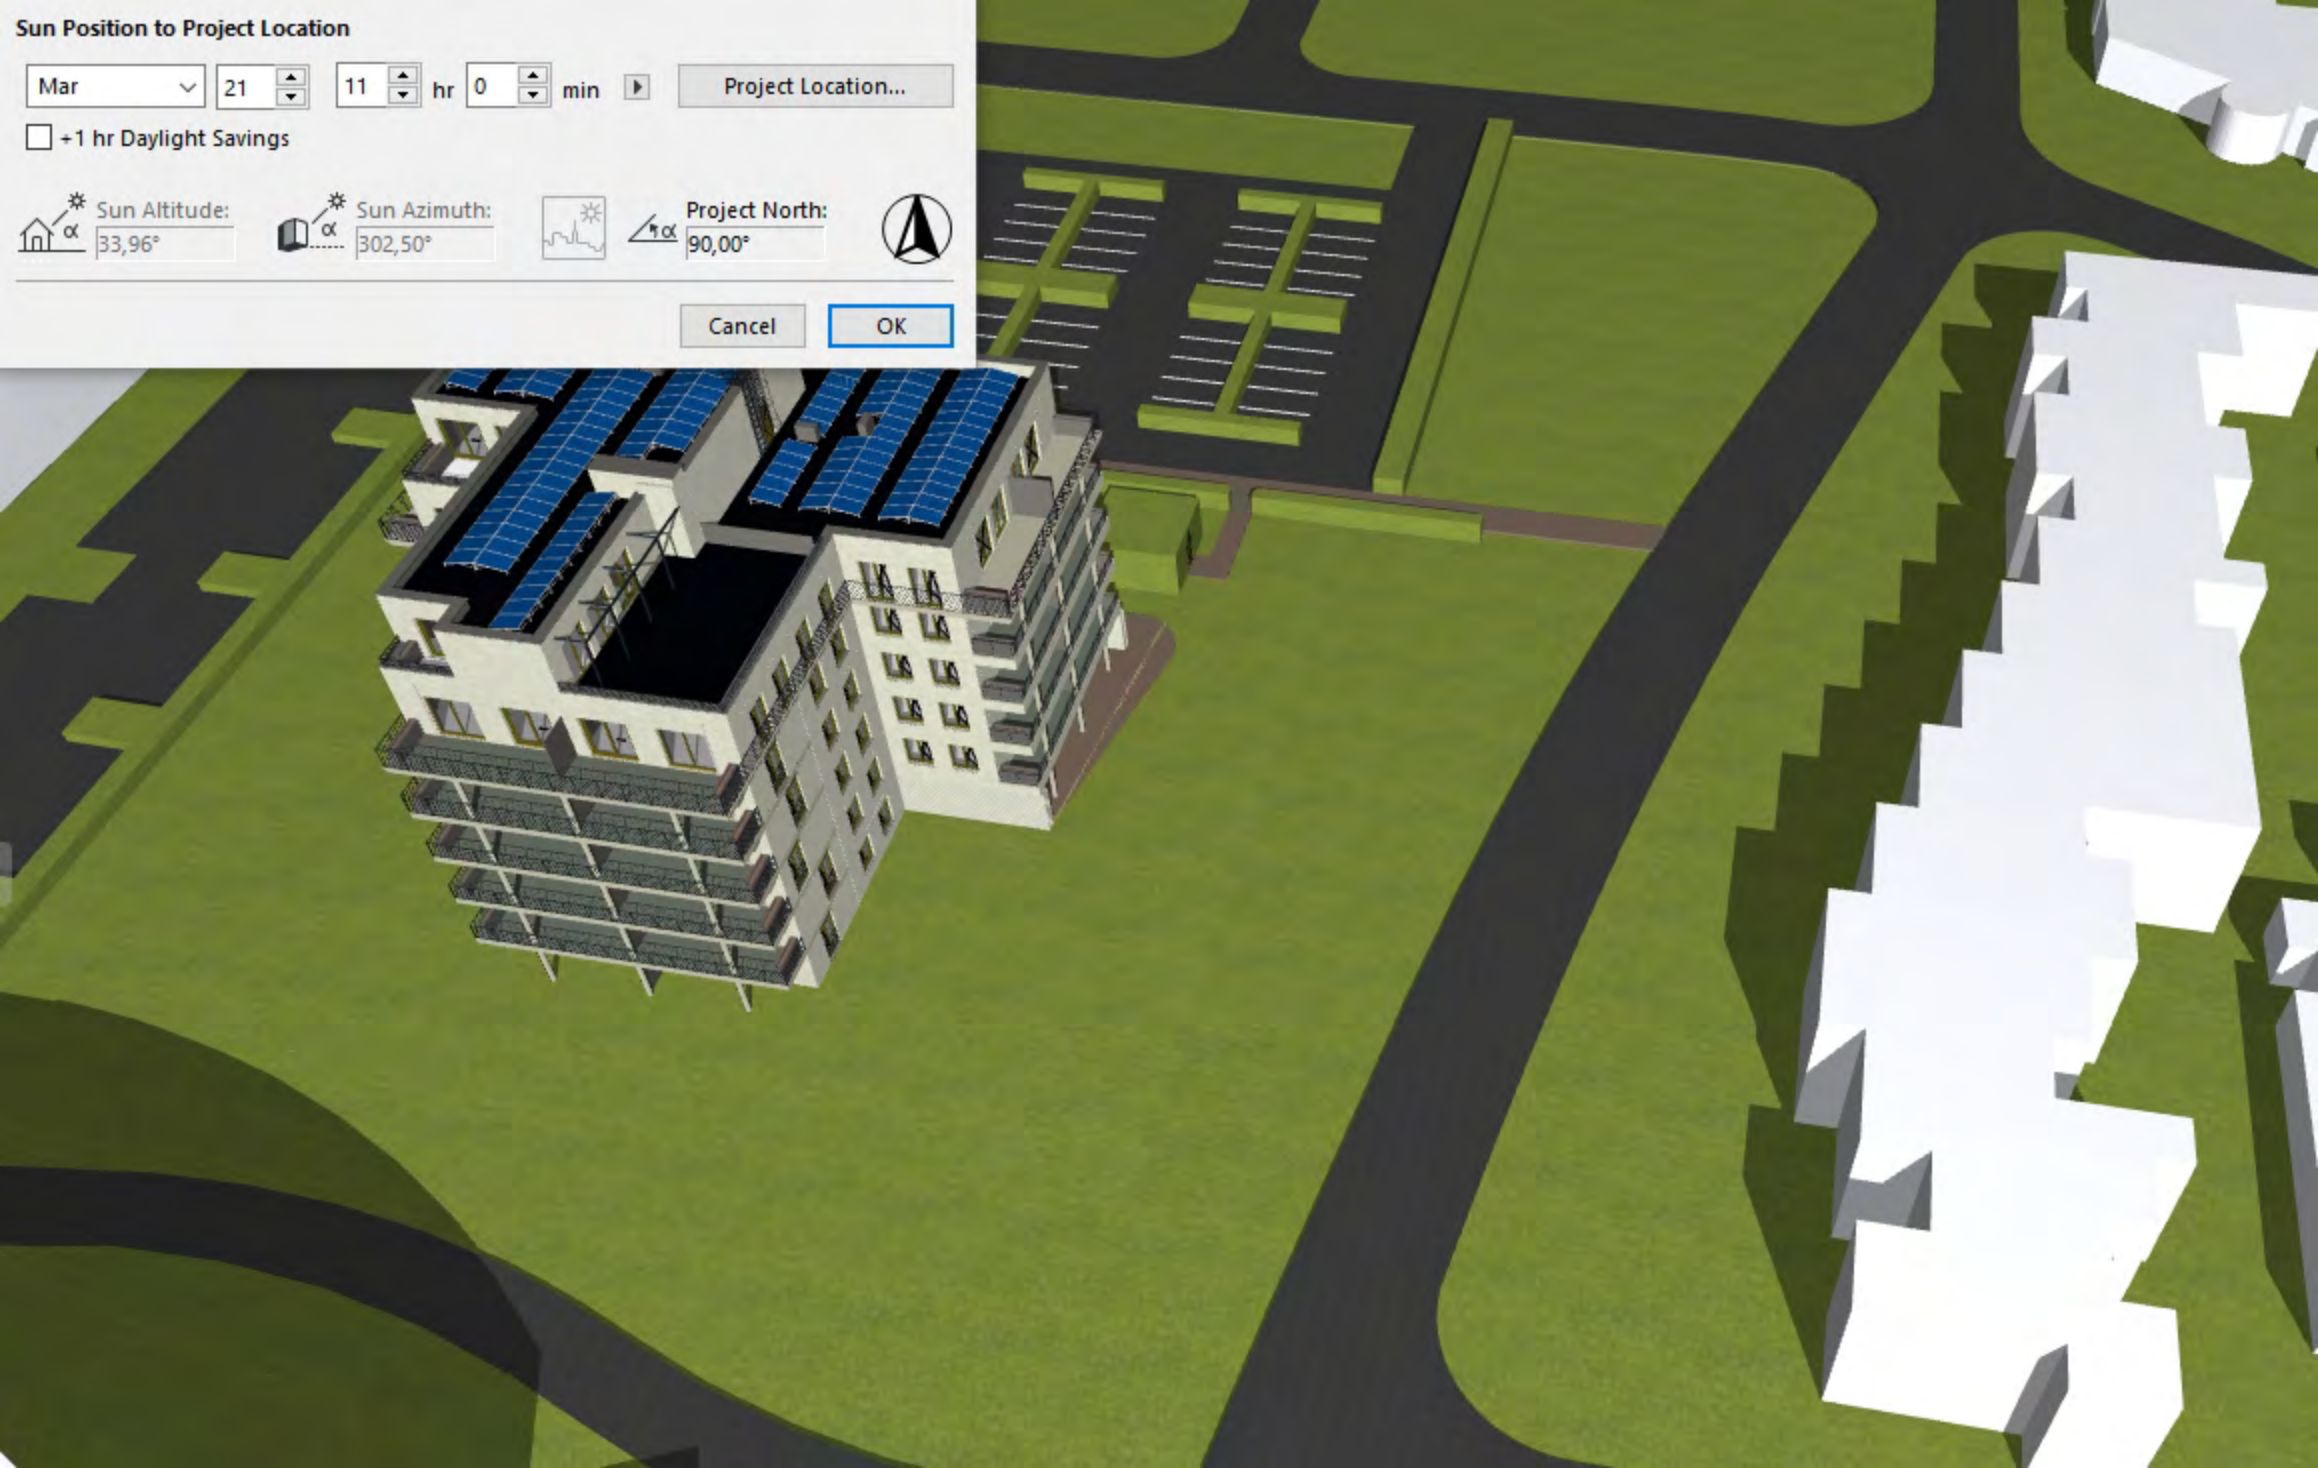

### Sun Position to Project Location

Mar 21 10 hr 0 min ▶ Project Location...

+1 hr Daylight Savings

 Sun Altitude: 27,91°  
 Sun Azimuth: 318,53°  
  
 Project North: 90,00°  

Cancel OK

### Sun Position to Project Location

Mar 21 11 hr 0 min ▶ Project Location...

+1 hr Daylight Savings

 Sun Altitude: 33,96°

 Sun Azimuth: 302,50°

 Project North: 90,00°

Cancel OK

### Sun Position to Project Location

Mar 21 12 hr 0 min ▶ Project Location...

+1 hr Daylight Savings

 Sun Altitude: 37,69°

 Sun Azimuth: 284,54°

 Project North: 90,00°

Cancel OK

### Sun Position to Project Location

Mar 21 13 hr 0 min ▶ Project Location...

+1 hr Daylight Savings

 Sun Altitude: 38,51°

 Sun Azimuth: 265,48°

 Project North: 90,00°

Cancel OK