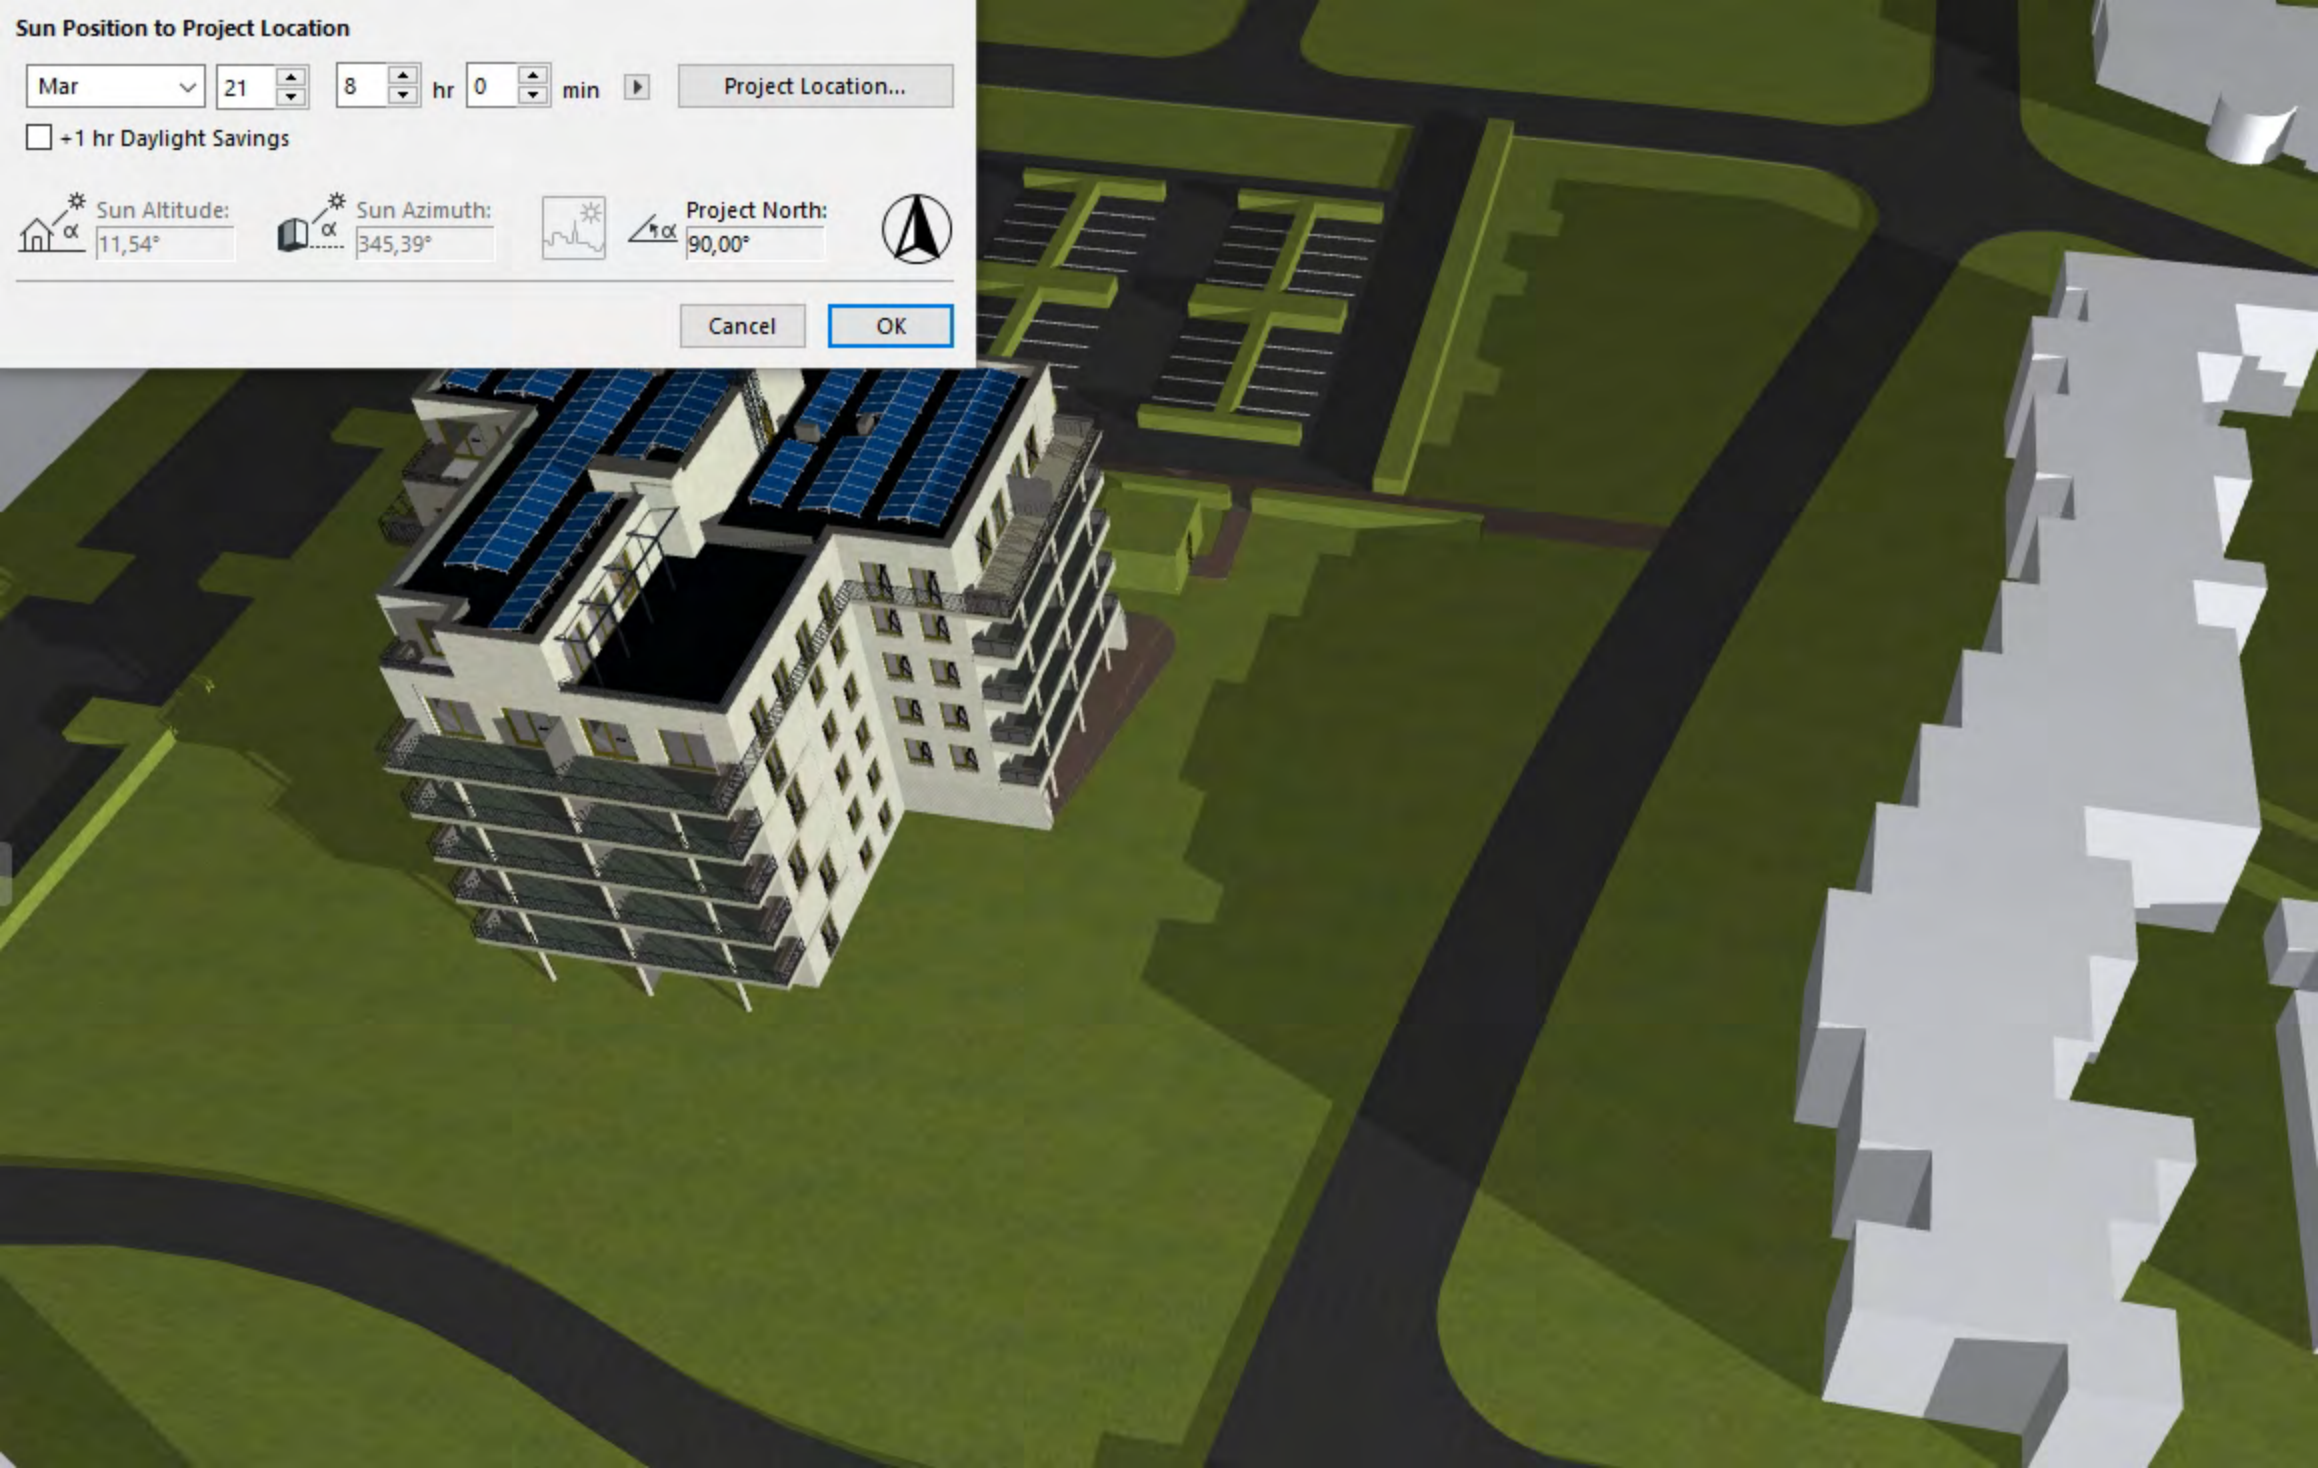

### Sun Position to Project Location

Mar 21 8 hr 0 min ▶ Project Location...

+1 hr Daylight Savings

Sun Altitude: 11,54° Sun Azimuth: 345,39° Project North: 90,00°

Cancel OK

### Sun Position to Project Location

Mar 21 9 hr 0 min ▶ Project Location...

+1 hr Daylight Savings

 Sun Altitude: 20,23°

 Sun Azimuth: 332,66°

  Project North: 90,00°

Cancel OK

### Sun Position to Project Location

Mar 21 10 hr 0 min ▶ Project Location...

+1 hr Daylight Savings

 Sun Altitude: 27,91°  
 Sun Azimuth: 318,53°  
  
 Project North: 90,00°  

Cancel OK