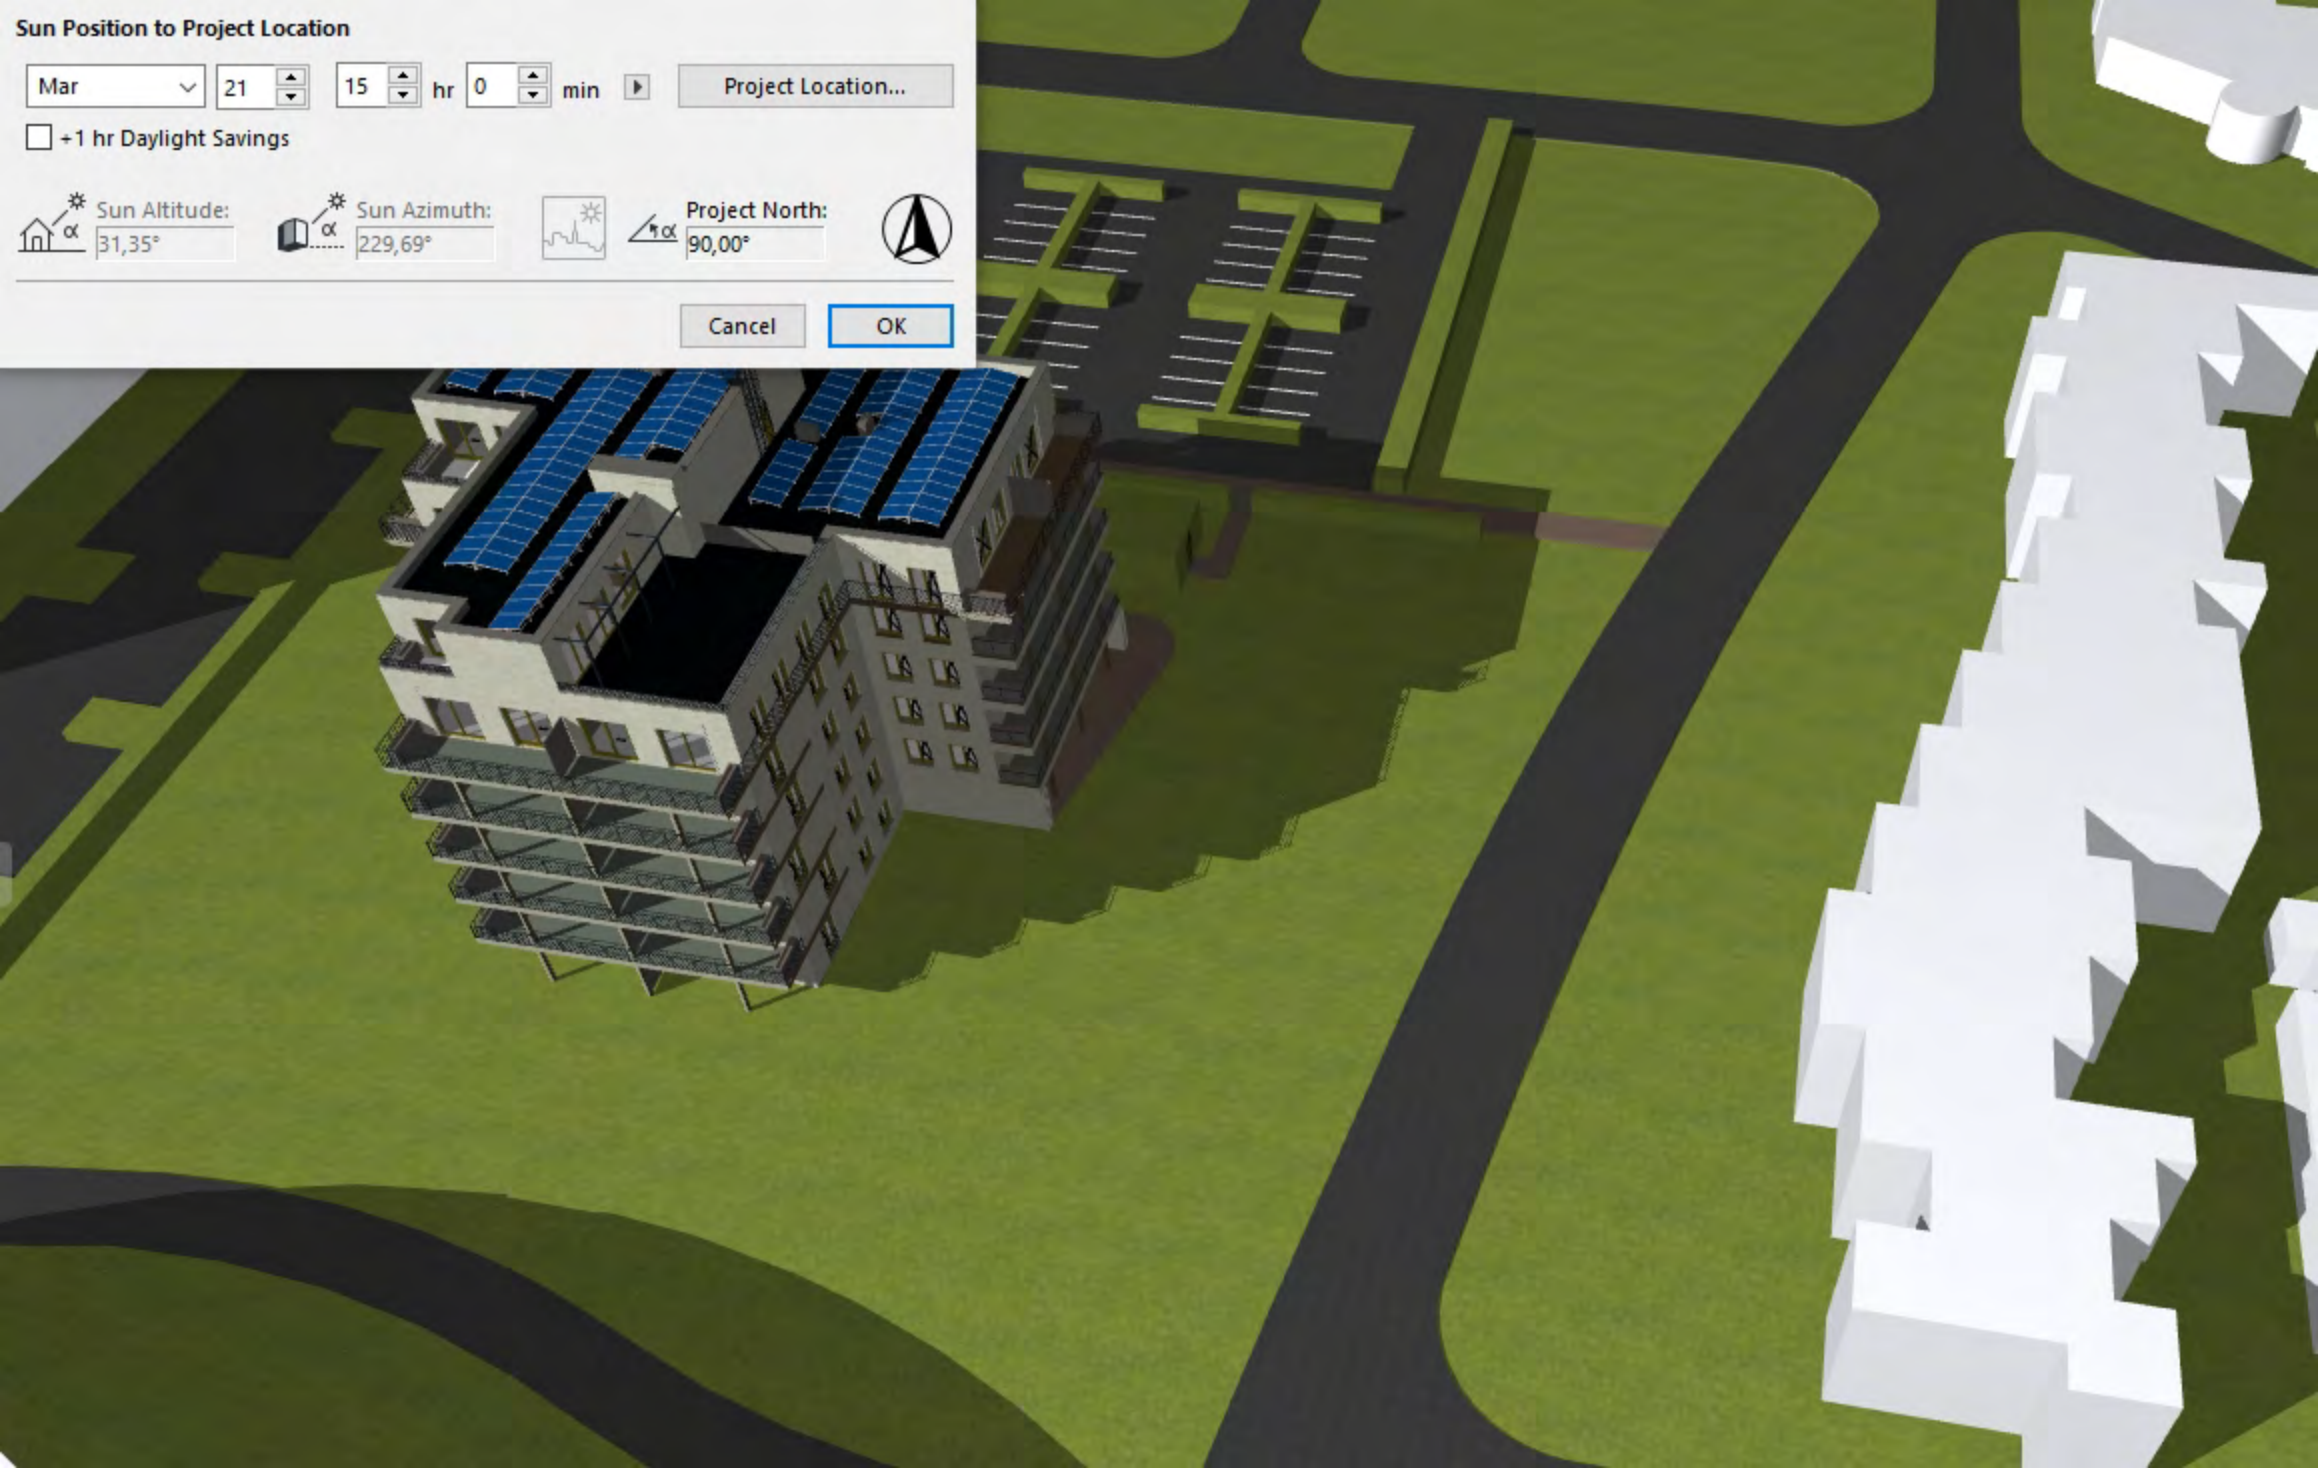

### Sun Position to Project Location

Mar 21 14 hr 0 min ▶ Project Location...

+1 hr Daylight Savings

 Sun Altitude: 36,27°

 Sun Azimuth: 246,78°

 Project North: 90,00°

Cancel OK

### Sun Position to Project Location

Mar 21 15 hr 0 min

+1 hr Daylight Savings

 Sun Altitude: 31,35°

 Sun Azimuth: 229,69°

 Project North: 90,00°

### Sun Position to Project Location

Mar 21 16 hr 0 min Project Location...

+1 hr Daylight Savings

Sun Altitude: 24,45° Sun Azimuth: 214,59° Project North: 90,00°

Cancel OK

### Sun Position to Project Location

Mar 21 17 hr 0 min ▶ Project Location...

+1 hr Daylight Savings

 Sun Altitude: 16,22°

 Sun Azimuth: 201,20°

 Project North: 90,00°

Cancel OK