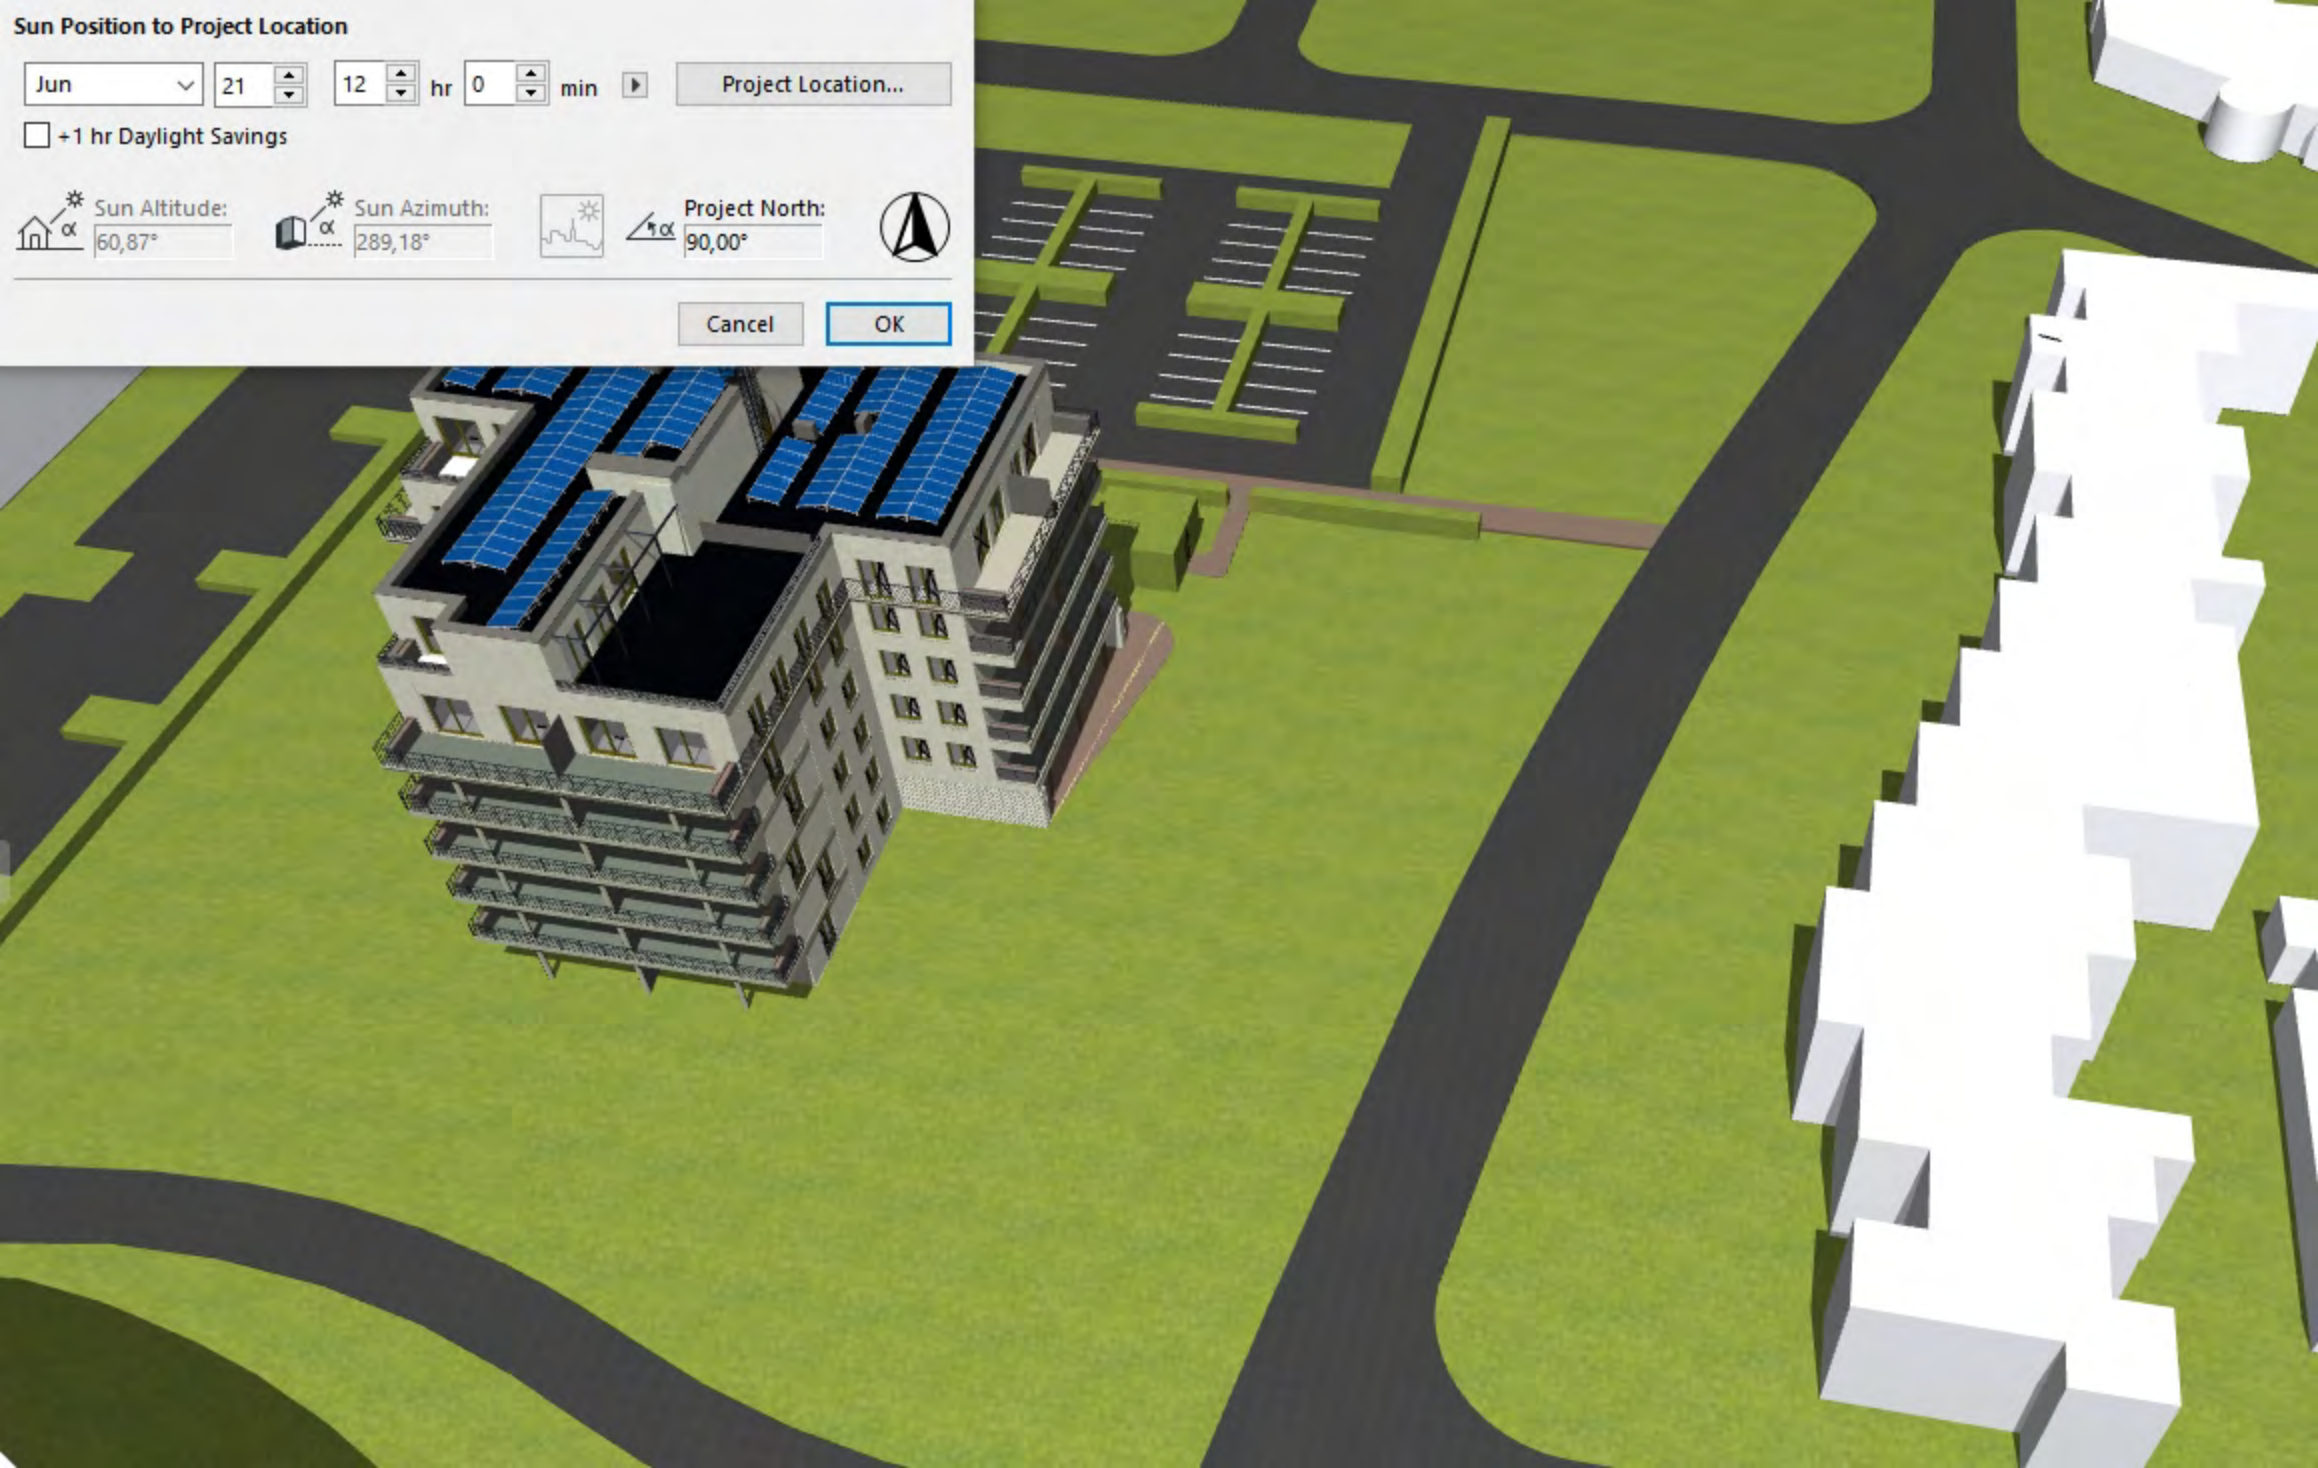

### Sun Position to Project Location

Jun ▾ 21 ▾ 11 ▾ hr 0 ▾ min ▾ ▶ Project Location...

+1 hr Daylight Savings

 Sun Altitude: 55,96°

 Sun Azimuth: 313,91°

  Project North: 90,00°

Cancel OK

### Sun Position to Project Location

Jun ▾ 21 ▾ 12 ▾ hr 0 ▾ min ▾ ▶ Project Location...

+1 hr Daylight Savings

 Sun Altitude: 60,87°

 Sun Azimuth: 289,18°

  Project North: 90,00°

Cancel OK

### Sun Position to Project Location

Jun ▾ 21 ▾ 13 ▾ hr 0 ▾ min ▾ ▶ Project Location...

+1 hr Daylight Savings

 Sun Altitude:

 Sun Azimuth:

  Project North:

### Sun Position to Project Location

Jun ▾ 21 ▾ 14 ▾ hr 0 ▾ min ▾ ▶ Project Location...

+1 hr Daylight Savings

 Sun Altitude: 58,00°

 Sun Azimuth: 233,80°

  Project North: 90,00°

Cancel OK