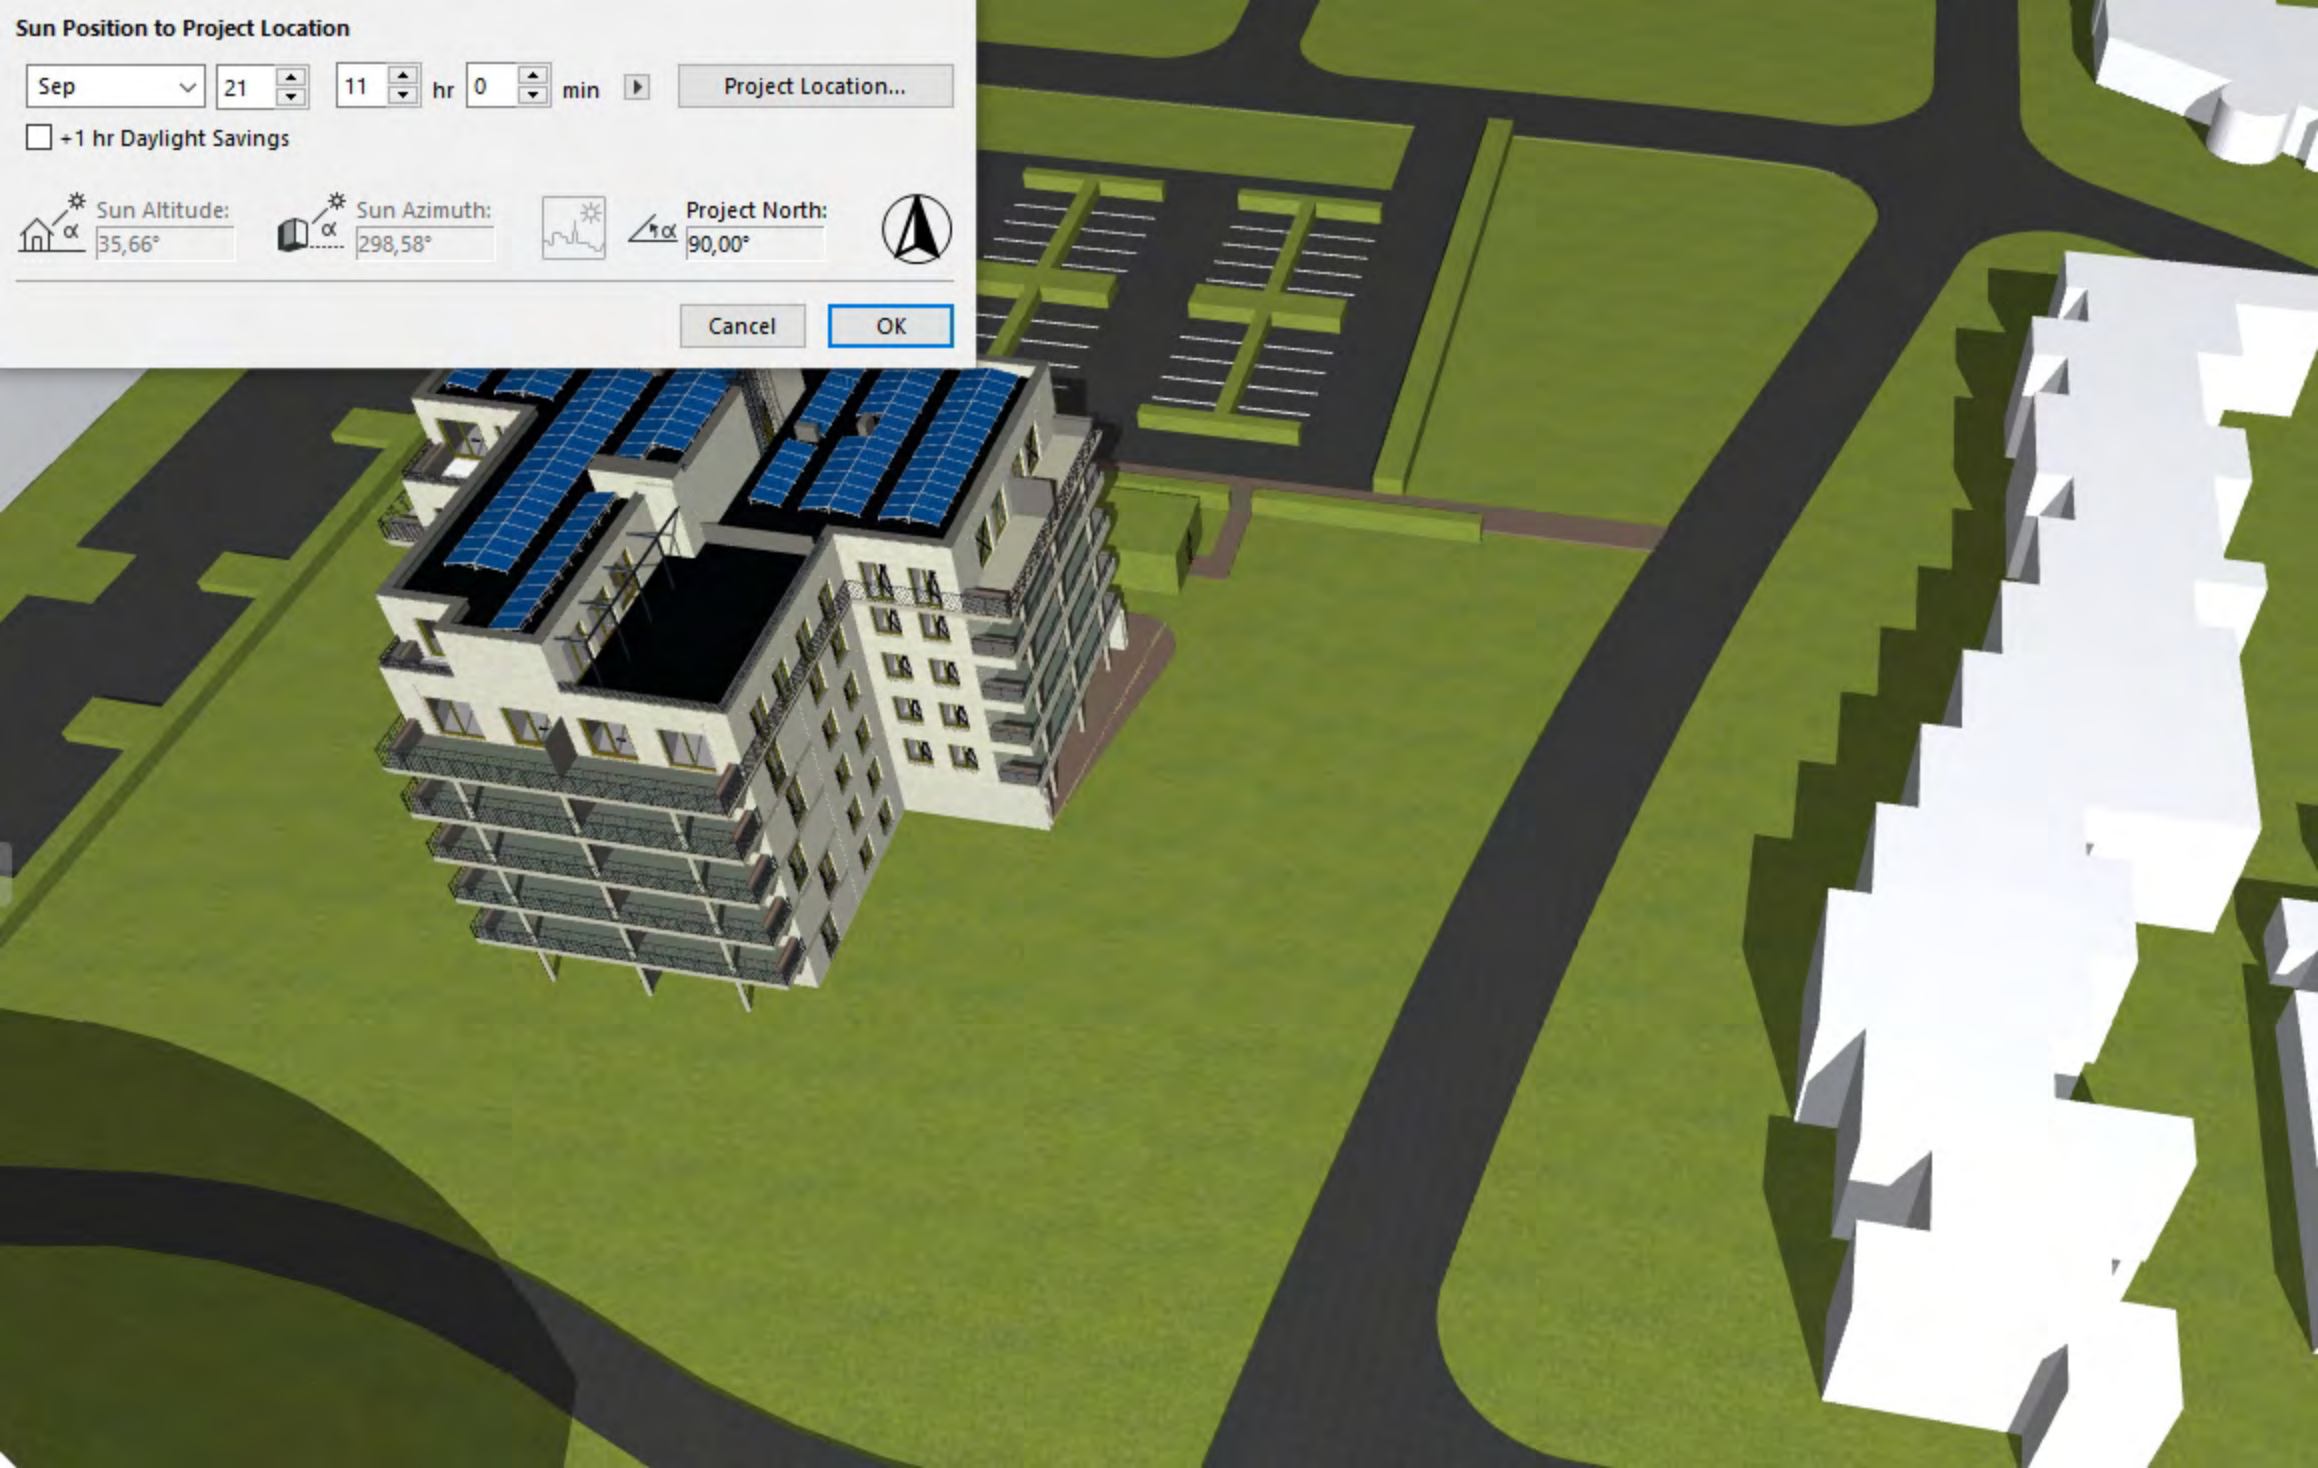

### Sun Position to Project Location

Sep 21 9 hr 0 min ▶ Project Location...

+1 hr Daylight Savings

 Sun Altitude: 22,68°

 Sun Azimuth: 329,77°

  Project North: 90,00°

Cancel OK

### Sun Position to Project Location

Sep 21 10 hr 0 min ▶ Project Location...

+1 hr Daylight Savings

Sun Altitude: 30,07°    Sun Azimuth: 315,18°    Project North: 90,00°

Cancel OK

### Sun Position to Project Location

Sep 21 11 hr 0 min ▶ Project Location...

+1 hr Daylight Savings

Sun Altitude: 35,66° Sun Azimuth: 298,58° Project North: 90,00°

Cancel OK

### Sun Position to Project Location

Sep 21 12 hr 0 min ▶ Project Location...

+1 hr Daylight Savings

 Sun Altitude: 38,76°

 Sun Azimuth: 280,12°

  Project North: 90,00°

Cancel OK