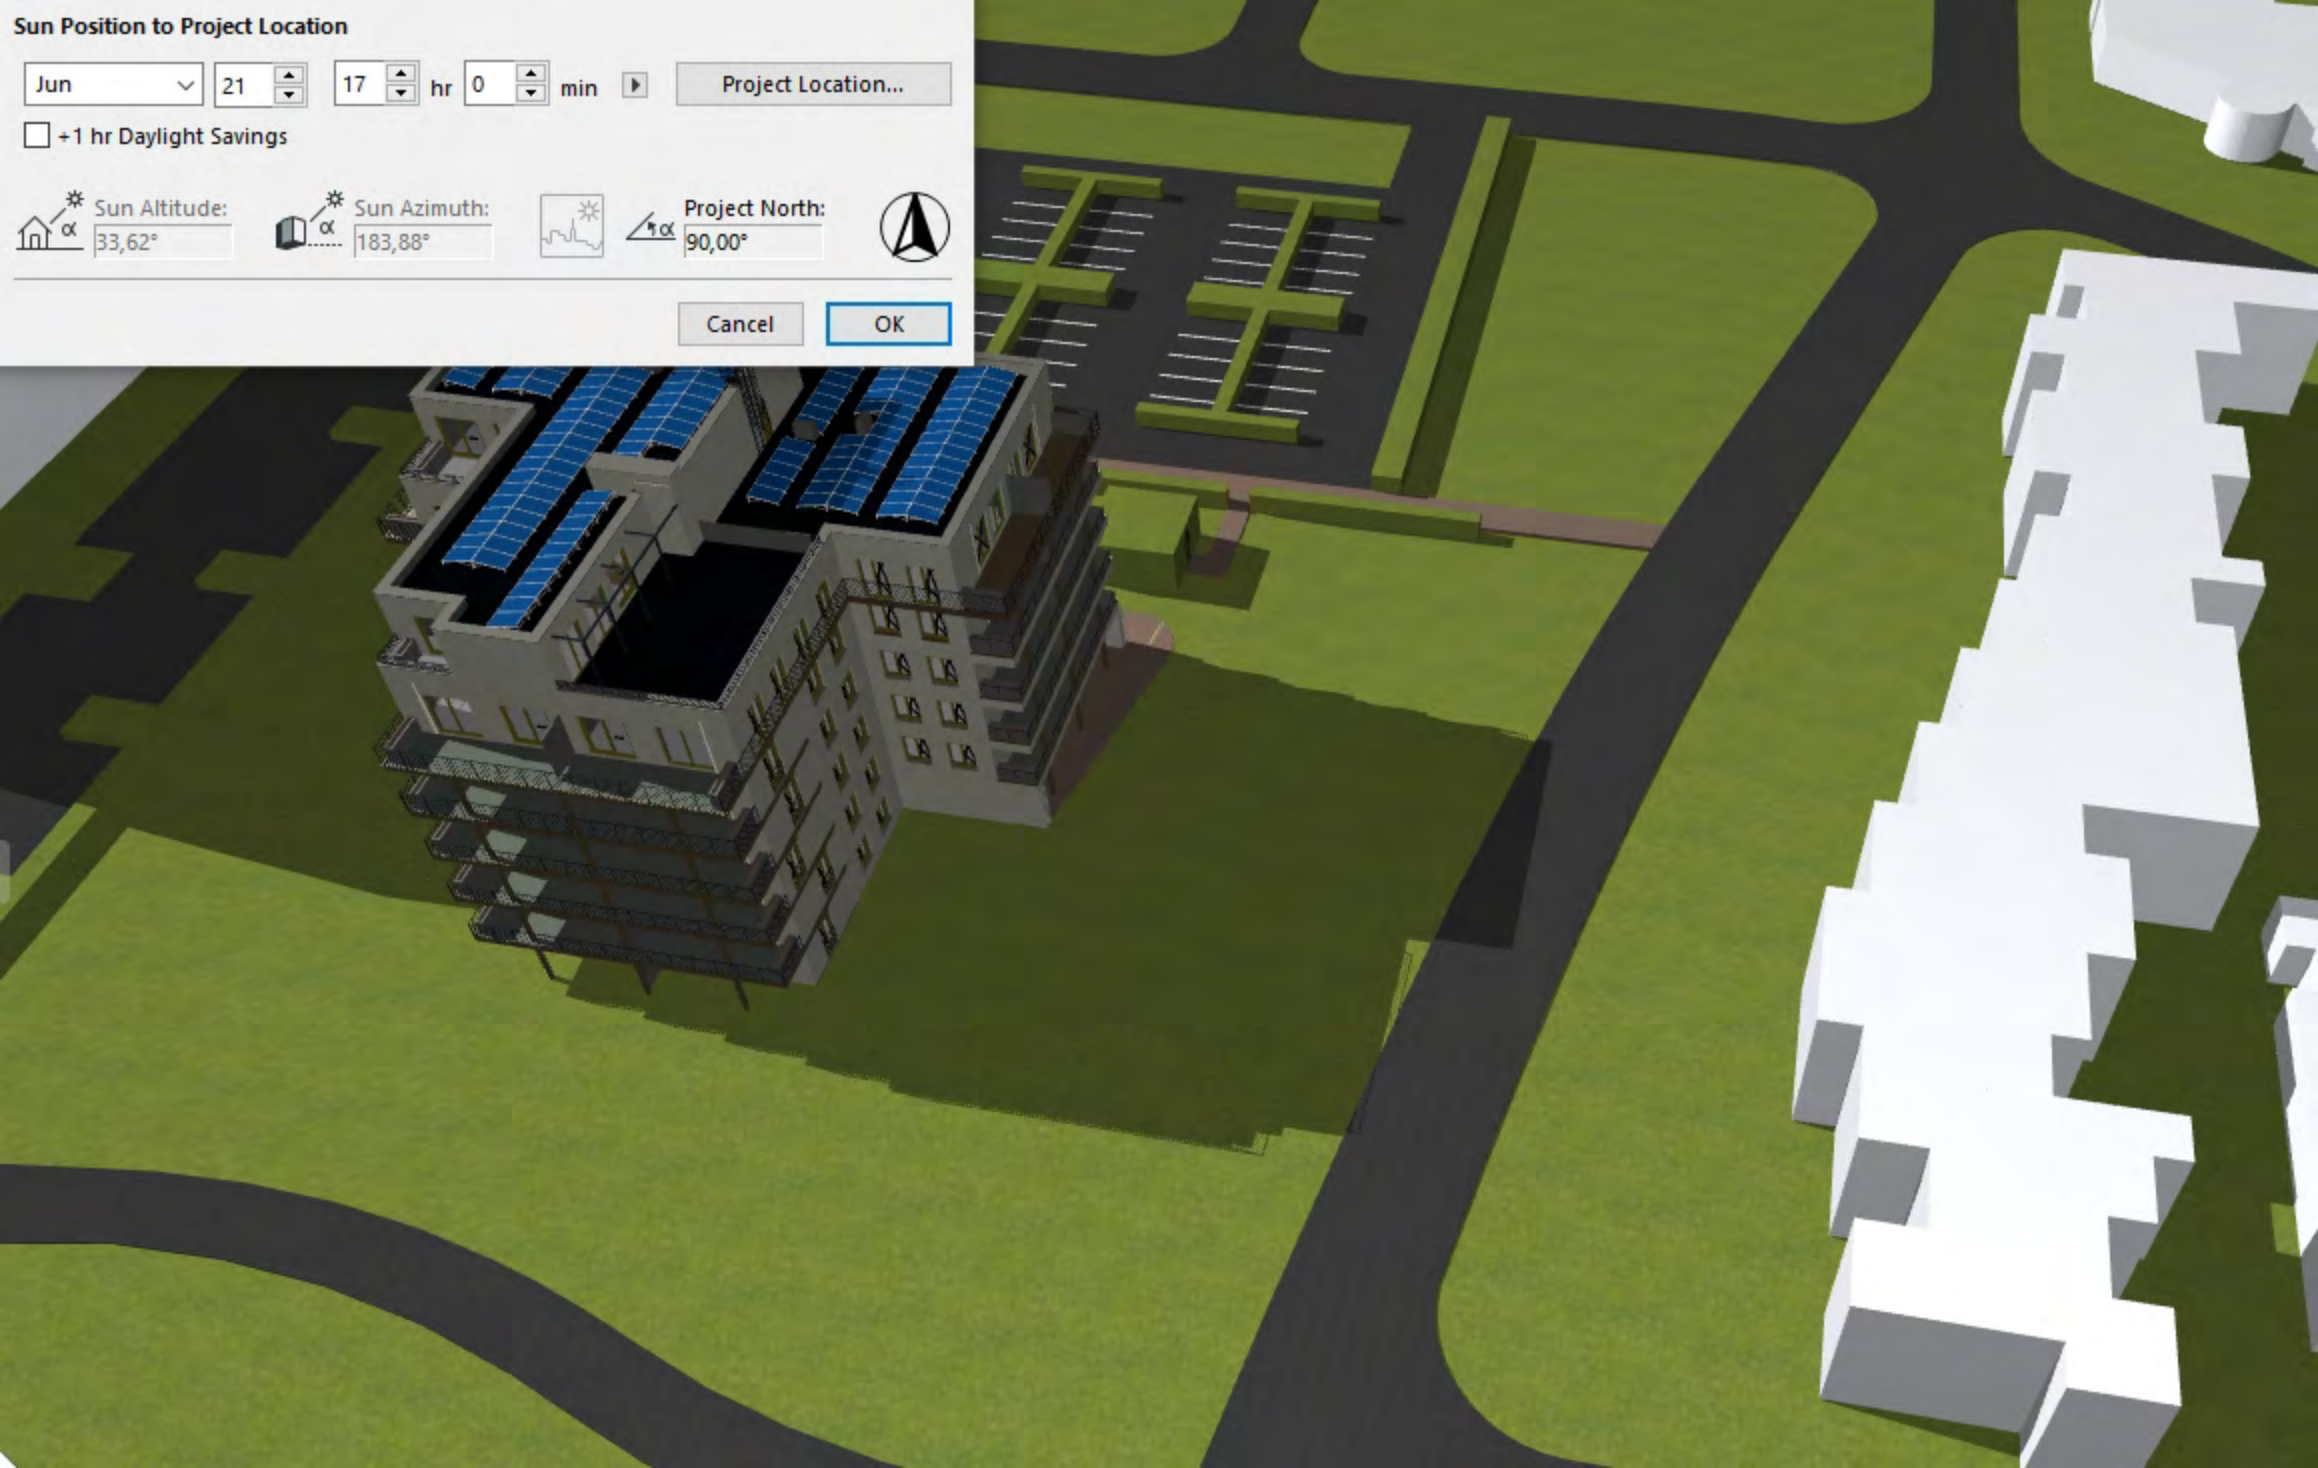

### Sun Position to Project Location

Jun ▾ 21 ▾ 16 ▾ hr 0 ▾ min ▾ ▶ Project Location...

+1 hr Daylight Savings

 Sun Altitude:   Sun Azimuth:    Project North:  

### Sun Position to Project Location

Jun ▾ 21 ▾ 17 ▾ hr 0 ▾ min ▾ ▶ Project Location...

+1 hr Daylight Savings

 Sun Altitude: 33,62°

 Sun Azimuth: 183,88°

  Project North: 90,00°

Cancel OK

### Sun Position to Project Location

Jun ▾ 21 ▾ 18 ▾ hr 0 ▾ min ▾ ▶ Project Location...

+1 hr Daylight Savings

 Sun Altitude:   Sun Azimuth:    Project North:  

### Sun Position to Project Location

Jun ▾ 21 ▾ 19 ▾ hr 0 ▾ min ▾ ▶ Project Location...

+1 hr Daylight Savings

 Sun Altitude: 15,26°

 Sun Azimuth: 161,27°

  Project North: 90,00°

Cancel OK