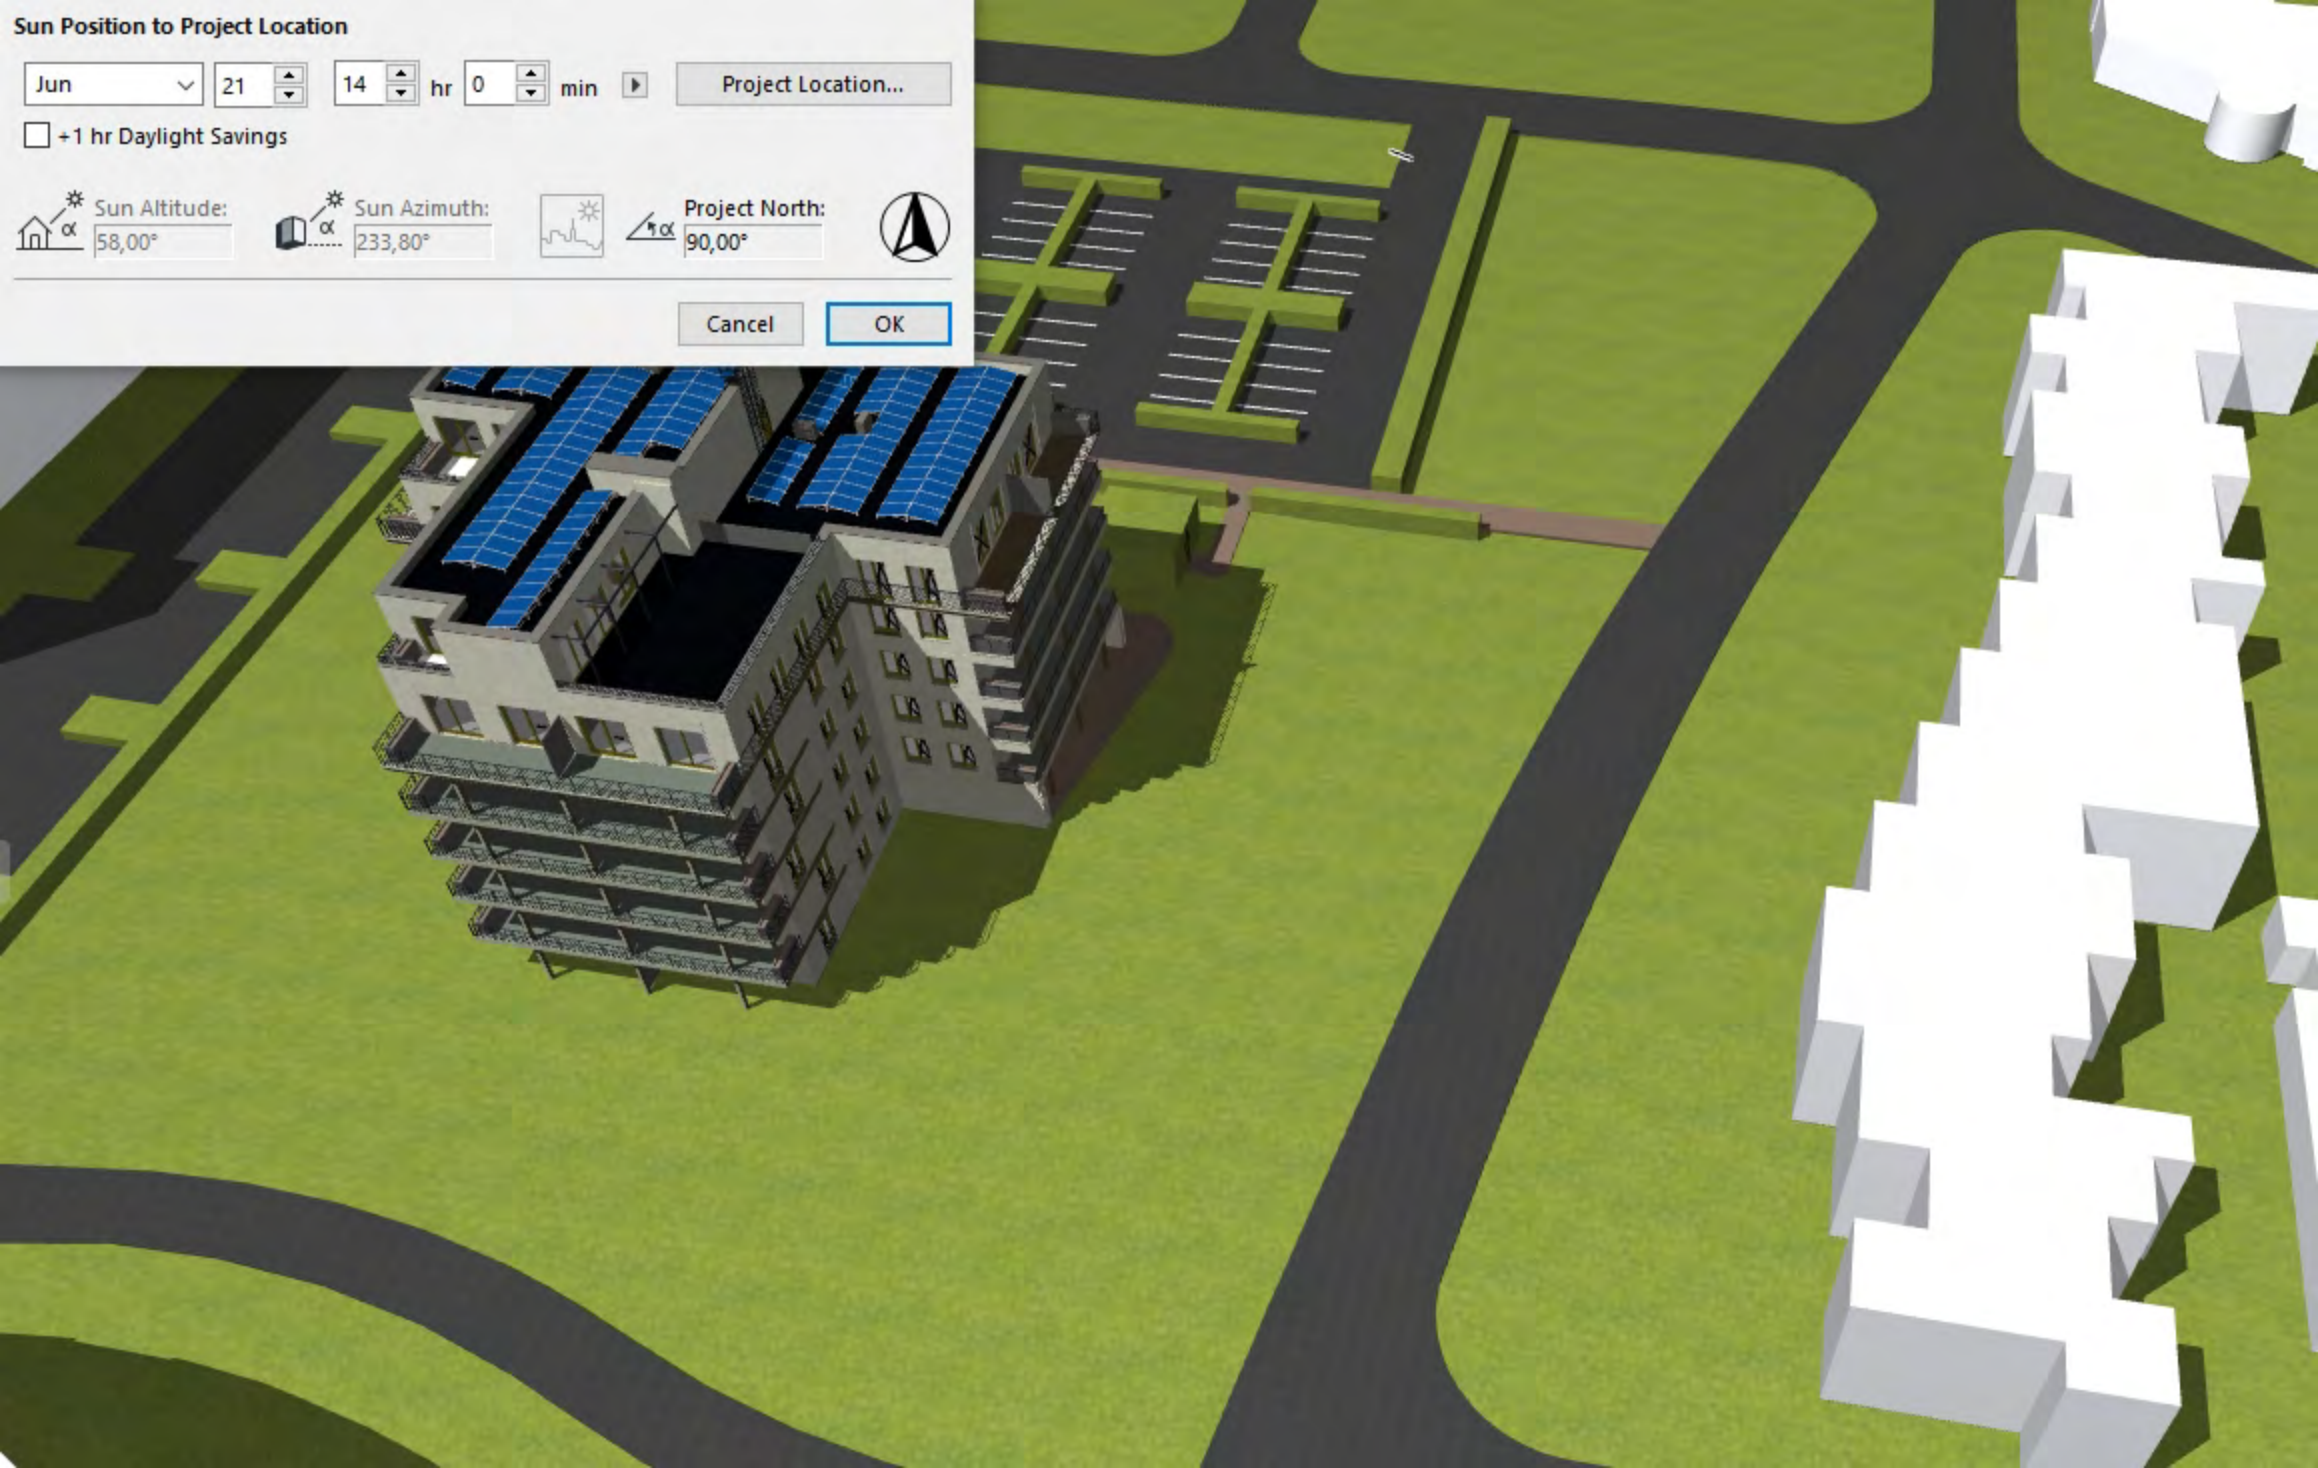

### Sun Position to Project Location

Jun ▾ 21 ▾ 13 ▾ hr 0 ▾ min ▾ ▶ Project Location...

+1 hr Daylight Savings

 Sun Altitude:

 Sun Azimuth:

  Project North:

### Sun Position to Project Location

Jun ▾ 21 ▾ 14 ▾ hr 0 ▾ min ▾ ▶ Project Location...

+1 hr Daylight Savings

 Sun Altitude: 58,00°

 Sun Azimuth: 233,80°

  Project North: 90,00°

Cancel OK

### Sun Position to Project Location

Jun ▾ 21 ▾ 15 ▾ hr 0 ▾ min ▾ ▶ Project Location...

+1 hr Daylight Savings

 Sun Altitude: 51,21°

 Sun Azimuth: 213,00°

 Project North: 90,00° 

Cancel OK

### Sun Position to Project Location

Jun ▾ 21 ▾ 16 ▾ hr 0 ▾ min ▾ ▶ Project Location...

+1 hr Daylight Savings

 Sun Altitude:   Sun Azimuth:    Project North:  