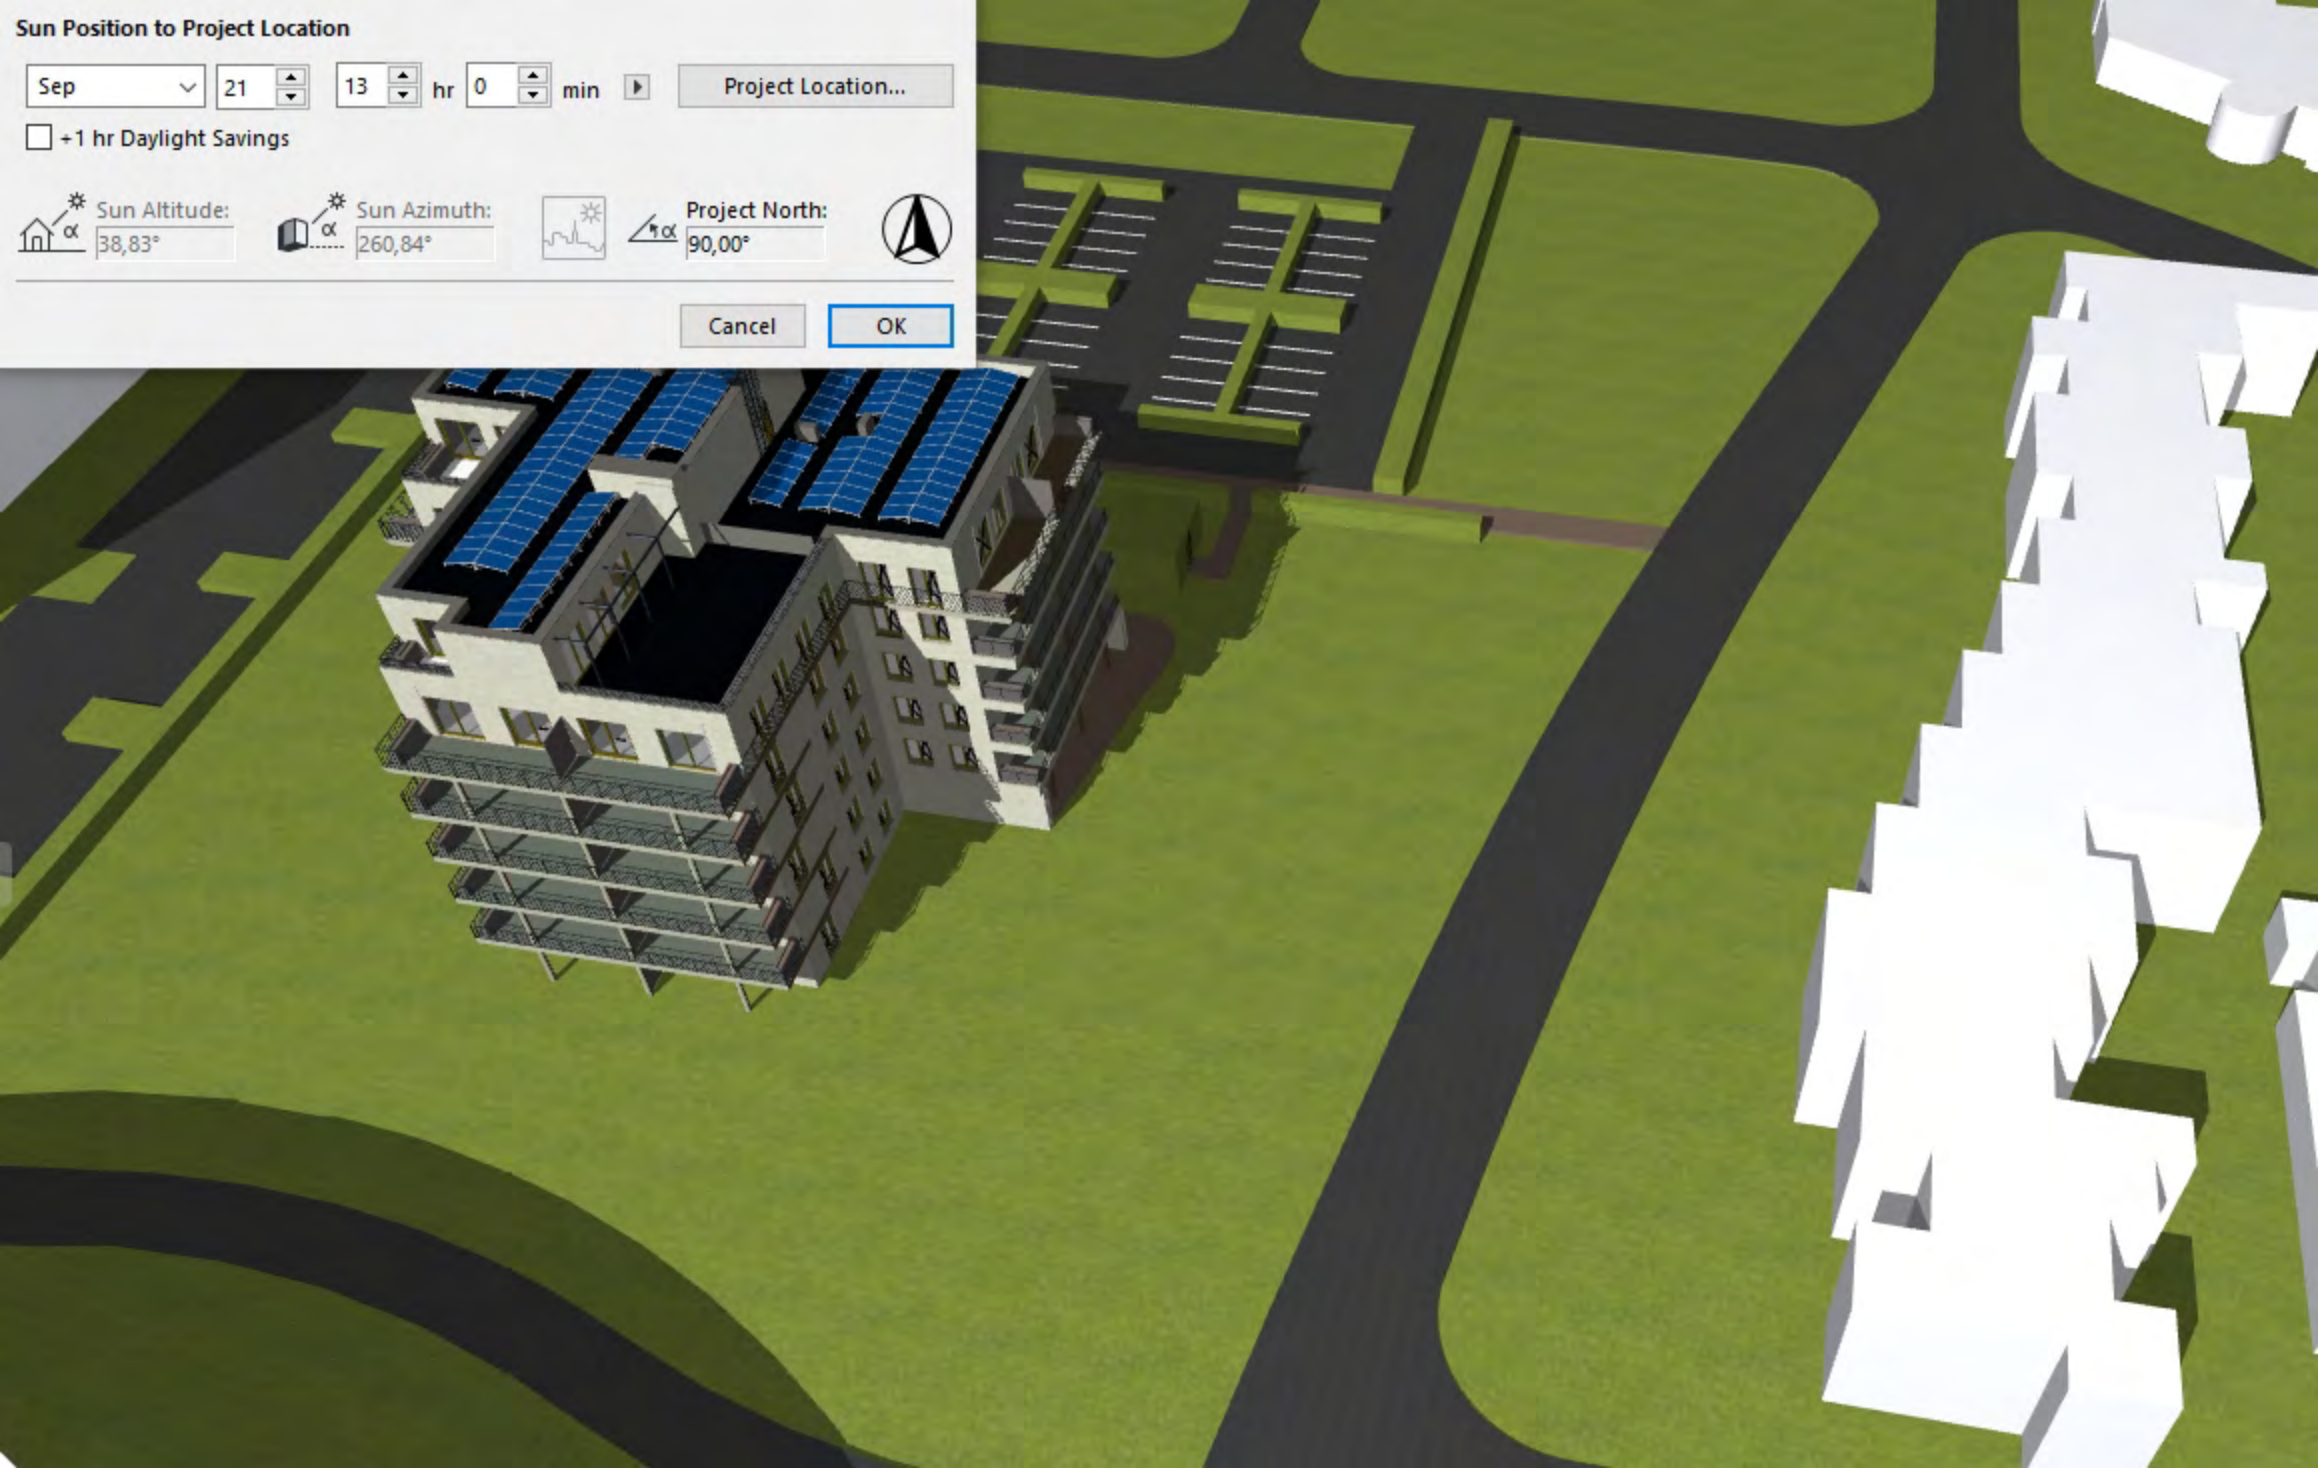

### Sun Position to Project Location

Sep 21 12 hr 0 min ▶ Project Location...

+1 hr Daylight Savings

 Sun Altitude: 38,76°

 Sun Azimuth: 280,12°

  Project North: 90,00°

Cancel OK

### Sun Position to Project Location

Sep 21 13 hr 0 min ▶ Project Location...

+1 hr Daylight Savings

 Sun Altitude: 38,83°

 Sun Azimuth: 260,84°

 Project North: 90,00°

Cancel OK

### Sun Position to Project Location

Sep 21 14 hr 0 min ▶ Project Location...

+1 hr Daylight Savings

 Sun Altitude: 35,88°

 Sun Azimuth: 242,30°

 Project North: 90,00°

Cancel OK

### Sun Position to Project Location

Sep 21 15 hr 0 min

+1 hr Daylight Savings

 Sun Altitude: 30,39°

 Sun Azimuth: 225,60°

  Project North: 90,00°