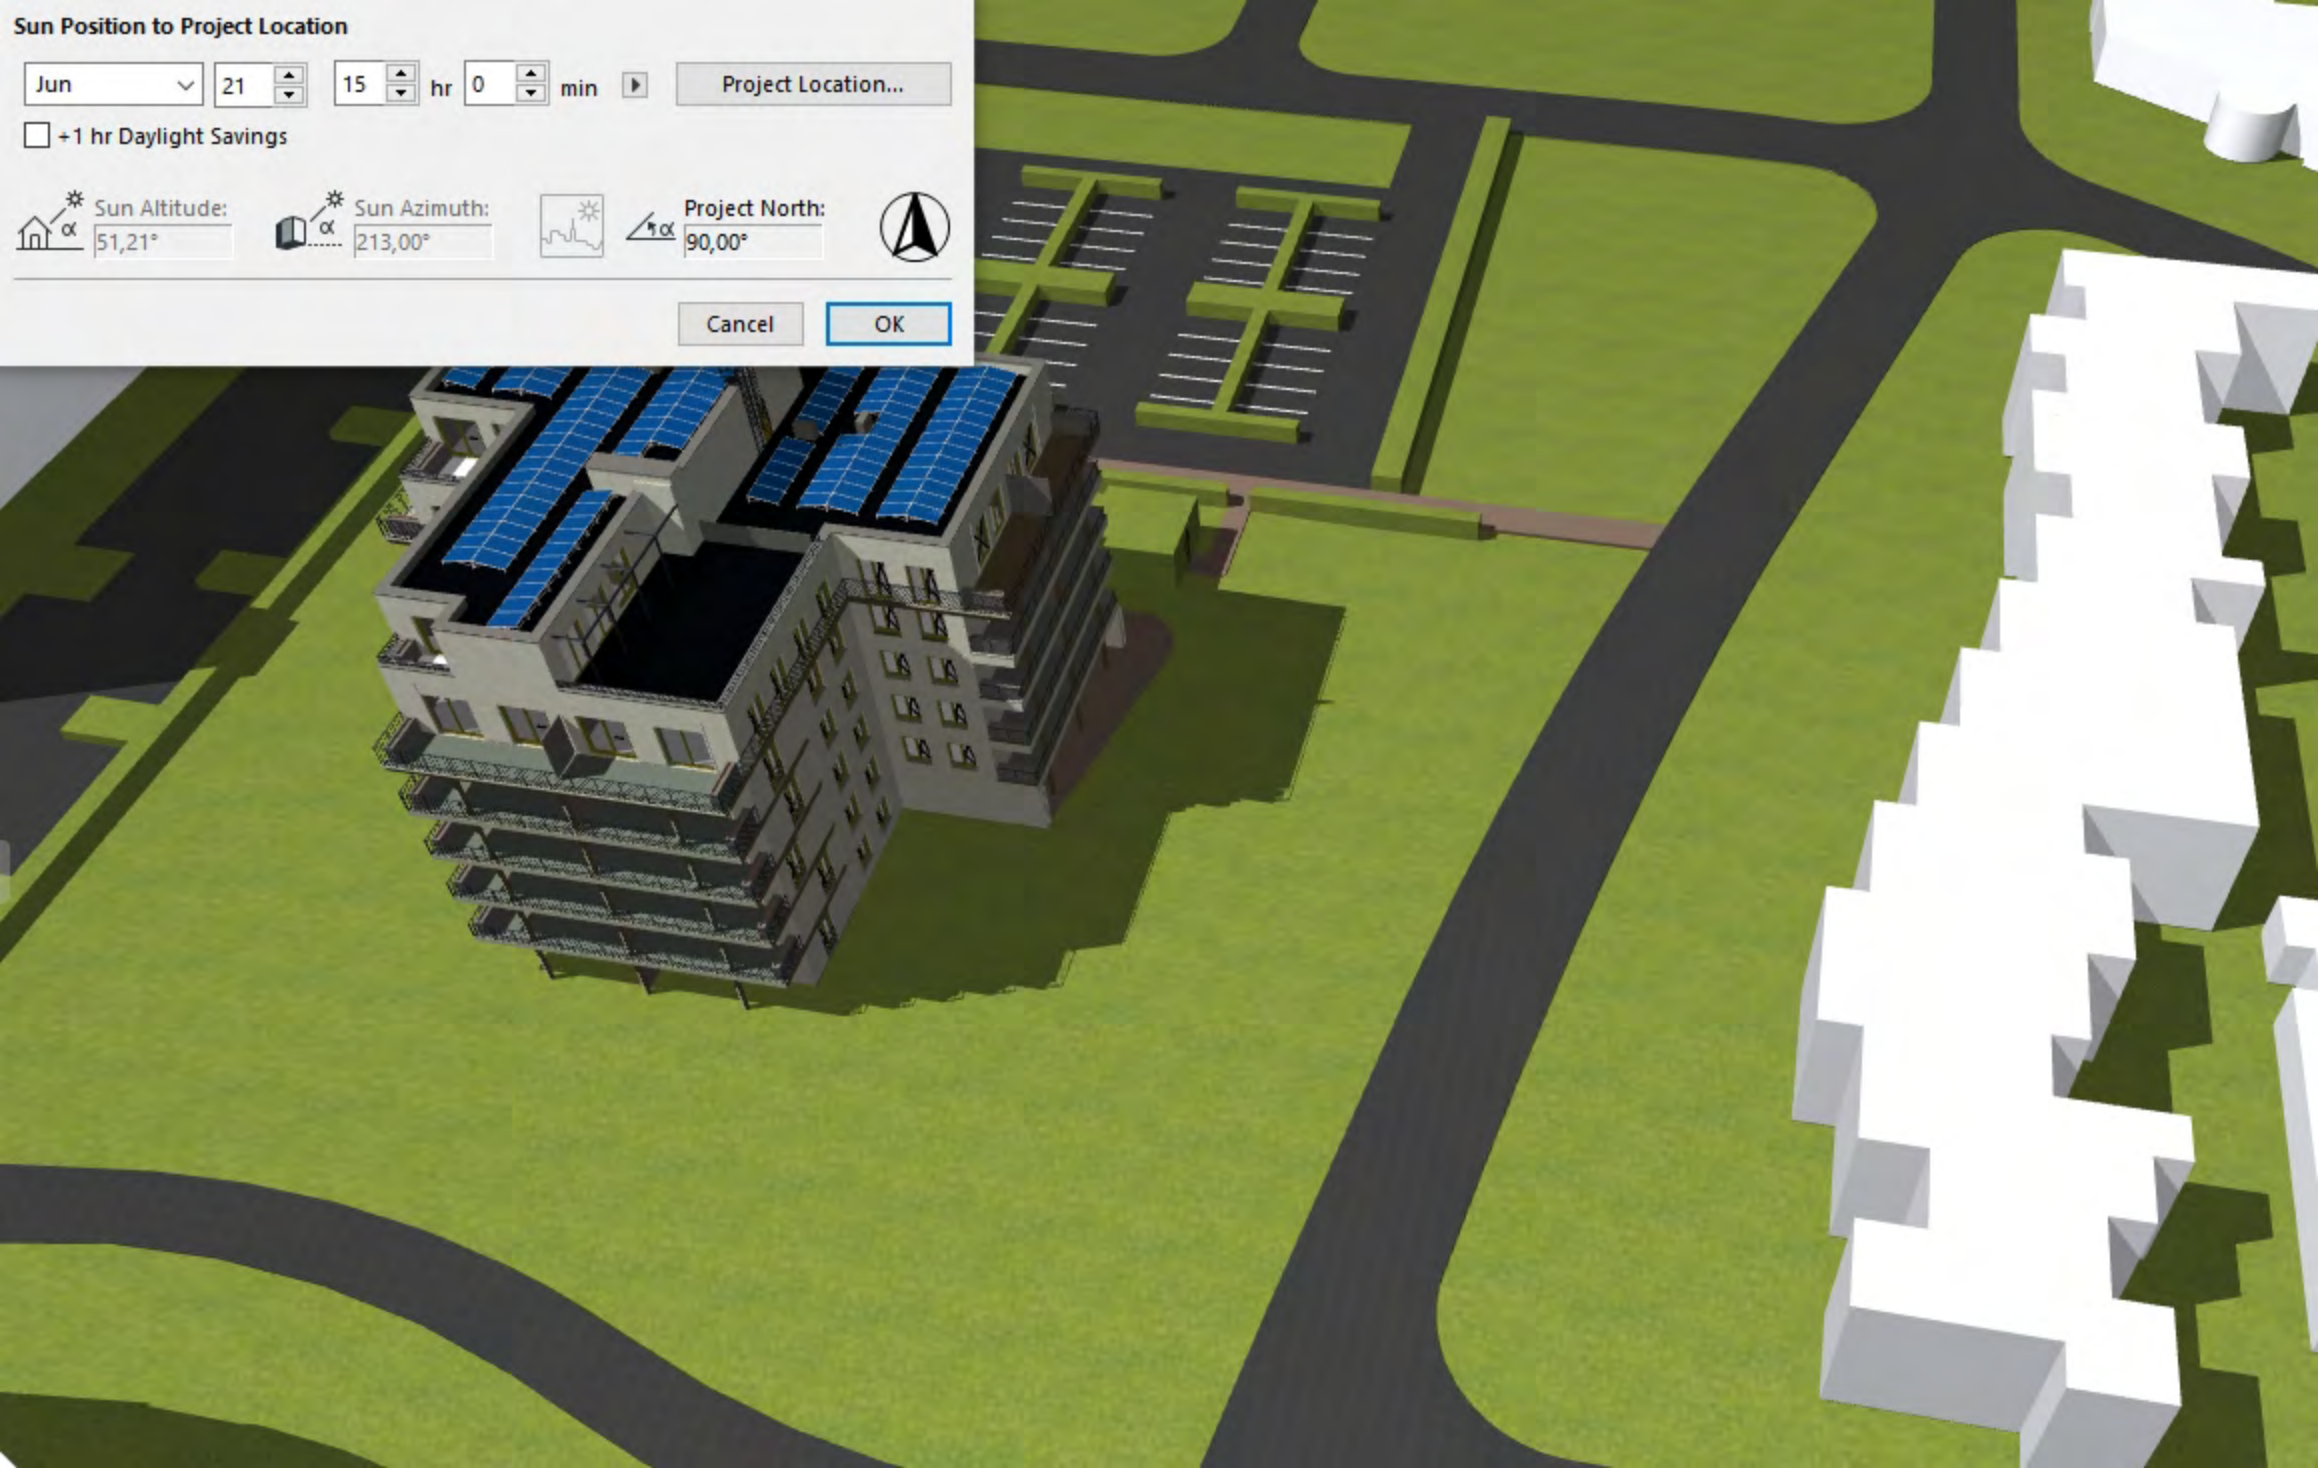

### Sun Position to Project Location

Jun ▾ 21 ▾ 14 ▾ hr 0 ▾ min ▾ ▶ Project Location...

+1 hr Daylight Savings

 Sun Altitude: 58,00°

 Sun Azimuth: 233,80°

  Project North: 90,00°

Cancel OK

### Sun Position to Project Location

Jun ▾ 21 ▾ 15 ▾ hr 0 ▾ min ▾ ▶ Project Location...

+1 hr Daylight Savings

 Sun Altitude: 51,21°

 Sun Azimuth: 213,00°

 Project North: 90,00° 

Cancel OK

### Sun Position to Project Location

Jun ▾ 21 ▾ 16 ▾ hr 0 ▾ min ▾ ▶ Project Location...

+1 hr Daylight Savings

 Sun Altitude:   Sun Azimuth:    Project North:  

### Sun Position to Project Location

Jun ▾ 21 ▾ 17 ▾ hr 0 ▾ min ▾ ▶ Project Location...

+1 hr Daylight Savings

 Sun Altitude: 33,62°

 Sun Azimuth: 183,88°

  Project North: 90,00°

Cancel OK