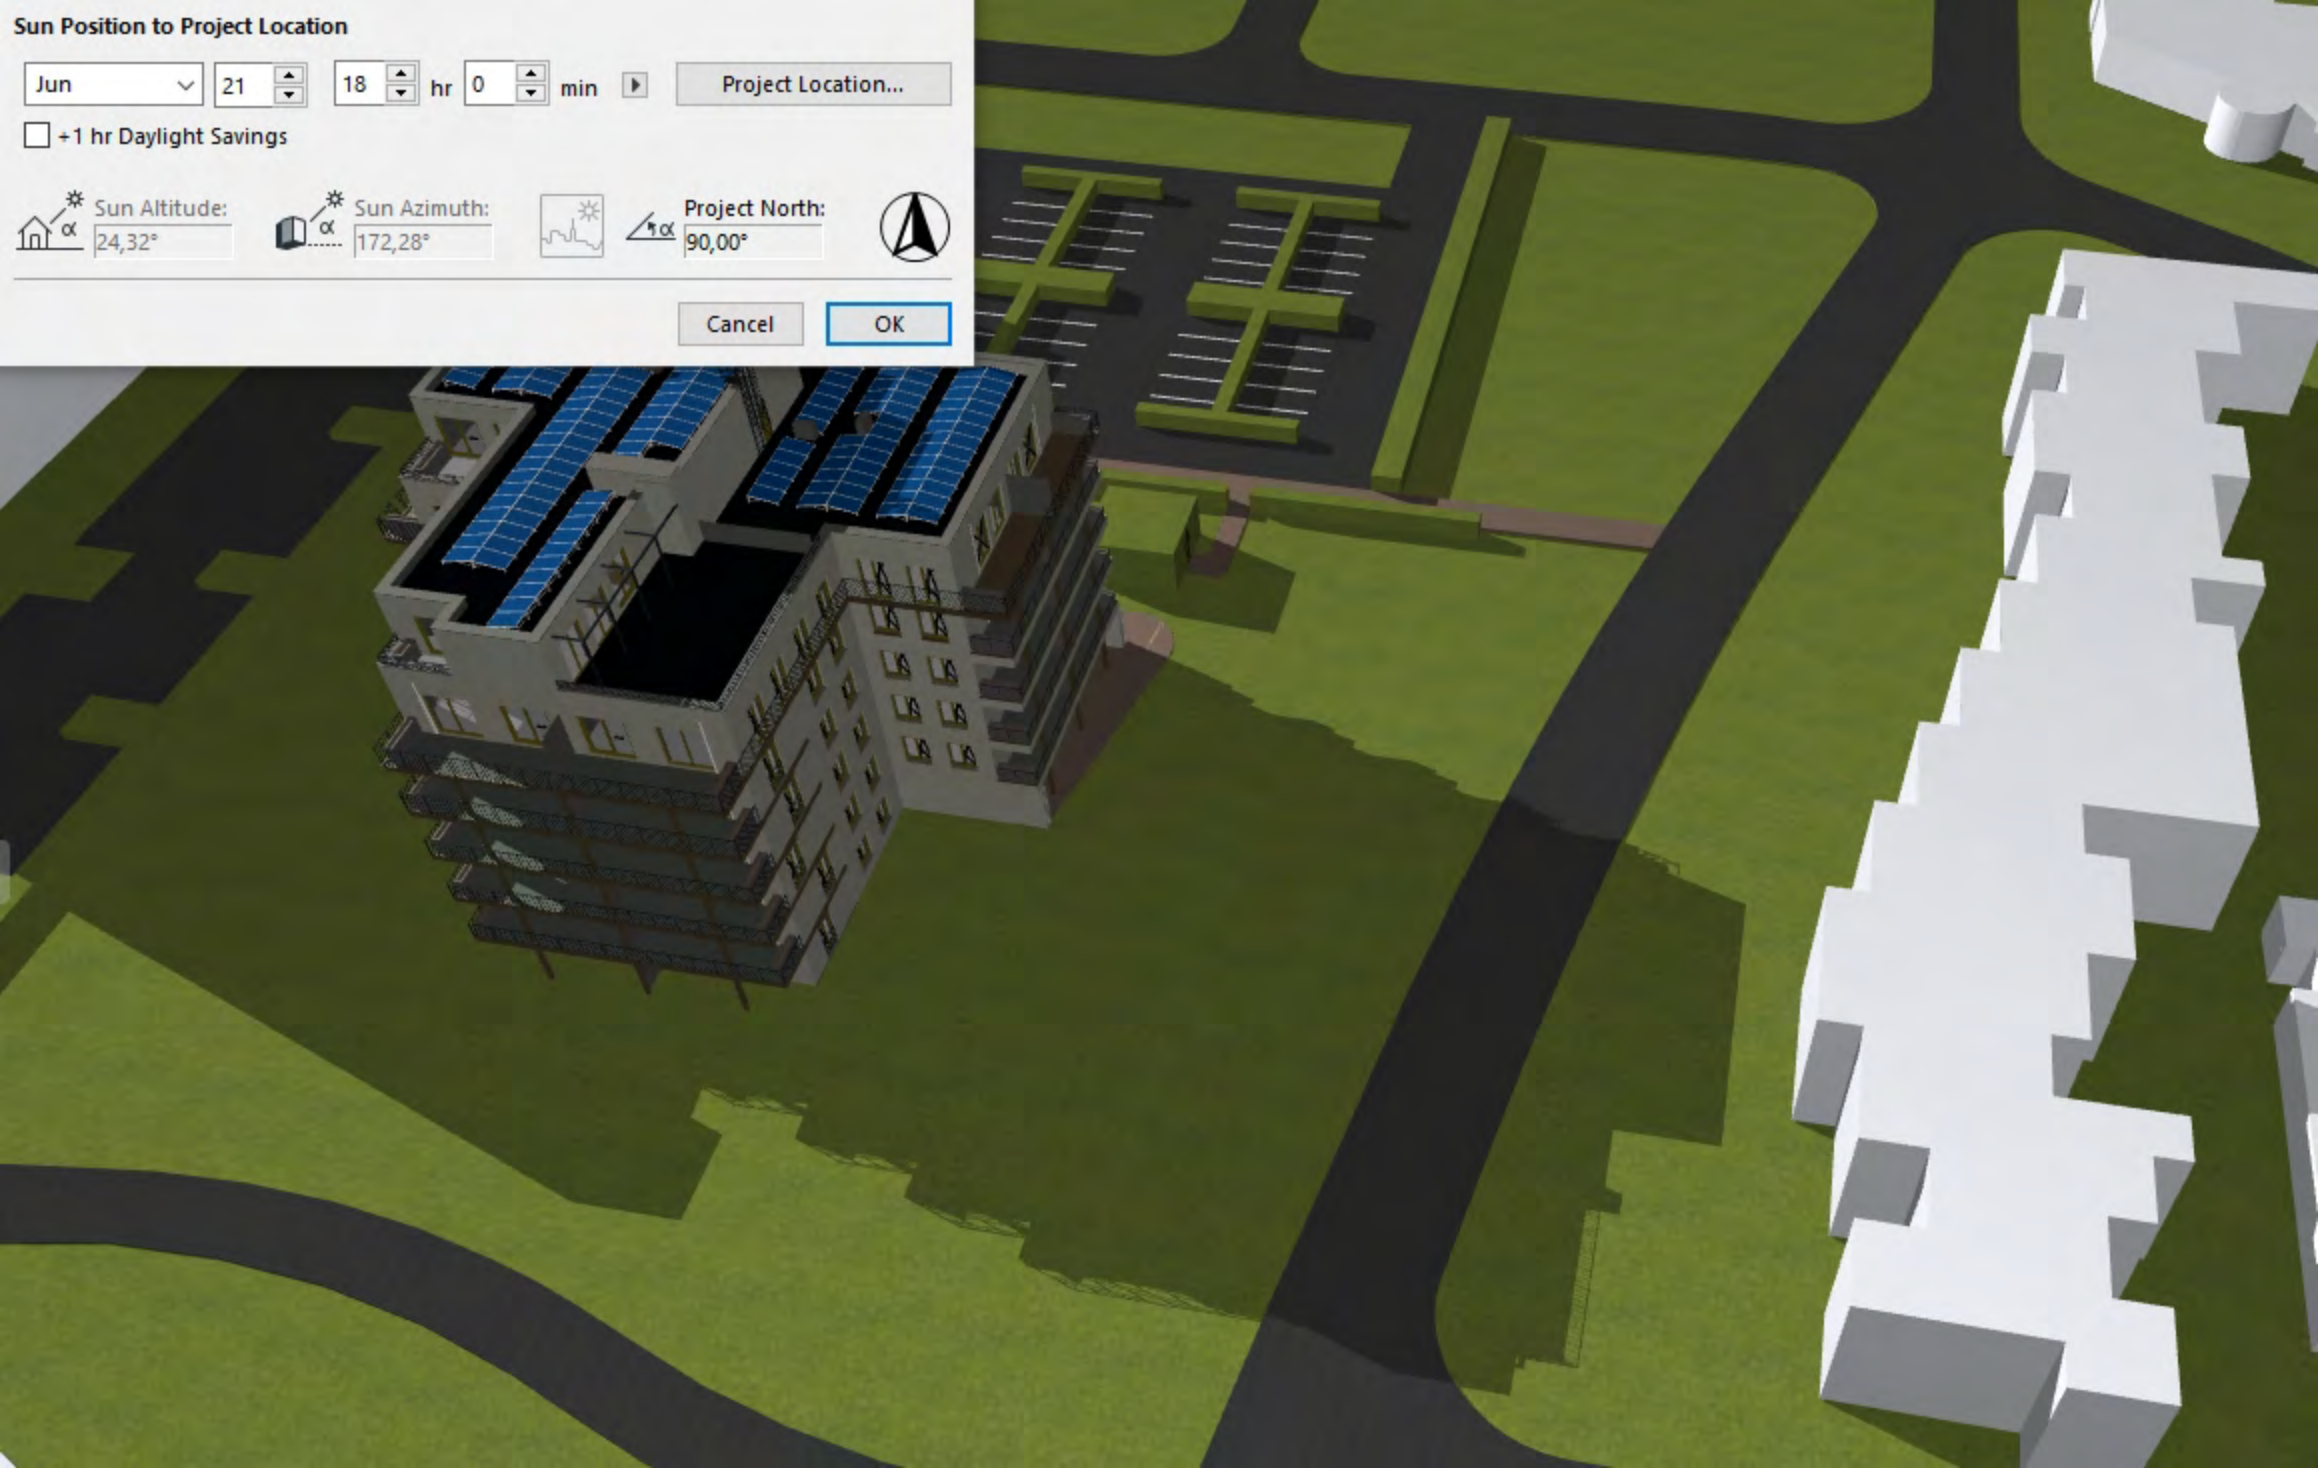

### Sun Position to Project Location

Jun ▾ 21 ▾ 16 ▾ hr 0 ▾ min ▾ ▶ Project Location...

+1 hr Daylight Savings

 Sun Altitude:   Sun Azimuth:    Project North:  

### Sun Position to Project Location

Jun ▾ 21 ▾ 17 ▾ hr 0 ▾ min ▾ ▶ Project Location...

+1 hr Daylight Savings

 Sun Altitude: 33,62°

 Sun Azimuth: 183,88°

  Project North: 90,00°

Cancel OK

### Sun Position to Project Location

Jun ▾ 21 ▾ 18 ▾ hr 0 ▾ min ▾ ▶ Project Location...

+1 hr Daylight Savings

 Sun Altitude:   Sun Azimuth:    Project North:  

### Sun Position to Project Location

Jun ▾ 21 ▾ 19 ▾ hr 0 ▾ min ▾ ▶ Project Location...

+1 hr Daylight Savings

 Sun Altitude: 15,26°

 Sun Azimuth: 161,27°

  Project North: 90,00°

Cancel OK