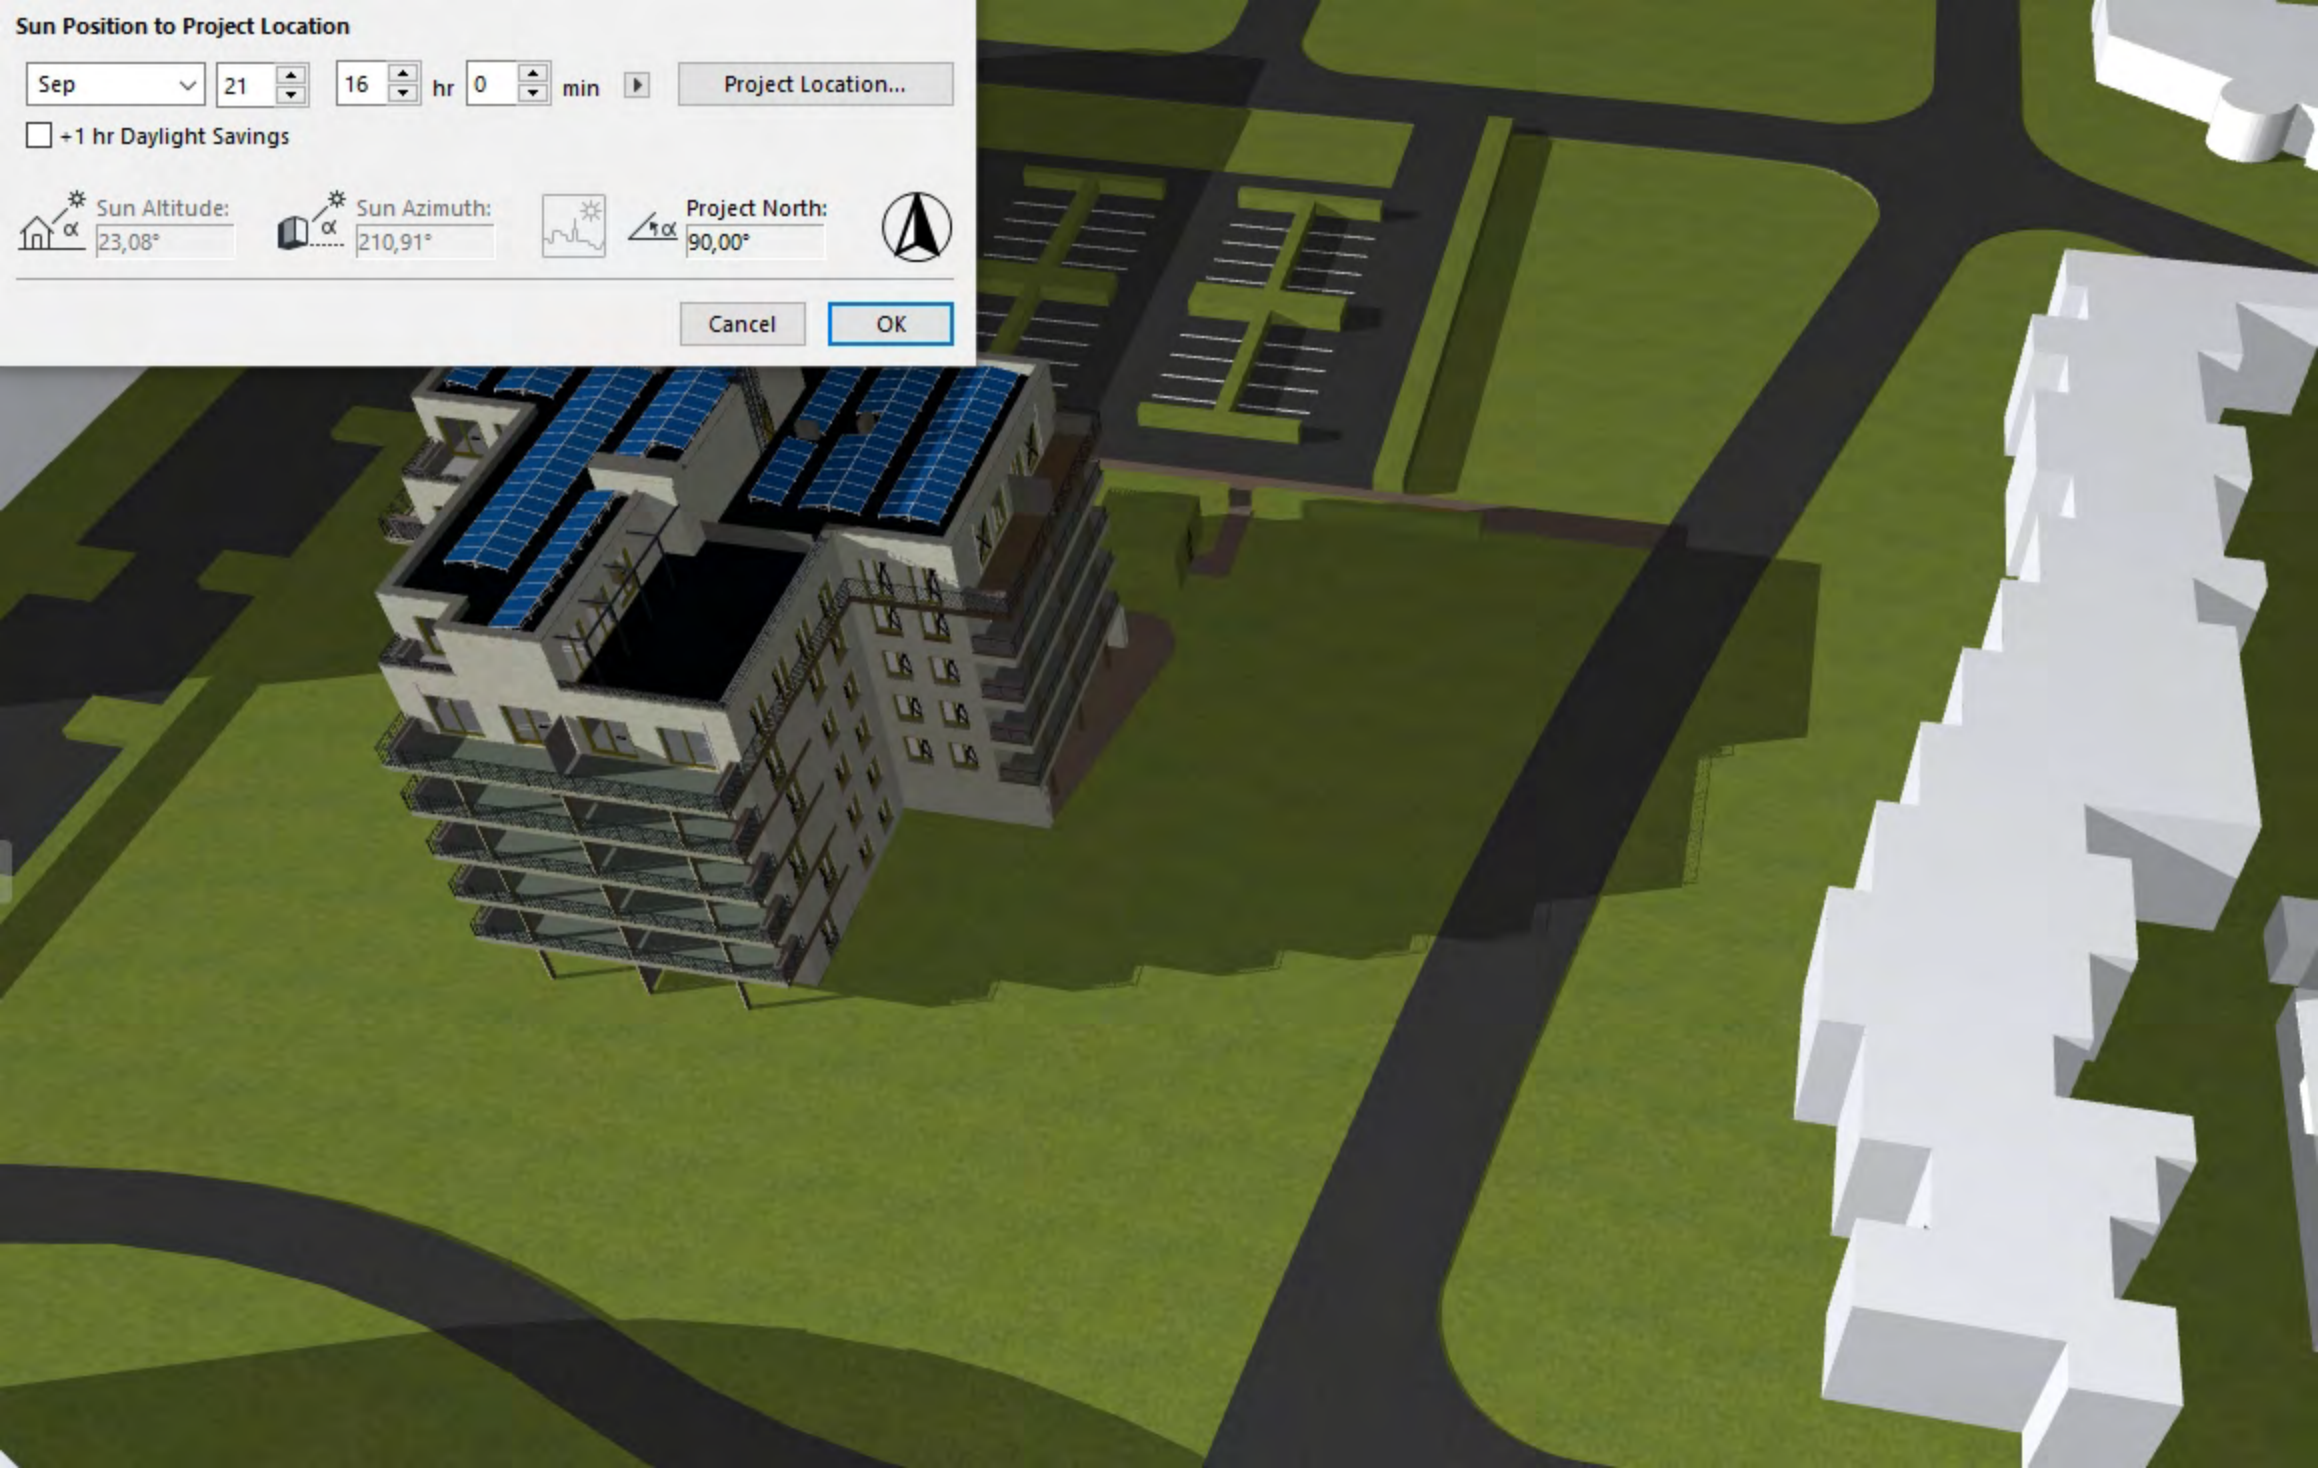

### Sun Position to Project Location

Sep 21 15 hr 0 min

+1 hr Daylight Savings

 Sun Altitude: 30,39°

 Sun Azimuth: 225,60°

  Project North: 90,00°

### Sun Position to Project Location

Sep 21 16 hr 0 min

+1 hr Daylight Savings

 Sun Altitude: 23,08°

 Sun Azimuth: 210,91°

  Project North: 90,00°

### Sun Position to Project Location

Sep 21 17 hr 0 min Project Location...

+1 hr Daylight Savings

Sun Altitude: 14,60° Sun Azimuth: 197,82° Project North: 90,00°

Cancel OK

### Sun Position to Project Location

Sep 21 18 hr 0 min Project Location...

+1 hr Daylight Savings

Sun Altitude: 5,49° Sun Azimuth: 185,70° Project North: 90,00°

Cancel OK