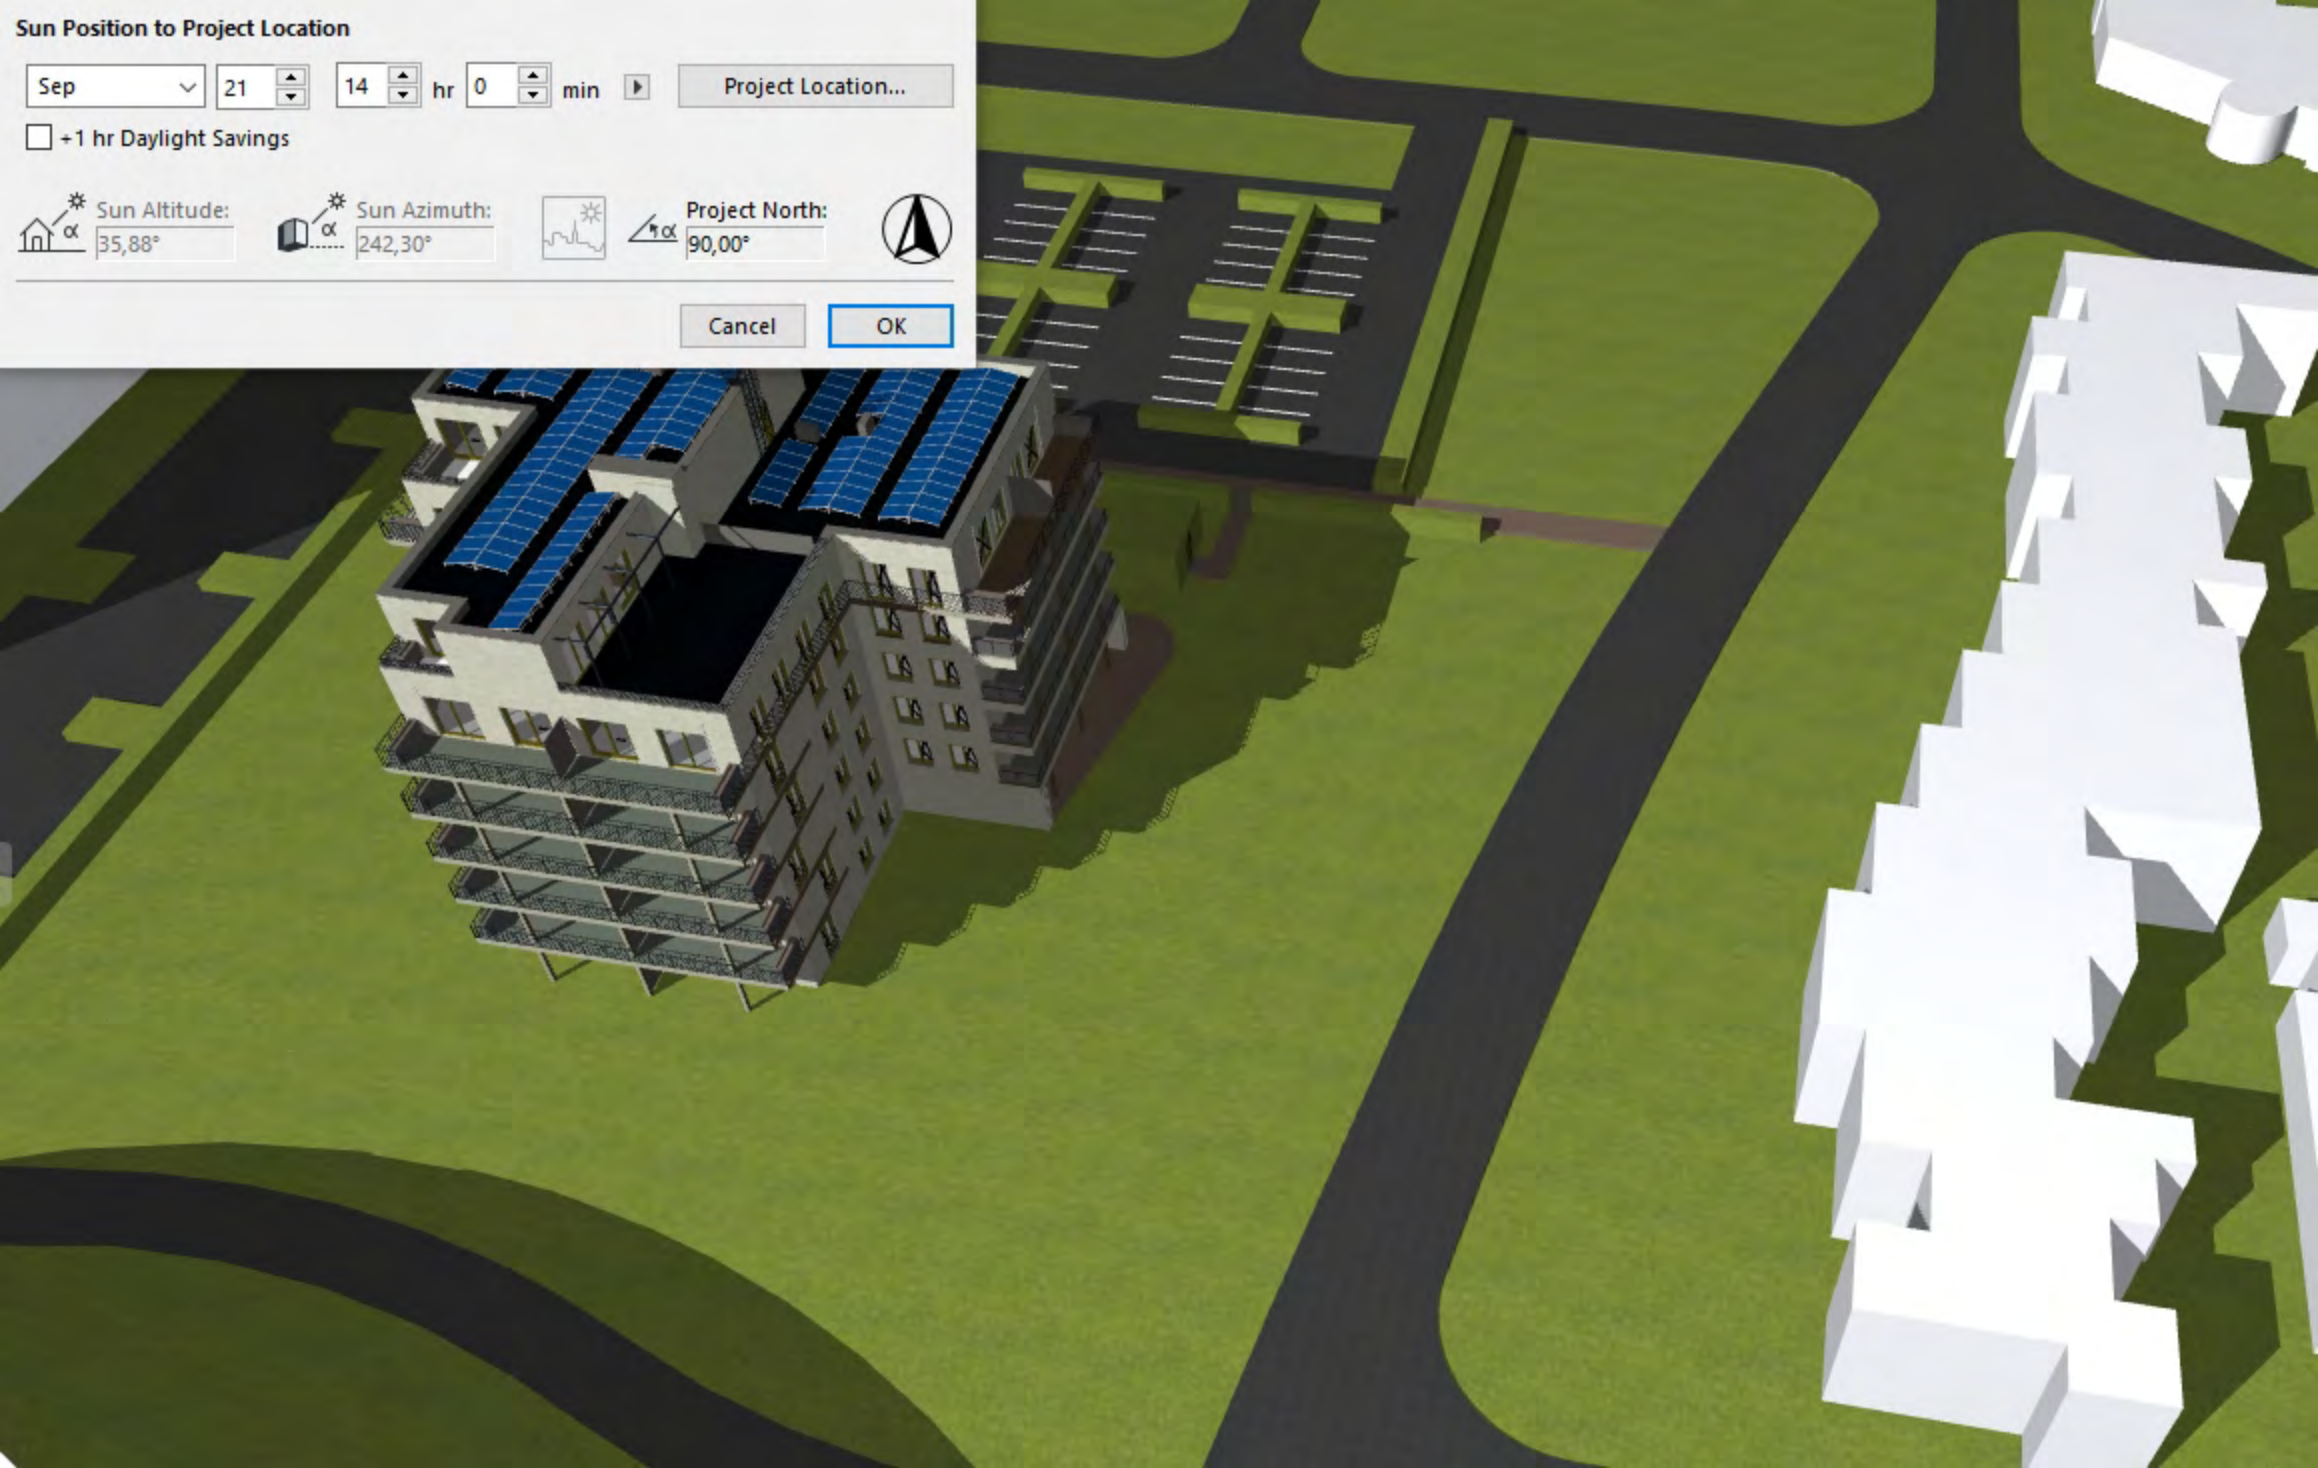

### Sun Position to Project Location

Sep 21 13 hr 0 min ▶ Project Location...

+1 hr Daylight Savings

 Sun Altitude: 38,83°

 Sun Azimuth: 260,84°

 Project North: 90,00°

Cancel OK

### Sun Position to Project Location

Sep 21 14 hr 0 min ▶ Project Location...

+1 hr Daylight Savings

 Sun Altitude: 35,88°

 Sun Azimuth: 242,30°

 Project North: 90,00°

Cancel OK

### Sun Position to Project Location

Sep 21 15 hr 0 min

+1 hr Daylight Savings

 Sun Altitude: 30,39°

 Sun Azimuth: 225,60°

  Project North: 90,00°

### Sun Position to Project Location

Sep 21 16 hr 0 min

+1 hr Daylight Savings

 Sun Altitude: 23,08°

 Sun Azimuth: 210,91°

  Project North: 90,00°