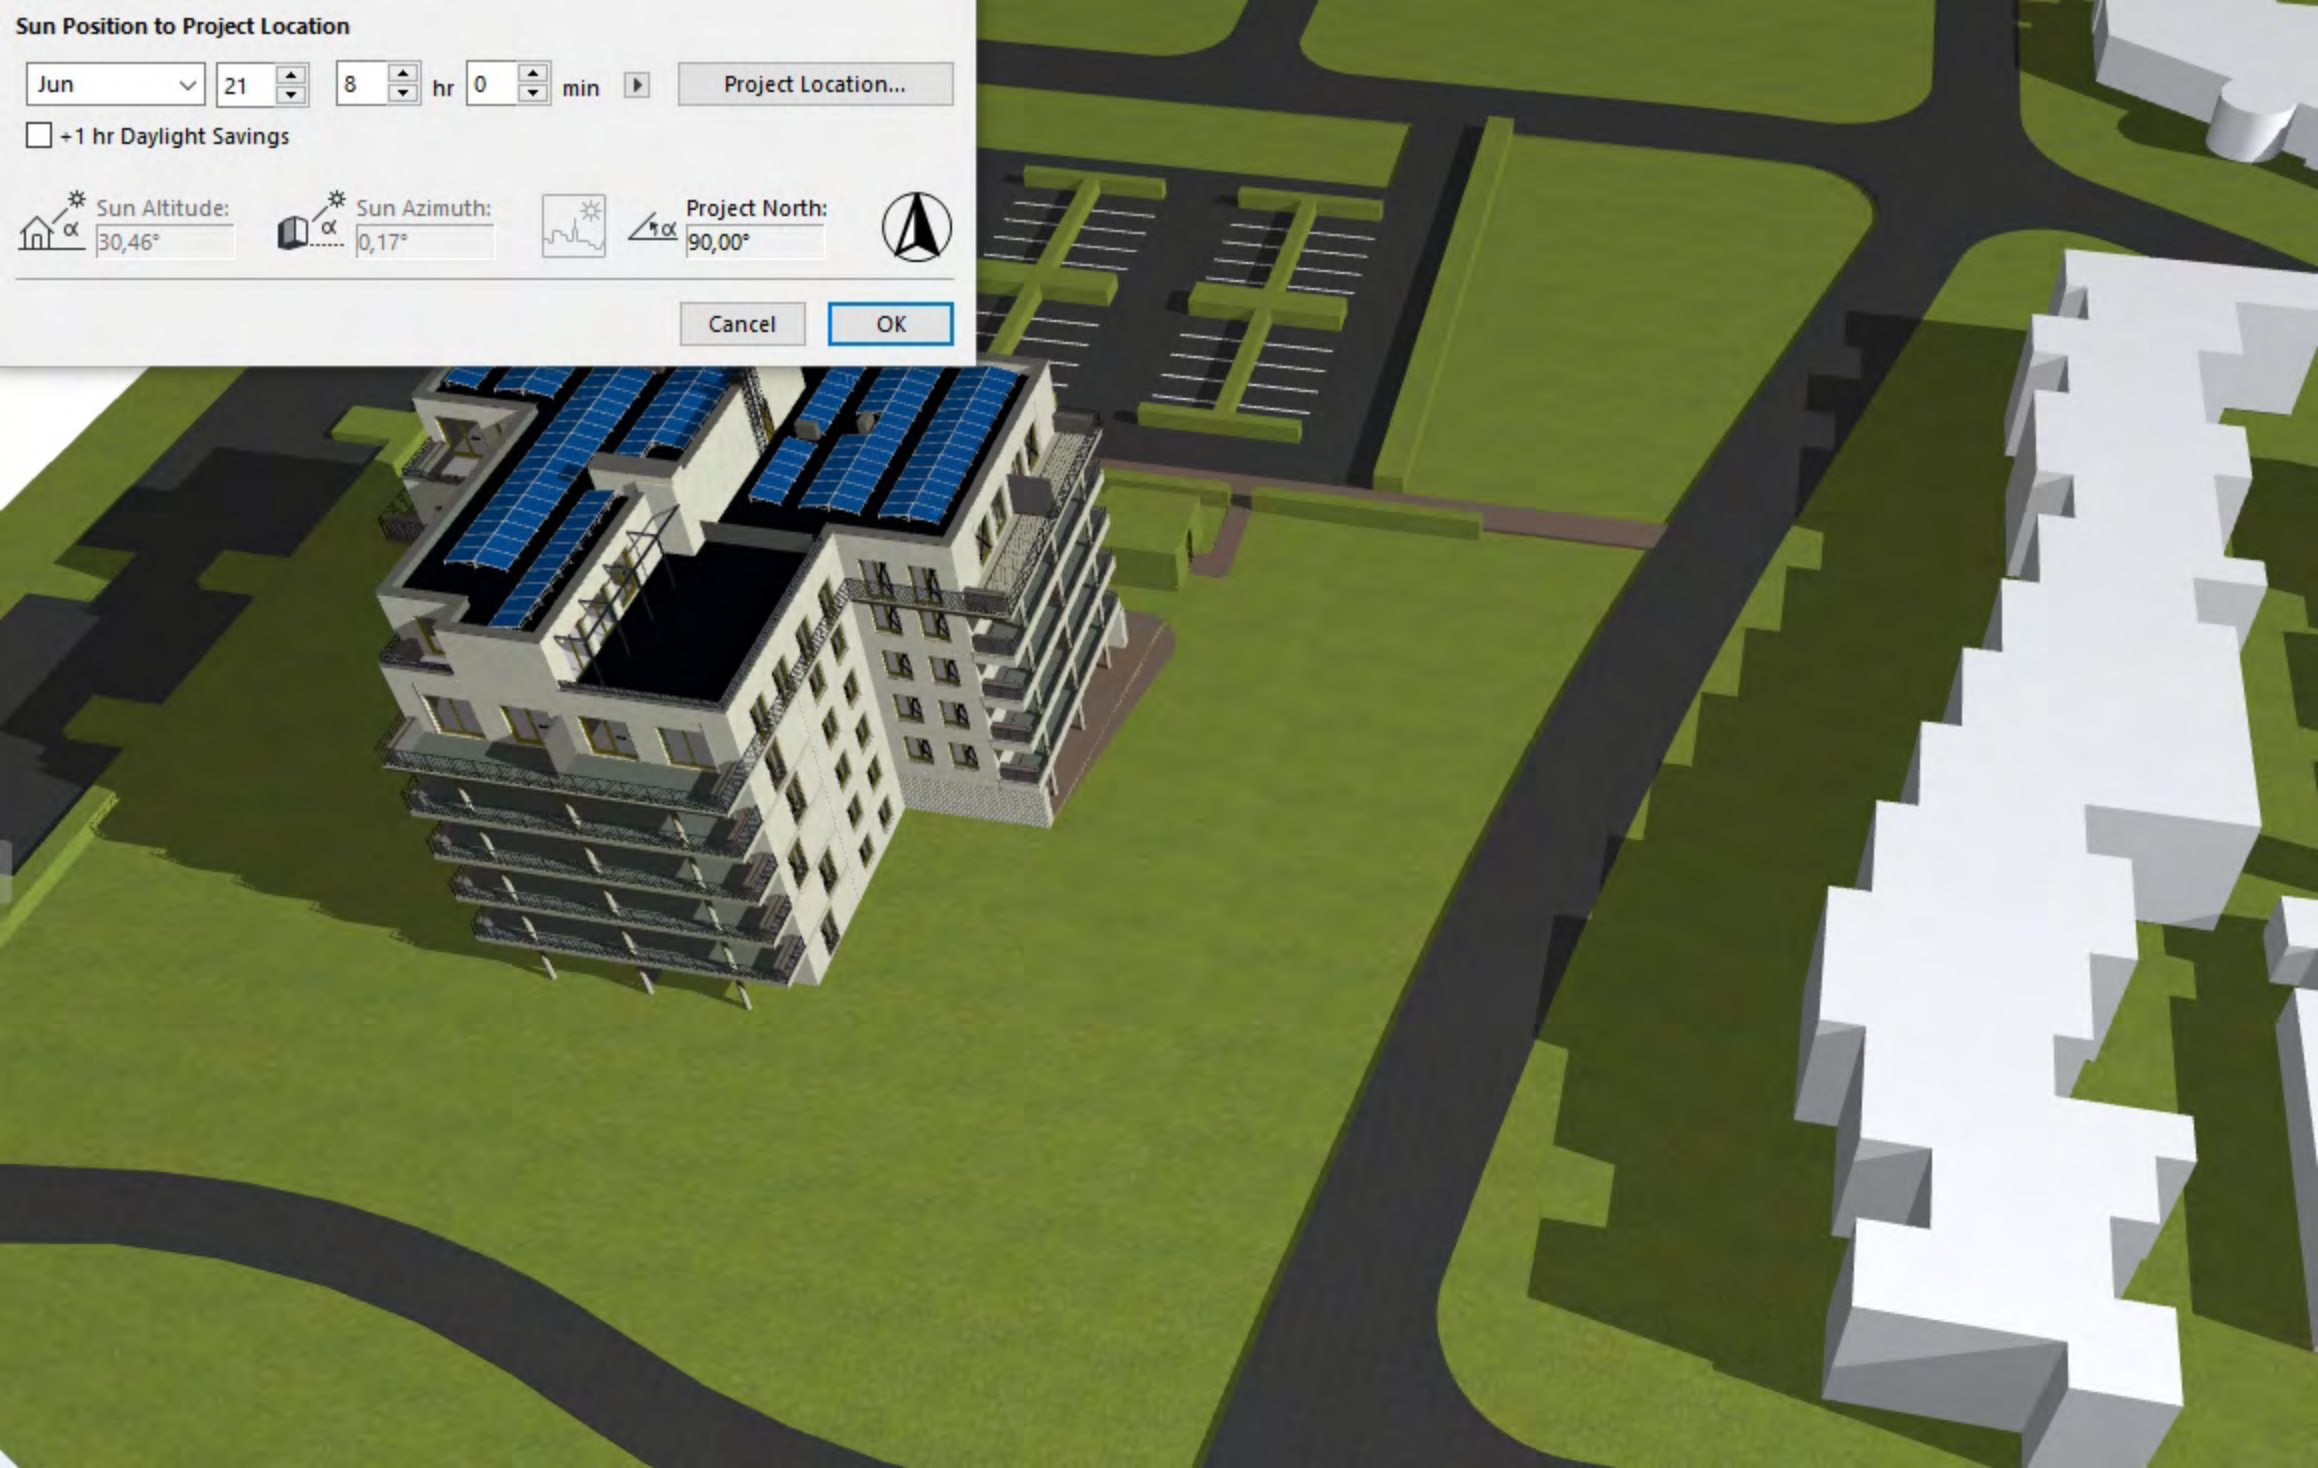

### Sun Position to Project Location

Mar 21 18 hr 0 min ▶ Project Location...

+1 hr Daylight Savings

Sun Altitude: 7,23° Sun Azimuth: 188,92° Project North: 90,00°

Cancel OK

### Sun Position to Project Location

Jun ▾ 21 ▾ 8 ▾ hr 0 ▾ min ▾ ▶ Project Location...

+1 hr Daylight Savings

 Sun Altitude: 30,46°

 Sun Azimuth: 0,17°

  Project North: 90,00°

Cancel OK

### Sun Position to Project Location

Jun ▾ 21 ▾ 9 ▾ hr 0 ▾ min ▾ ▶ Project Location...

+1 hr Daylight Savings

 Sun Altitude:   Sun Azimuth:    Project North:  

### Sun Position to Project Location

Jun ▾ 21 ▾ 10 ▾ hr 0 ▾ min ▾ ▶ Project Location...

+1 hr Daylight Savings

 Sun Altitude: 48,47°

 Sun Azimuth: 332,87°

  Project North: 90,00°

Cancel OK