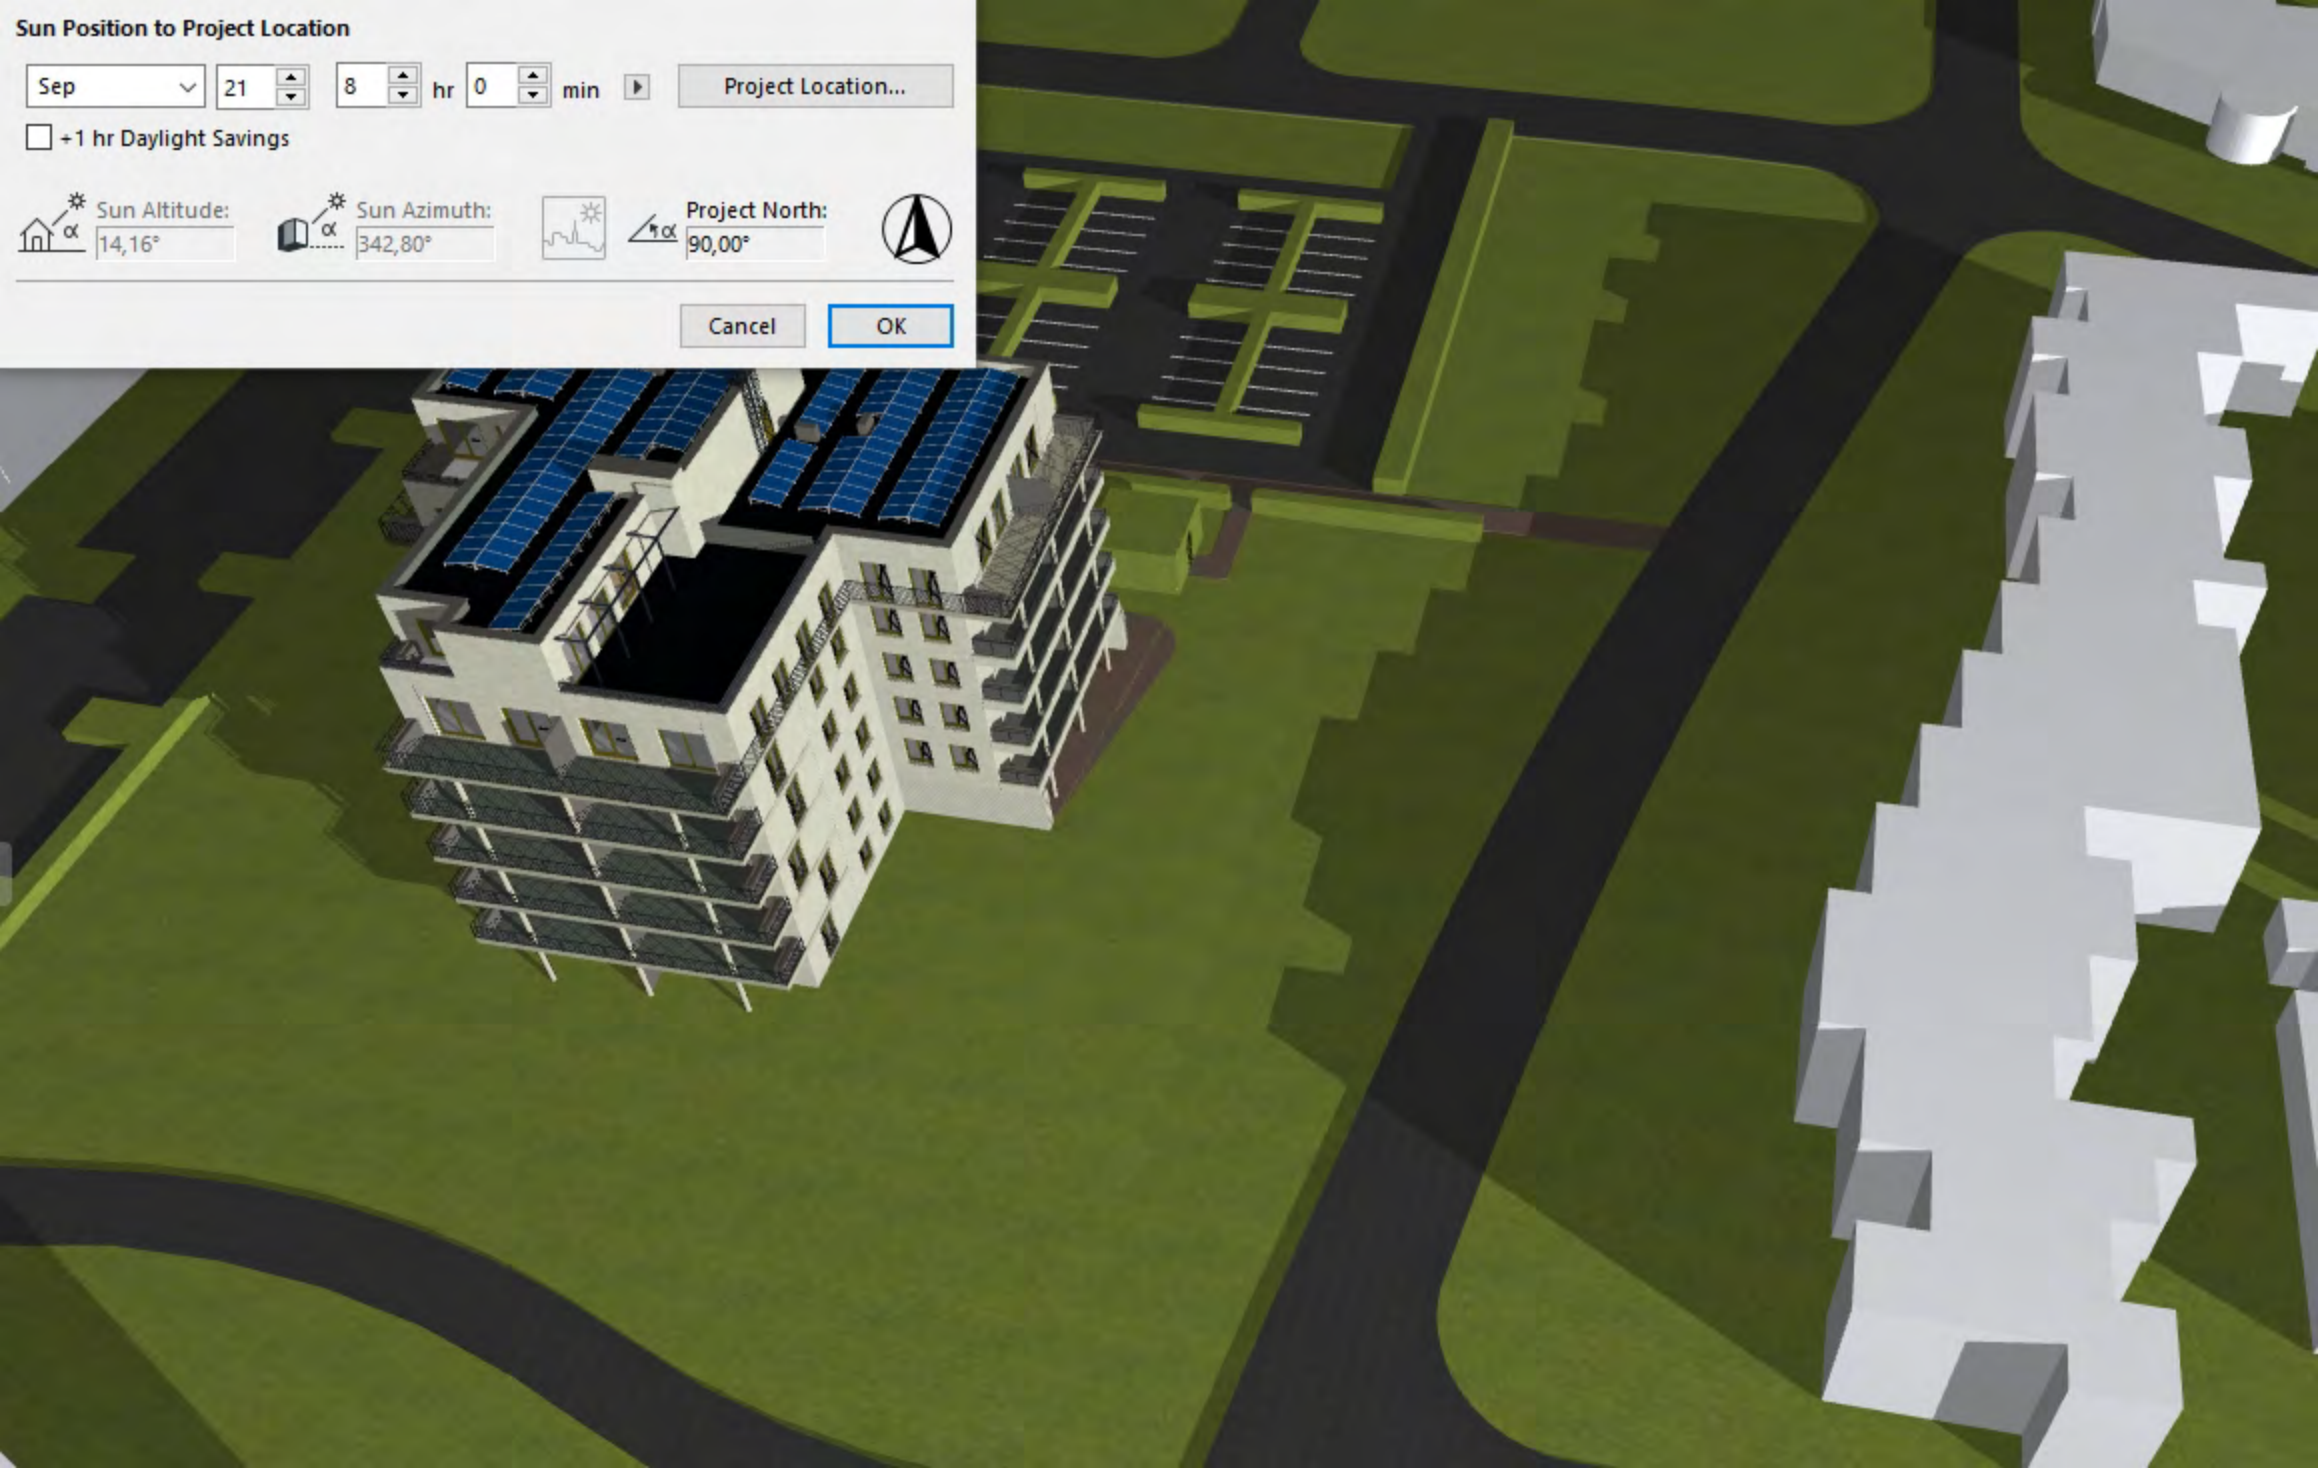

### Sun Position to Project Location

Jun ▾ 21 ▾ 19 ▾ hr 0 ▾ min ▾ ▶ Project Location...

+1 hr Daylight Savings

 Sun Altitude: 15,26°

 Sun Azimuth: 161,27°

  Project North: 90,00°

Cancel OK

### Sun Position to Project Location

Sep 21 8 hr 0 min ▶ Project Location...

+1 hr Daylight Savings

 Sun Altitude: 14,16°

 Sun Azimuth: 342,80°

 Project North: 90,00°

Cancel OK

### Sun Position to Project Location

Sep 21 9 hr 0 min ▶ Project Location...

+1 hr Daylight Savings

 Sun Altitude: 22,68°

 Sun Azimuth: 329,77°

  Project North: 90,00°

Cancel OK

### Sun Position to Project Location

Sep 21 10 hr 0 min ▶ Project Location...

+1 hr Daylight Savings

Sun Altitude: 30,07°    Sun Azimuth: 315,18°    Project North: 90,00°

Cancel OK