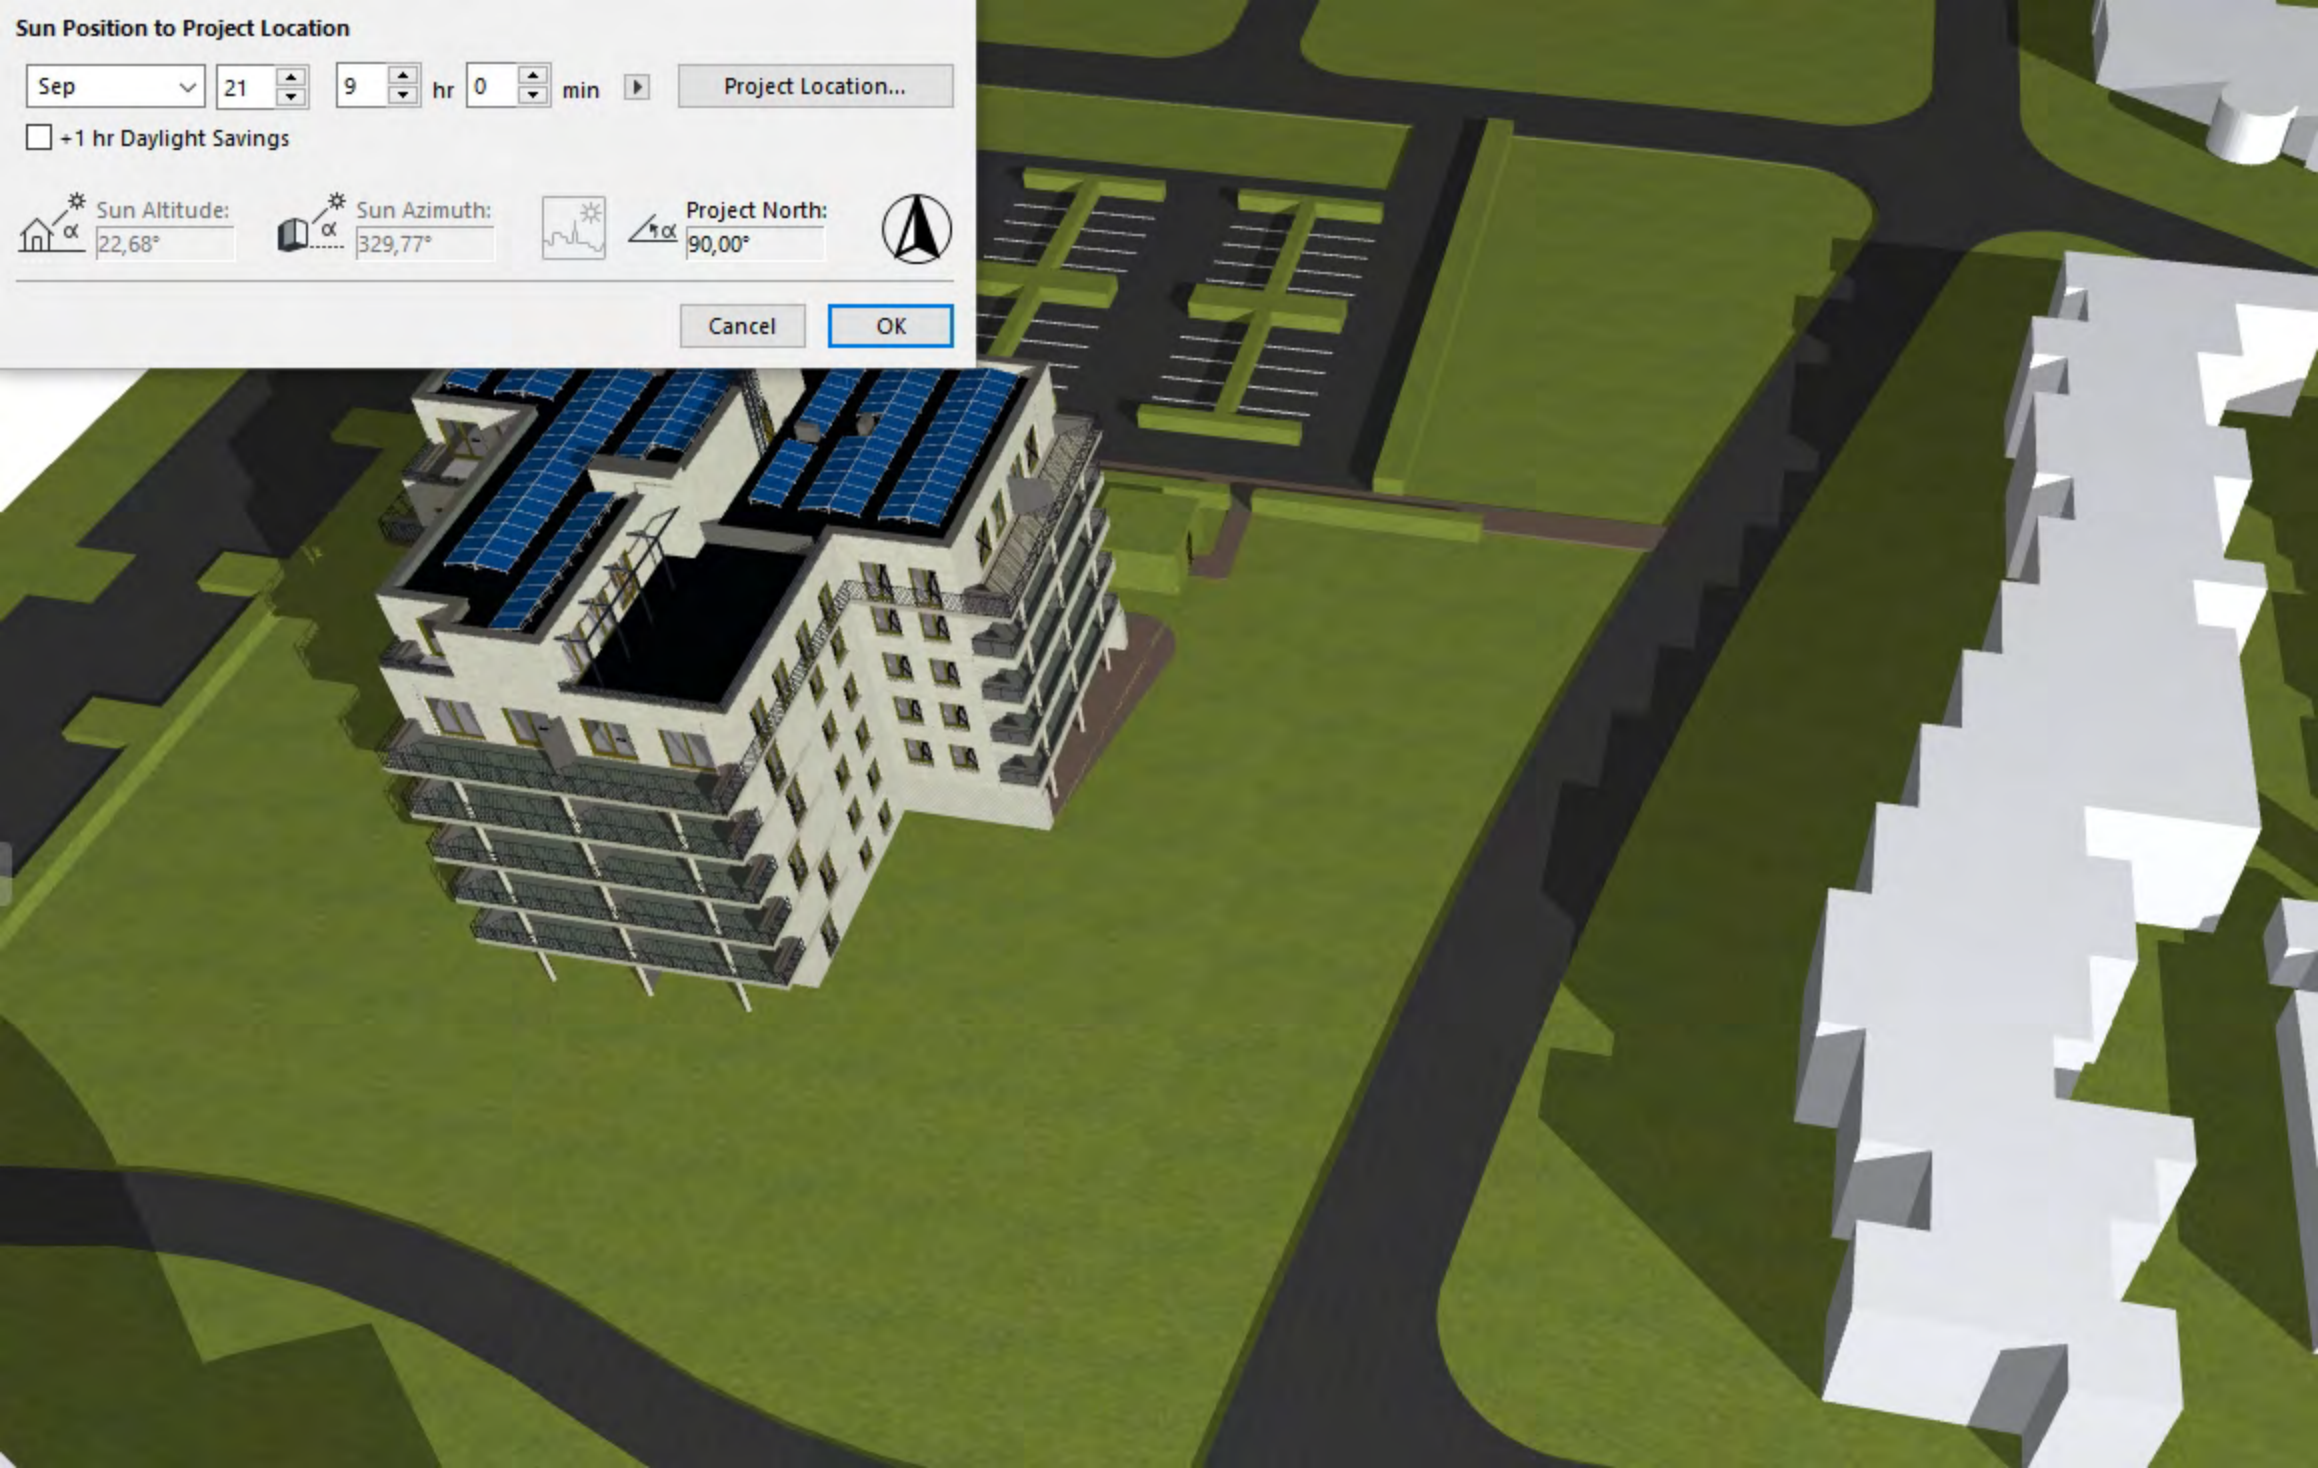

### Sun Position to Project Location

Sep 21 8 hr 0 min ▶ Project Location...

+1 hr Daylight Savings

 Sun Altitude: 14,16°

 Sun Azimuth: 342,80°

 Project North: 90,00°

Cancel OK

### Sun Position to Project Location

Sep 21 9 hr 0 min ▶ Project Location...

+1 hr Daylight Savings

 Sun Altitude: 22,68°

 Sun Azimuth: 329,77°

  Project North: 90,00°

Cancel OK

### Sun Position to Project Location

Sep 21 10 hr 0 min ▶ Project Location...

+1 hr Daylight Savings

Sun Altitude: 30,07°    Sun Azimuth: 315,18°    Project North: 90,00°

Cancel OK

### Sun Position to Project Location

Sep 21 11 hr 0 min ▶ Project Location...

+1 hr Daylight Savings

Sun Altitude: 35,66° Sun Azimuth: 298,58° Project North: 90,00°

Cancel OK