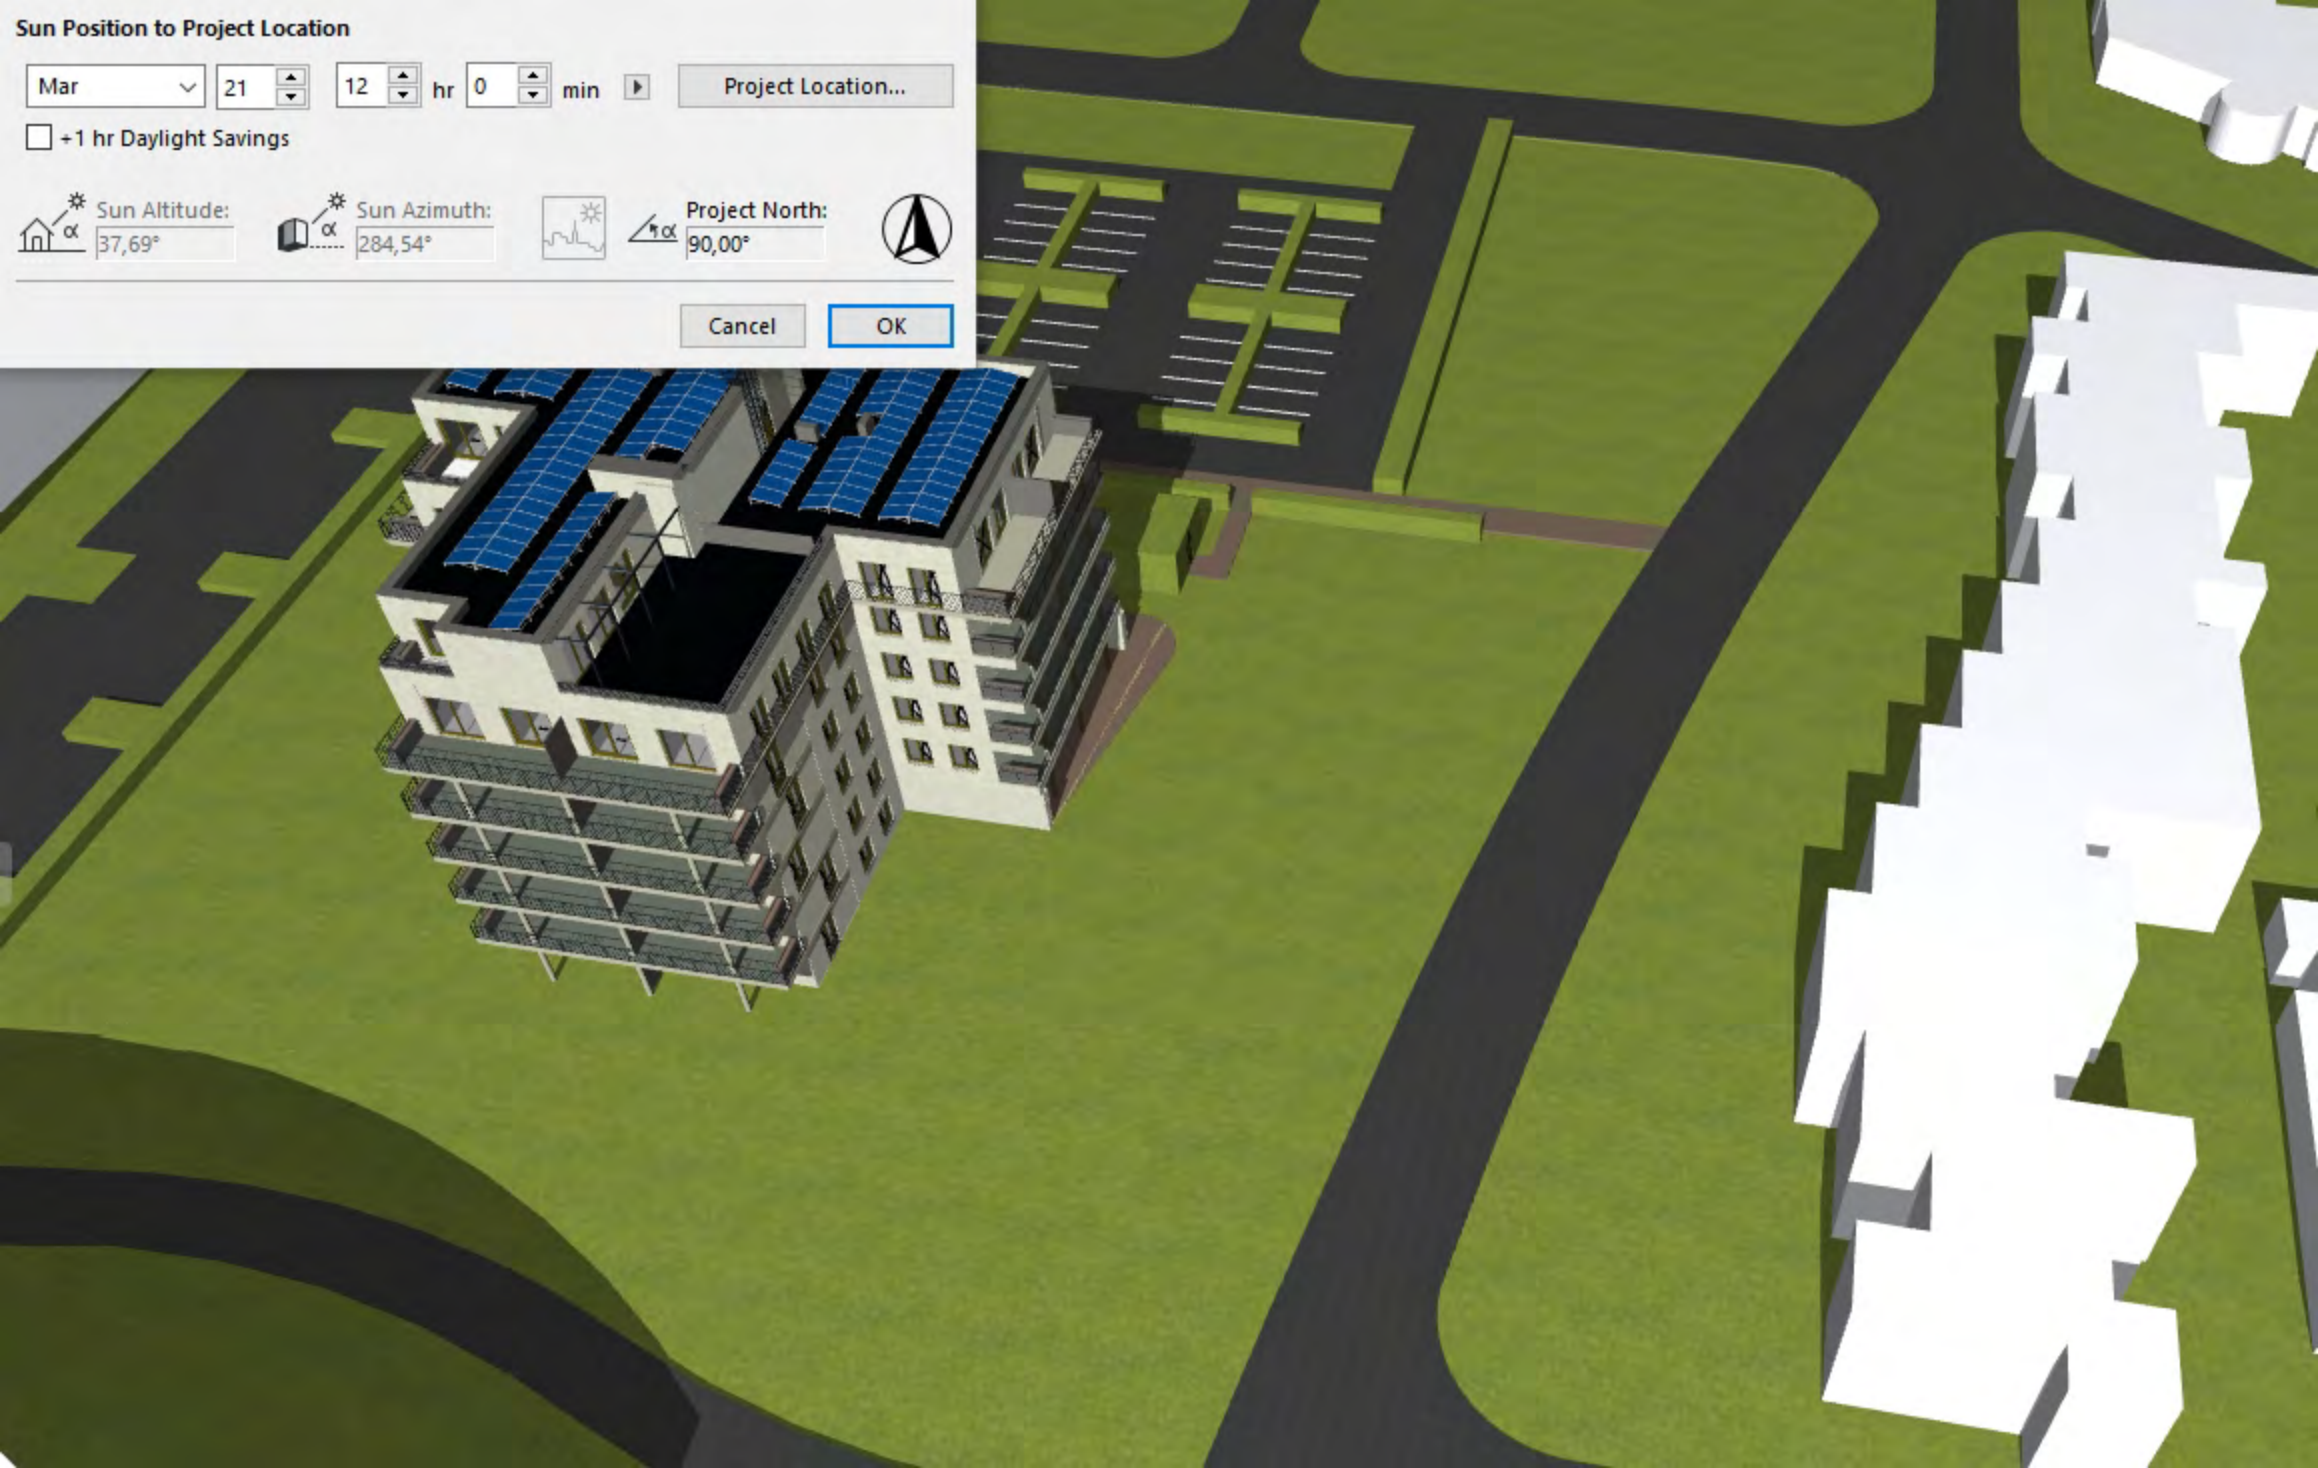

### Sun Position to Project Location

Mar 21 12 hr 0 min ▶ Project Location...

+1 hr Daylight Savings

 Sun Altitude: 37,69°

 Sun Azimuth: 284,54°

 Project North: 90,00°

Cancel OK

### Sun Position to Project Location

Mar 21 13 hr 0 min ▶ Project Location...

+1 hr Daylight Savings

 Sun Altitude: 38,51°

 Sun Azimuth: 265,48°

 Project North: 90,00°

Cancel OK

### Sun Position to Project Location

Mar 21 14 hr 0 min ▶ Project Location...

+1 hr Daylight Savings

 Sun Altitude: 36,27°

 Sun Azimuth: 246,78°

 Project North: 90,00°

Cancel OK