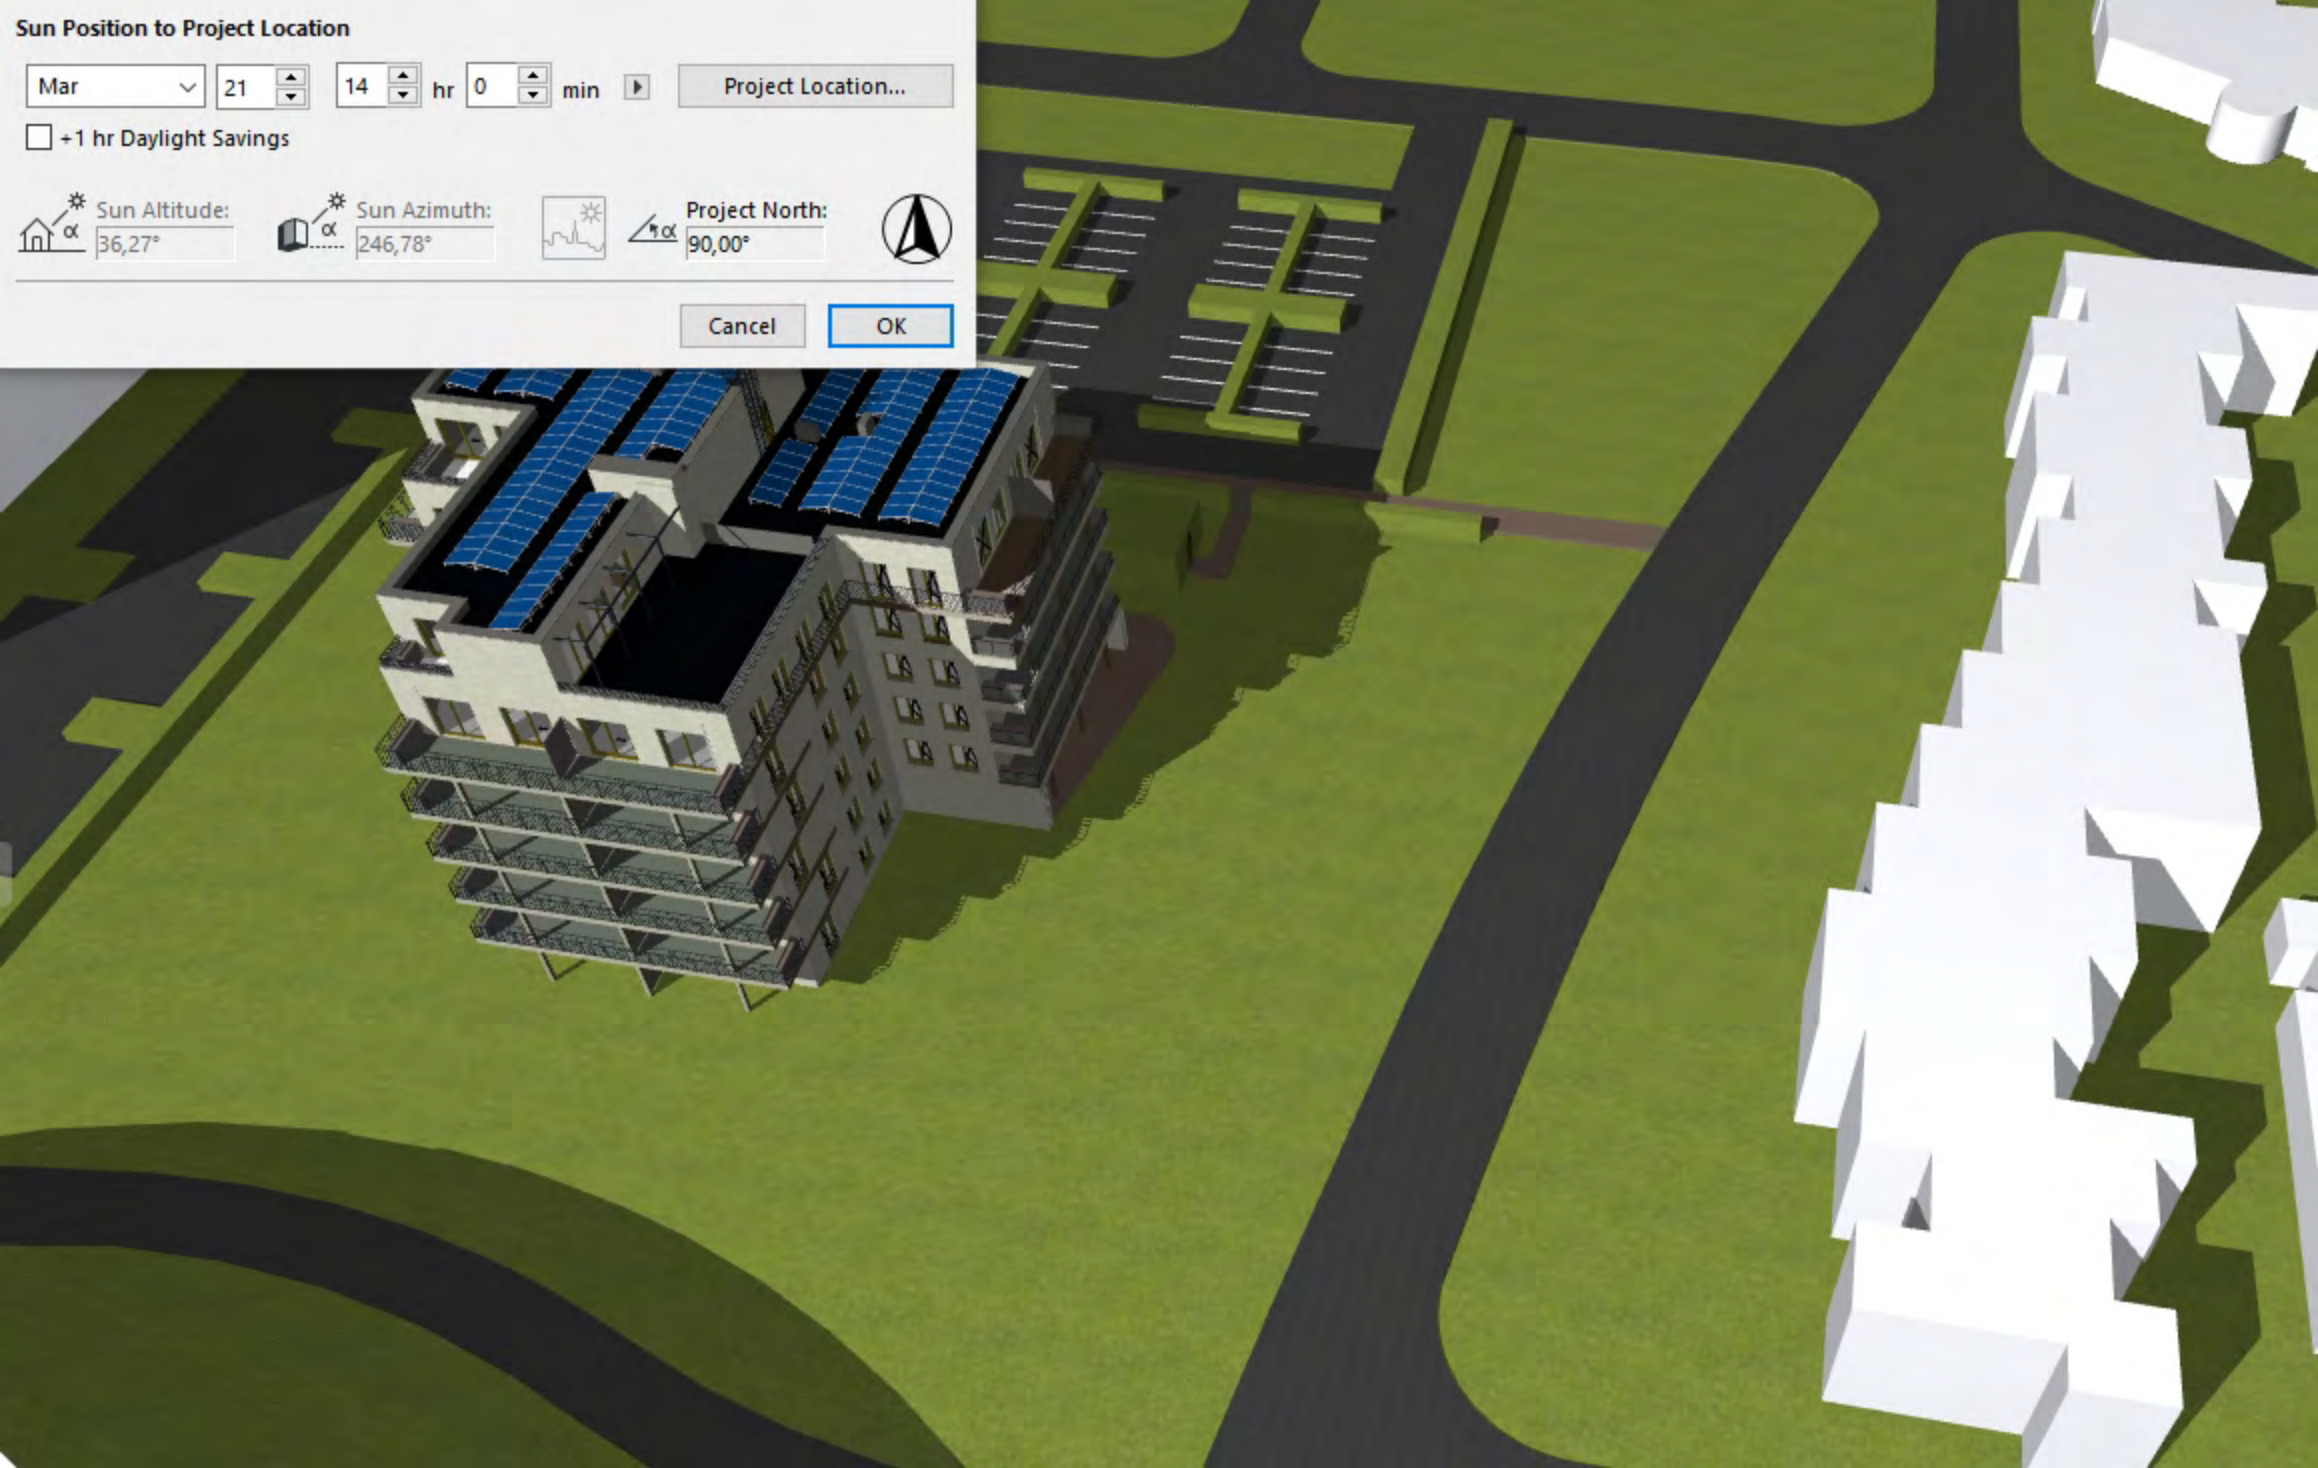

### Sun Position to Project Location

Mar 21 13 hr 0 min ▶ Project Location...

+1 hr Daylight Savings

 Sun Altitude: 38,51°

 Sun Azimuth: 265,48°

 Project North: 90,00°

Cancel OK

### Sun Position to Project Location

Mar 21 14 hr 0 min ▶ Project Location...

+1 hr Daylight Savings

 Sun Altitude: 36,27°

 Sun Azimuth: 246,78°

 Project North: 90,00°

Cancel OK

### Sun Position to Project Location

Mar 21 15 hr 0 min

+1 hr Daylight Savings

 Sun Altitude: 31,35°

 Sun Azimuth: 229,69°

 Project North: 90,00°

### Sun Position to Project Location

Mar 21 16 hr 0 min Project Location...

+1 hr Daylight Savings

Sun Altitude: 24,45° Sun Azimuth: 214,59° Project North: 90,00°

Cancel OK