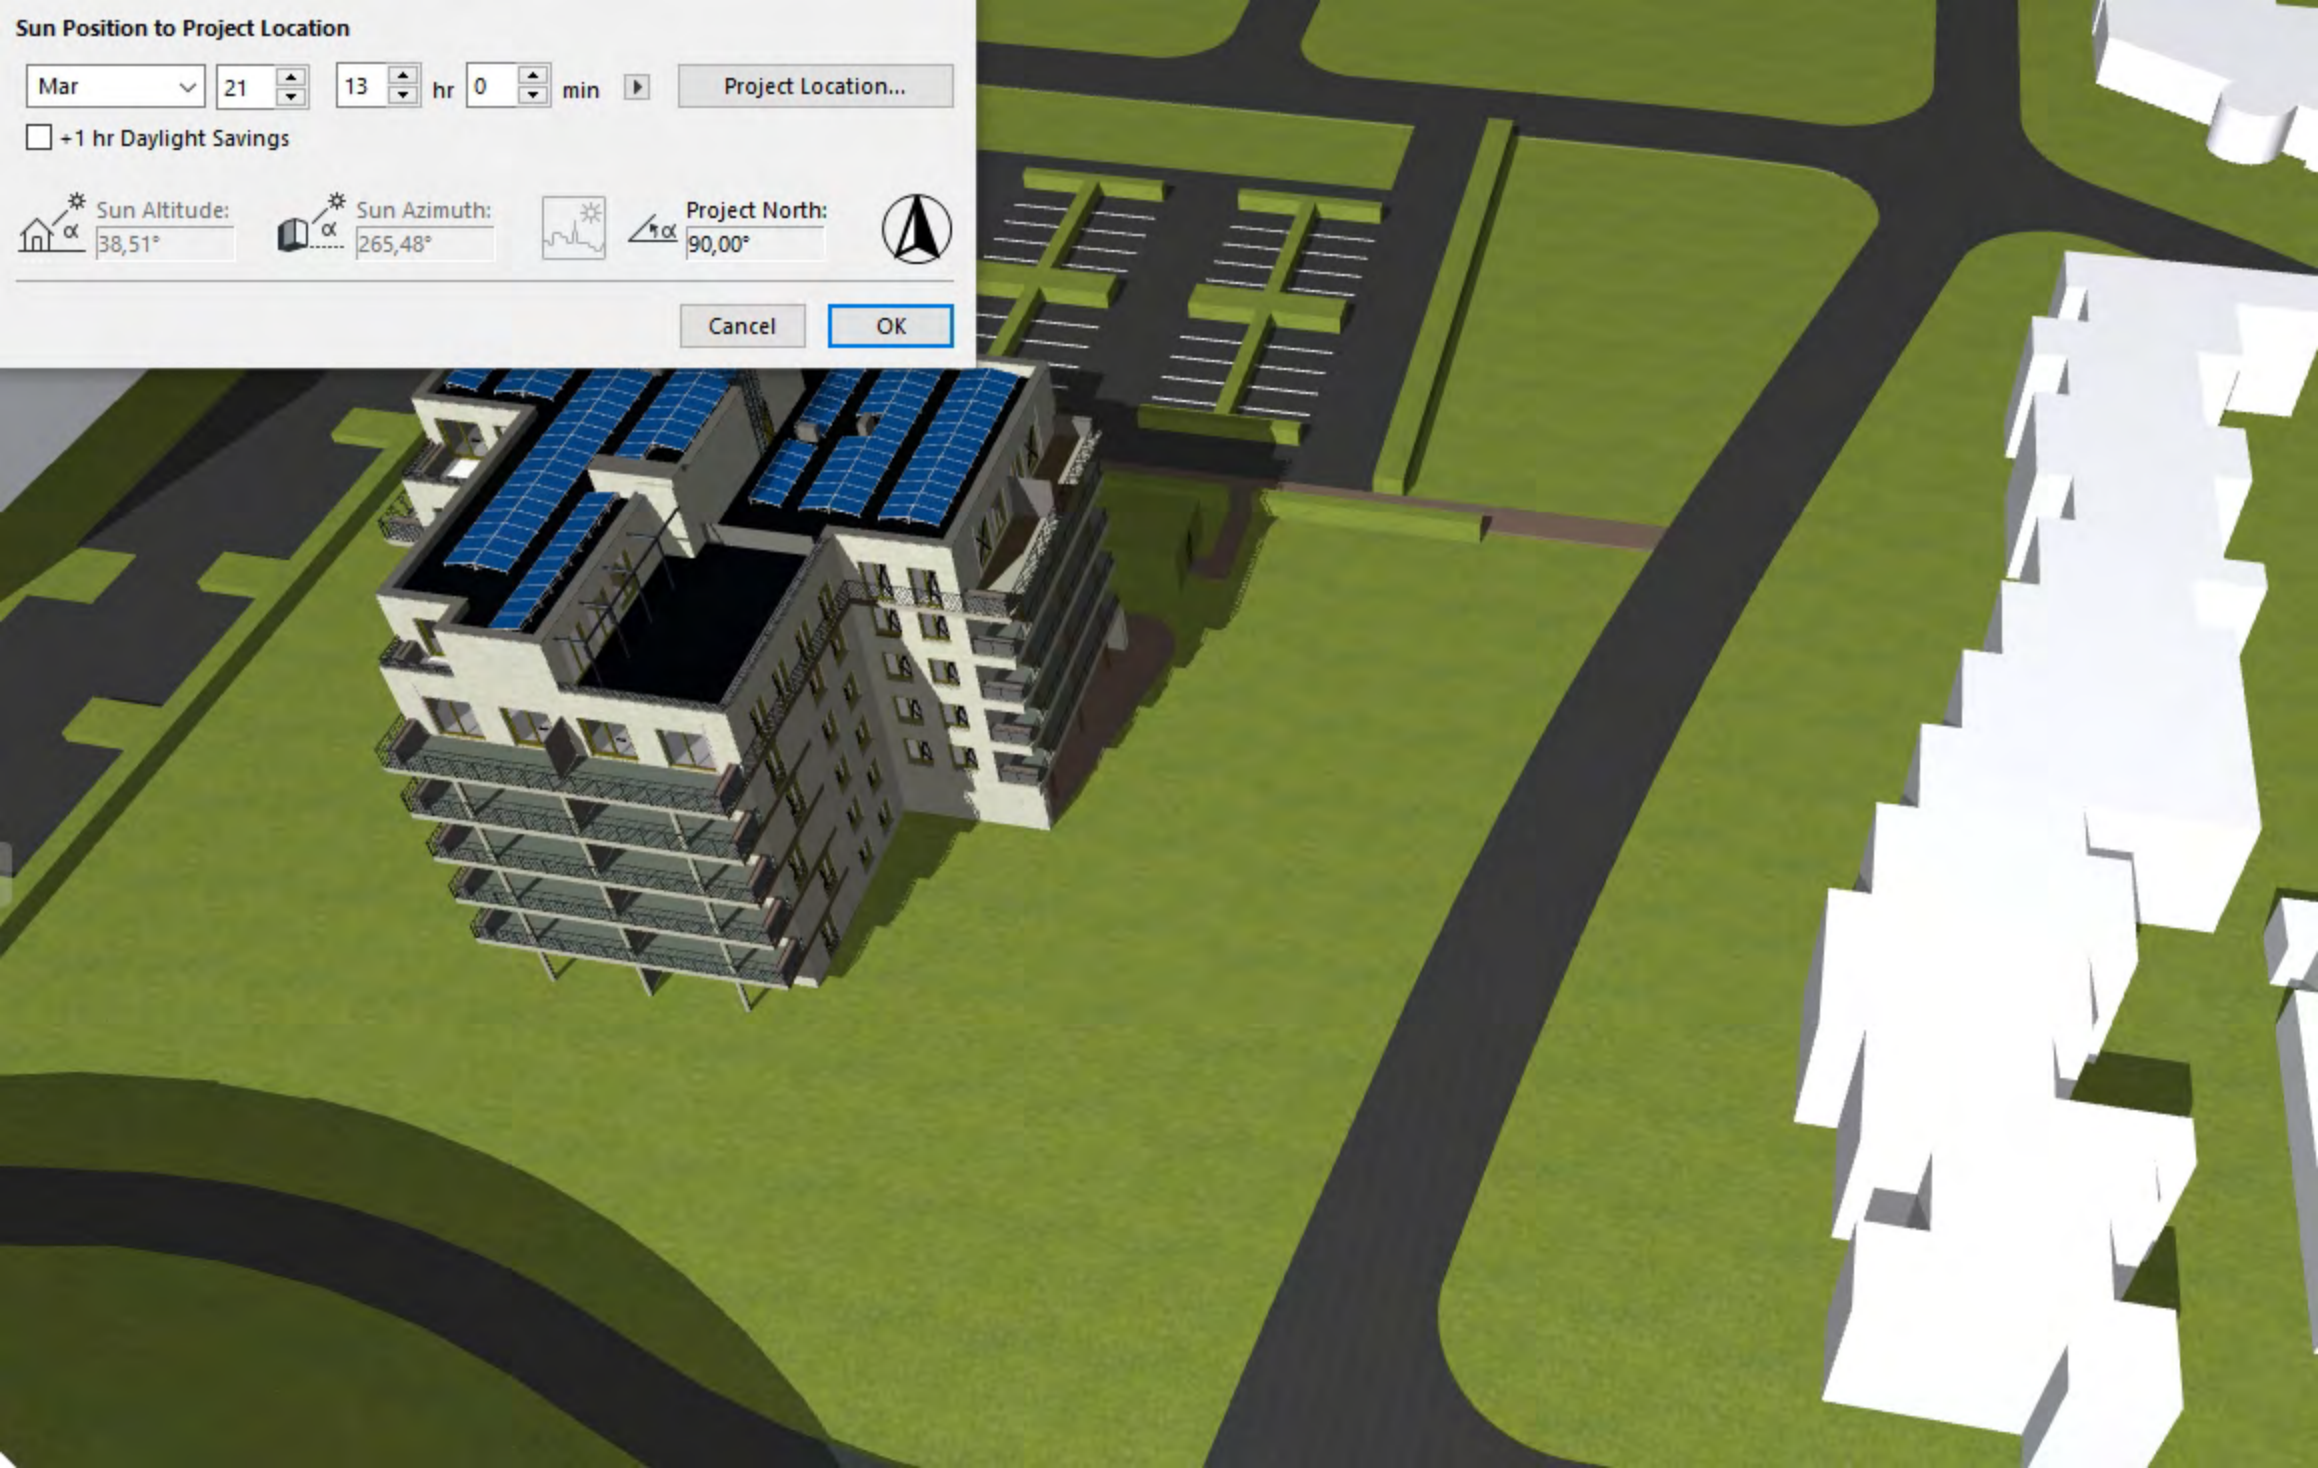

### Sun Position to Project Location

Mar 21 12 hr 0 min ▶ Project Location...

+1 hr Daylight Savings

 Sun Altitude: 37,69°

 Sun Azimuth: 284,54°

 Project North: 90,00°

Cancel OK

### Sun Position to Project Location

Mar 21 13 hr 0 min ▶ Project Location...

+1 hr Daylight Savings

 Sun Altitude: 38,51°

 Sun Azimuth: 265,48°

 Project North: 90,00°

Cancel OK

### Sun Position to Project Location

Mar 21 14 hr 0 min ▶ Project Location...

+1 hr Daylight Savings

 Sun Altitude: 36,27°

 Sun Azimuth: 246,78°

 Project North: 90,00°

Cancel OK

### Sun Position to Project Location

Mar 21 15 hr 0 min

+1 hr Daylight Savings

 Sun Altitude: 31,35°

 Sun Azimuth: 229,69°

 Project North: 90,00°