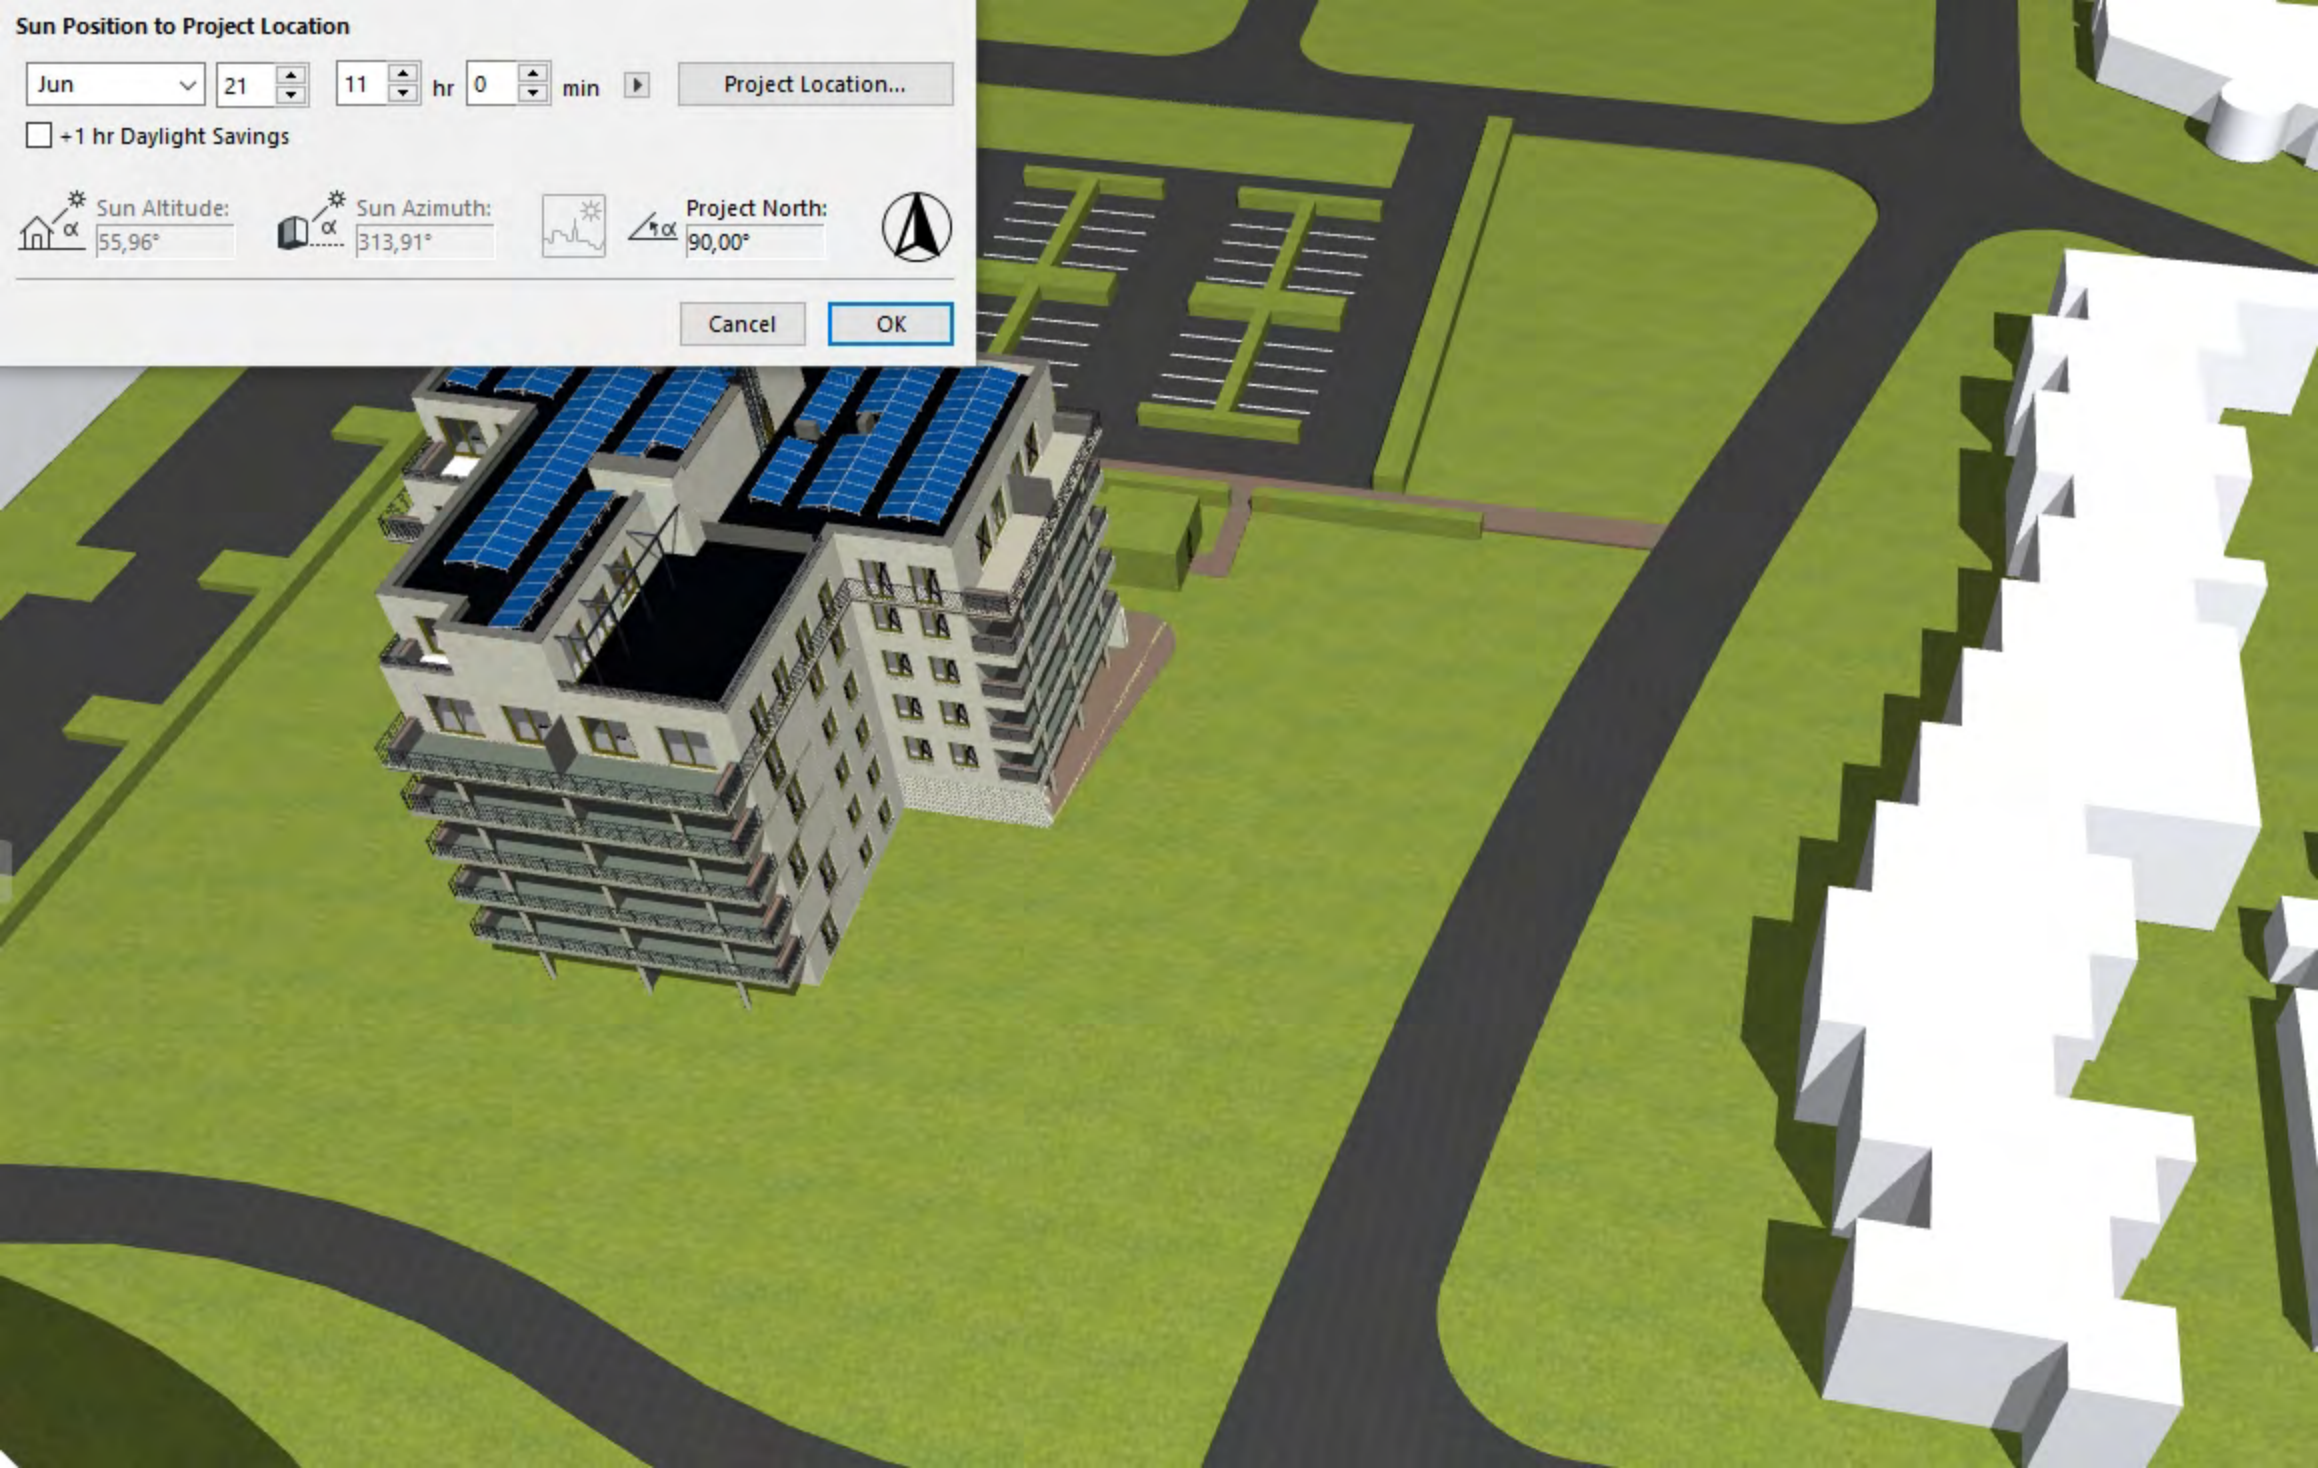

### Sun Position to Project Location

Jun ▾ 21 ▾ 10 ▾ hr 0 ▾ min ▾ ▶ Project Location...

+1 hr Daylight Savings

 Sun Altitude: 48,47°

 Sun Azimuth: 332,87°

  Project North: 90,00°

Cancel OK

### Sun Position to Project Location

Jun ▾ 21 ▾ 11 ▾ hr 0 ▾ min ▾ ▶ Project Location...

+1 hr Daylight Savings

 Sun Altitude: 55,96°

 Sun Azimuth: 313,91°

  Project North: 90,00°

Cancel OK

### Sun Position to Project Location

Jun ▾ 21 ▾ 12 ▾ hr 0 ▾ min ▾ ▶ Project Location...

+1 hr Daylight Savings

 Sun Altitude: 60,87°

 Sun Azimuth: 289,18°

  Project North: 90,00°

Cancel OK

### Sun Position to Project Location

Jun ▾ 21 ▾ 13 ▾ hr 0 ▾ min ▾ ▶ Project Location...

+1 hr Daylight Savings

 Sun Altitude:

 Sun Azimuth:

  Project North: