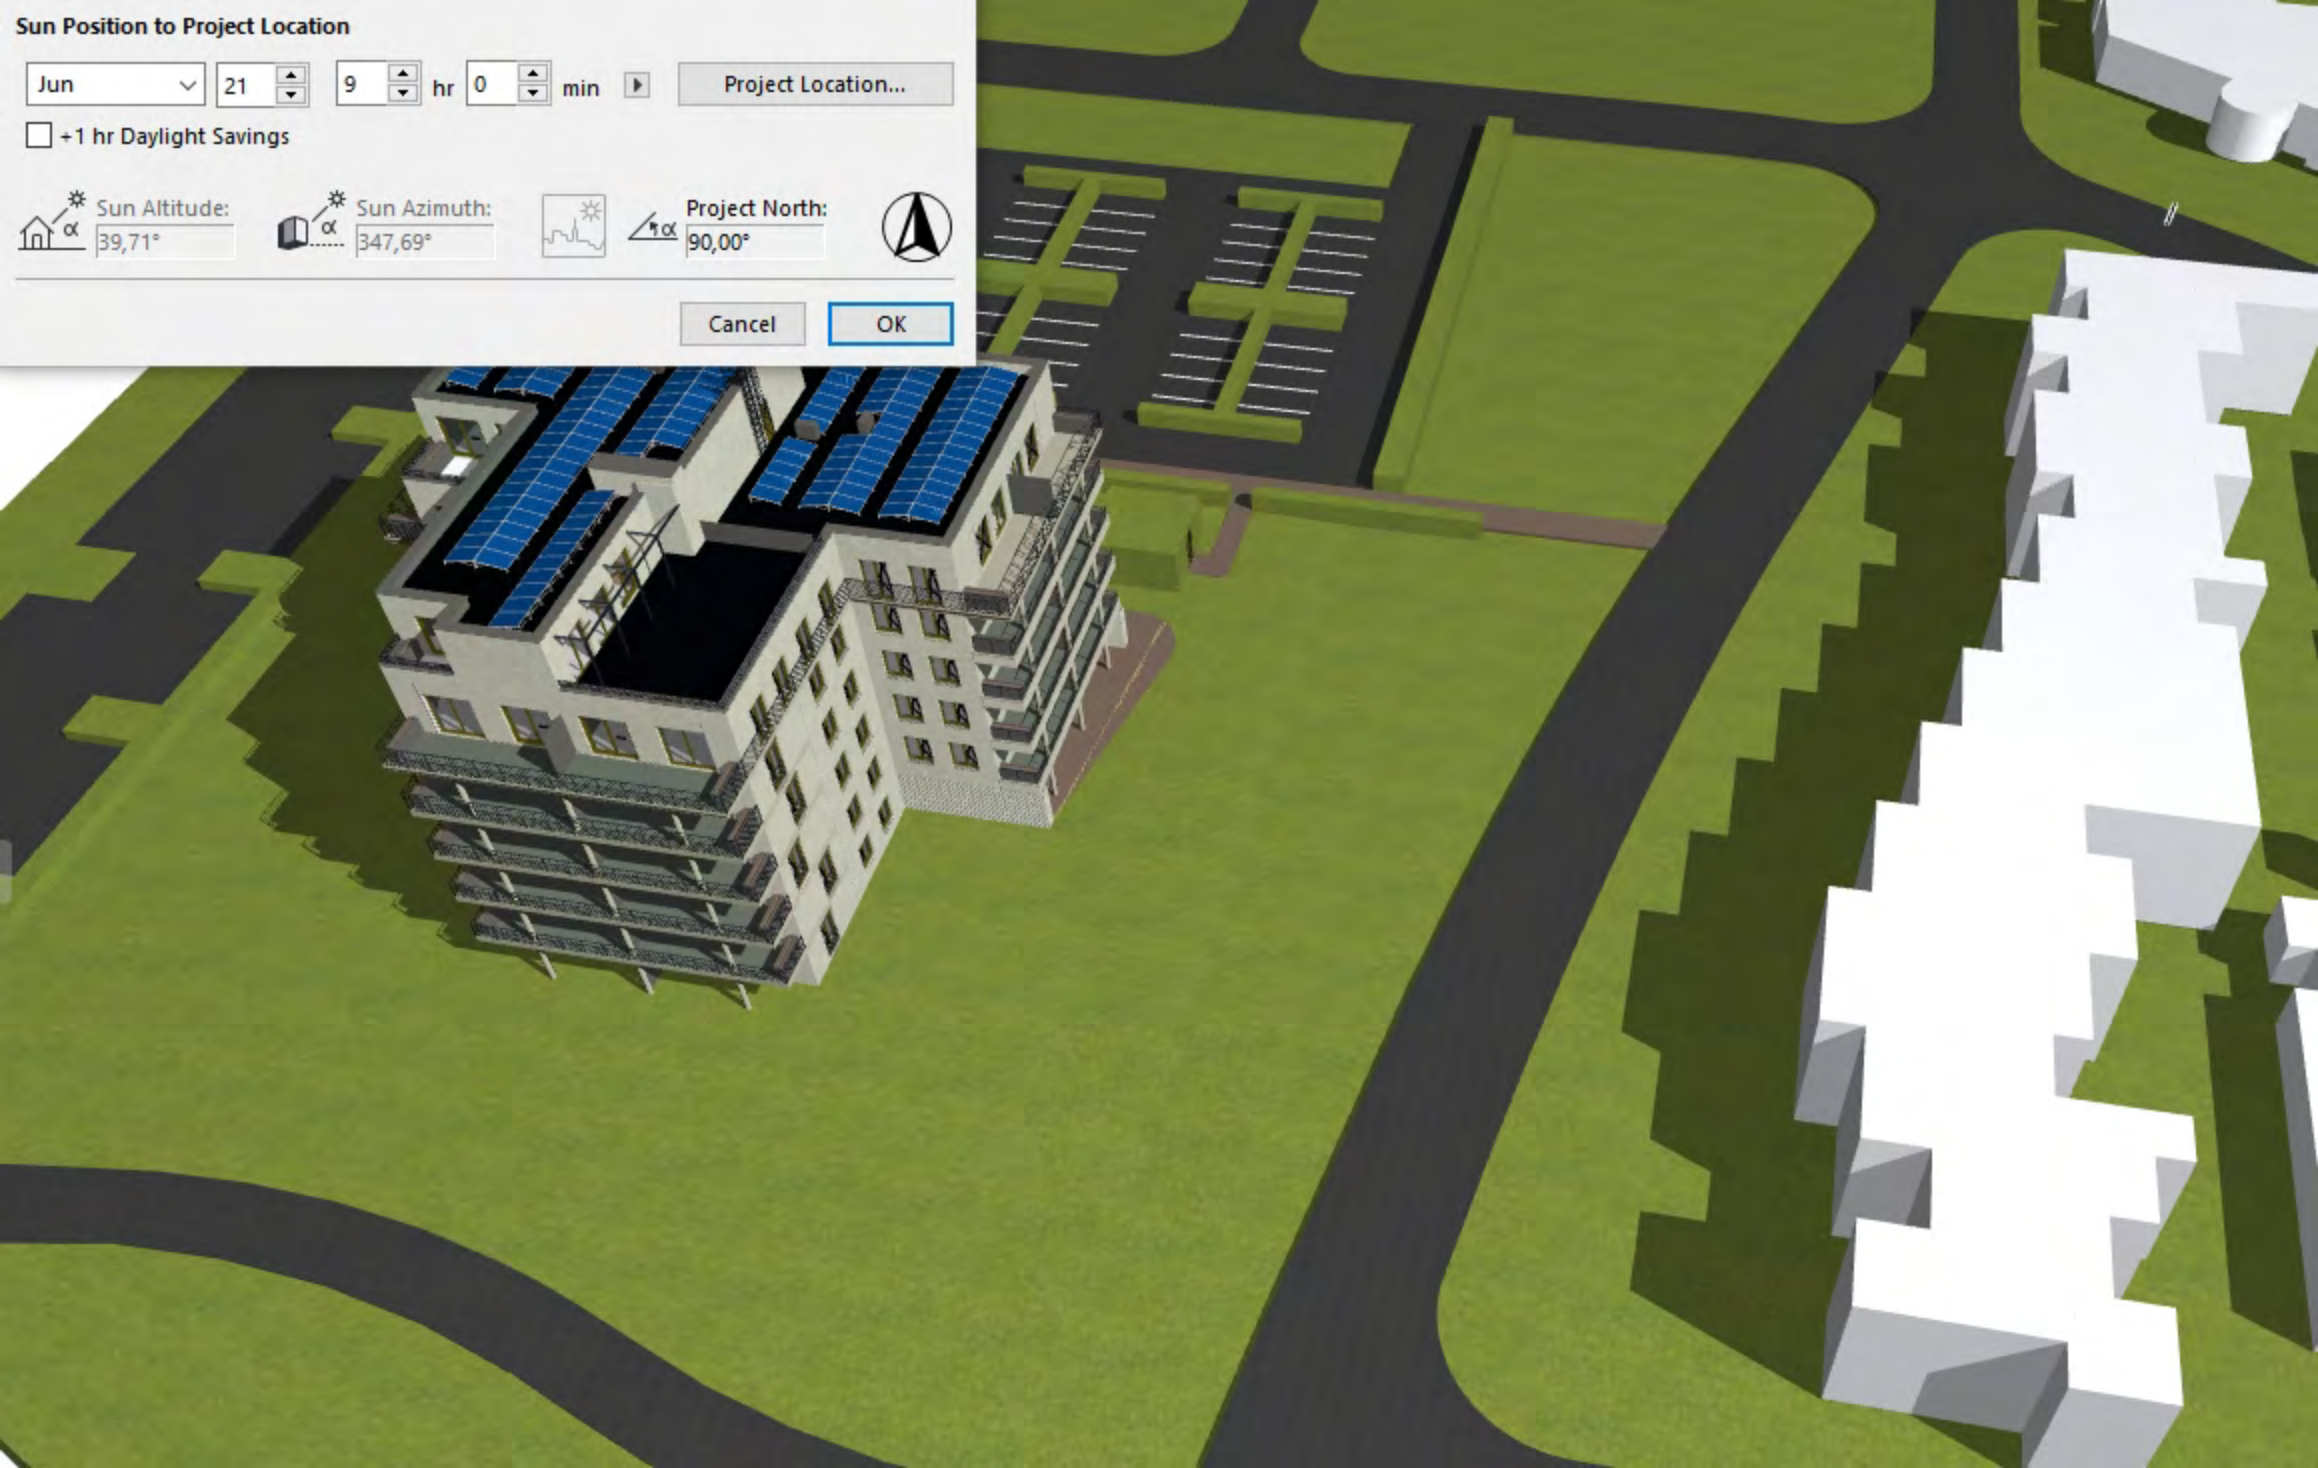

### Sun Position to Project Location

Mar 21 18 hr 0 min ▶ Project Location...

+1 hr Daylight Savings

Sun Altitude: 7,23° Sun Azimuth: 188,92° Project North: 90,00°

Cancel OK

### Sun Position to Project Location

Jun ▾ 21 ▾ 8 ▾ hr 0 ▾ min ▾ ▶ Project Location...

+1 hr Daylight Savings

 Sun Altitude: 30,46°

 Sun Azimuth: 0,17°

  Project North: 90,00°

Cancel OK

### Sun Position to Project Location

Jun ▾ 21 ▾ 9 ▾ hr 0 ▾ min ▾ ▶ Project Location...

+1 hr Daylight Savings

 Sun Altitude:   Sun Azimuth:    Project North:  

### Sun Position to Project Location

Jun ▾ 21 ▾ 10 ▾ hr 0 ▾ min ▾ ▶ Project Location...

+1 hr Daylight Savings

 Sun Altitude: 48,47°

 Sun Azimuth: 332,87°

  Project North: 90,00°

Cancel OK