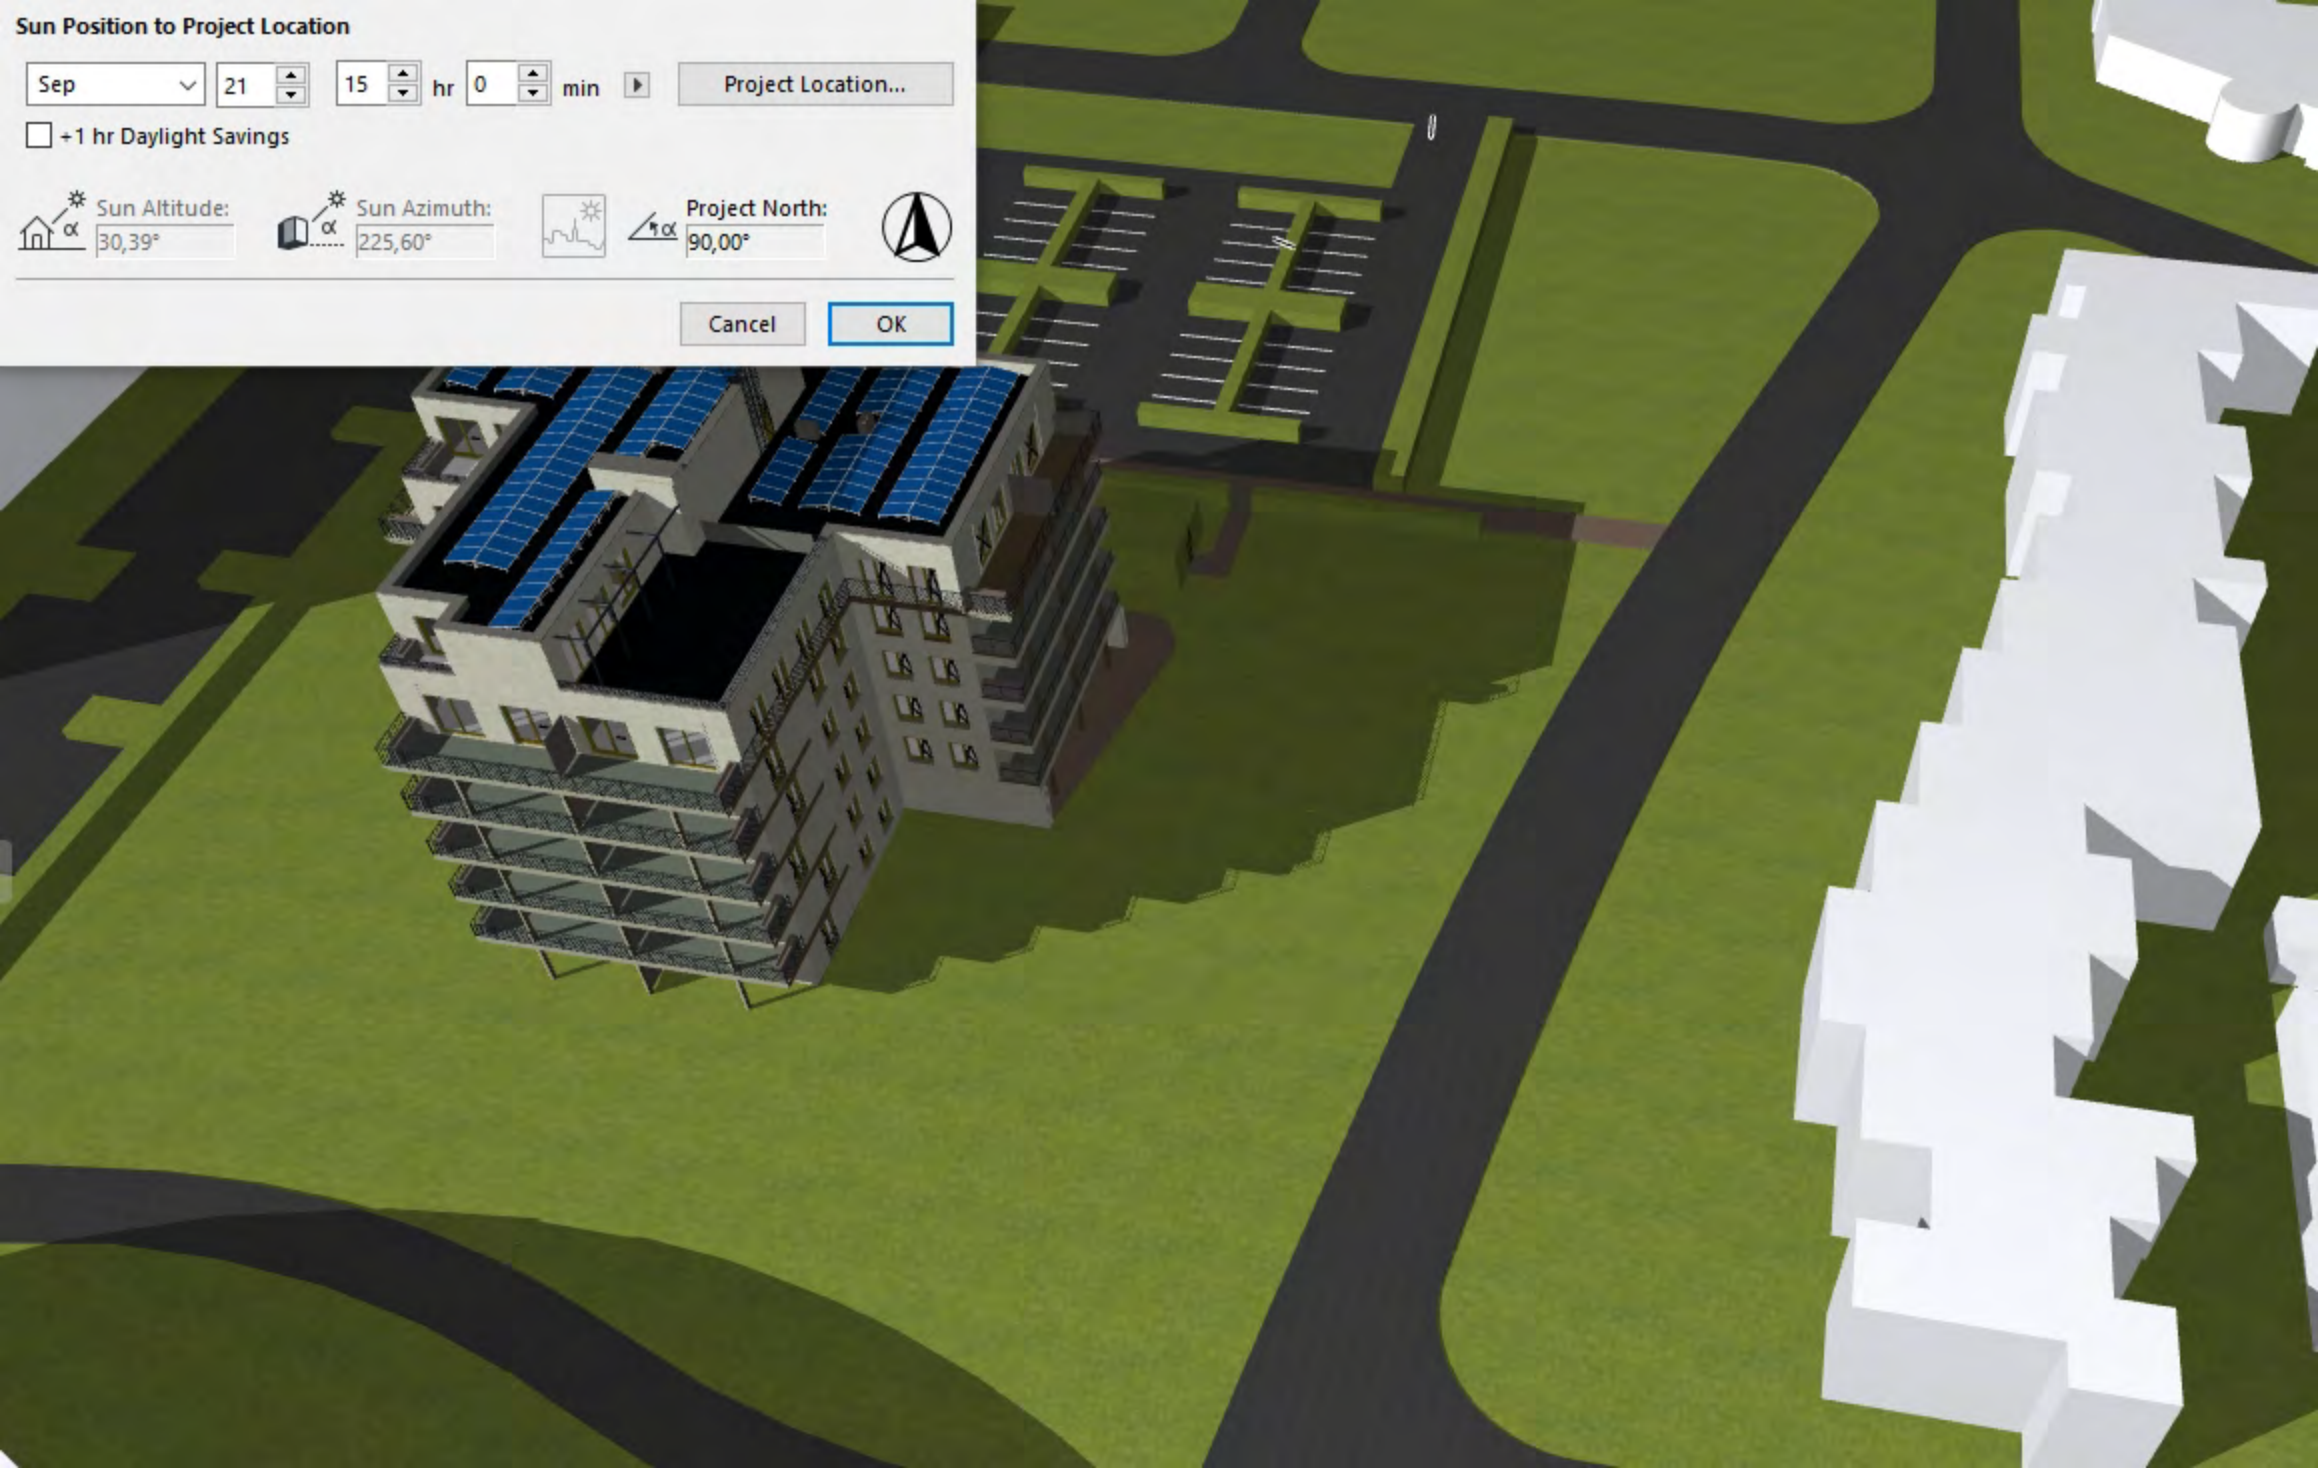

### Sun Position to Project Location

Sep 21 14 hr 0 min ▶ Project Location...

+1 hr Daylight Savings

 Sun Altitude: 35,88°

 Sun Azimuth: 242,30°

 Project North: 90,00°

Cancel OK

### Sun Position to Project Location

Sep 21 15 hr 0 min

+1 hr Daylight Savings

 Sun Altitude: 30,39°

 Sun Azimuth: 225,60°

  Project North: 90,00°

### Sun Position to Project Location

Sep 21 16 hr 0 min

+1 hr Daylight Savings

 Sun Altitude: 23,08°

 Sun Azimuth: 210,91°

  Project North: 90,00°

### Sun Position to Project Location

Sep 21 17 hr 0 min Project Location...

+1 hr Daylight Savings

Sun Altitude: 14,60° Sun Azimuth: 197,82° Project North: 90,00°

Cancel OK