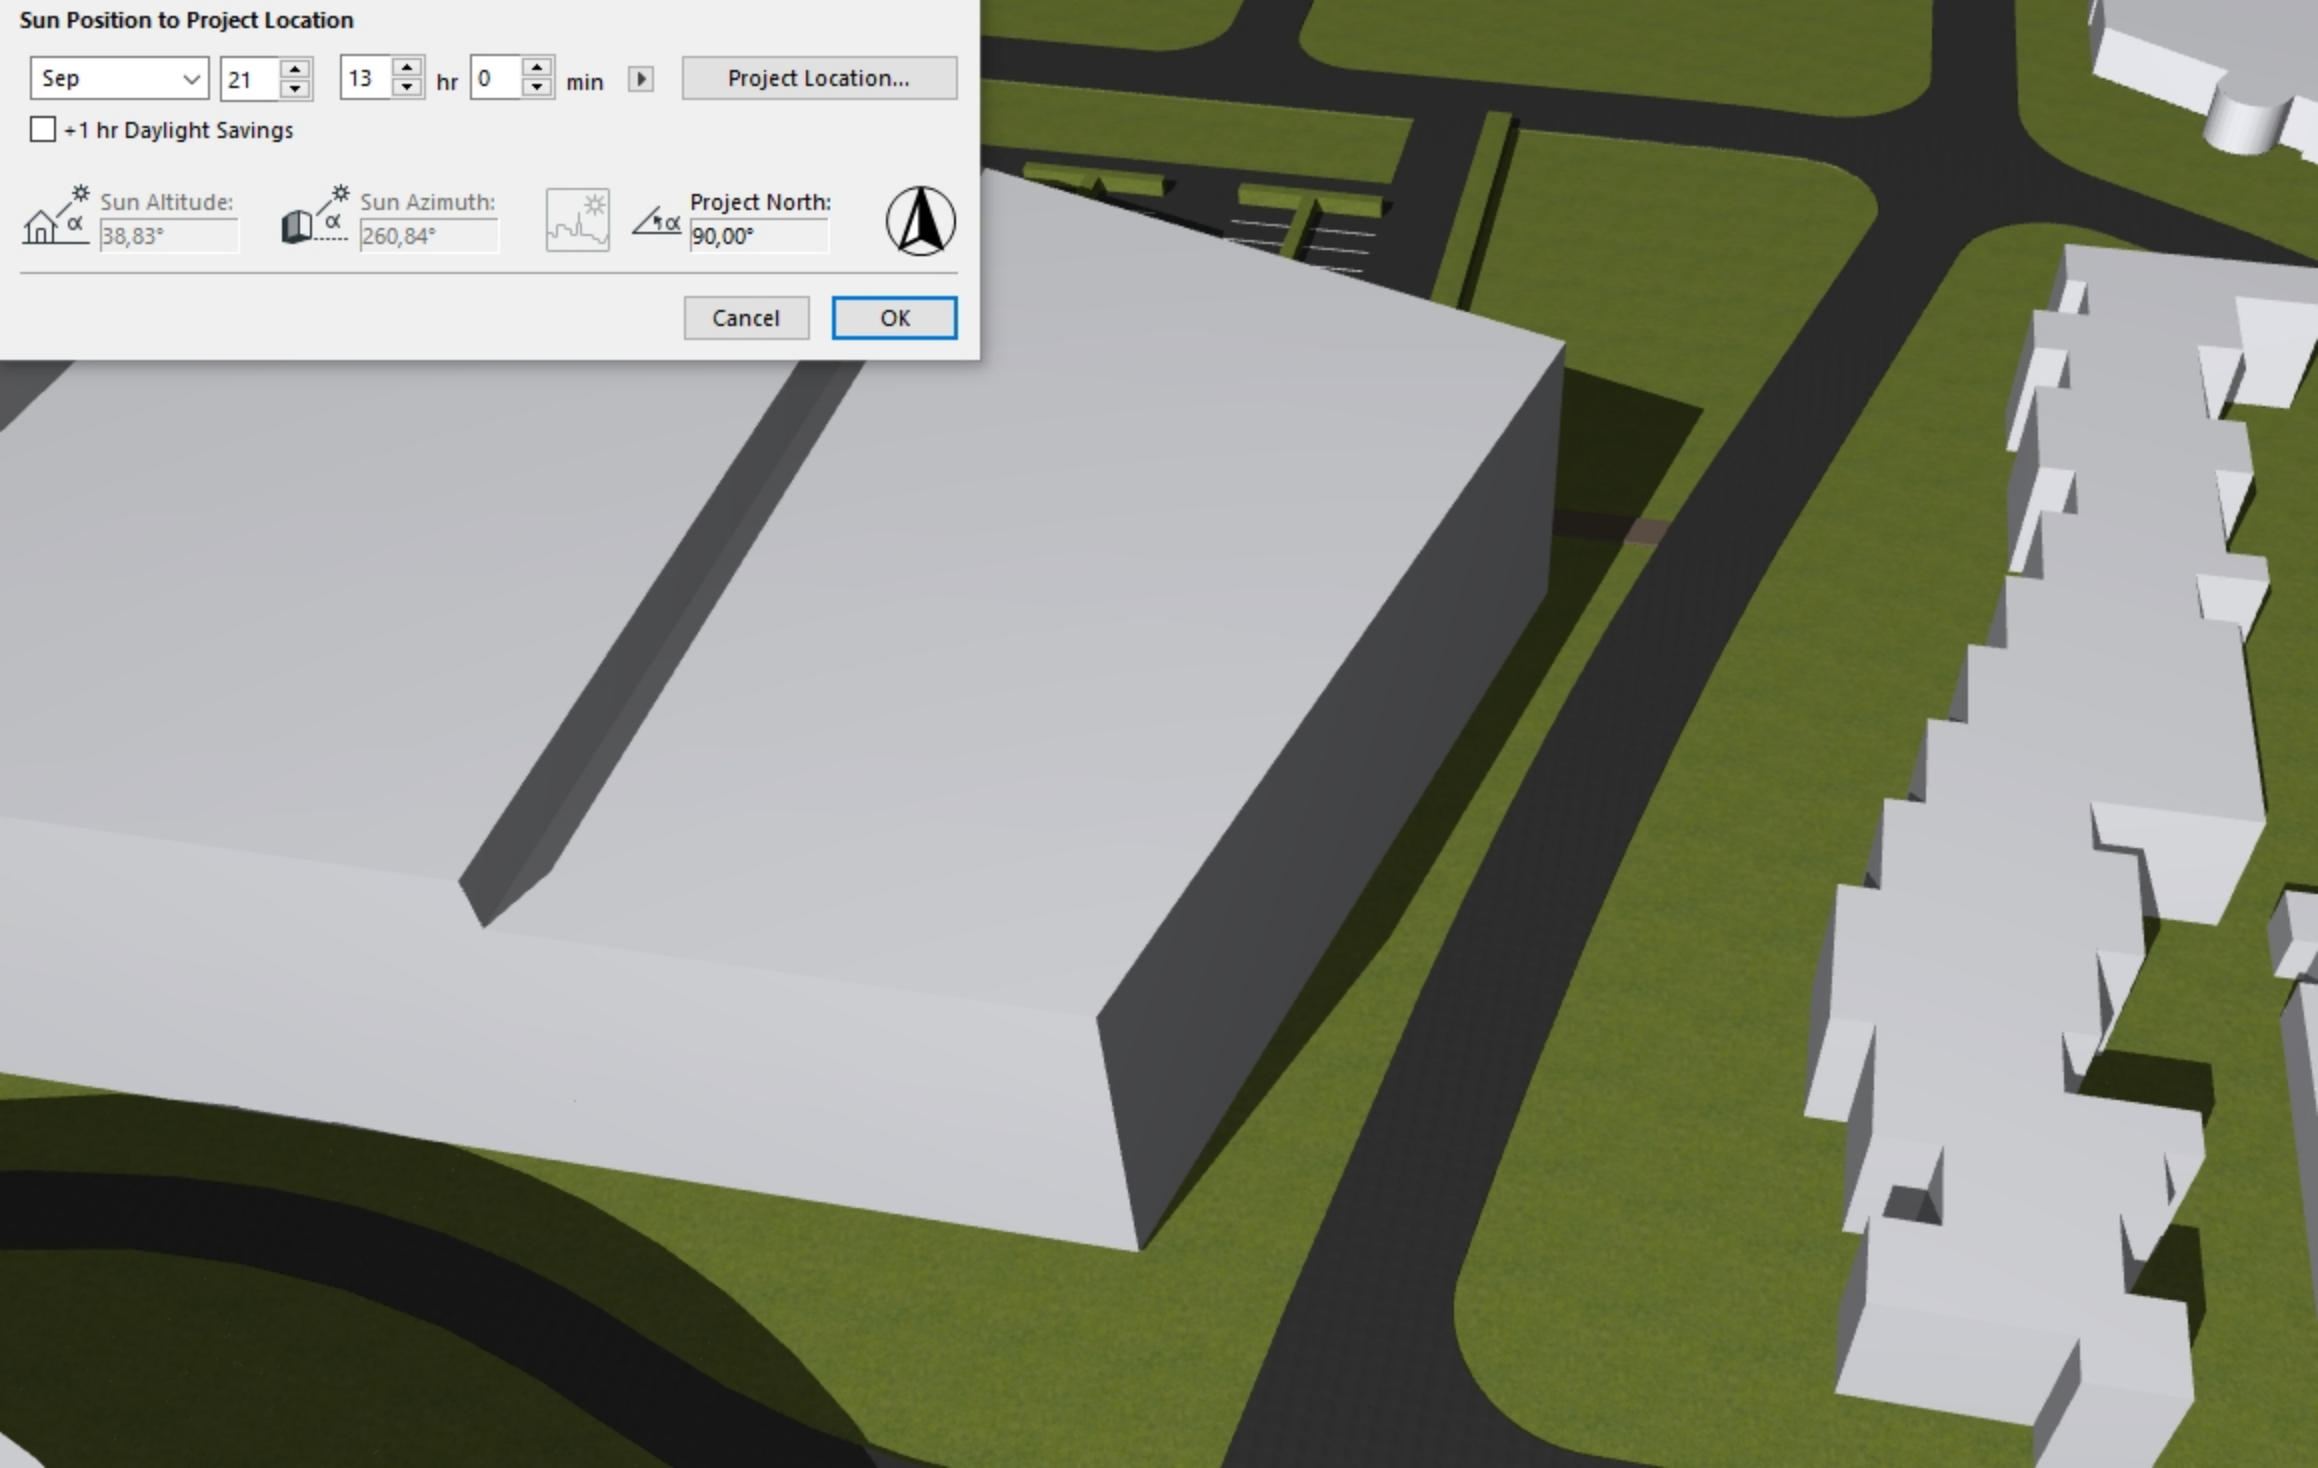

### Sun Position to Project Location

Sep 21 11 hr 0 min Project Location...

+1 hr Daylight Savings

 Sun Altitude:   
 Sun Azimuth:   
  
 Project North:  

Cancel OK

### Sun Position to Project Location

Sep 21 12 hr 0 min Project Location...

+1 hr Daylight Savings

 Sun Altitude: 38,76°  Sun Azimuth: 280,12°   Project North: 90,00° 

Cancel OK

### Sun Position to Project Location

Sep 21 13 hr 0 min Project Location...

+1 hr Daylight Savings

Sun Altitude: 38,83° Sun Azimuth: 260,84° Project North: 90,00°

Cancel OK

### Sun Position to Project Location

Sep 21 14 hr 0 min Project Location...

+1 hr Daylight Savings

Sun Altitude: 35,88° Sun Azimuth: 242,30° Project North: 90,00°

Cancel OK