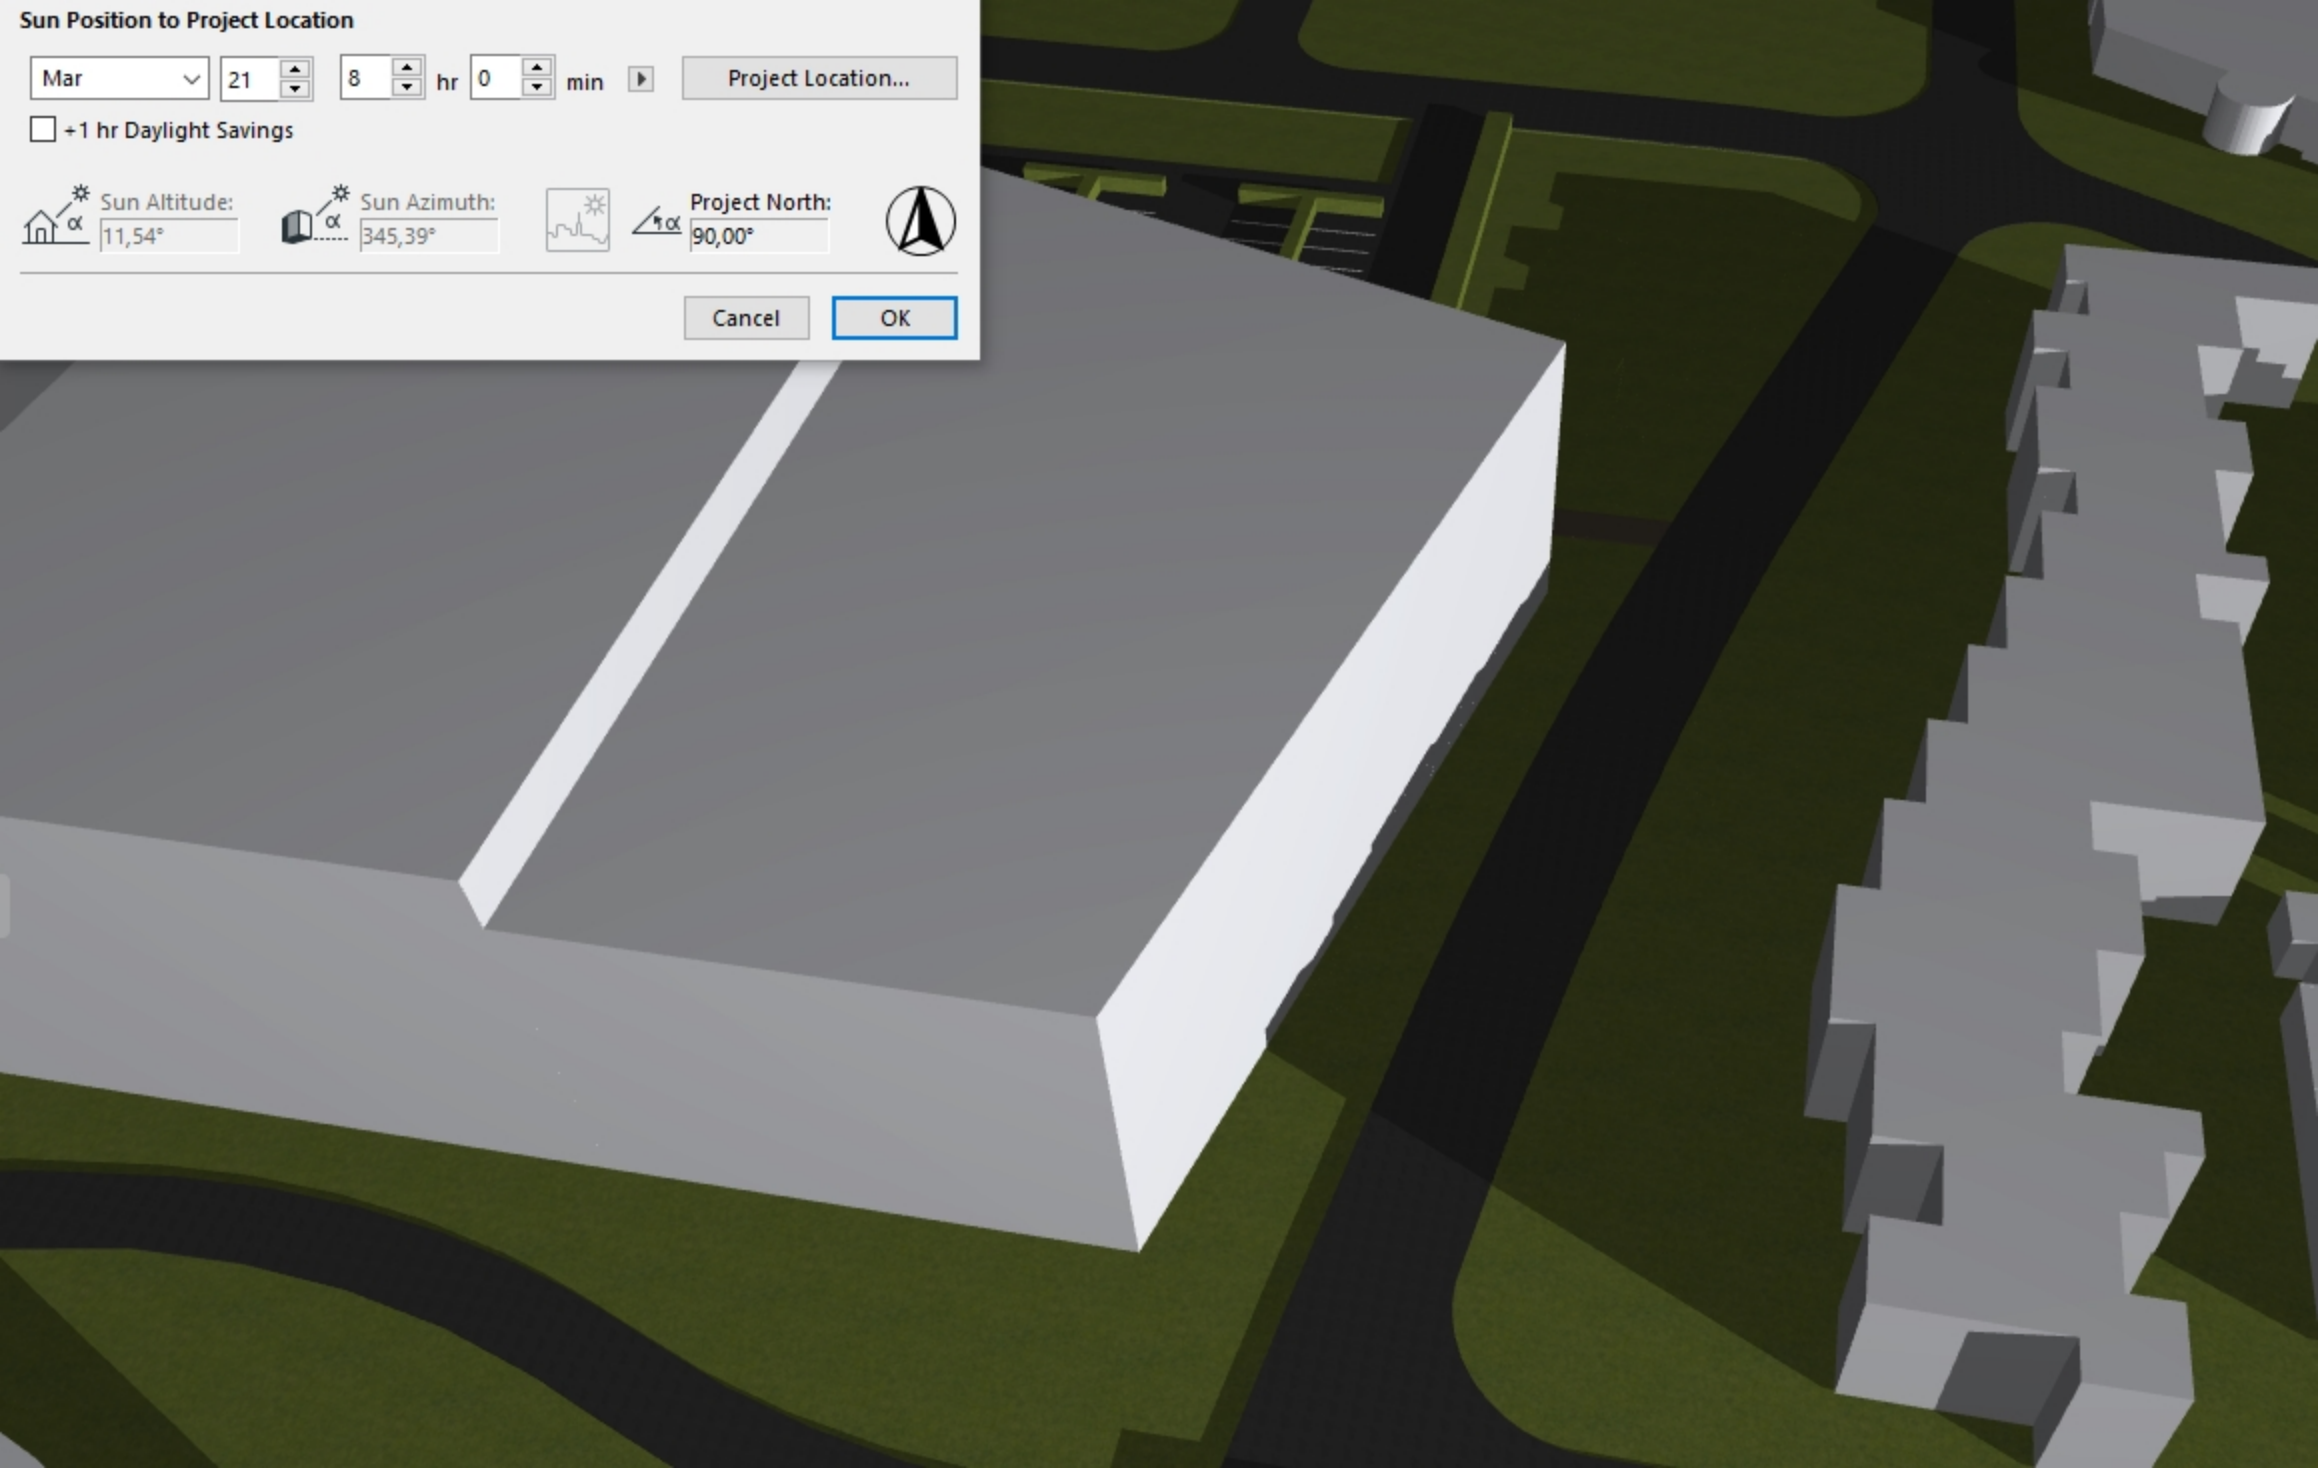

### Sun Position to Project Location

Mar 21 8 hr 0 min Project Location...

+1 hr Daylight Savings

Sun Altitude: 11,54° Sun Azimuth: 345,39° Project North: 90,00°

Cancel OK

### Sun Position to Project Location

Mar 21 9 hr 0 min ▶ Project Location...

+1 hr Daylight Savings

 Sun Altitude: 20,23°  Sun Azimuth: 332,66°   Project North: 90,00° 

Cancel OK