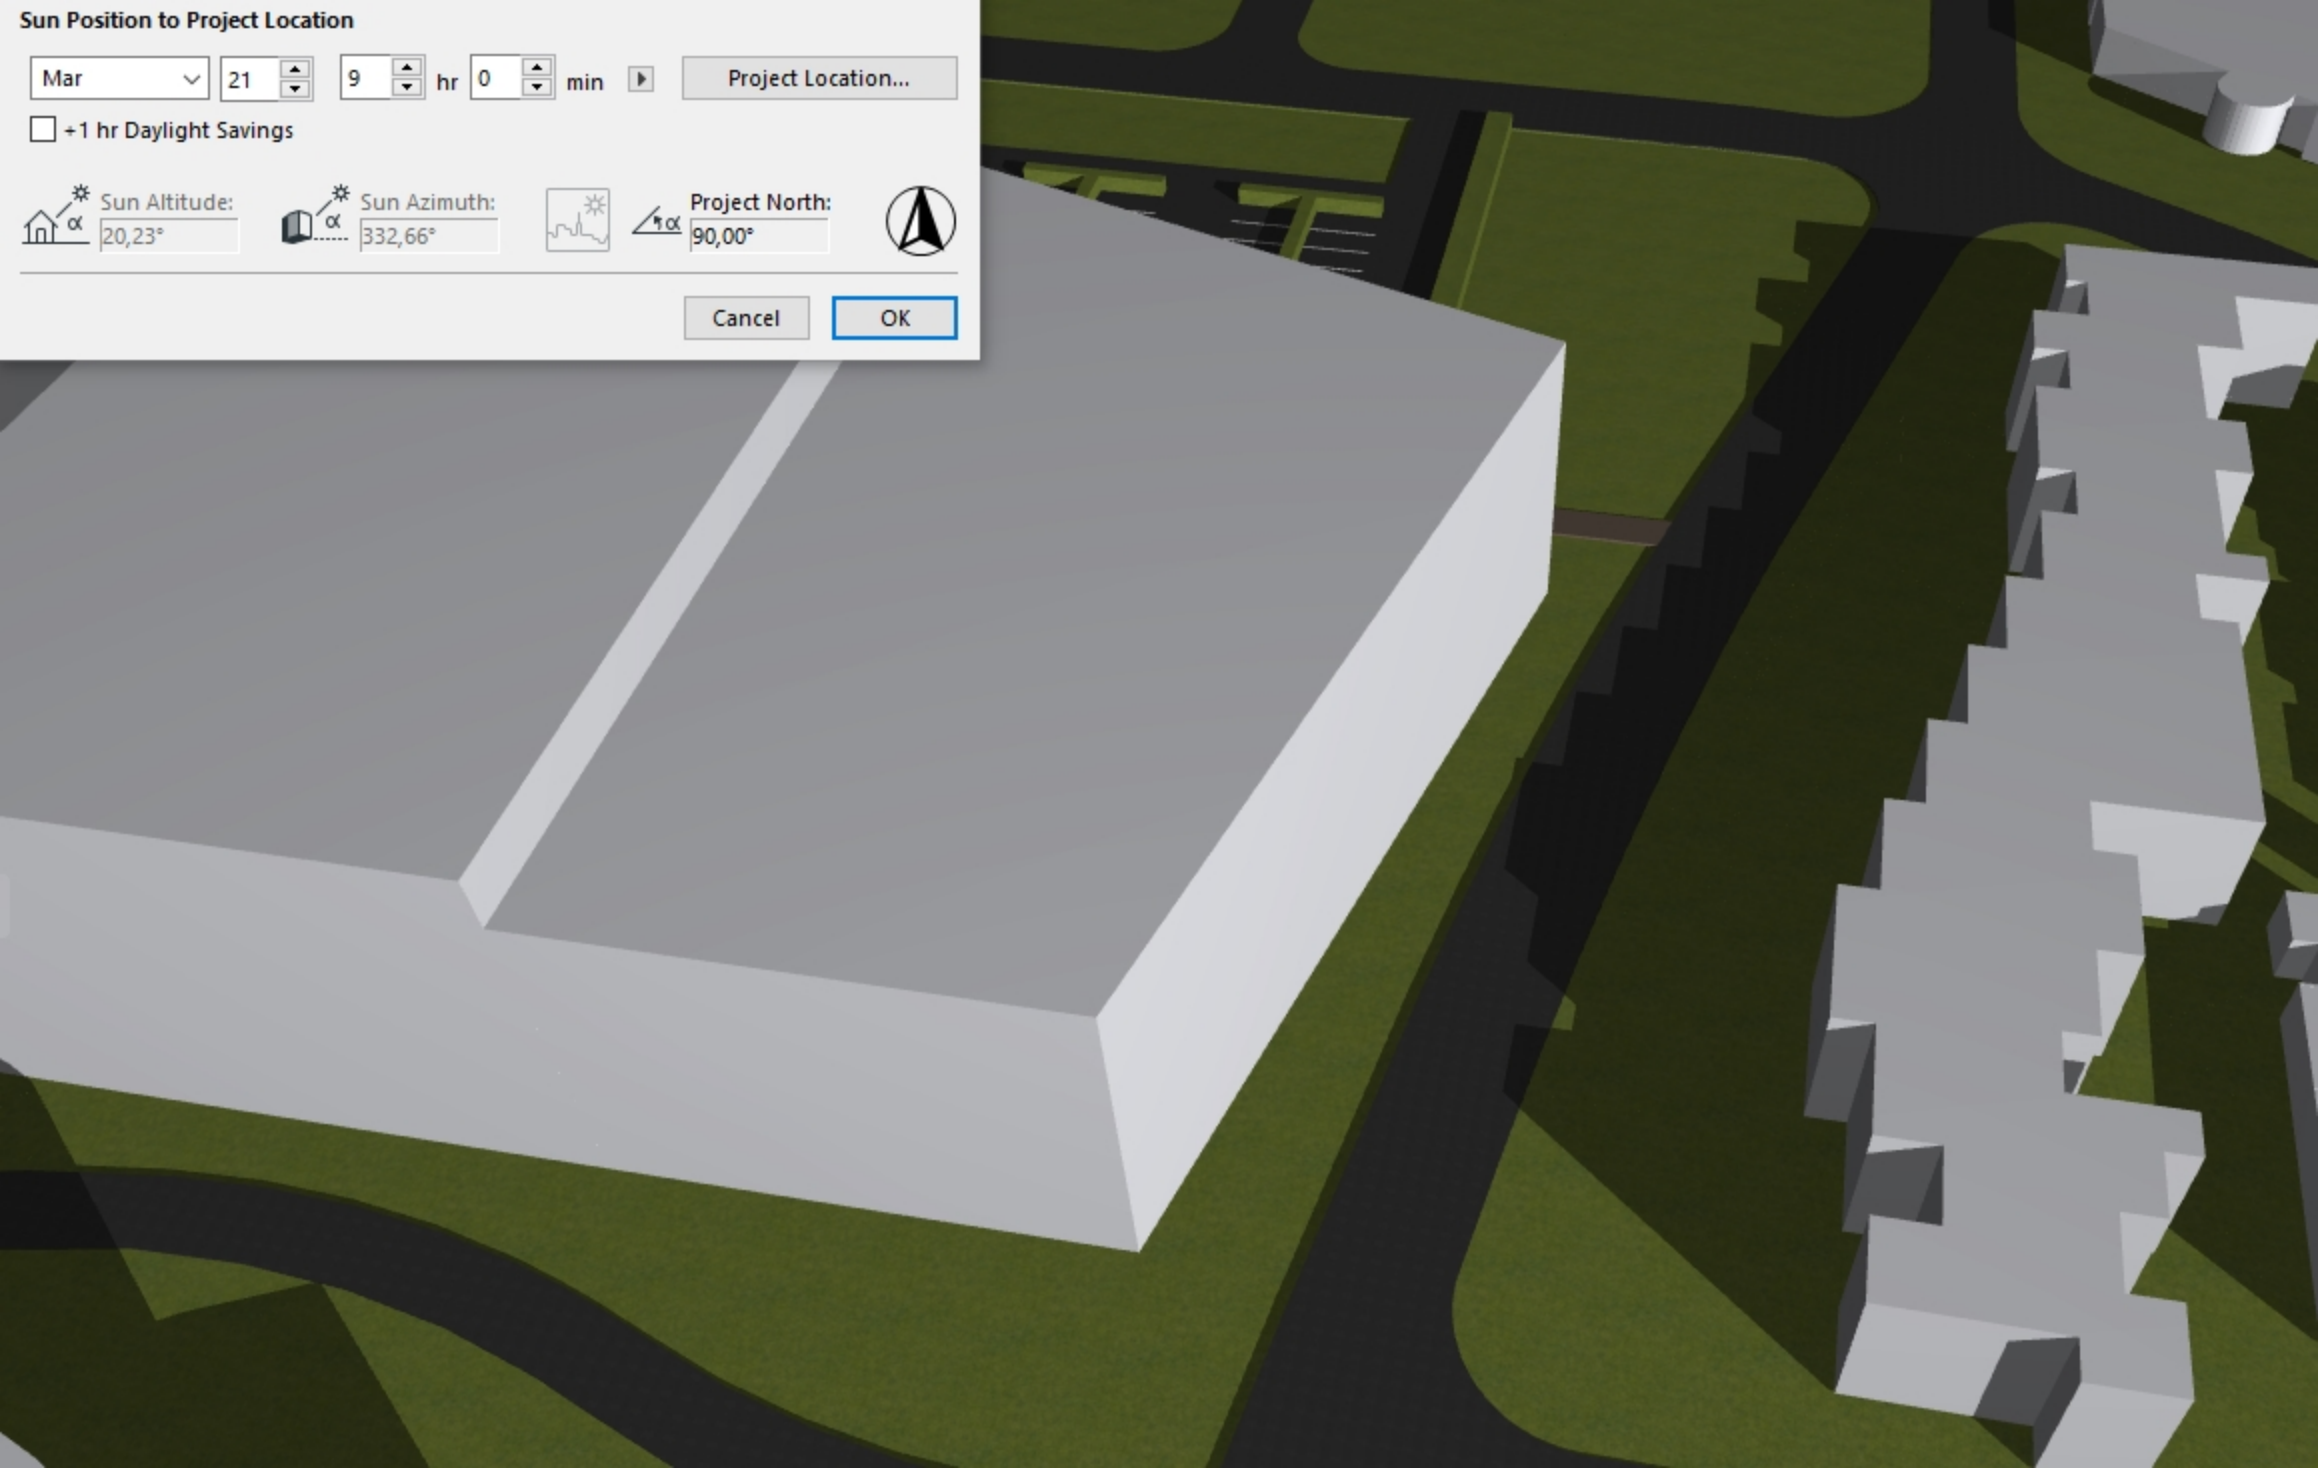

### Sun Position to Project Location

Mar 21 8 hr 0 min Project Location...

+1 hr Daylight Savings

Sun Altitude: 11,54° Sun Azimuth: 345,39° Project North: 90,00°

Cancel OK

### Sun Position to Project Location

Mar 21 9 hr 0 min ▶ Project Location...

+1 hr Daylight Savings

 Sun Altitude: 20,23°  Sun Azimuth: 332,66°   Project North: 90,00° 

Cancel OK