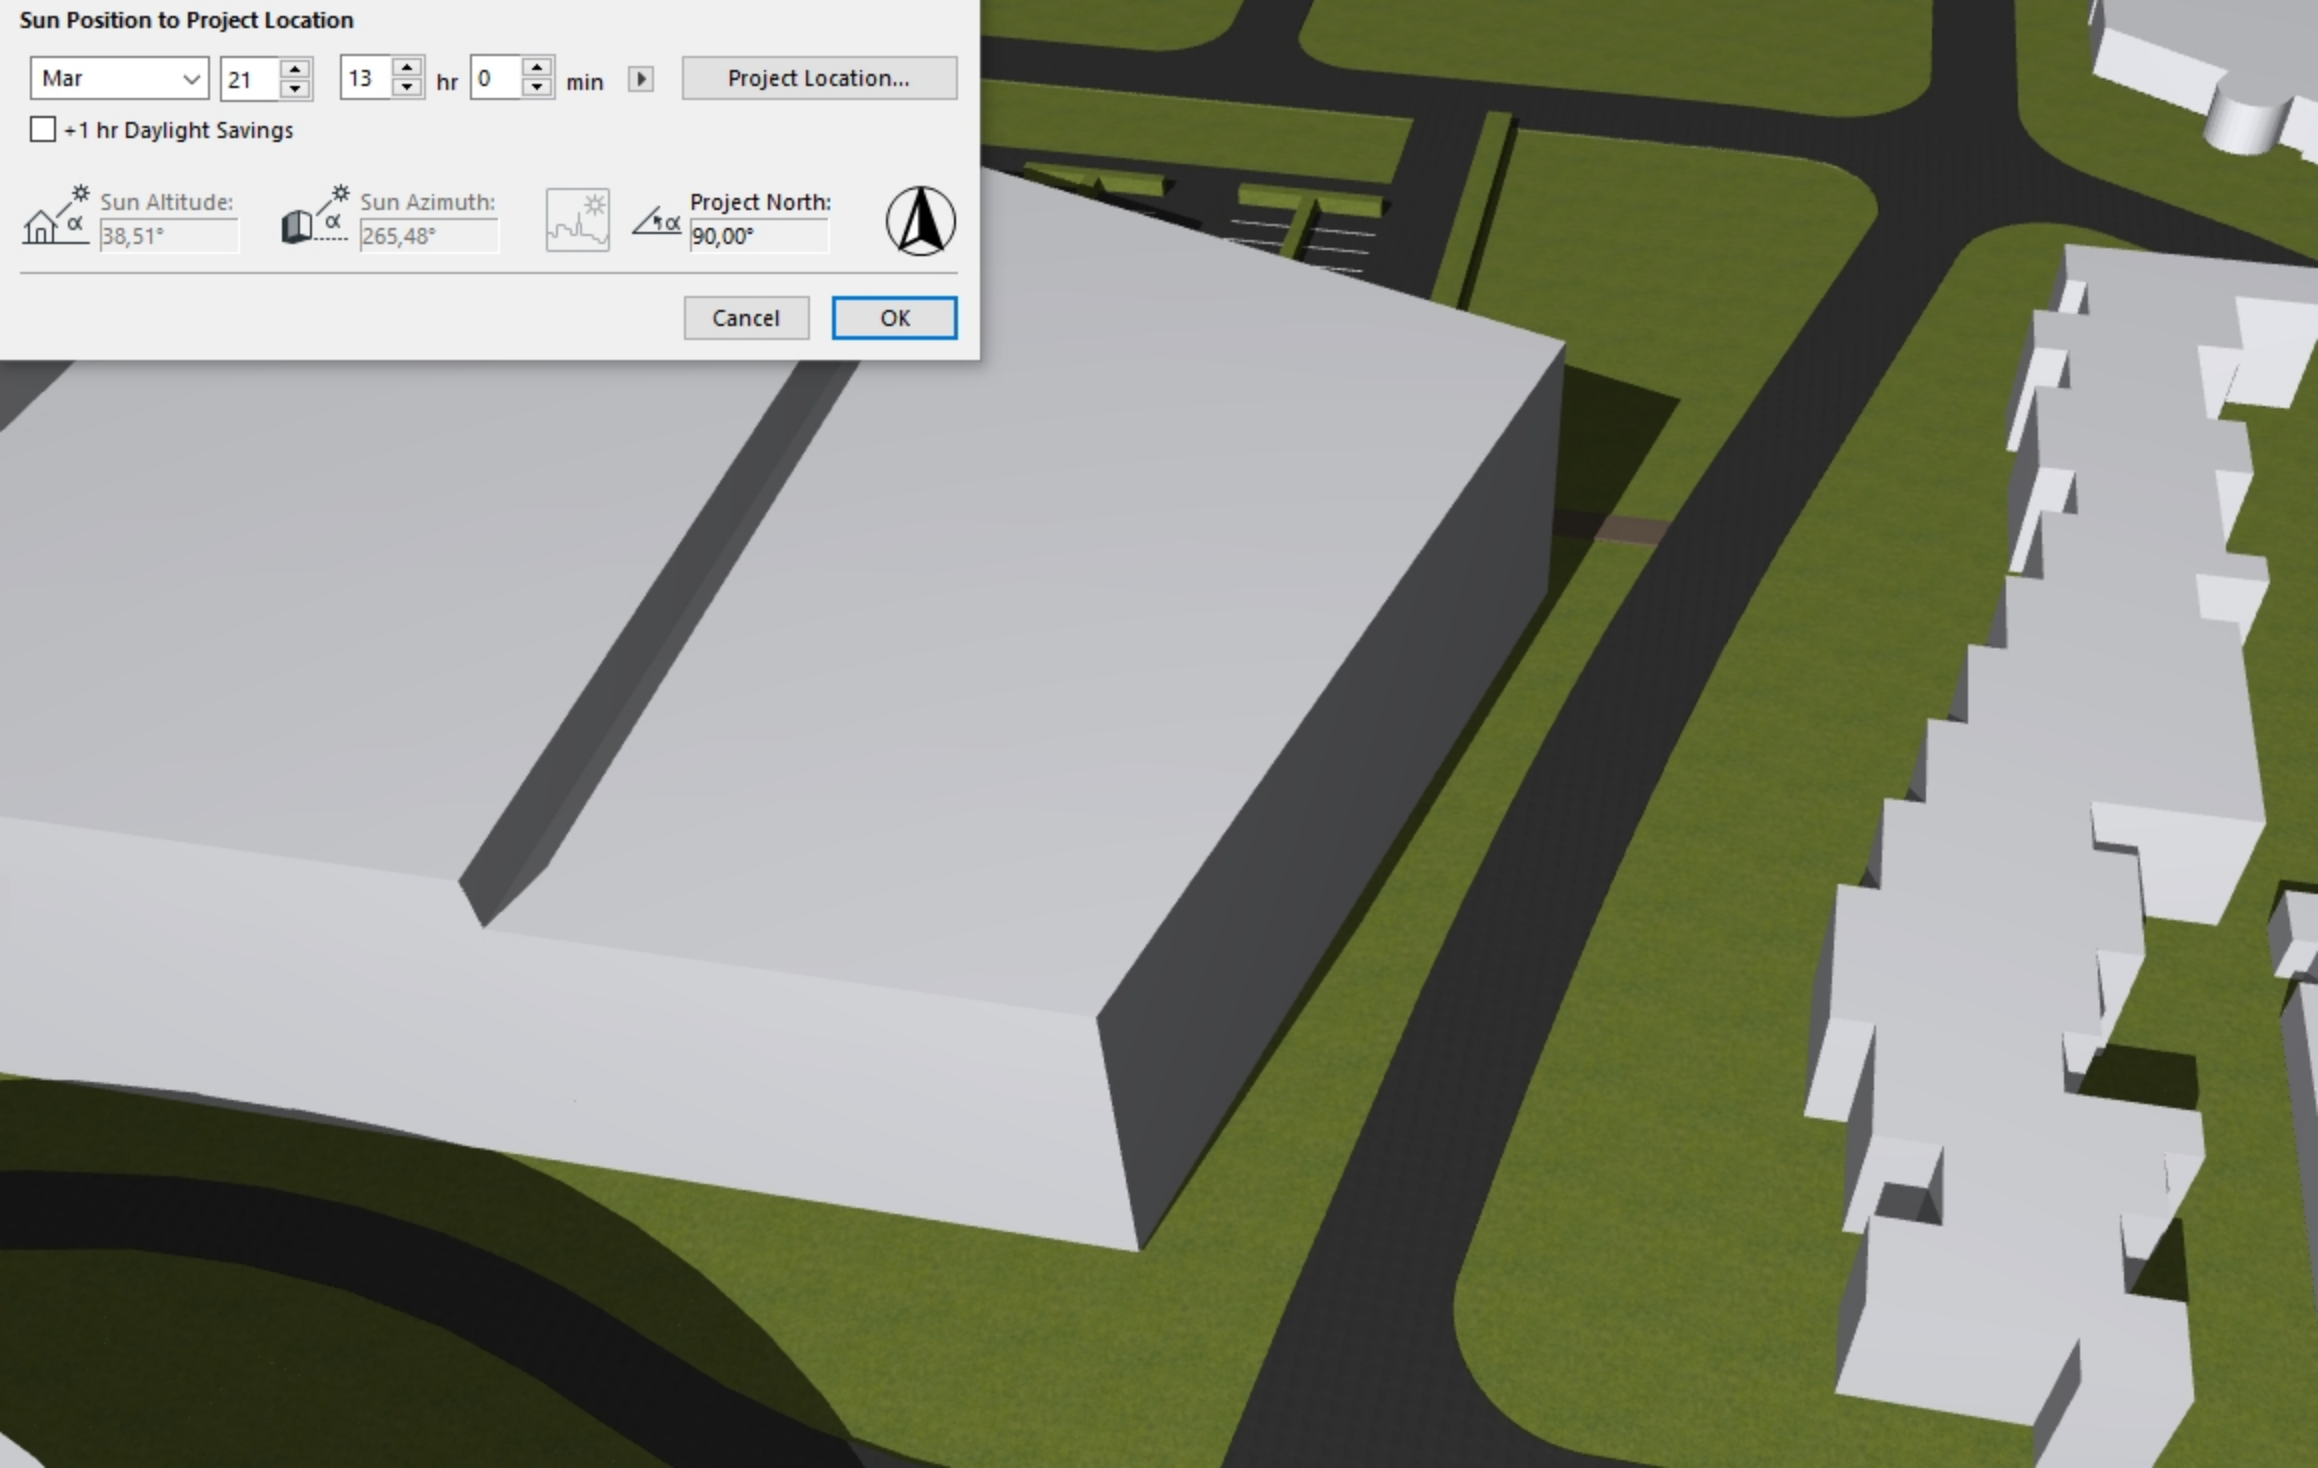

### Sun Position to Project Location

Mar 21 12 hr 0 min Project Location...

+1 hr Daylight Savings

Sun Altitude: 37,69° Sun Azimuth: 284,54° Project North: 90,00°

Cancel OK

### Sun Position to Project Location

Mar 21 13 hr 0 min

+1 hr Daylight Savings

 Sun Altitude:   
 Sun Azimuth:   
  
 Project North:  