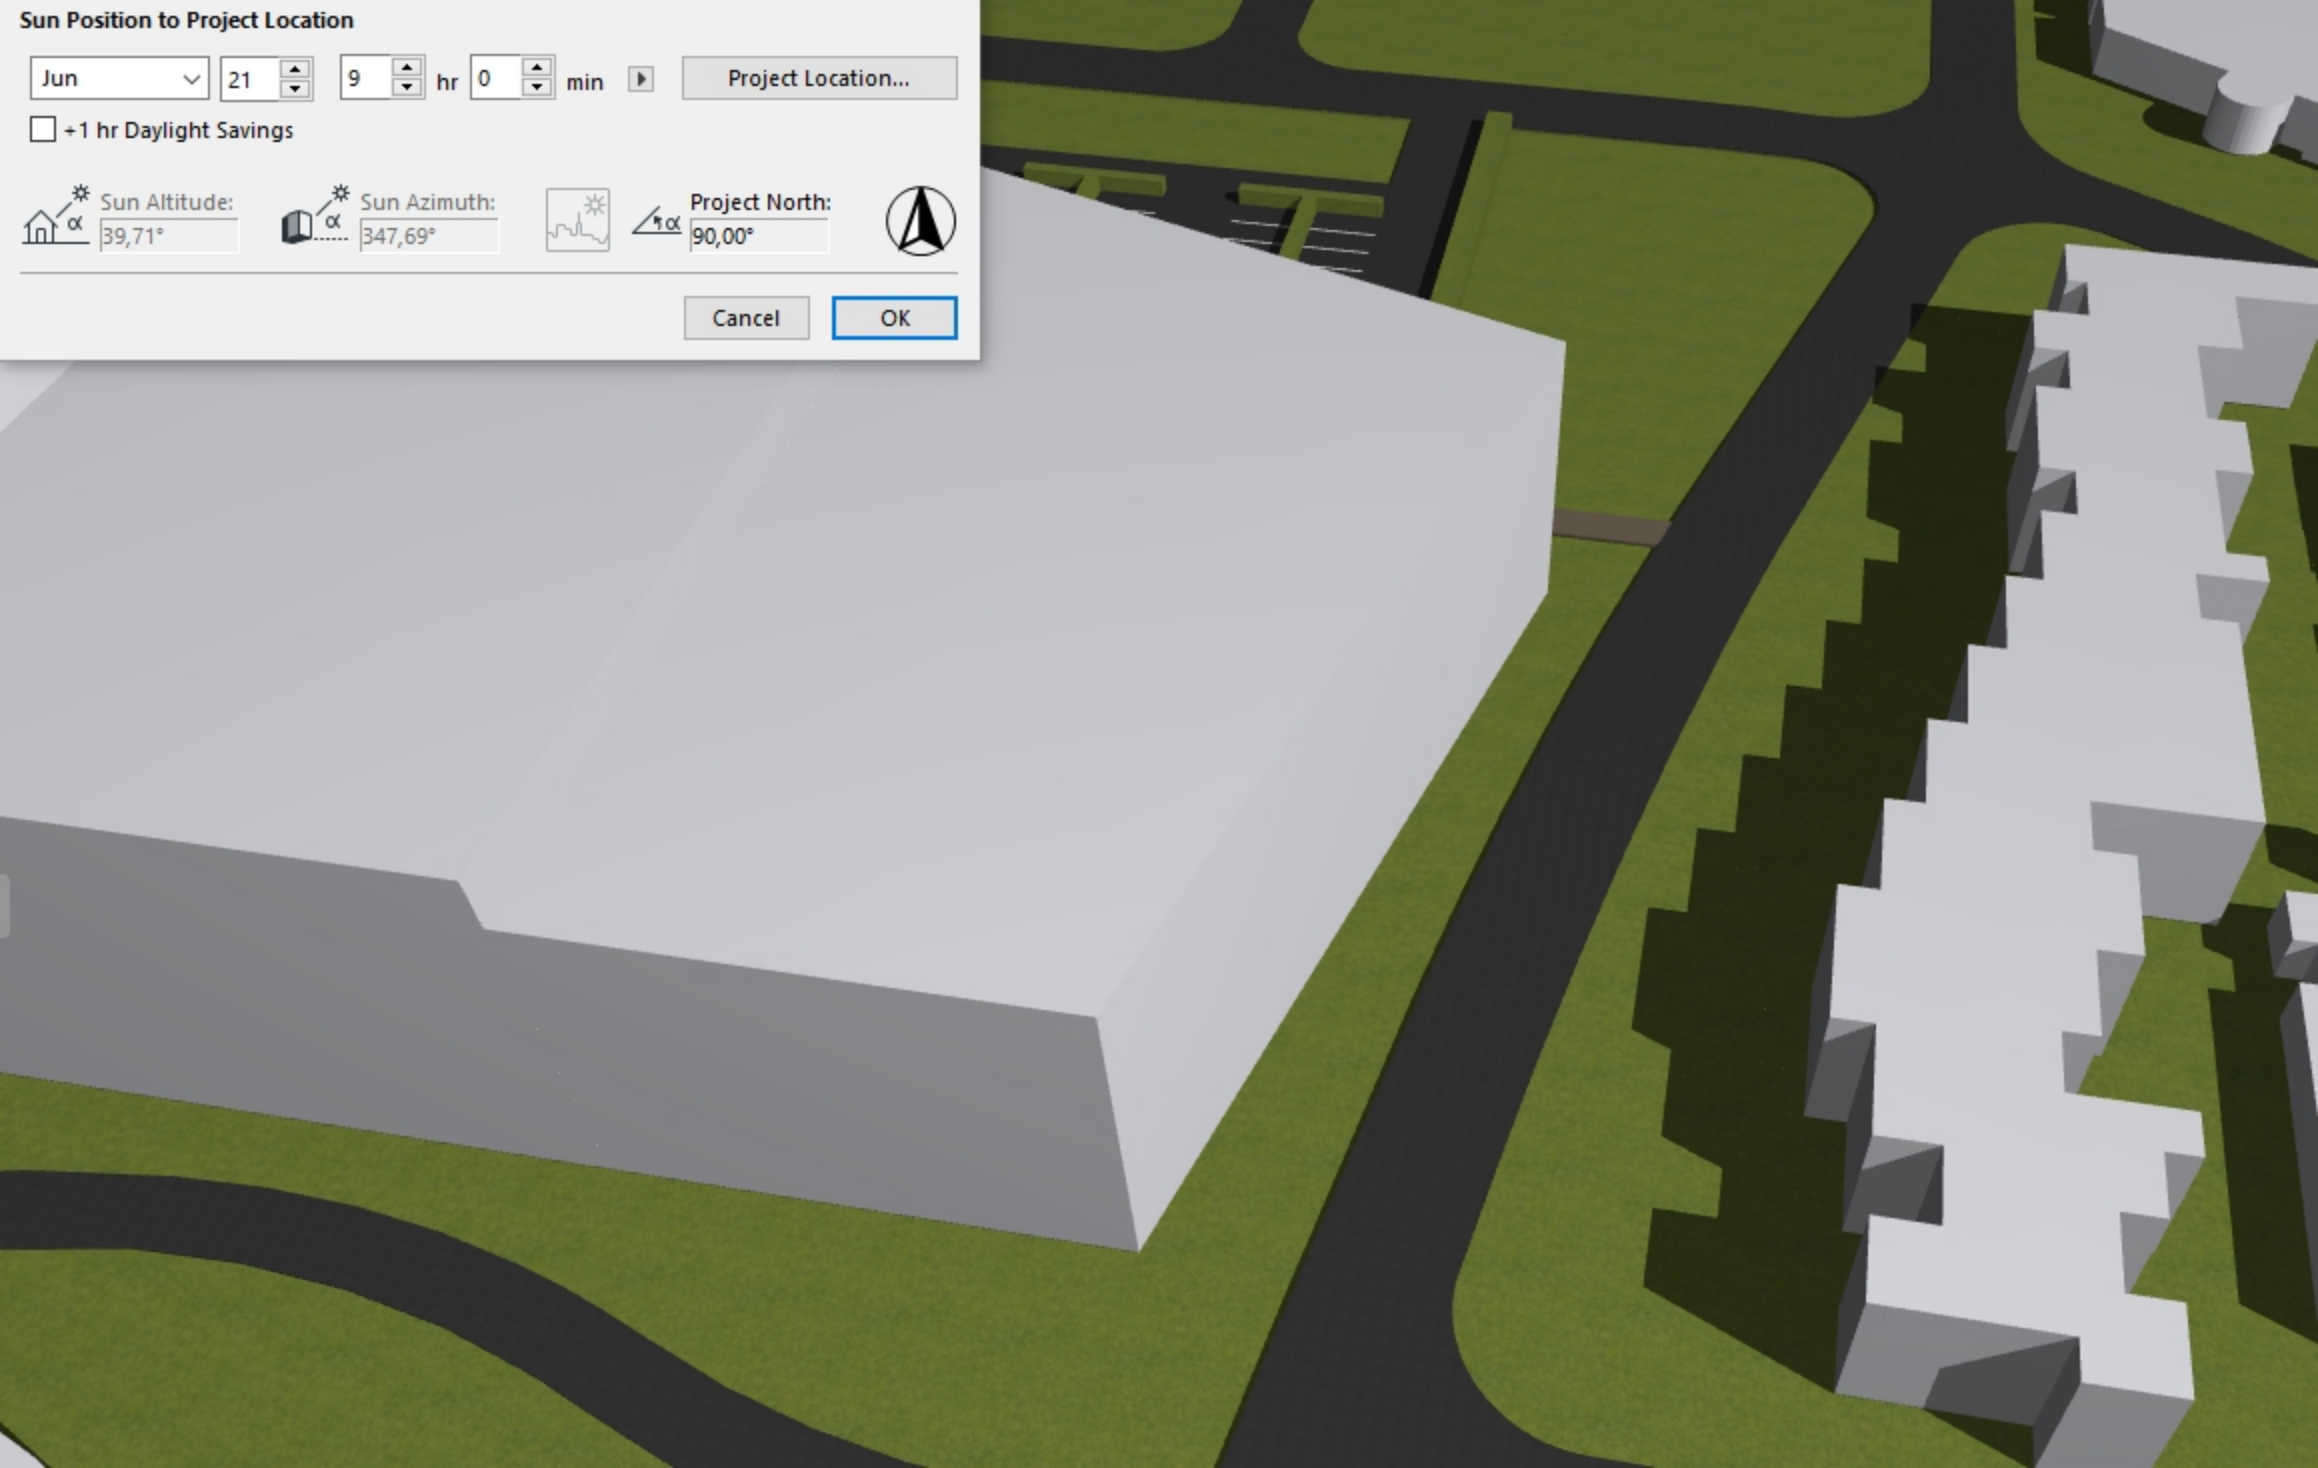

### Sun Position to Project Location

Jun 21 8 hr 0 min Project Location...

+1 hr Daylight Savings

Sun Altitude: 30,46° Sun Azimuth: 0,17° Project North: 90,00°

Cancel OK

### Sun Position to Project Location

Jun 21 9 hr 0 min Project Location...

+1 hr Daylight Savings

Sun Altitude: 39,71° Sun Azimuth: 347,69° Project North: 90,00°

Cancel OK

### Sun Position to Project Location

Jun 21 10 hr 0 min Project Location...

+1 hr Daylight Savings

Sun Altitude: 48,47° Sun Azimuth: 332,87° Project North: 90,00°

Cancel OK