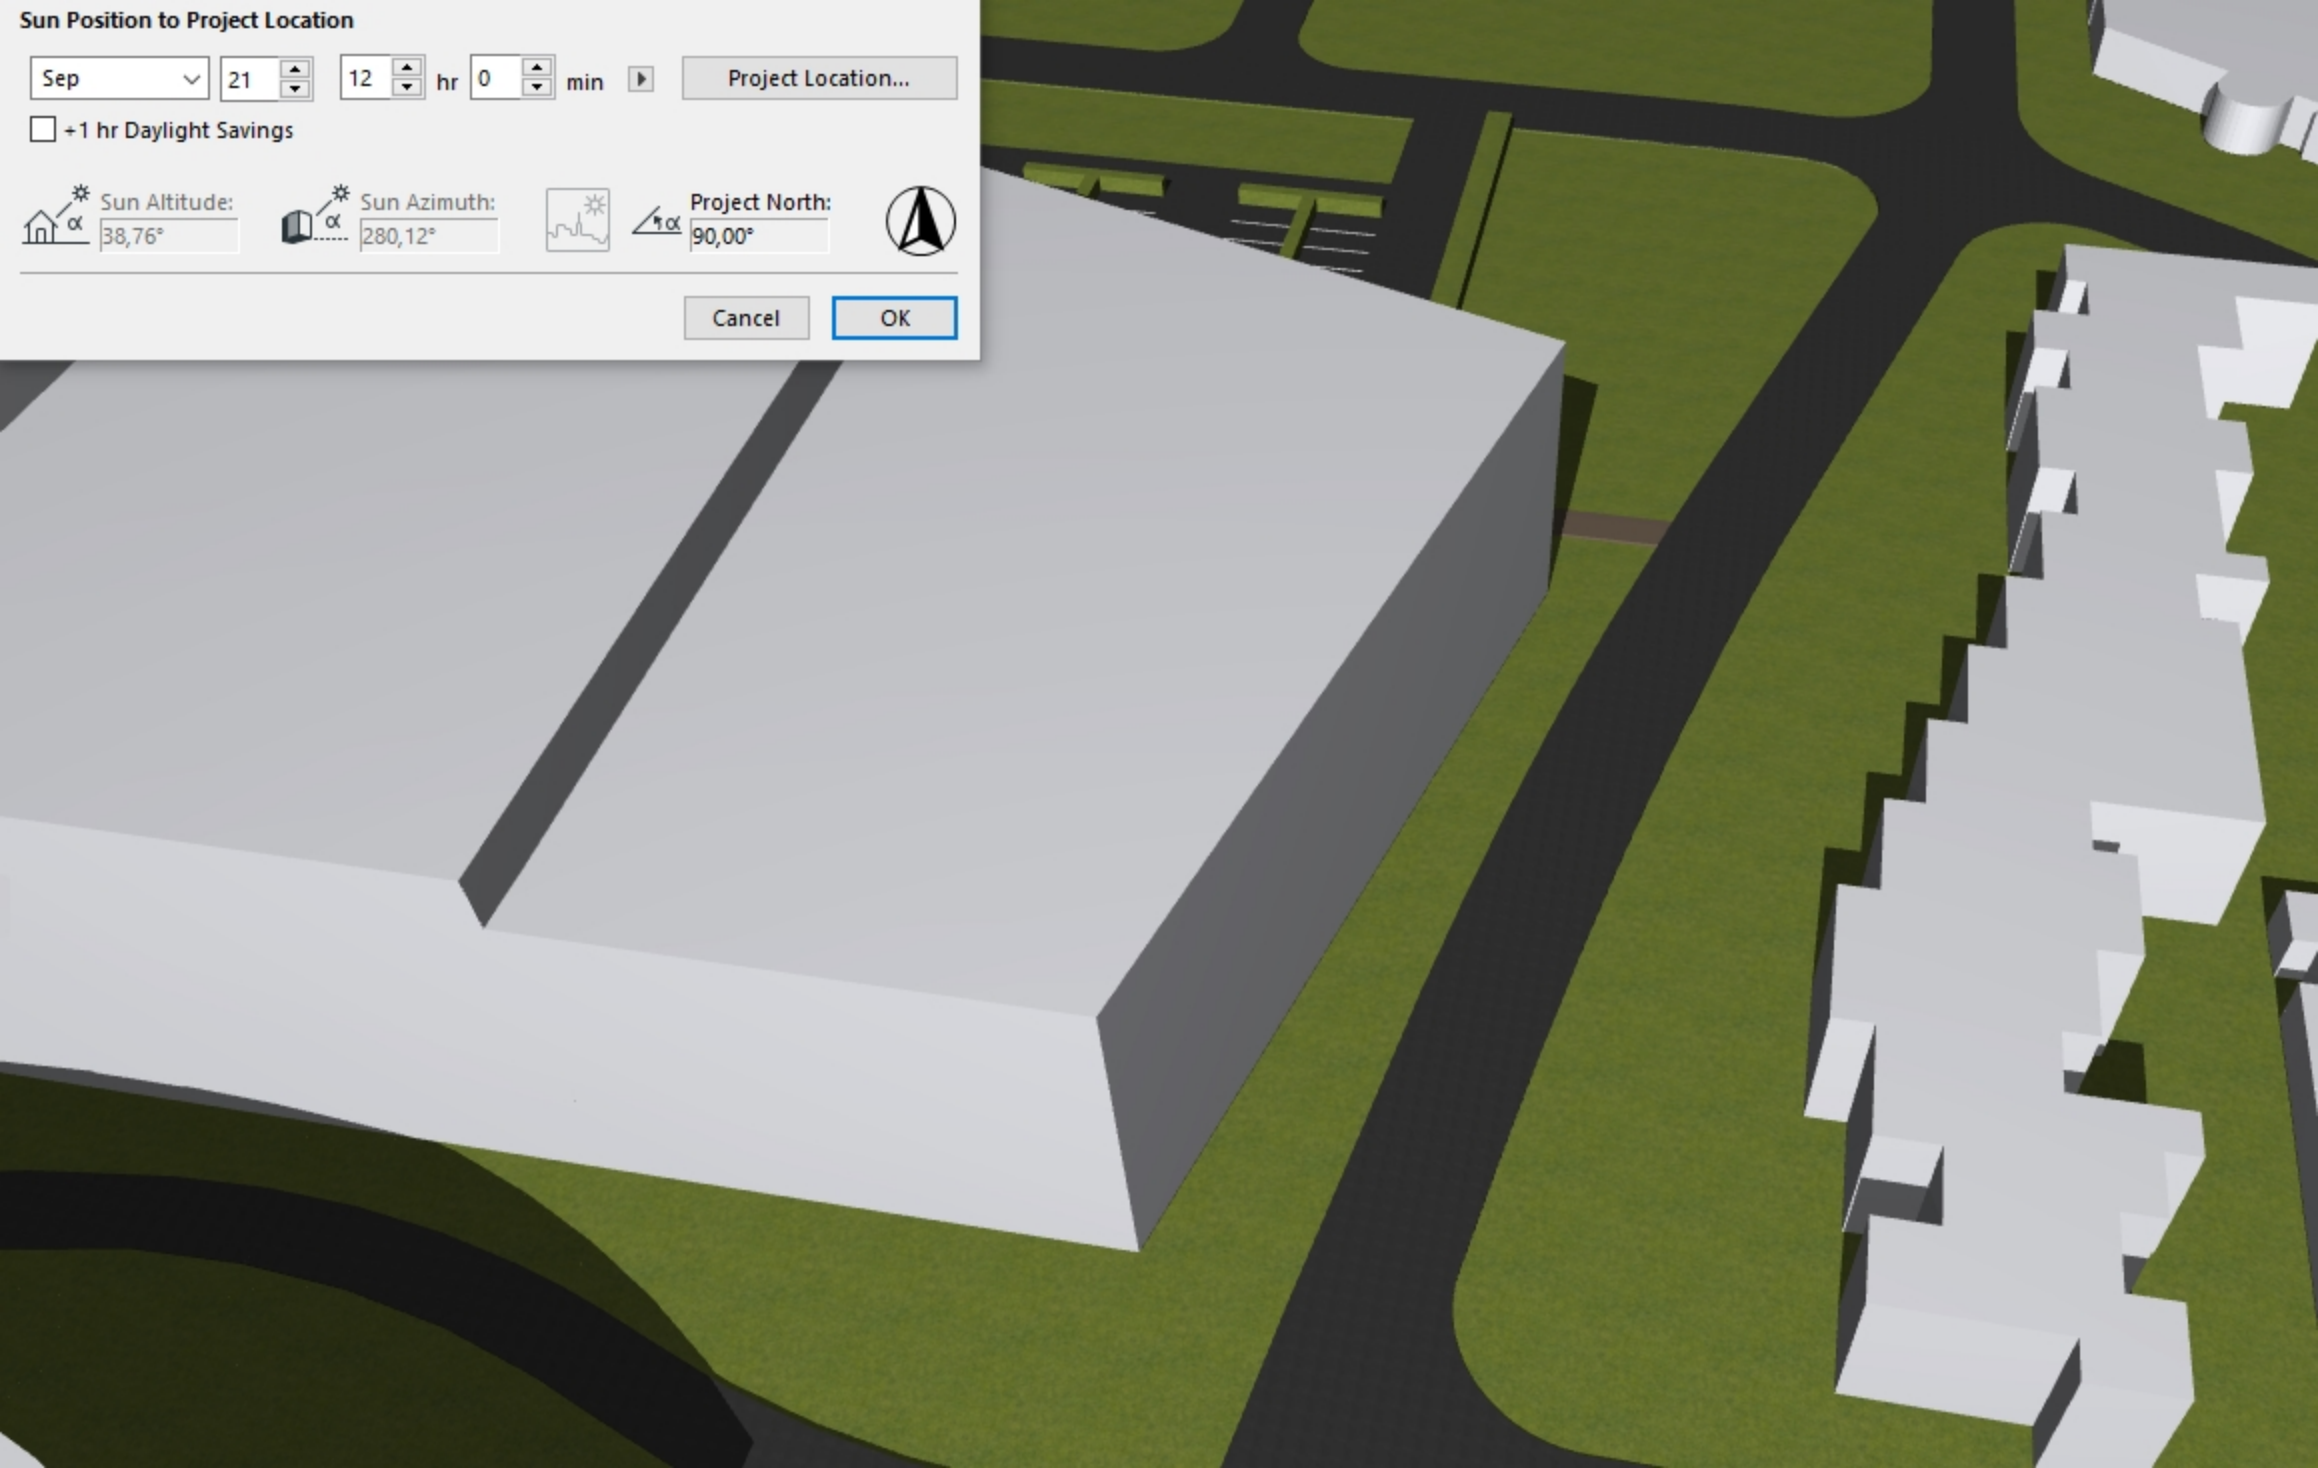

### Sun Position to Project Location

Sep 21 9 hr 0 min

+1 hr Daylight Savings

 Sun Altitude:   
 Sun Azimuth:   
  
 Project North:  

### Sun Position to Project Location

Sep 21 10 hr 0 min

+1 hr Daylight Savings

 Sun Altitude: 30,07°  Sun Azimuth: 315,18°   Project North: 90,00° 

### Sun Position to Project Location

Sep 21 11 hr 0 min Project Location...

+1 hr Daylight Savings

 Sun Altitude:   
 Sun Azimuth:   
  
 Project North:  

Cancel OK

### Sun Position to Project Location

Sep 21 12 hr 0 min Project Location...

+1 hr Daylight Savings

 Sun Altitude: 38,76°  Sun Azimuth: 280,12°   Project North: 90,00° 

Cancel OK