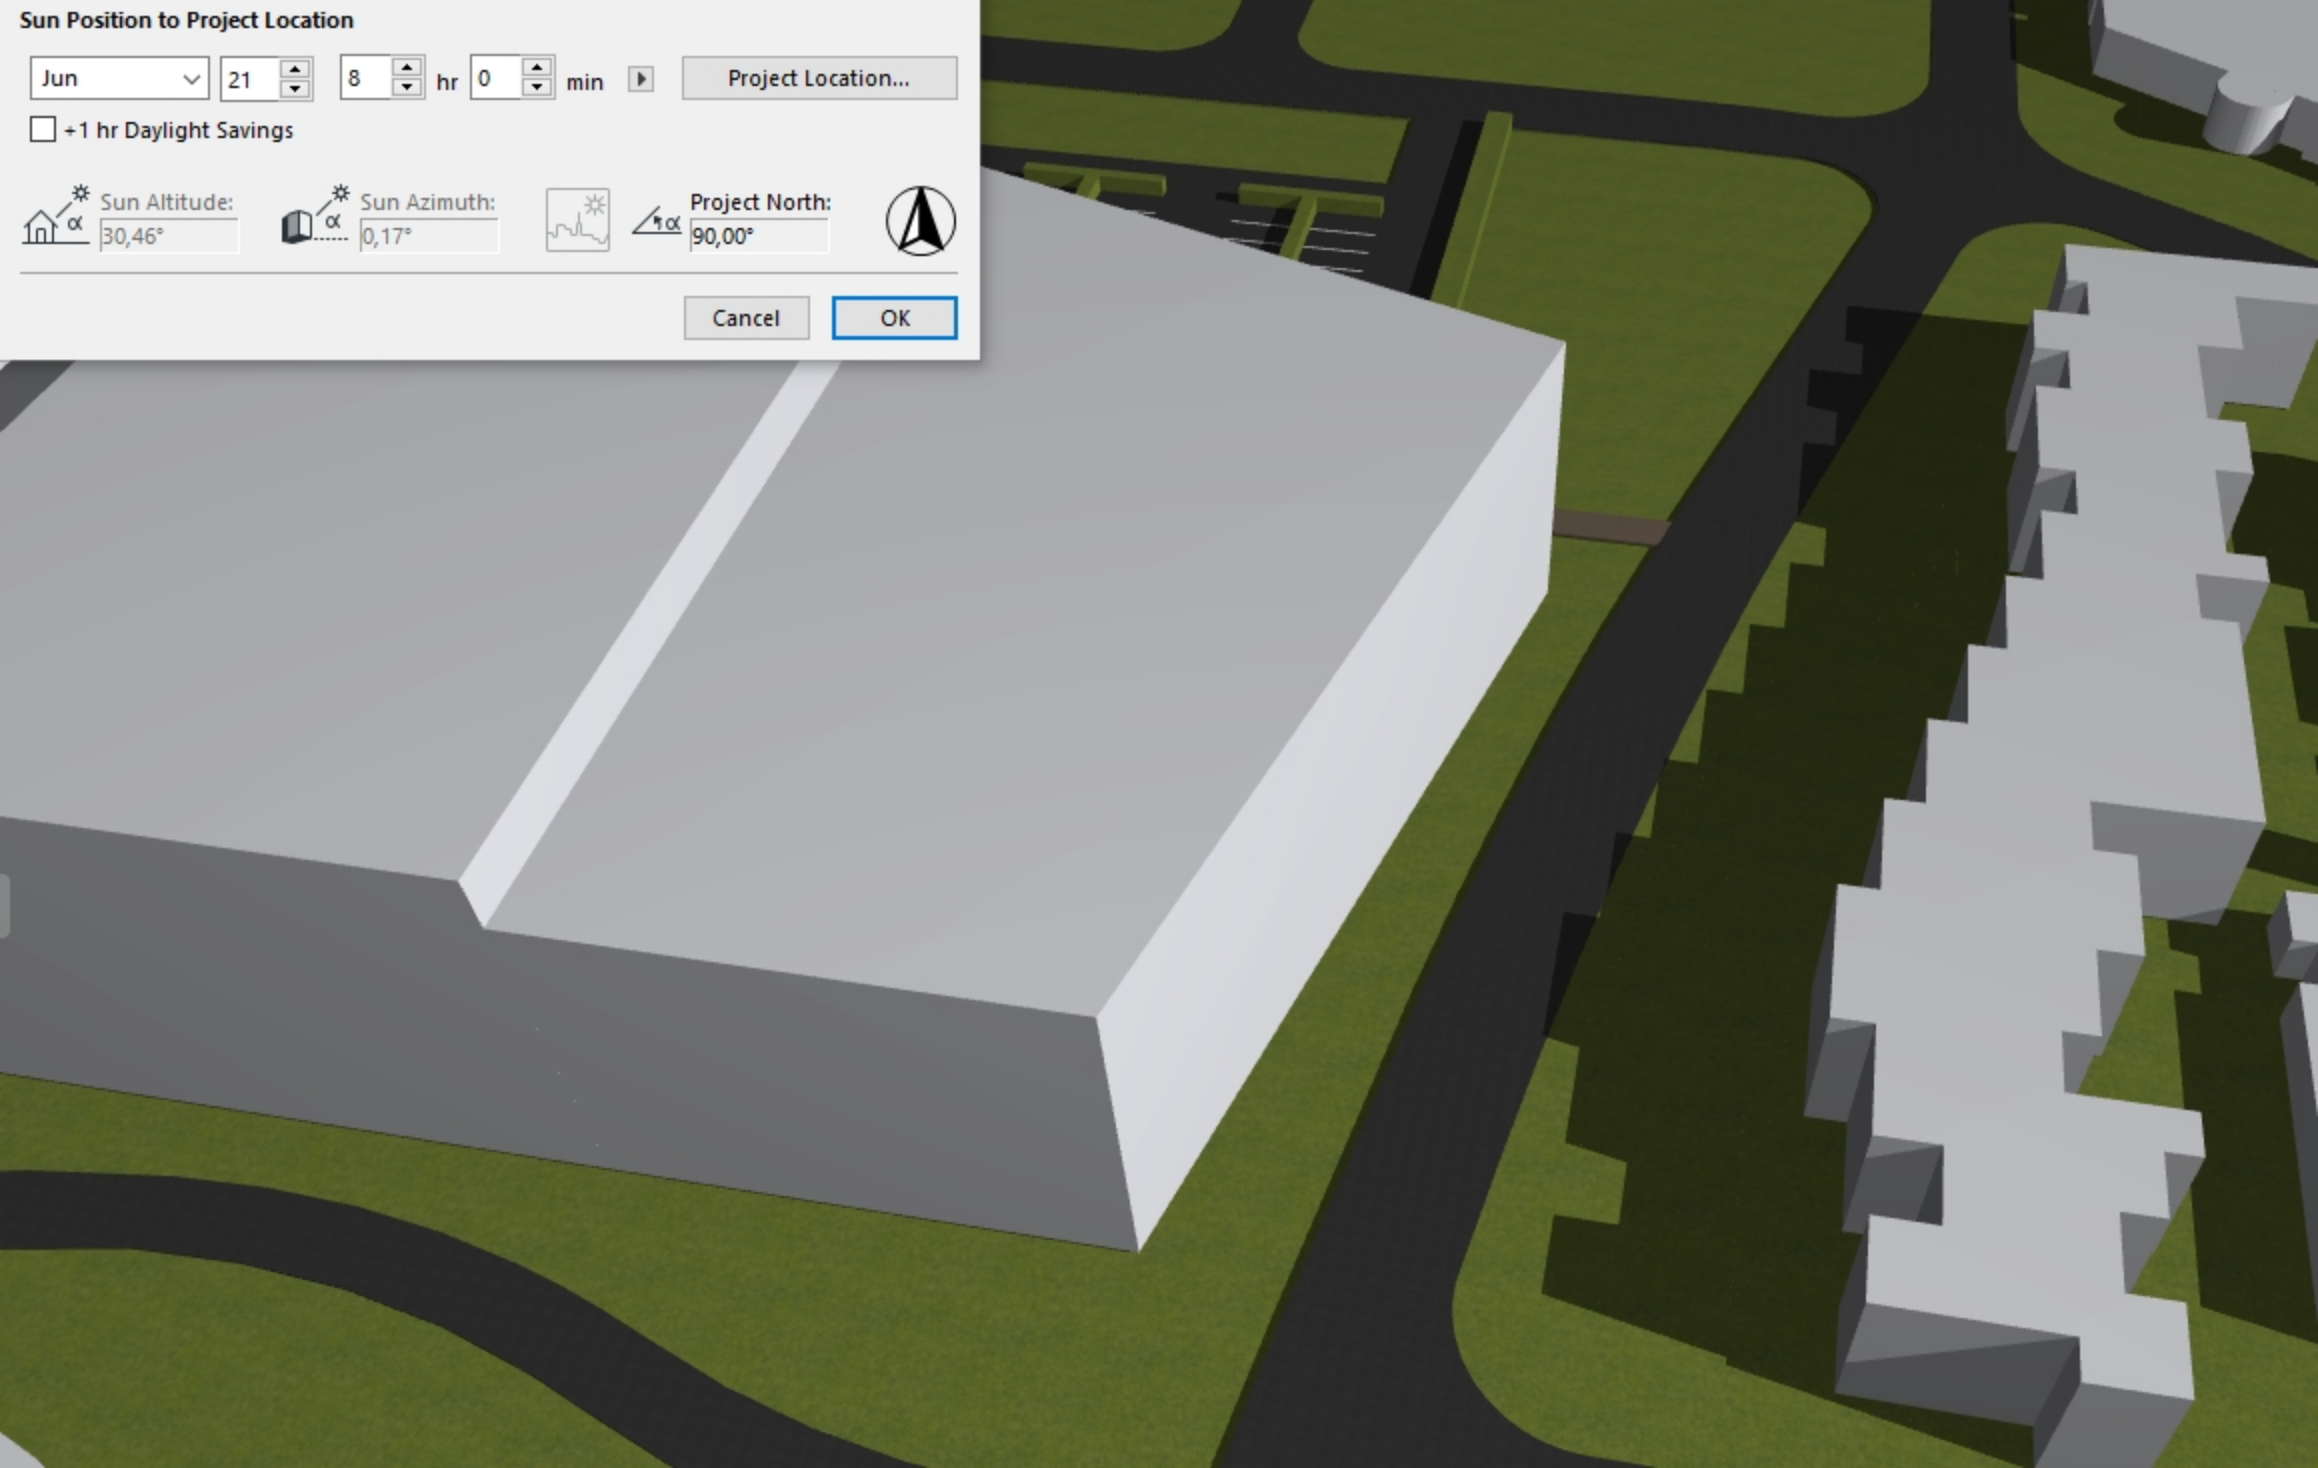

### Sun Position to Project Location

Mar 21 18 hr 0 min Project Location...

+1 hr Daylight Savings

Sun Altitude: 7,23° Sun Azimuth: 188,92° Project North: 90,00°

Cancel OK

### Sun Position to Project Location

Jun 21 8 hr 0 min Project Location...

+1 hr Daylight Savings

Sun Altitude: 30,46° Sun Azimuth: 0,17° Project North: 90,00°

Cancel OK

### Sun Position to Project Location

Jun 21 9 hr 0 min Project Location...

+1 hr Daylight Savings

Sun Altitude: 39,71° Sun Azimuth: 347,69° Project North: 90,00°

Cancel OK