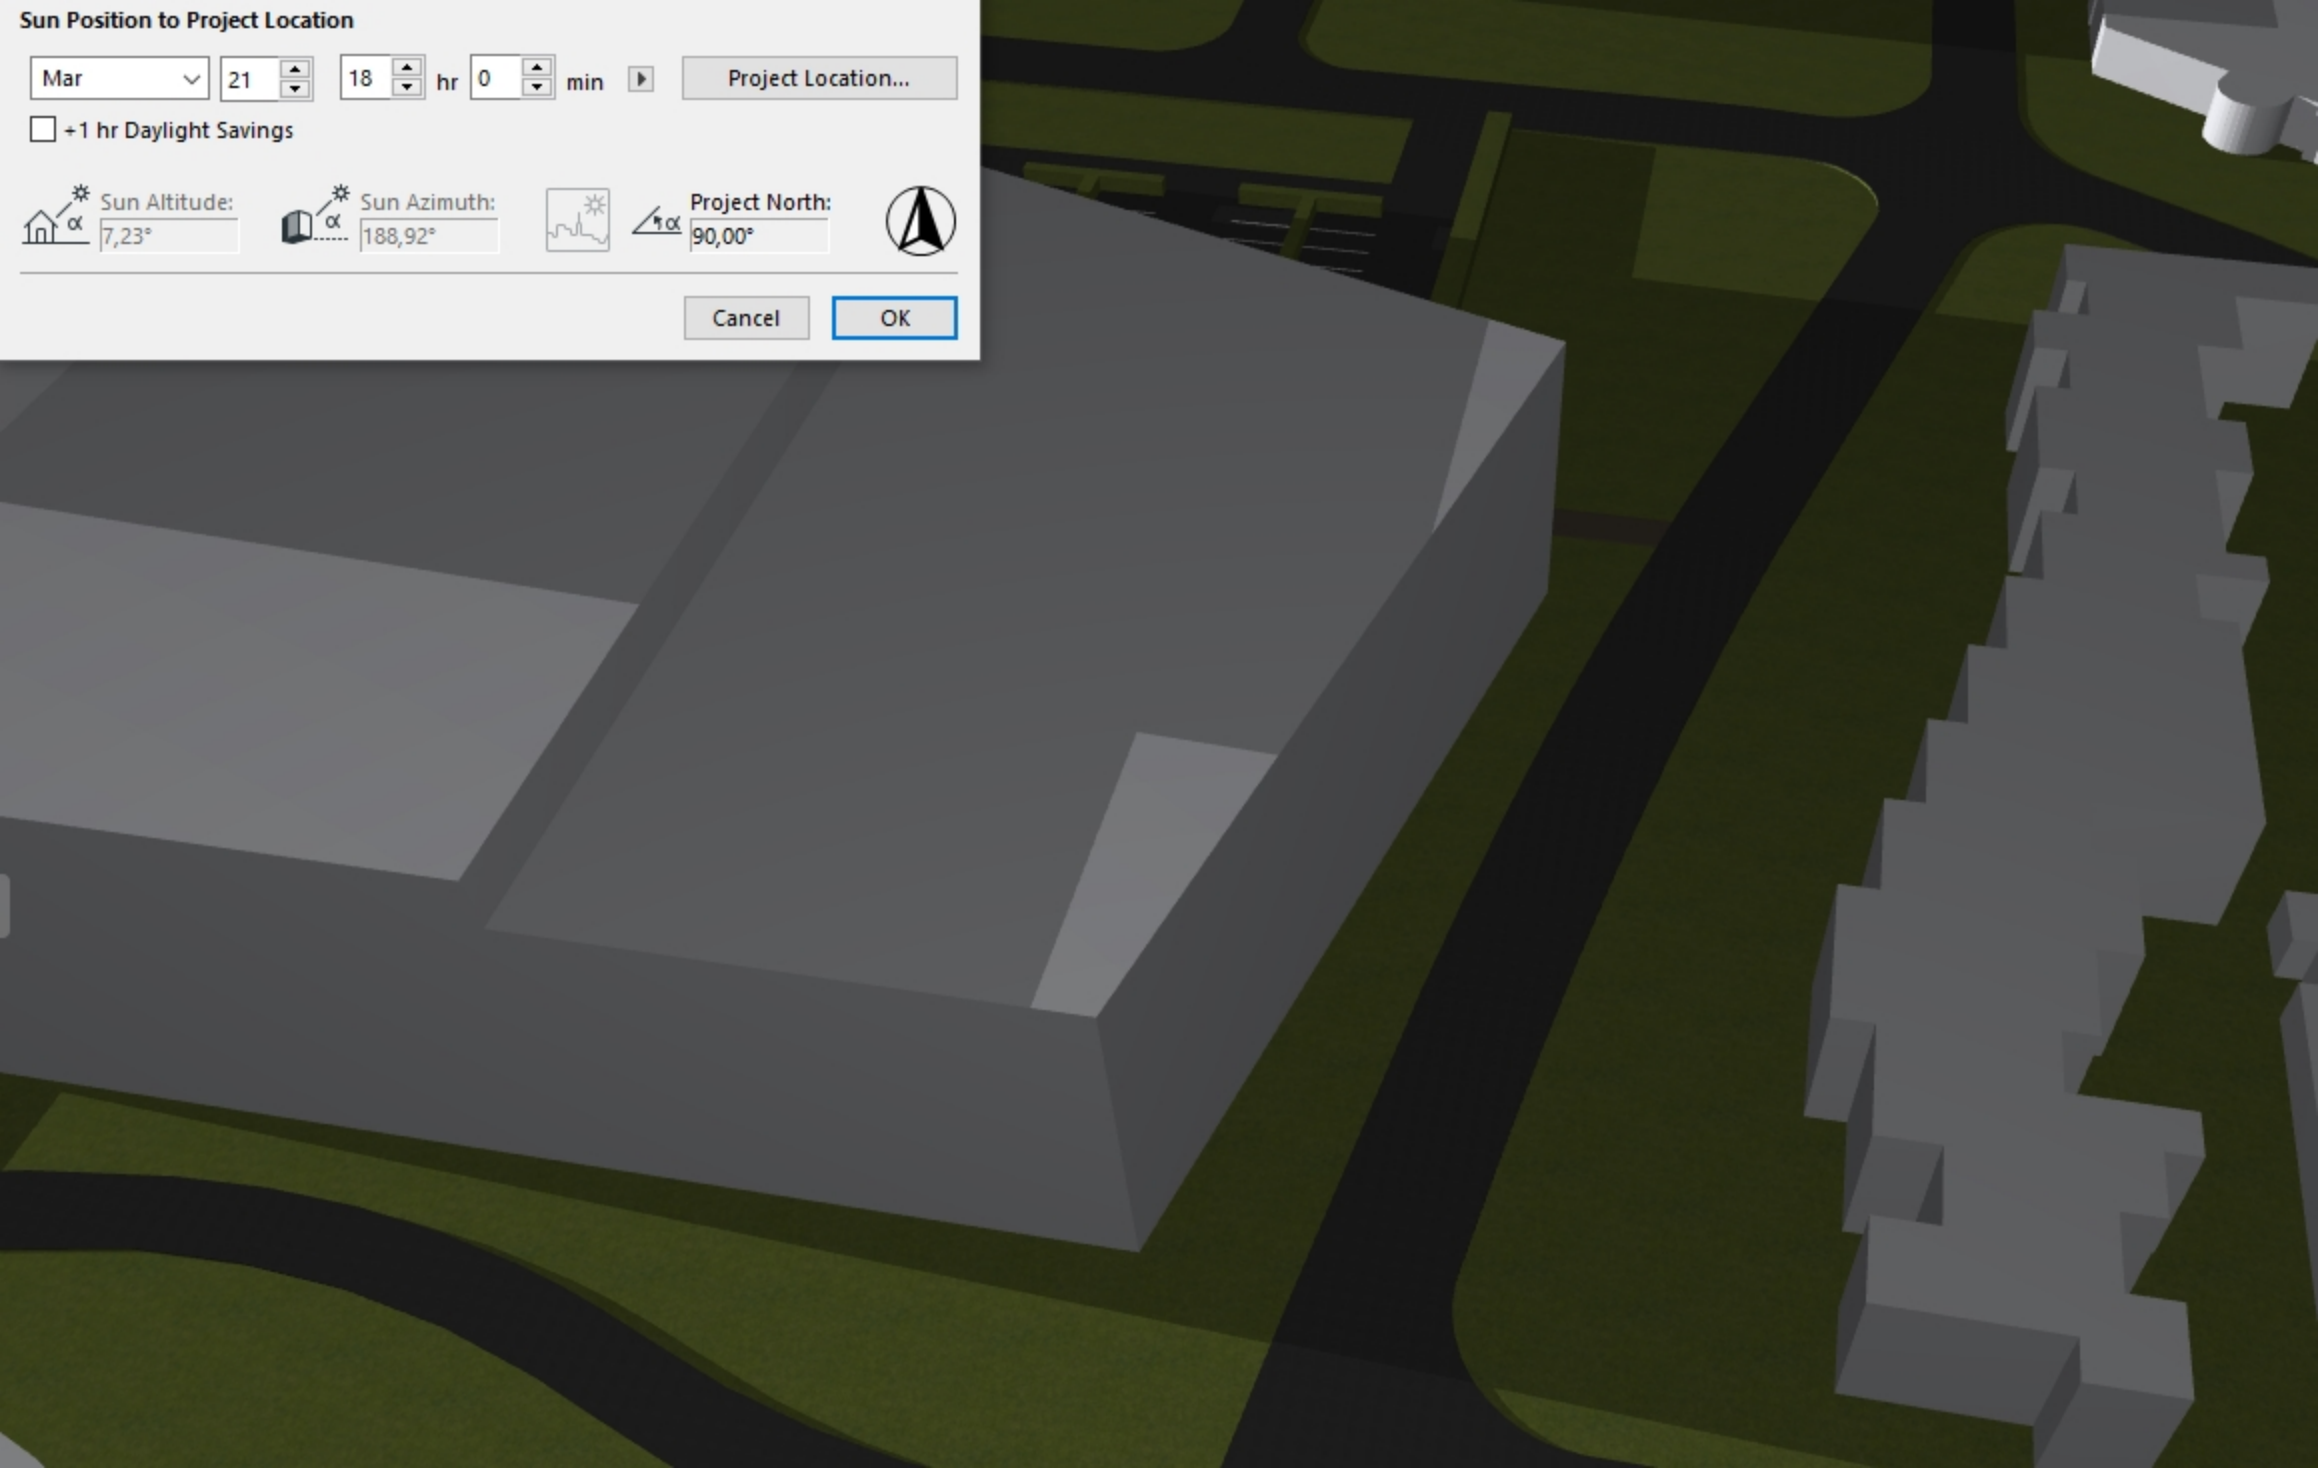

### Sun Position to Project Location

Mar 21 17 hr 0 min Project Location...

+1 hr Daylight Savings

Sun Altitude: 16,22° Sun Azimuth: 201,20° Project North: 90,00°

Cancel OK

### Sun Position to Project Location

Mar 21 18 hr 0 min Project Location...

+1 hr Daylight Savings

Sun Altitude: 7,23° Sun Azimuth: 188,92° Project North: 90,00°

Cancel OK