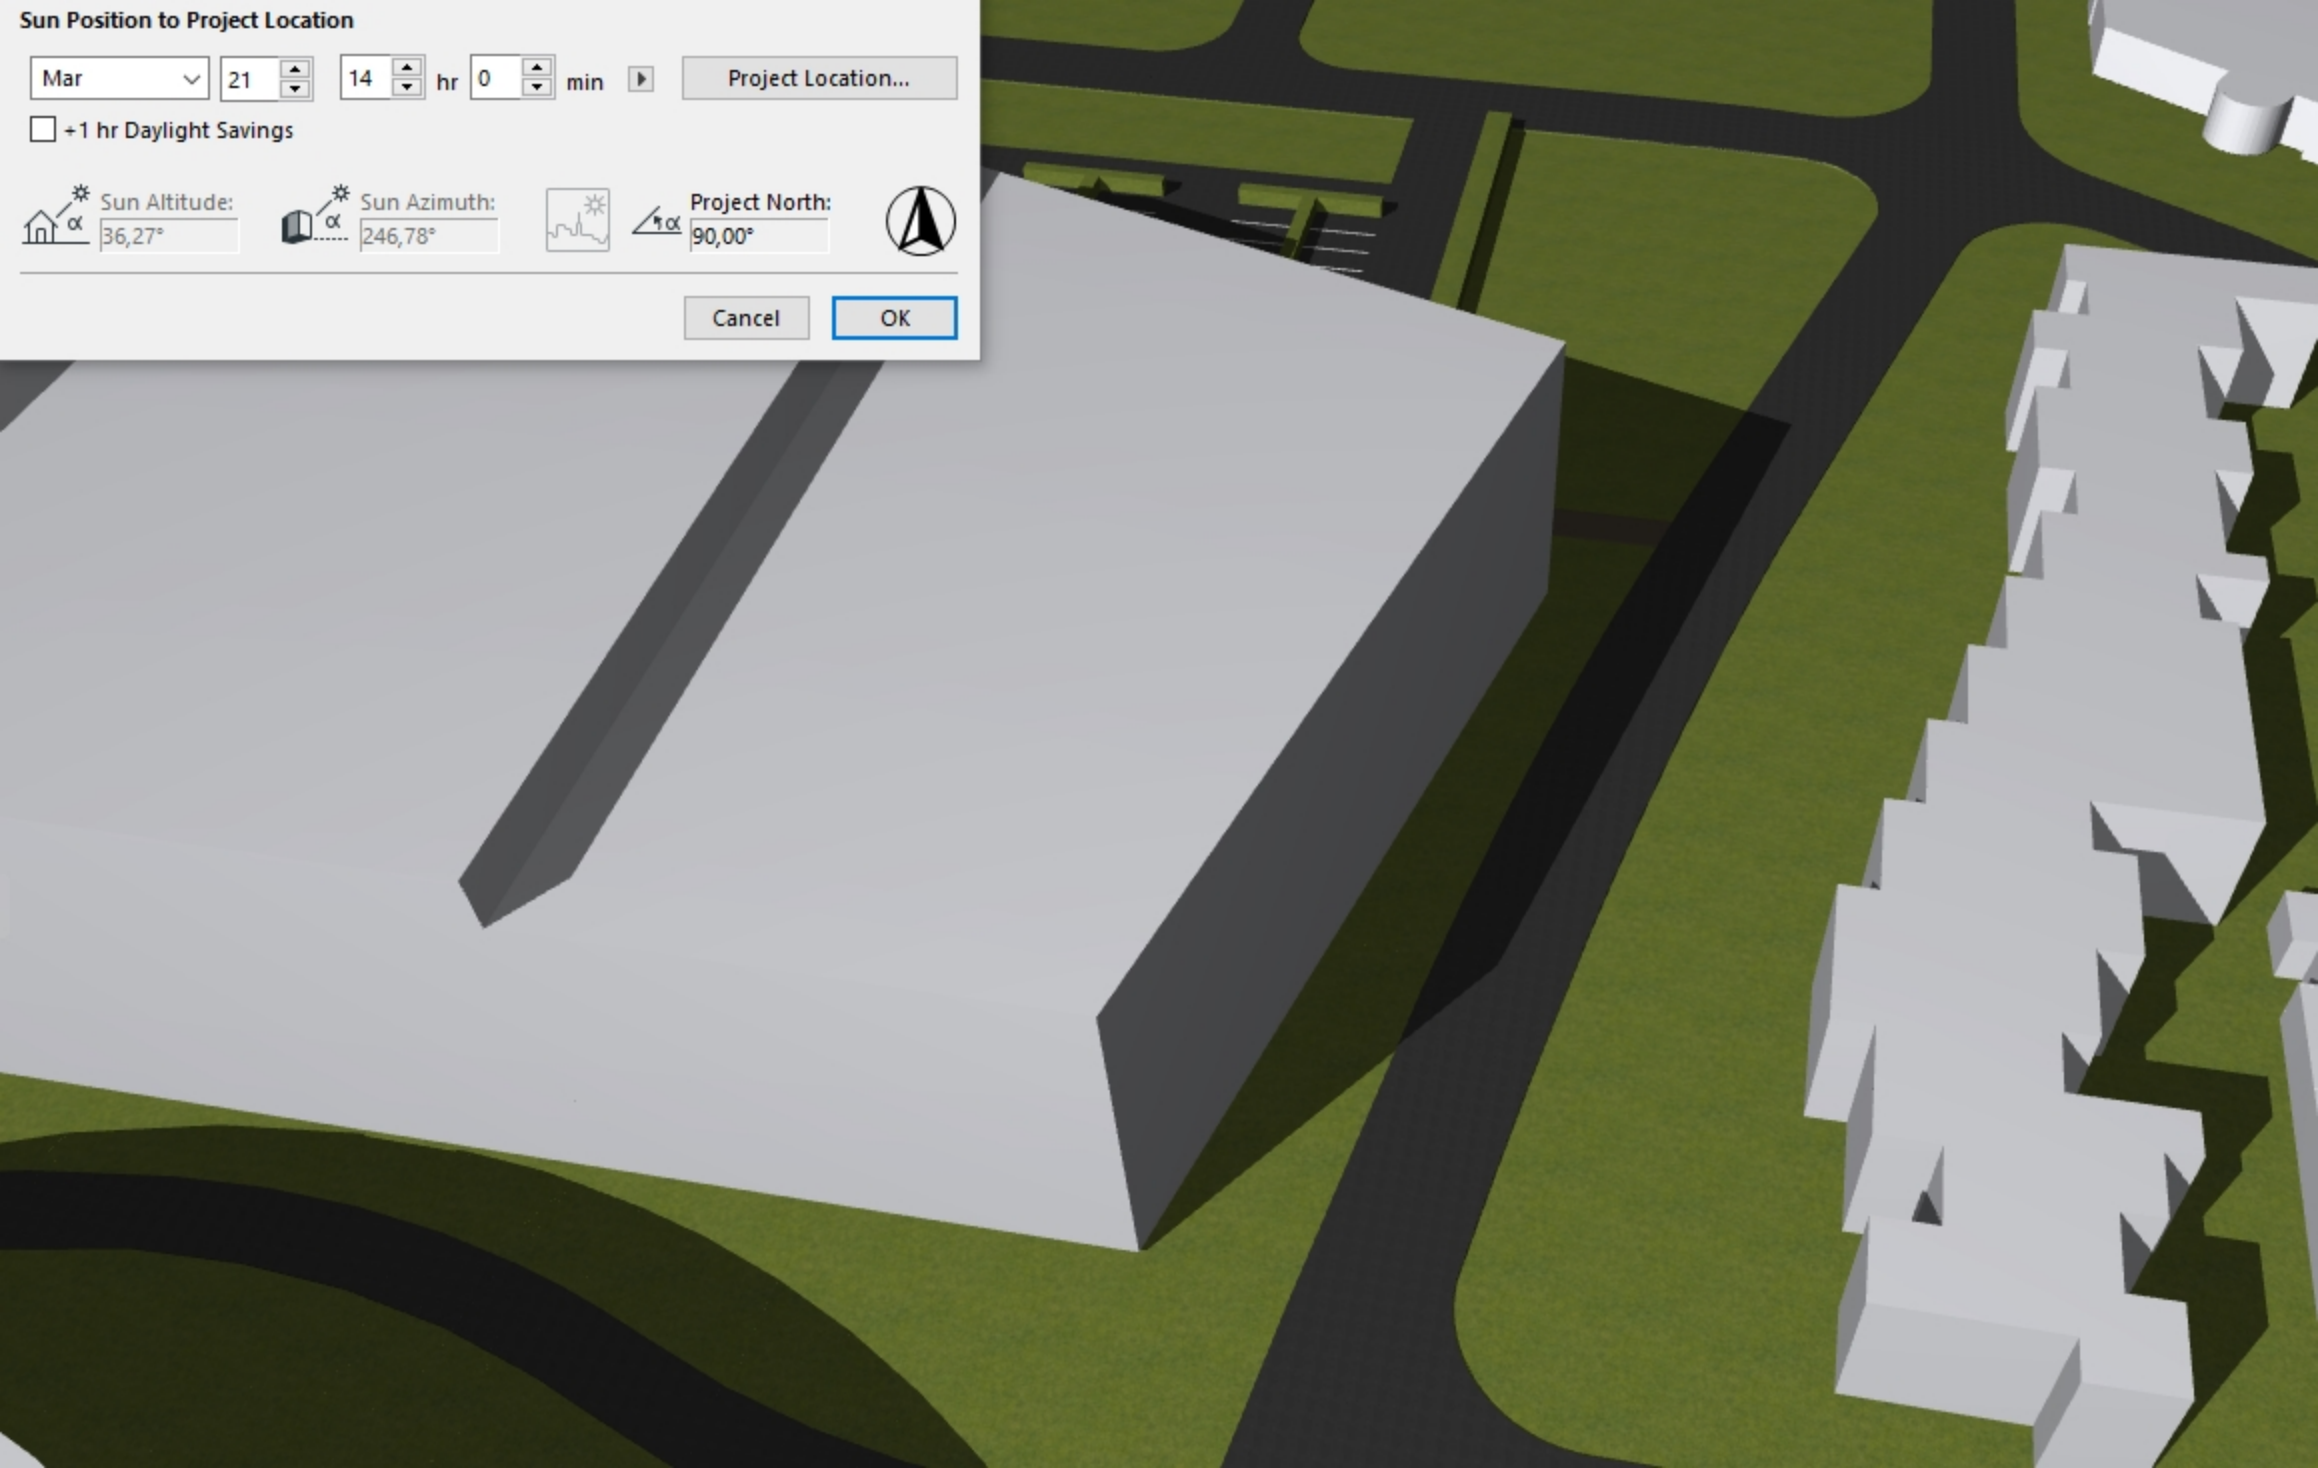

### Sun Position to Project Location

Mar 21 13 hr 0 min

+1 hr Daylight Savings

 Sun Altitude:   
 Sun Azimuth:   
  
 Project North:  

### Sun Position to Project Location

Mar 21 14 hr 0 min Project Location...

+1 hr Daylight Savings

Sun Altitude: 36,27° Sun Azimuth: 246,78° Project North: 90,00°

Cancel OK

Sun Position to Project Location