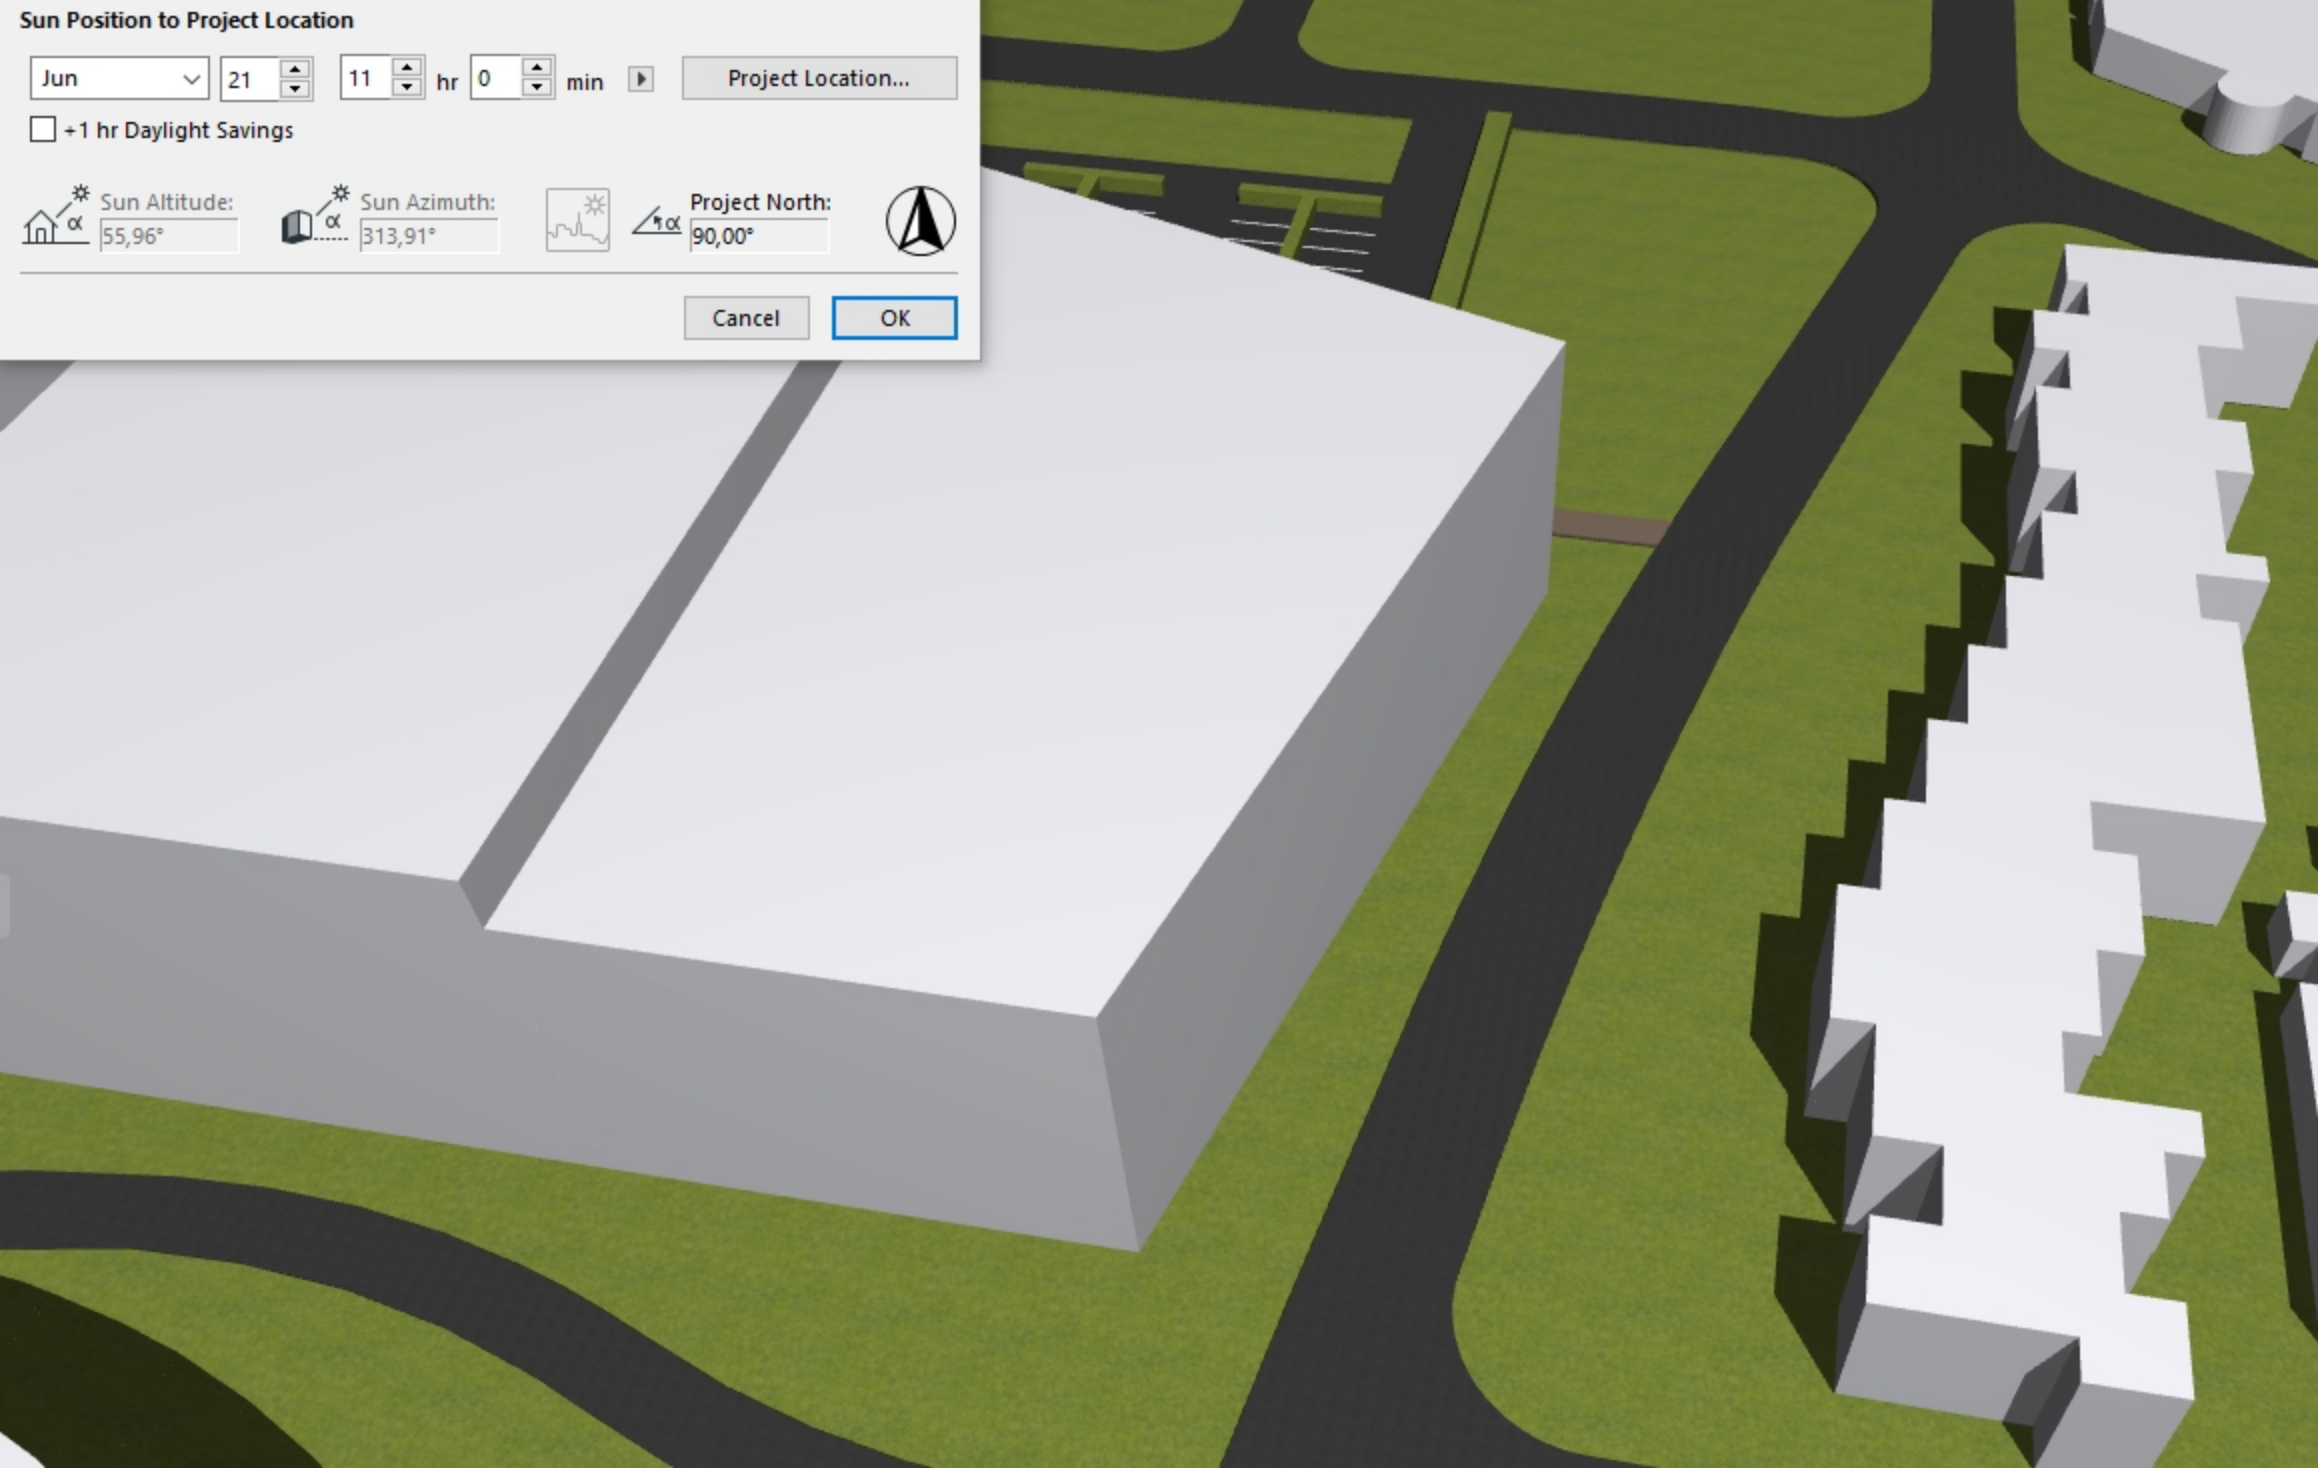

### Sun Position to Project Location

Jun 21 9 hr 0 min Project Location...

+1 hr Daylight Savings

Sun Altitude: 39,71° Sun Azimuth: 347,69° Project North: 90,00°

Cancel OK

### Sun Position to Project Location

Jun 21 10 hr 0 min Project Location...

+1 hr Daylight Savings

Sun Altitude: 48,47° Sun Azimuth: 332,87° Project North: 90,00°

Cancel OK

### Sun Position to Project Location

Jun 21 11 hr 0 min Project Location...

+1 hr Daylight Savings

Sun Altitude: 55,96° Sun Azimuth: 313,91° Project North: 90,00°

Cancel OK

### Sun Position to Project Location

Jun 21 12 hr 0 min Project Location...

+1 hr Daylight Savings

Sun Altitude: 60,87° Sun Azimuth: 289,18° Project North: 90,00°

Cancel OK

Sun Position to Project Location