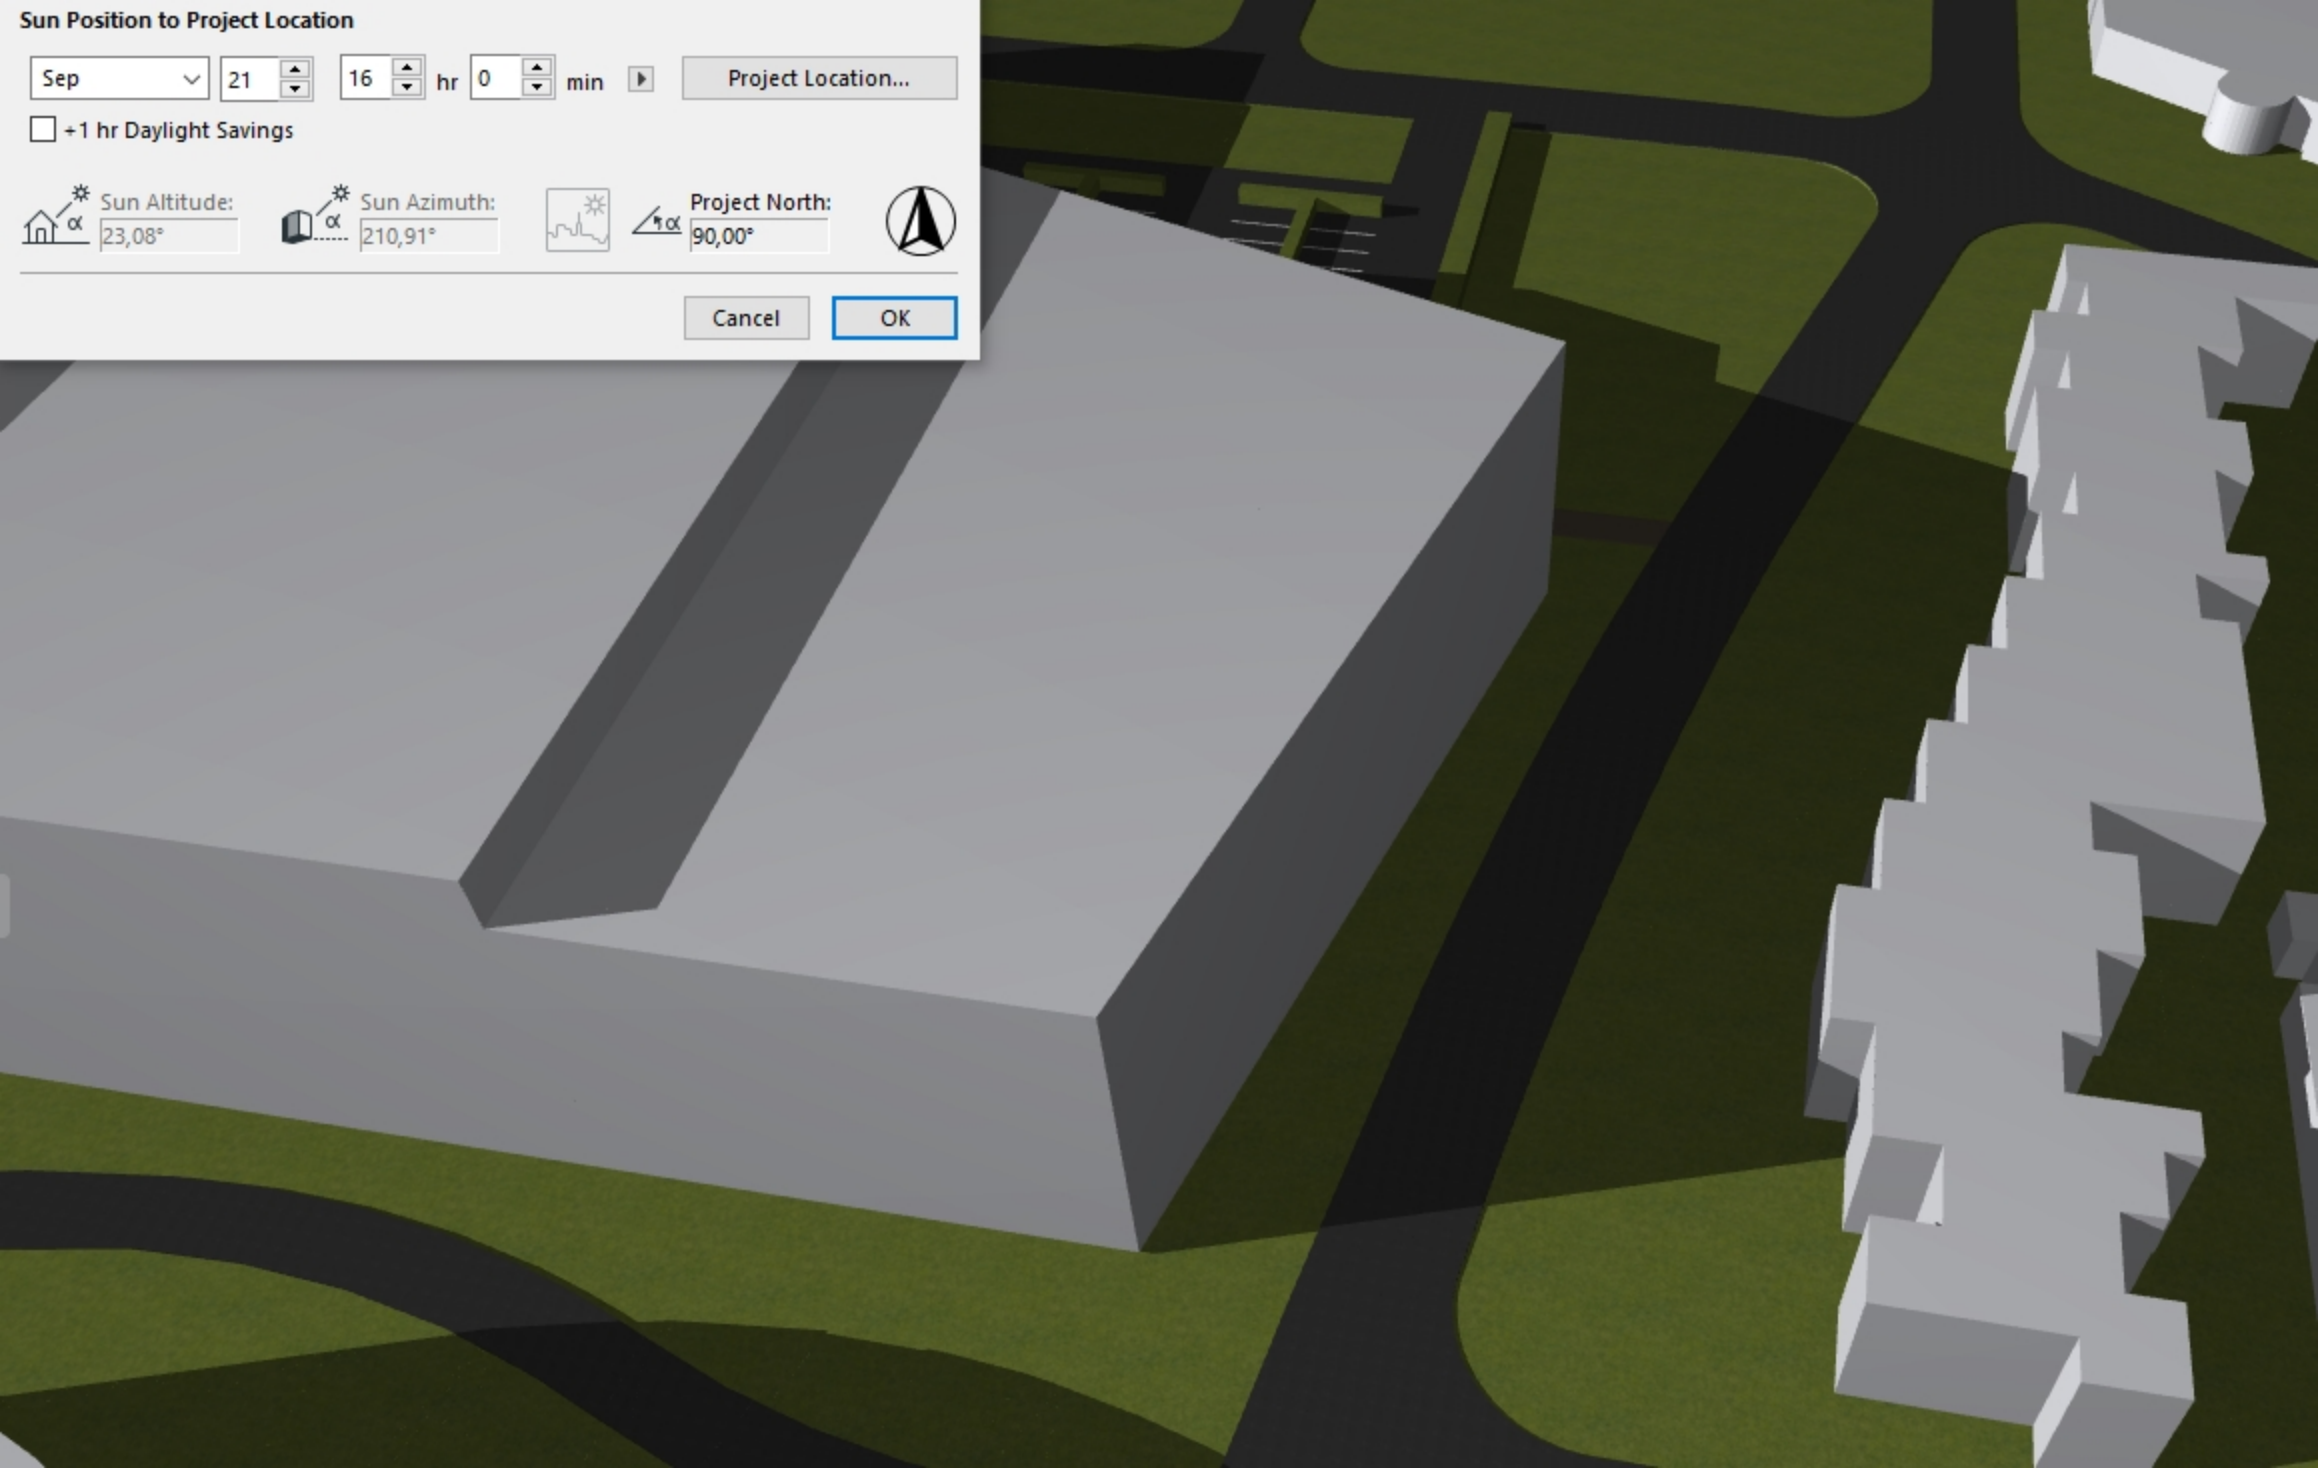

### Sun Position to Project Location

Sep 21 14 hr 0 min Project Location...

+1 hr Daylight Savings

Sun Altitude: 35,88° Sun Azimuth: 242,30° Project North: 90,00°

Cancel OK

### Sun Position to Project Location

Sep 21 15 hr 0 min Project Location...

+1 hr Daylight Savings

Sun Altitude: 30,39° Sun Azimuth: 225,60° Project North: 90,00°

Cancel OK

### Sun Position to Project Location

Sep 21 16 hr 0 min Project Location...

+1 hr Daylight Savings

Sun Altitude: 23,08° Sun Azimuth: 210,91° Project North: 90,00°

Cancel OK

### Sun Position to Project Location

Sep 21 17 hr 0 min Project Location...

+1 hr Daylight Savings

Sun Altitude: 14,60° Sun Azimuth: 197,82° Project North: 90,00°

Cancel OK