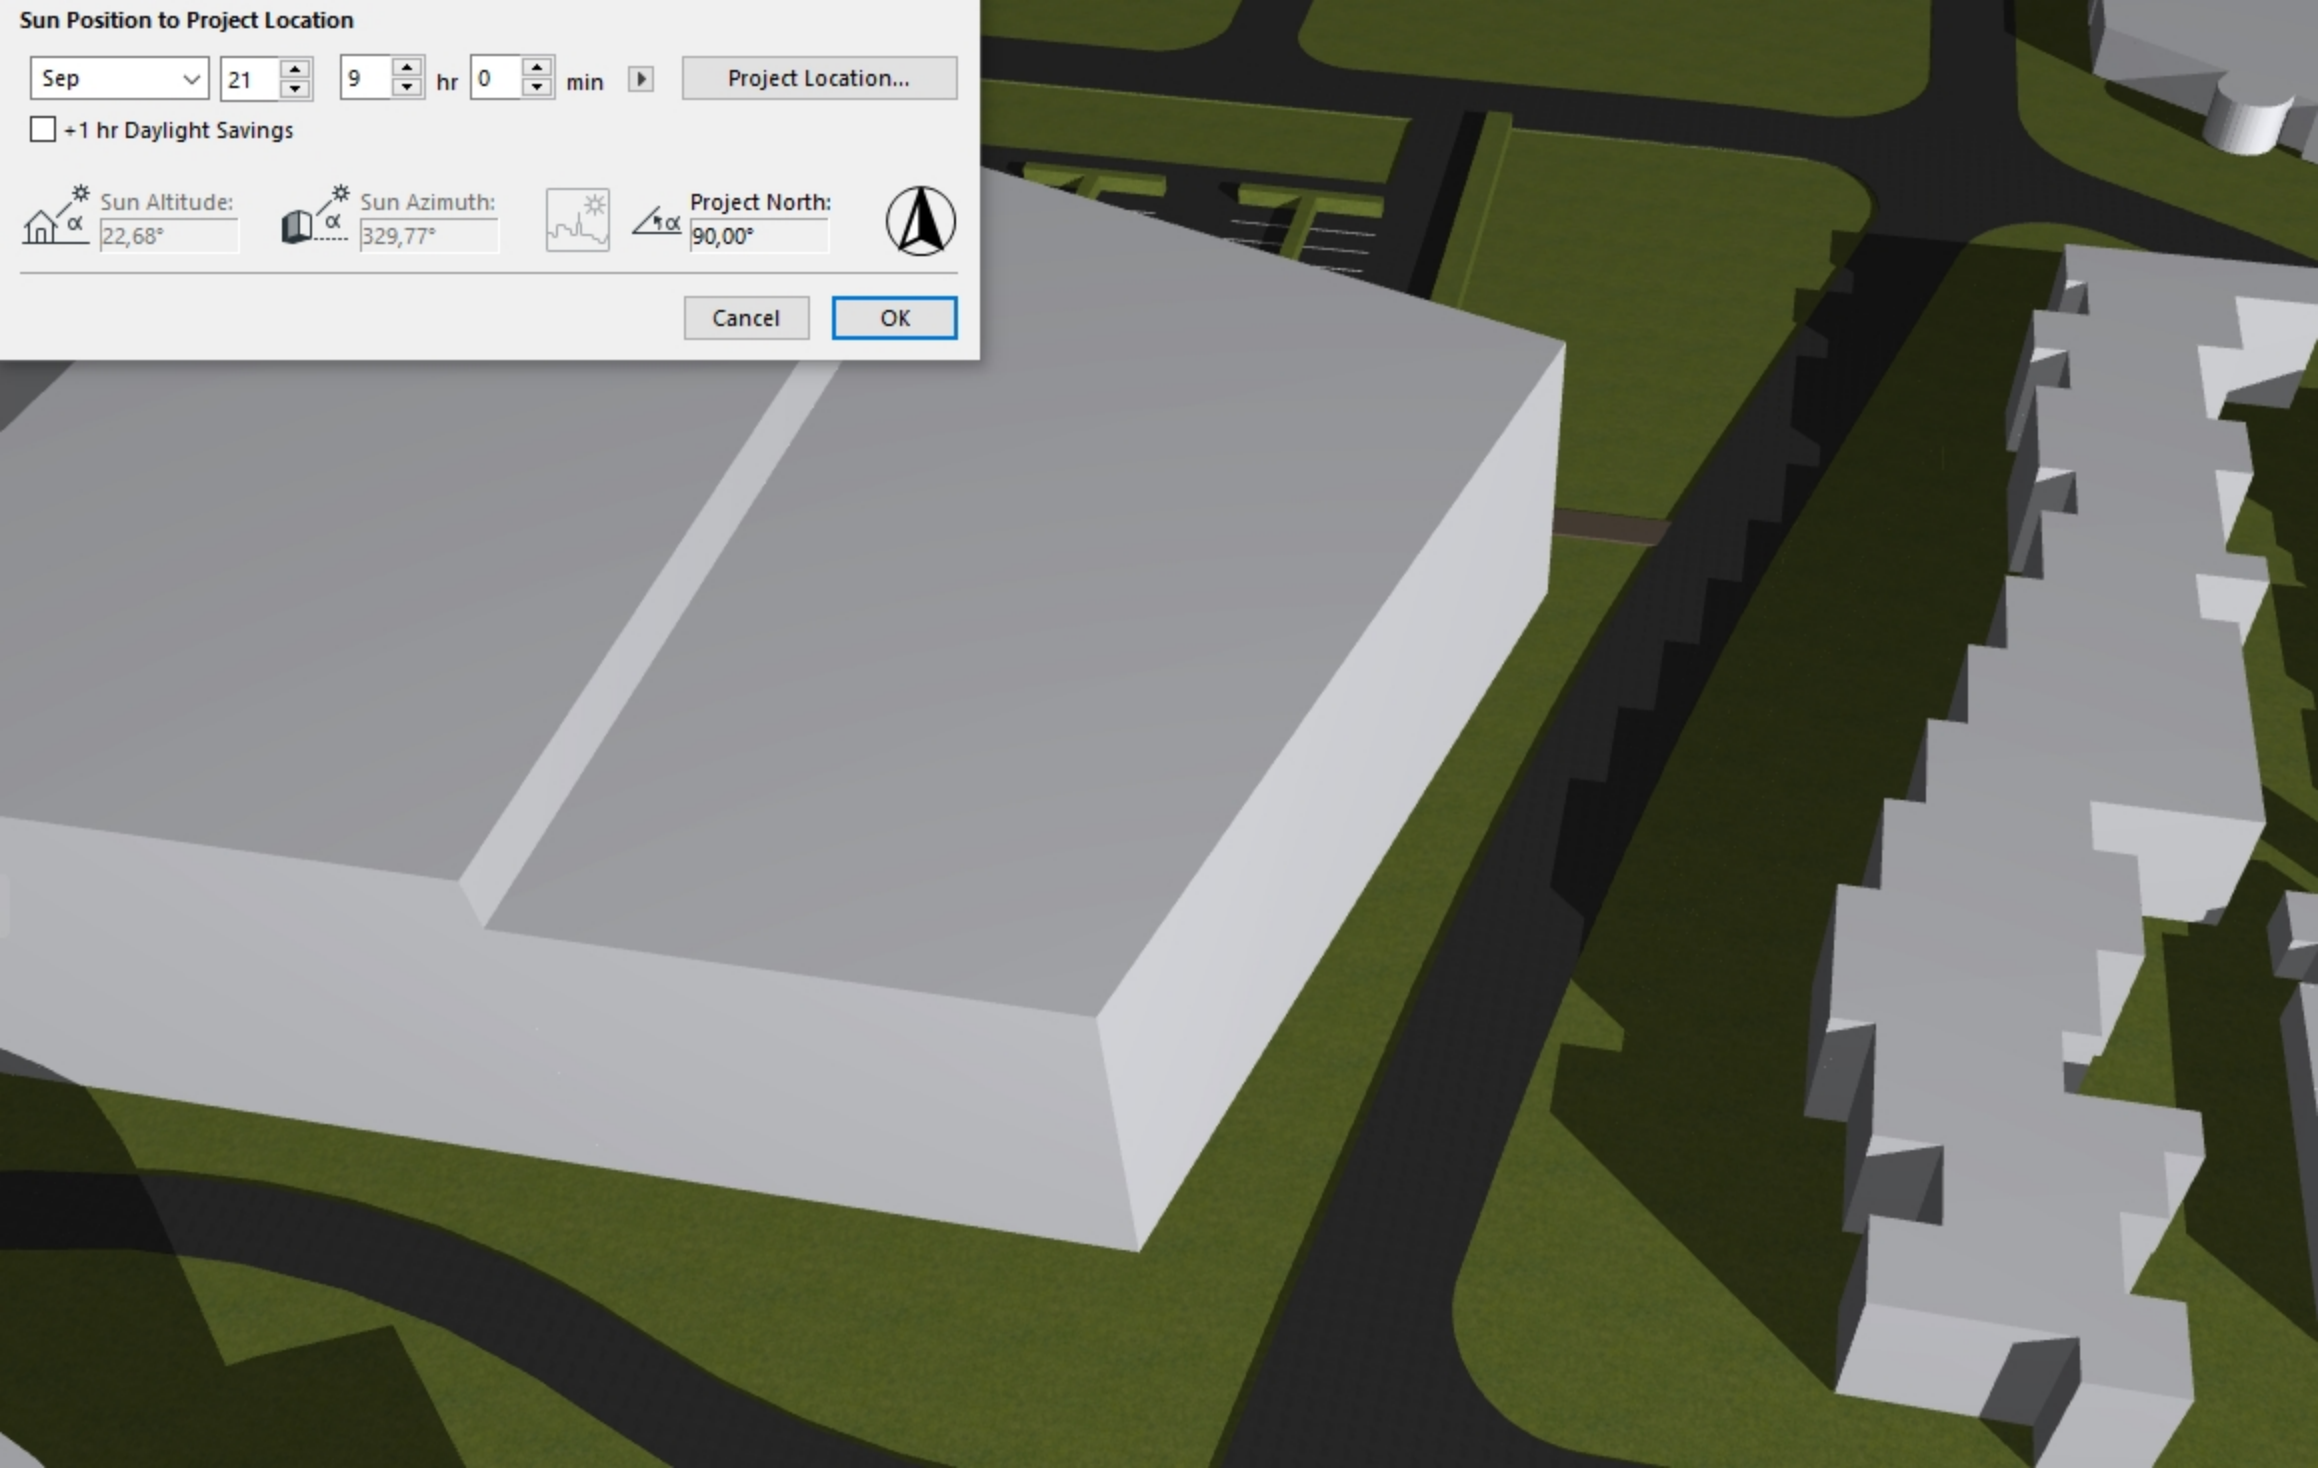

Jun 21 19 hr 0 min Project Location...

+1 hr Daylight Savings

Sun Altitude: 15,26° Sun Azimuth: 161,27° Project North: 90,00°

Cancel OK

### Sun Position to Project Location

Sep 21 8 hr 0 min Project Location...

+1 hr Daylight Savings

Sun Altitude: 14,16° Sun Azimuth: 342,80° Project North: 90,00°

Cancel OK

### Sun Position to Project Location

Sep 21 9 hr 0 min

+1 hr Daylight Savings

 Sun Altitude:   
 Sun Azimuth:   
  
 Project North:  

### Sun Position to Project Location

Sep 21 10 hr 0 min

+1 hr Daylight Savings

 Sun Altitude: 30,07°  Sun Azimuth: 315,18°   Project North: 90,00° 