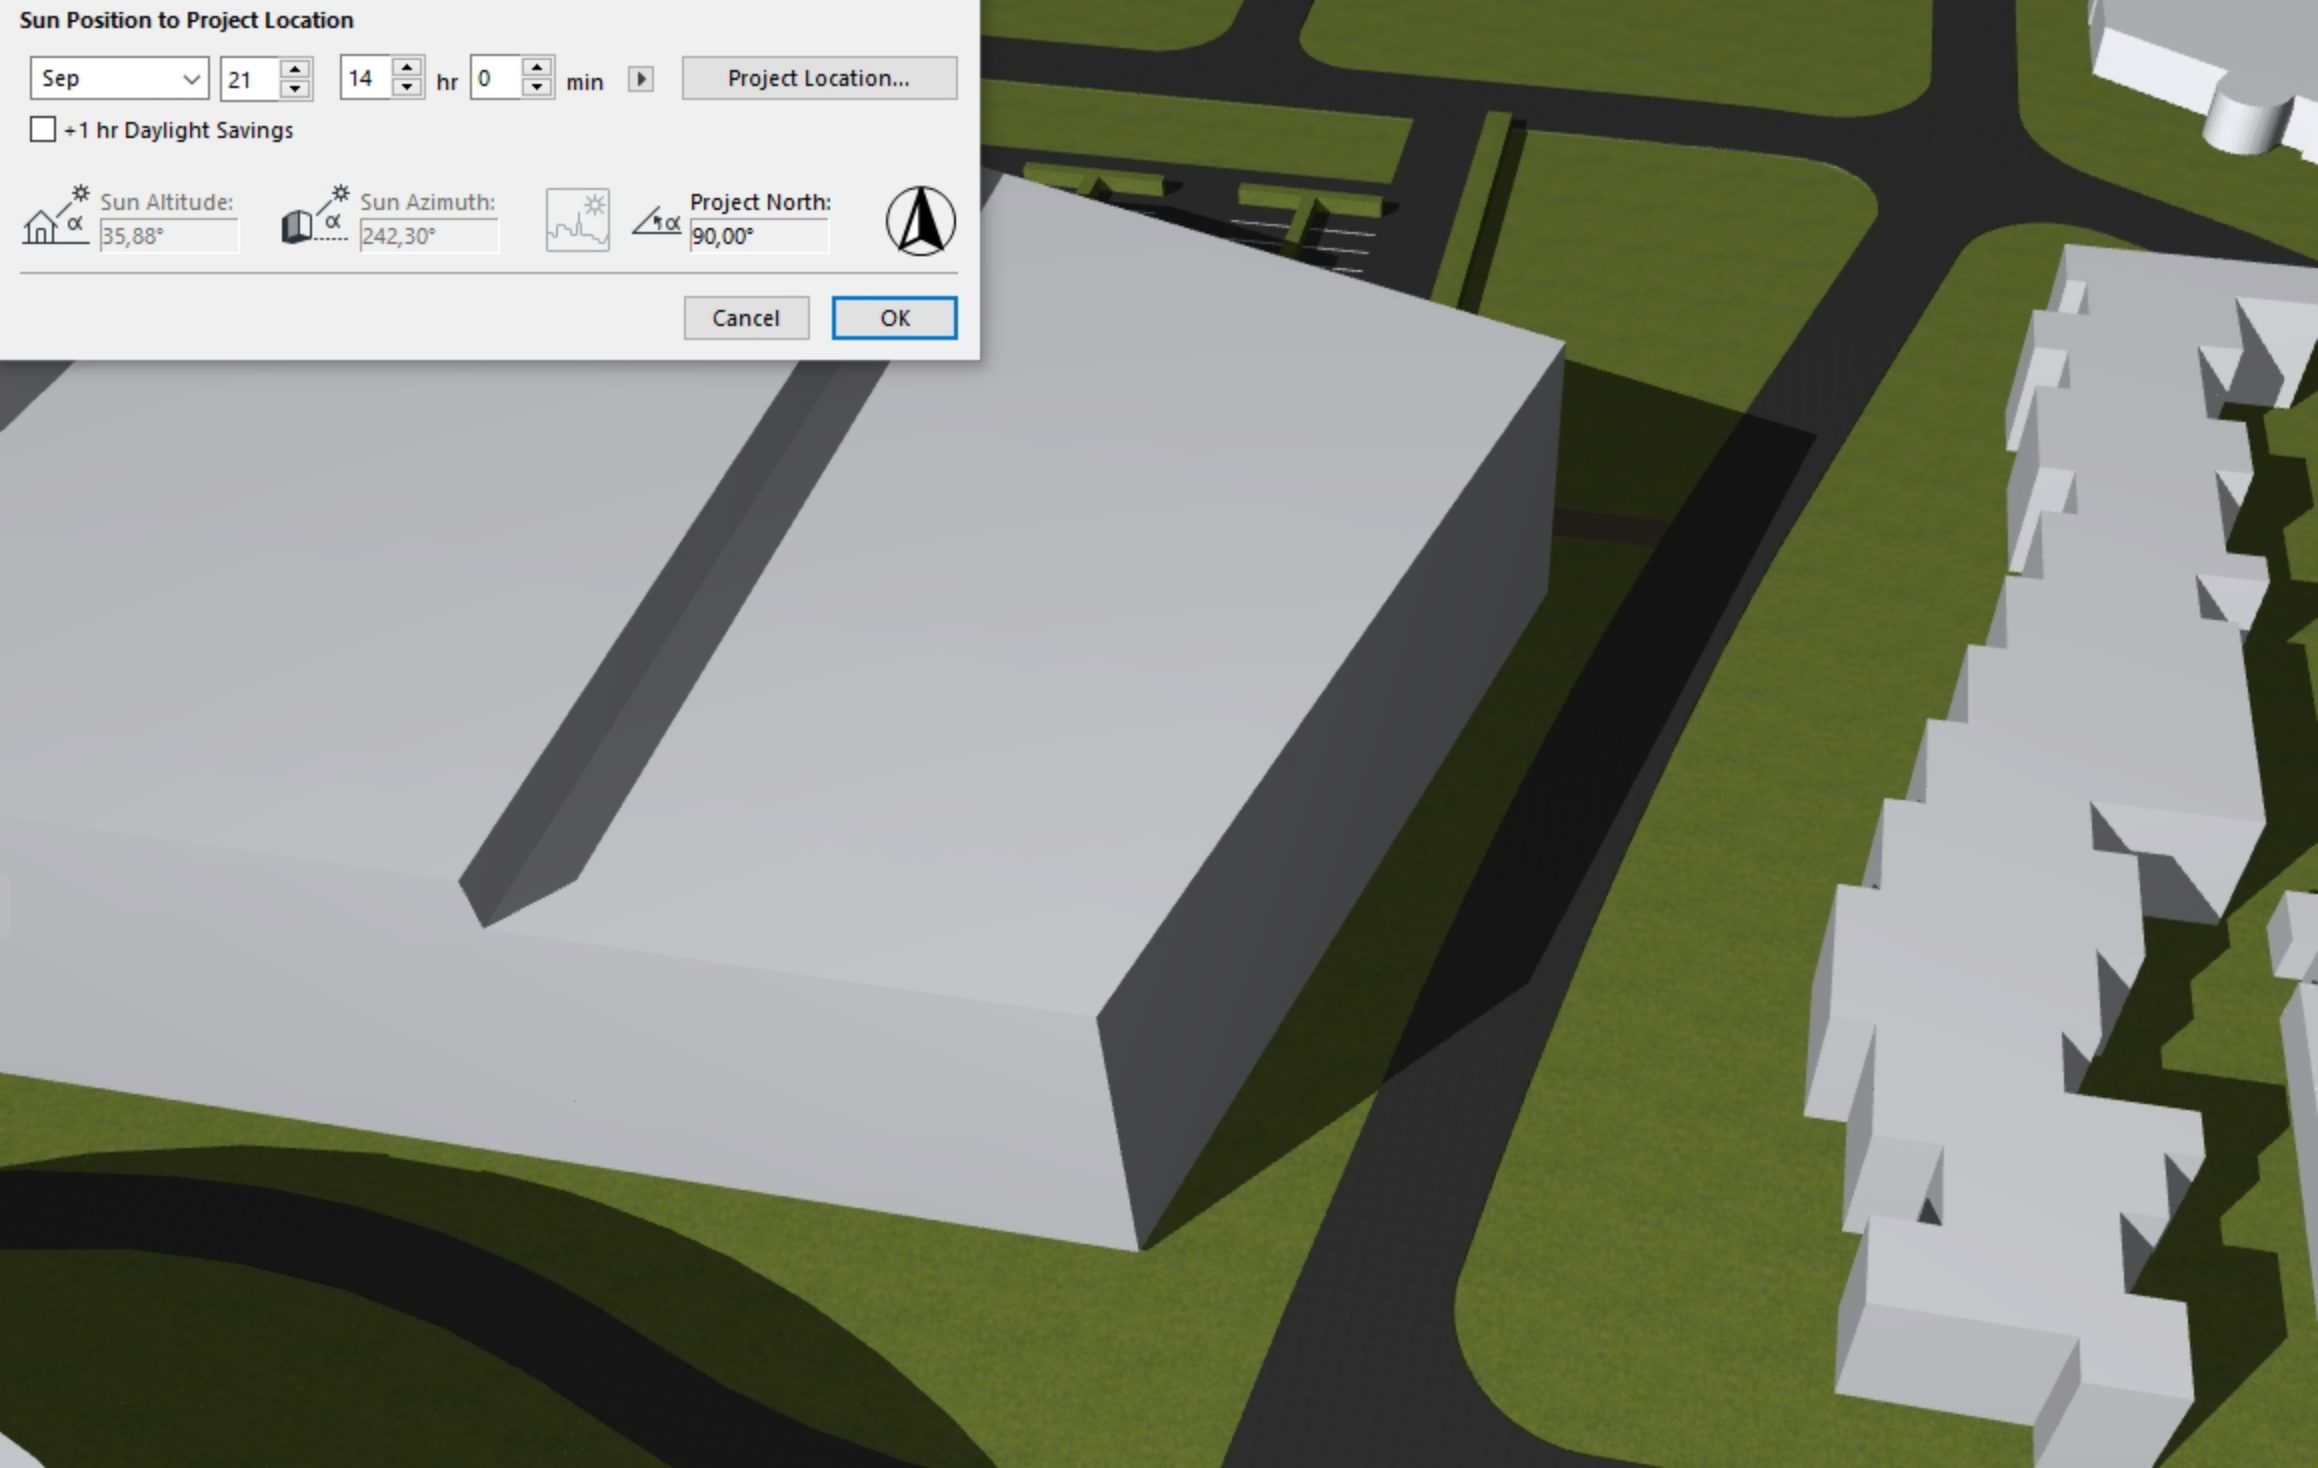

### Sun Position to Project Location

Sep 21 12 hr 0 min Project Location...

+1 hr Daylight Savings

 Sun Altitude: 38,76°  Sun Azimuth: 280,12°   Project North: 90,00° 

Cancel OK

### Sun Position to Project Location

Sep 21 13 hr 0 min Project Location...

+1 hr Daylight Savings

Sun Altitude: 38,83° Sun Azimuth: 260,84° Project North: 90,00°

Cancel OK

### Sun Position to Project Location

Sep 21 14 hr 0 min Project Location...

+1 hr Daylight Savings

Sun Altitude: 35,88° Sun Azimuth: 242,30° Project North: 90,00°

Cancel OK

### Sun Position to Project Location

Sep 21 15 hr 0 min Project Location...

+1 hr Daylight Savings

Sun Altitude: 30,39° Sun Azimuth: 225,60° Project North: 90,00°

Cancel OK