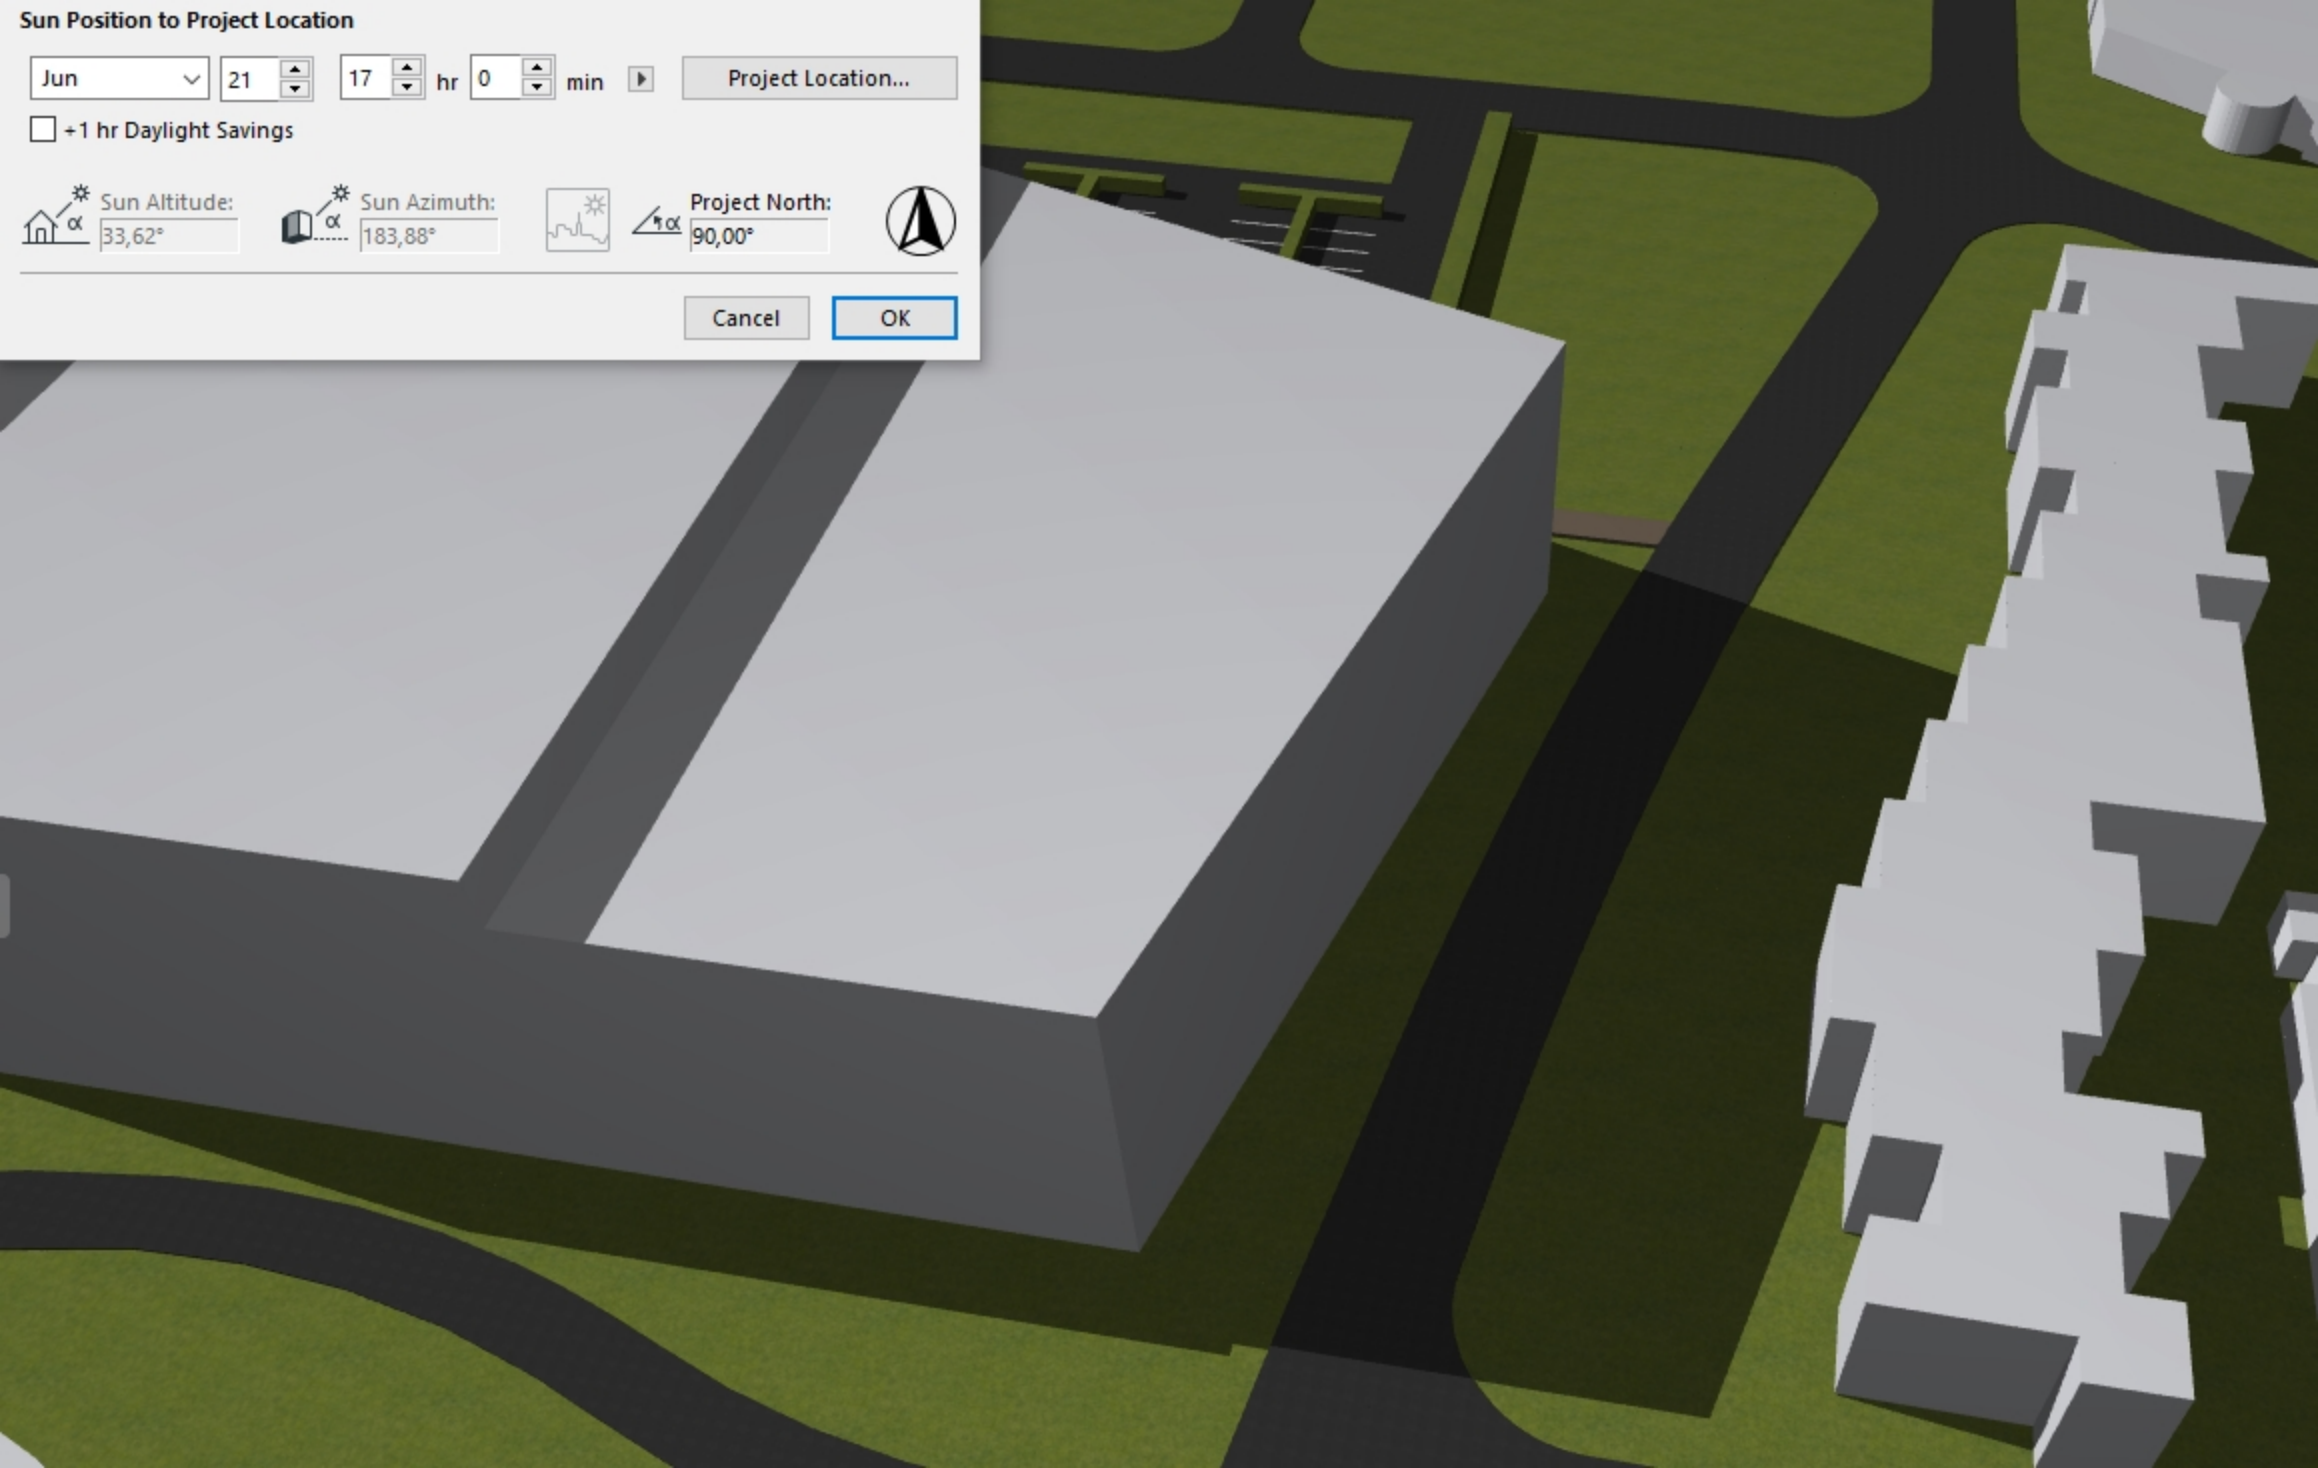

### Sun Position to Project Location

Jun 21 15 hr 0 min Project Location...

+1 hr Daylight Savings

Sun Altitude: 51,21° Sun Azimuth: 213,00° Project North: 90,00°

Cancel OK

### Sun Position to Project Location

Jun 21 16 hr 0 min Project Location...

+1 hr Daylight Savings

Sun Altitude: 42,77° Sun Azimuth: 196,99° Project North: 90,00°

Cancel OK

### Sun Position to Project Location

Jun ▾ 21 ▾ 17 ▾ hr 0 ▾ min ▾ ▶ Project Location...

+1 hr Daylight Savings

 Sun Altitude:   
 Sun Azimuth:   
  Project North:  

Cancel OK

### Sun Position to Project Location

Jun ▾ 21 ▾ 18 ▾ hr 0 ▾ min ▾ ▶ Project Location...

+1 hr Daylight Savings

 Sun Altitude:   
 Sun Azimuth:   
  
 Project North:  

Cancel OK

Sun Position to Project Location