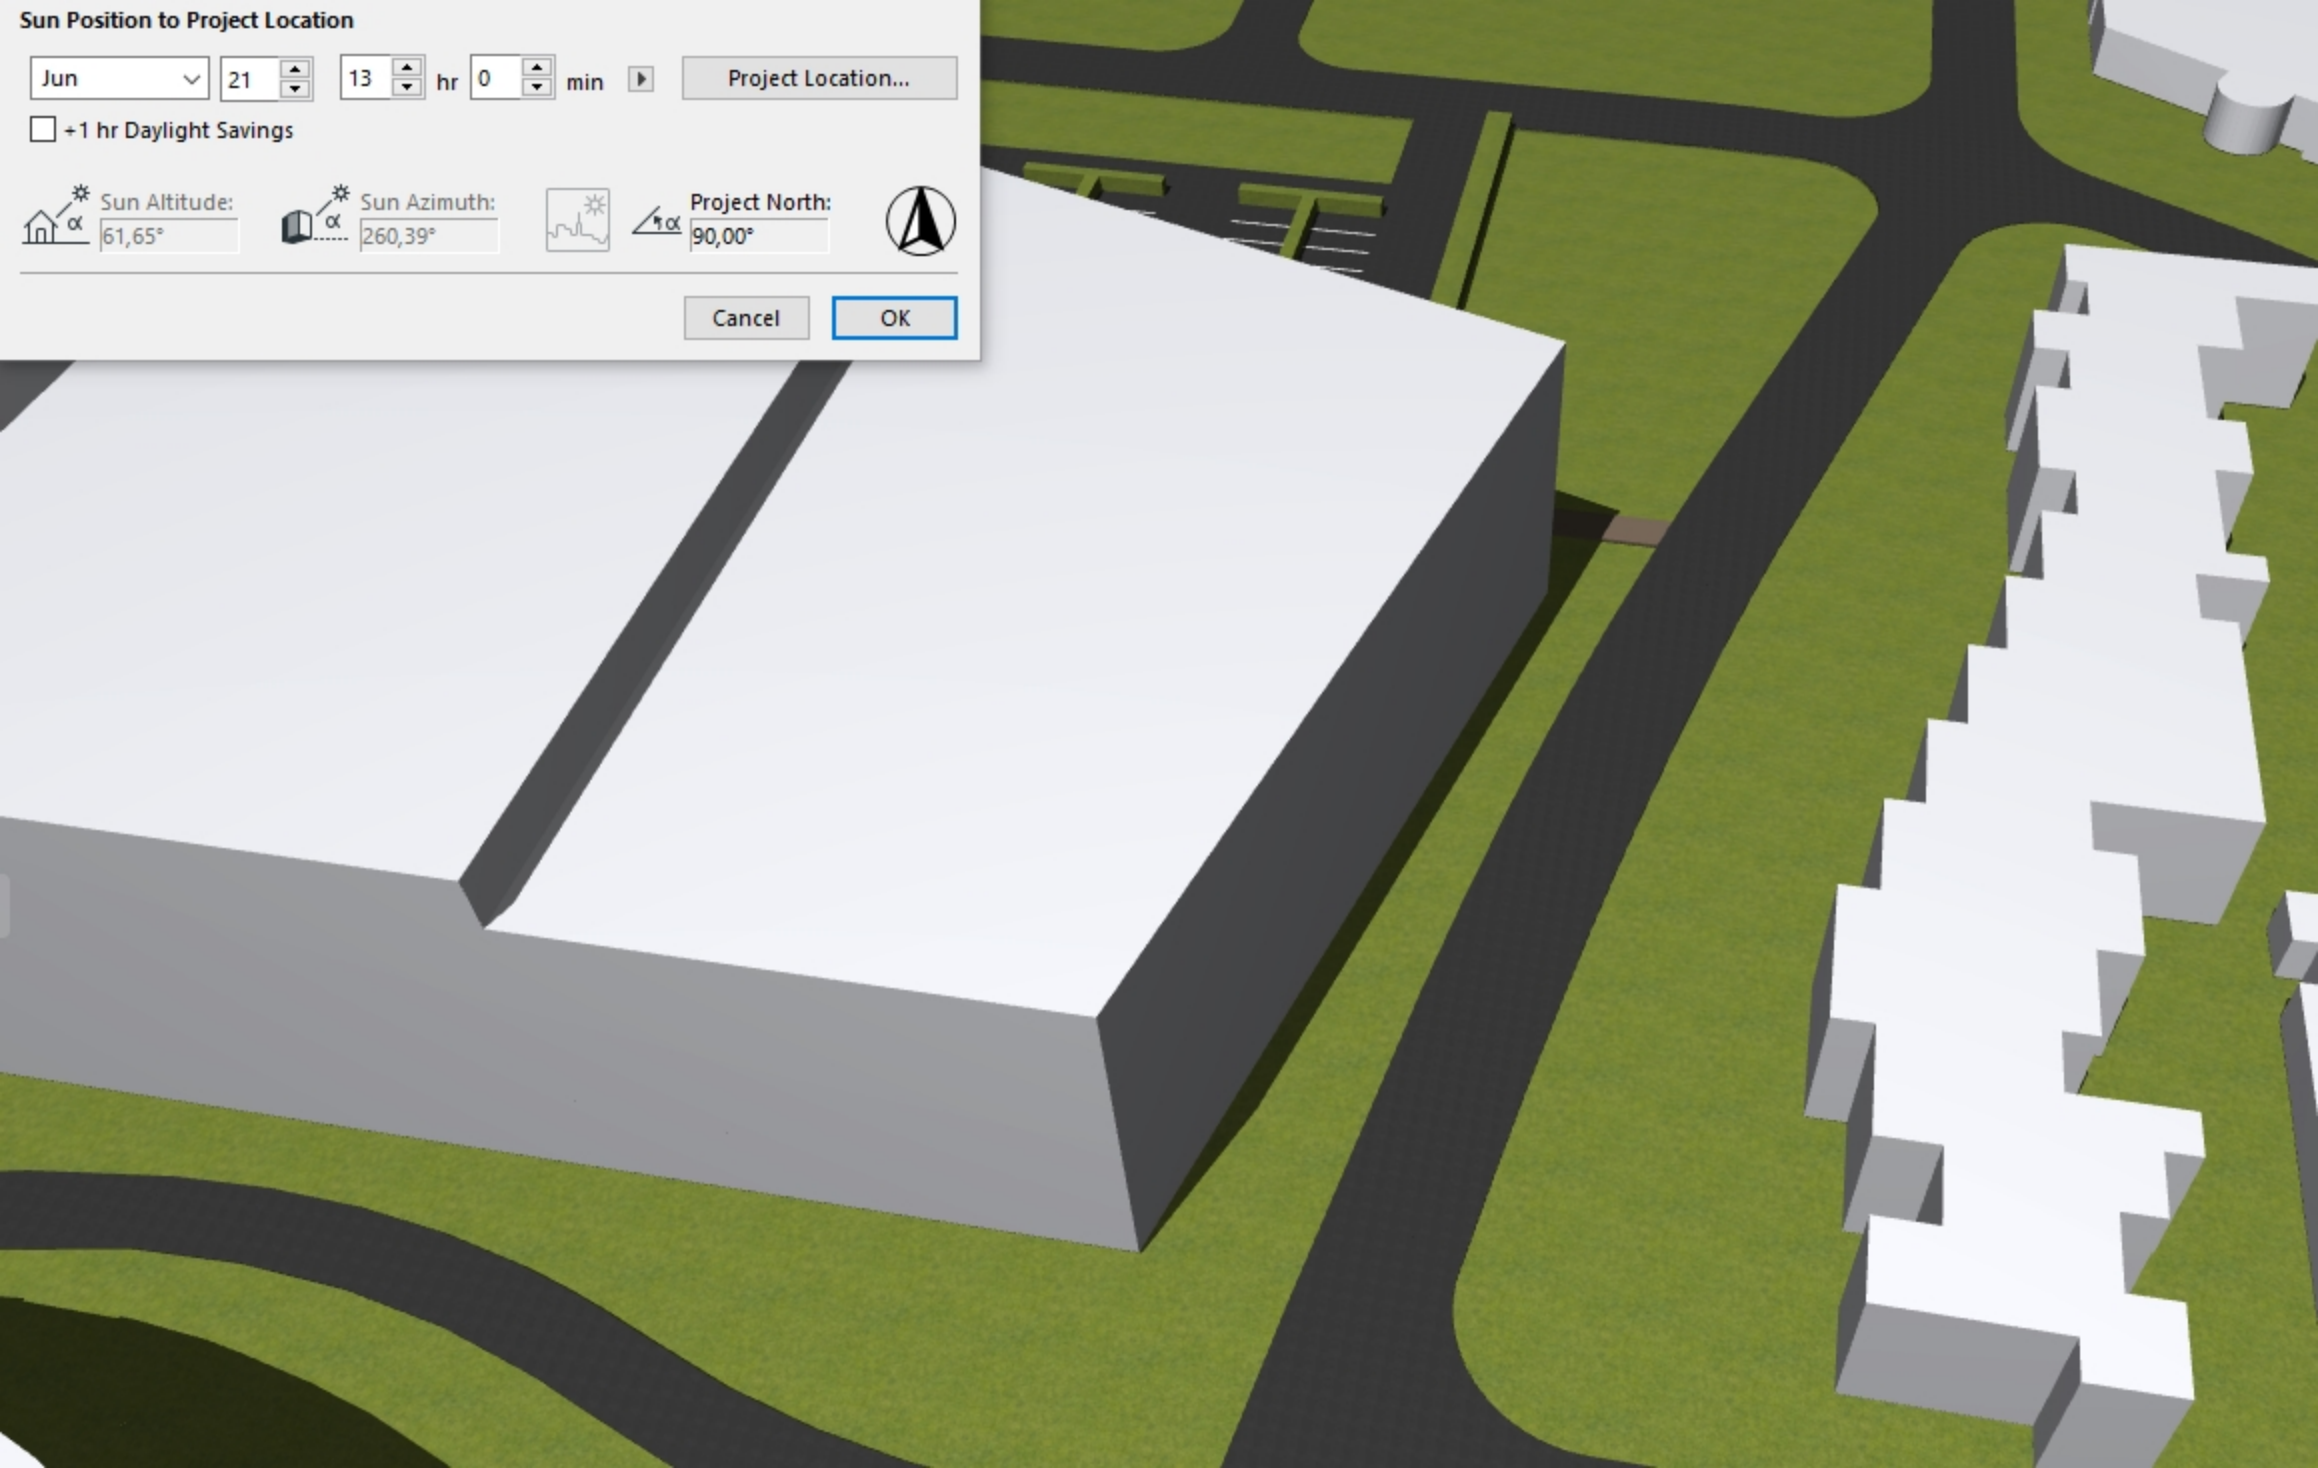

### Sun Position to Project Location

Jun 21 11 hr 0 min Project Location...

+1 hr Daylight Savings

Sun Altitude: 55,96° Sun Azimuth: 313,91° Project North: 90,00°

Cancel OK

### Sun Position to Project Location

Jun 21 12 hr 0 min Project Location...

+1 hr Daylight Savings

Sun Altitude: 60,87° Sun Azimuth: 289,18° Project North: 90,00°

Cancel OK

Sun Position to Project Location

Jun 21 13 hr 0 min Project Location...

+1 hr Daylight Savings

Sun Altitude: 61,65° Sun Azimuth: 260,39° Project North: 90,00°

Cancel OK

### Sun Position to Project Location

Jun 21 14 hr 0 min Project Location...

+1 hr Daylight Savings

Sun Altitude: 58,00° Sun Azimuth: 233,80° Project North: 90,00°

Cancel OK