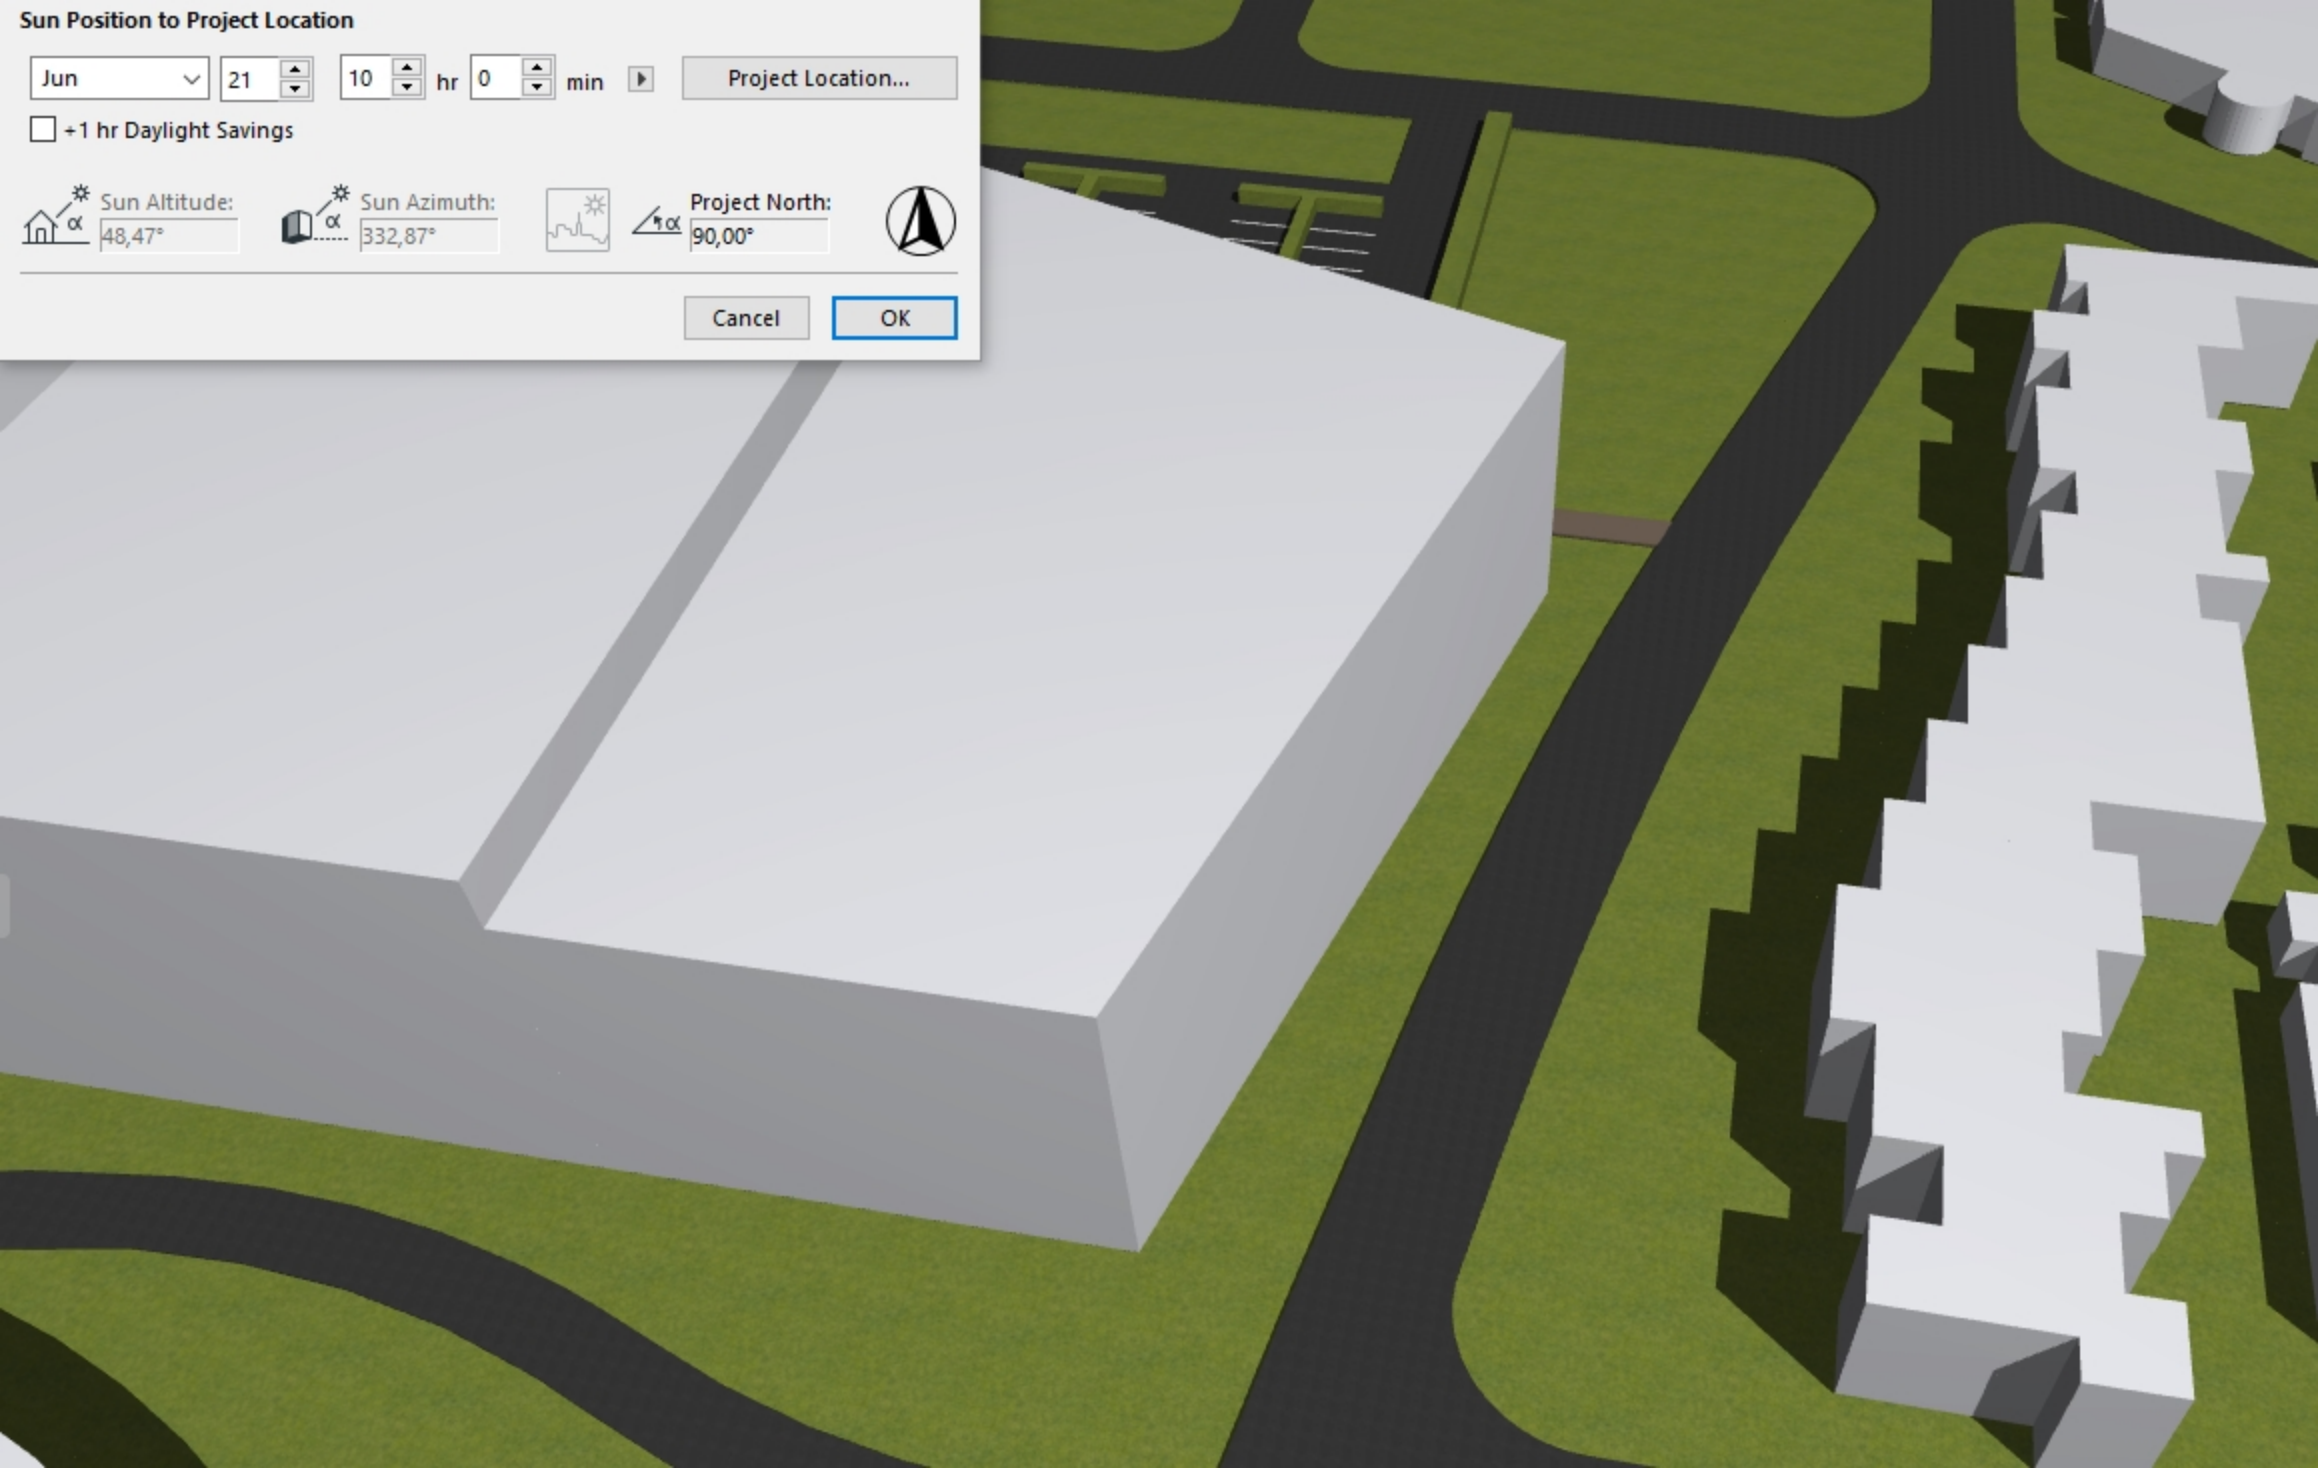

### Sun Position to Project Location

Jun 21 8 hr 0 min Project Location...

+1 hr Daylight Savings

Sun Altitude: 30,46° Sun Azimuth: 0,17° Project North: 90,00°

Cancel OK

### Sun Position to Project Location

Jun 21 9 hr 0 min Project Location...

+1 hr Daylight Savings

Sun Altitude: 39,71° Sun Azimuth: 347,69° Project North: 90,00°

Cancel OK

### Sun Position to Project Location

Jun 21 10 hr 0 min Project Location...

+1 hr Daylight Savings

Sun Altitude: 48,47° Sun Azimuth: 332,87° Project North: 90,00°

Cancel OK

### Sun Position to Project Location

Jun 21 11 hr 0 min Project Location...

+1 hr Daylight Savings

Sun Altitude: 55,96° Sun Azimuth: 313,91° Project North: 90,00°

Cancel OK