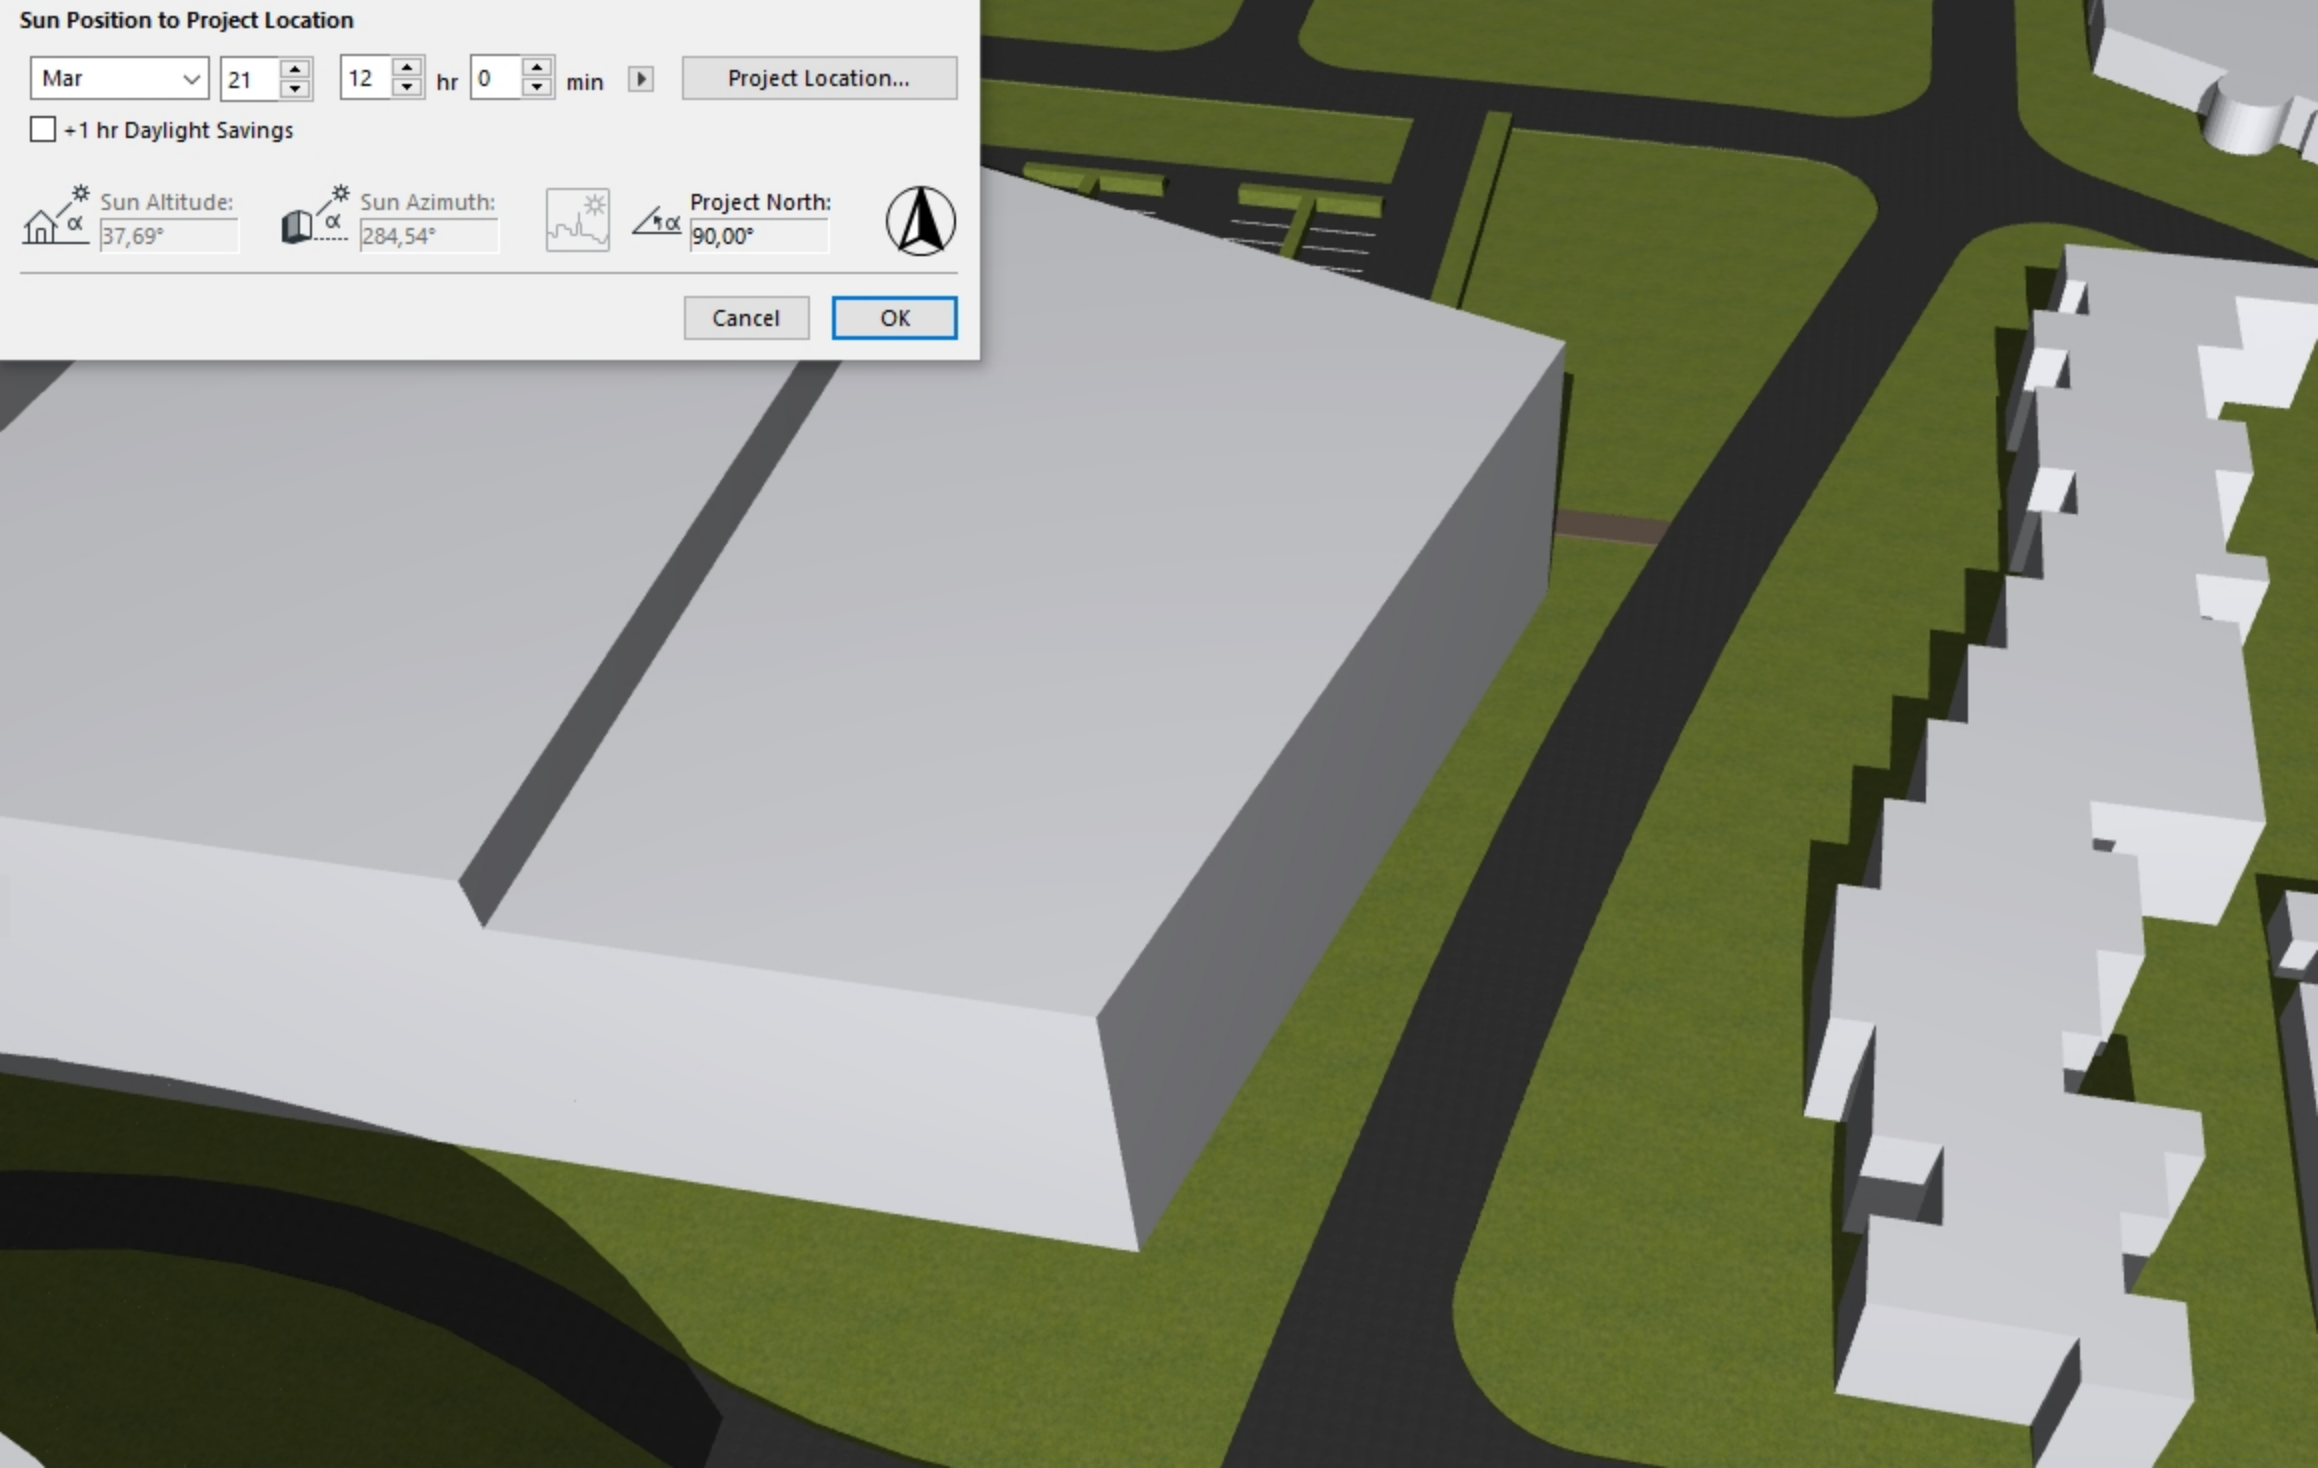

### Sun Position to Project Location

Mar 21 11 hr 0 min Project Location...

+1 hr Daylight Savings

 Sun Altitude: 33,96°  Sun Azimuth: 302,50°   Project North: 90,00° 

Cancel OK

### Sun Position to Project Location

Mar 21 12 hr 0 min Project Location...

+1 hr Daylight Savings

Sun Altitude: 37,69° Sun Azimuth: 284,54° Project North: 90,00°

Cancel OK