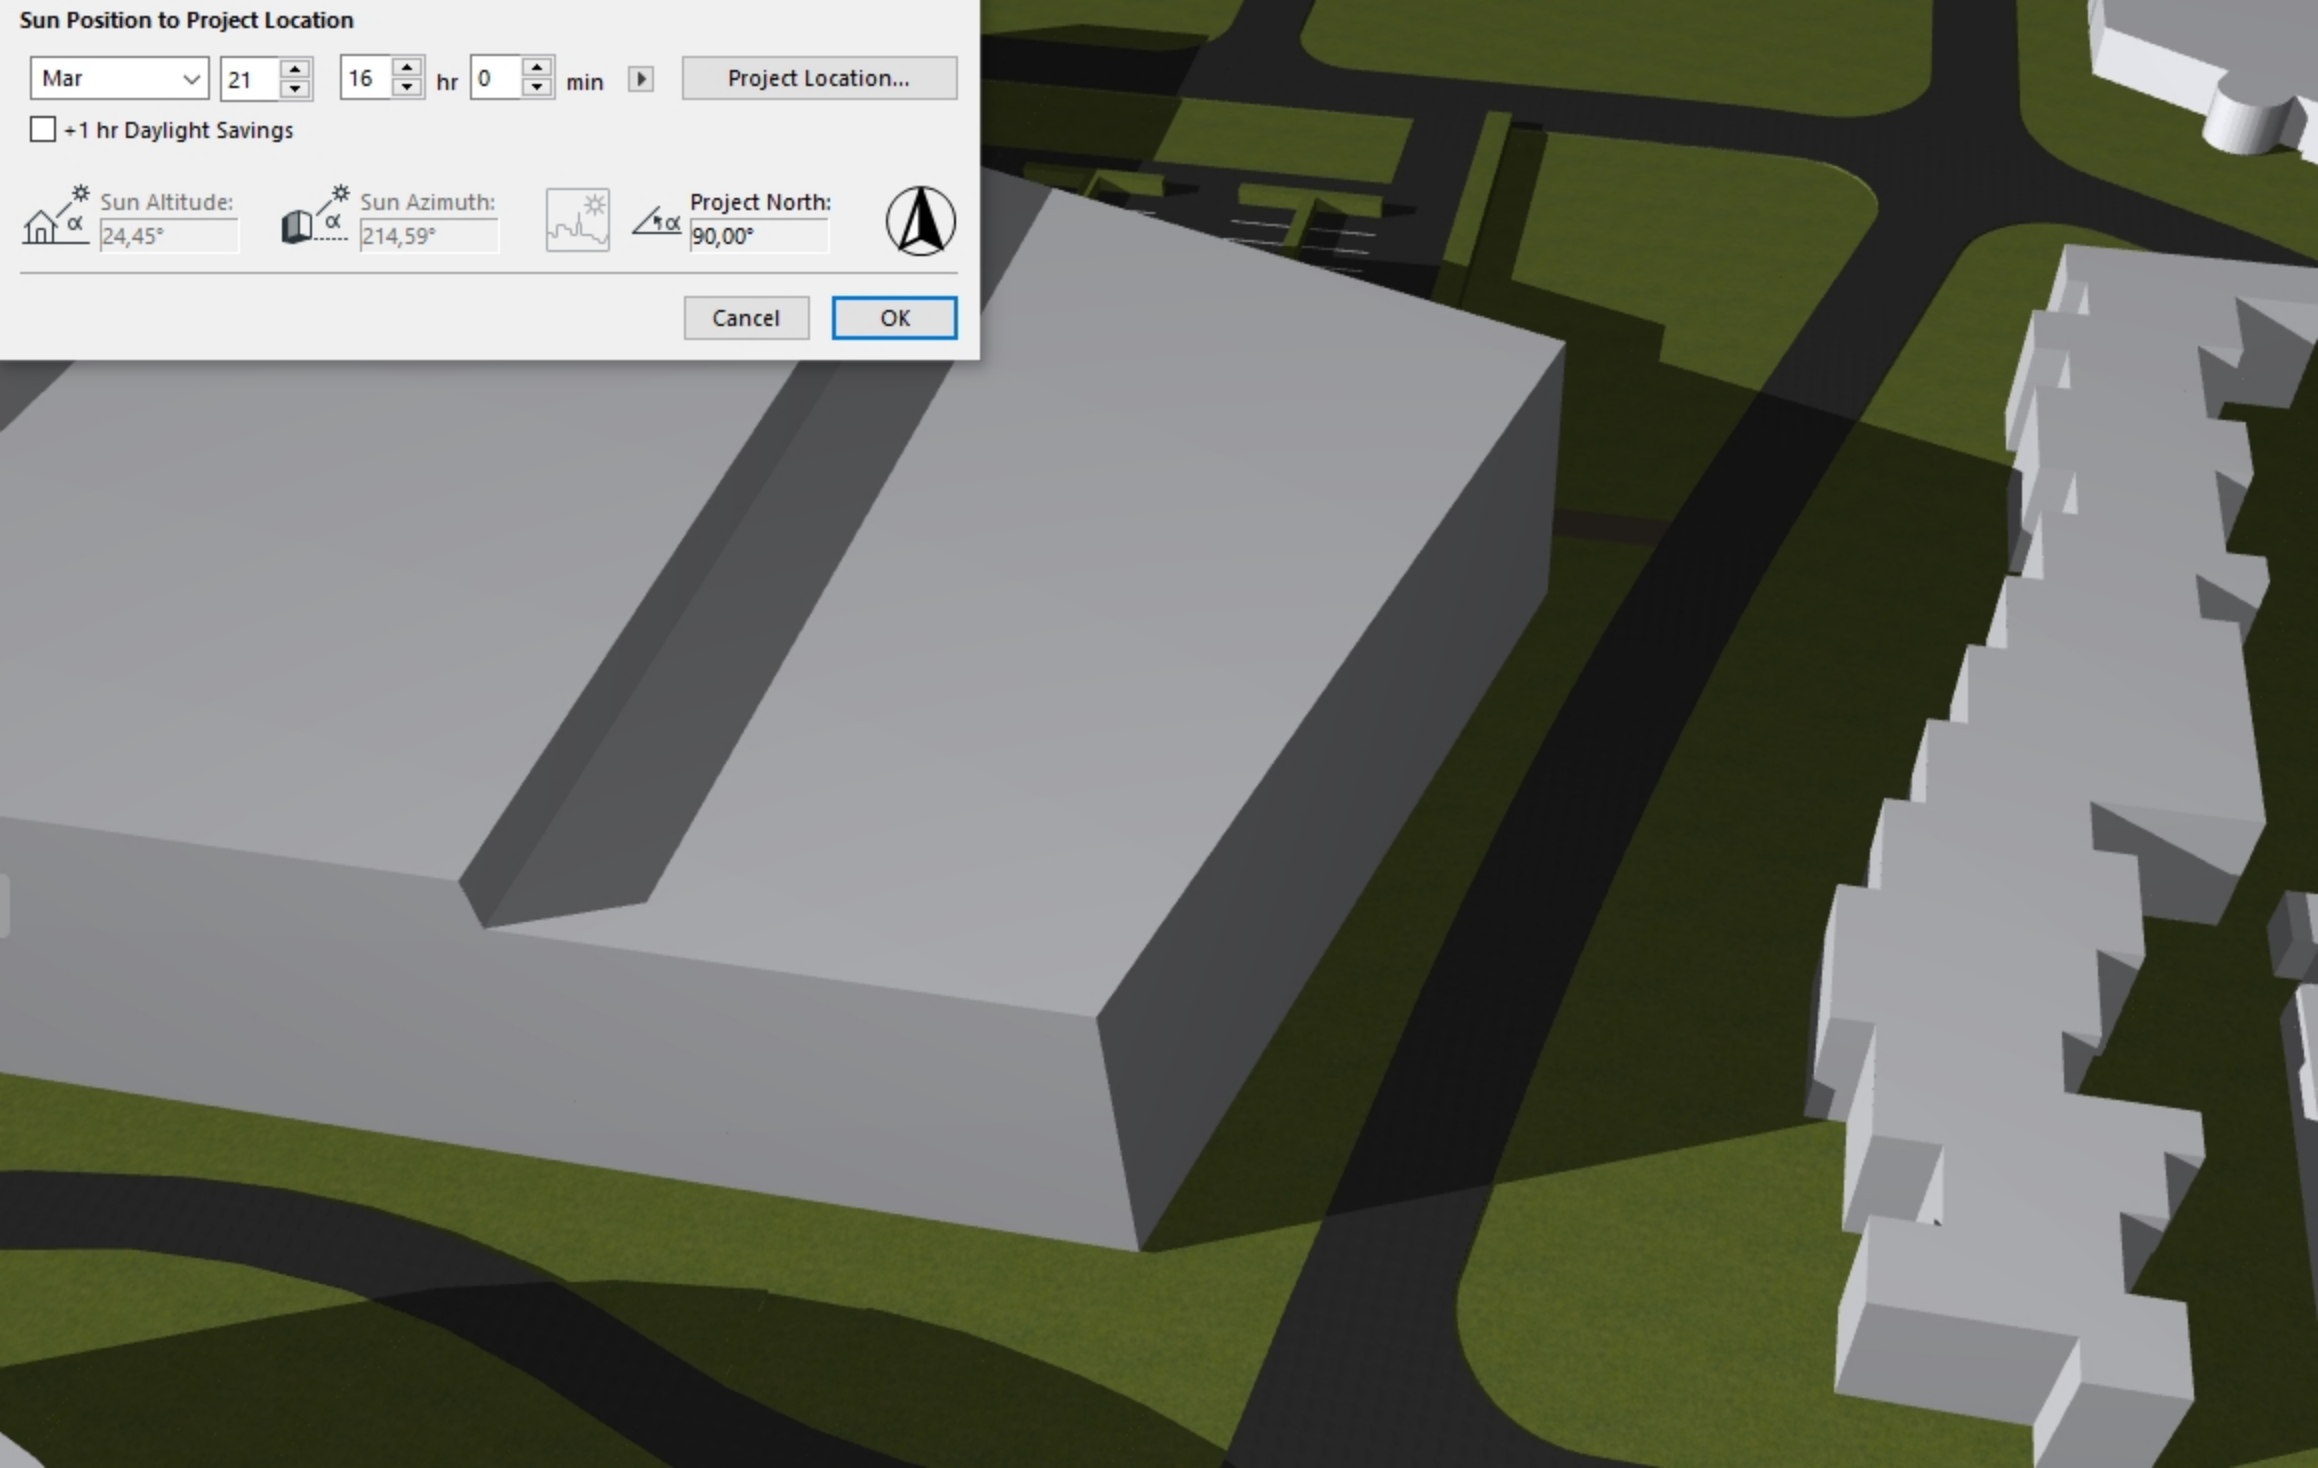

Mar 21 15 hr 0 min Project Location...

+1 hr Daylight Savings

Sun Altitude: 31,35° Sun Azimuth: 229,69° Project North: 90,00°

Cancel OK

### Sun Position to Project Location

Mar 21 16 hr 0 min Project Location...

+1 hr Daylight Savings

Sun Altitude: 24,45° Sun Azimuth: 214,59° Project North: 90,00°

Cancel OK