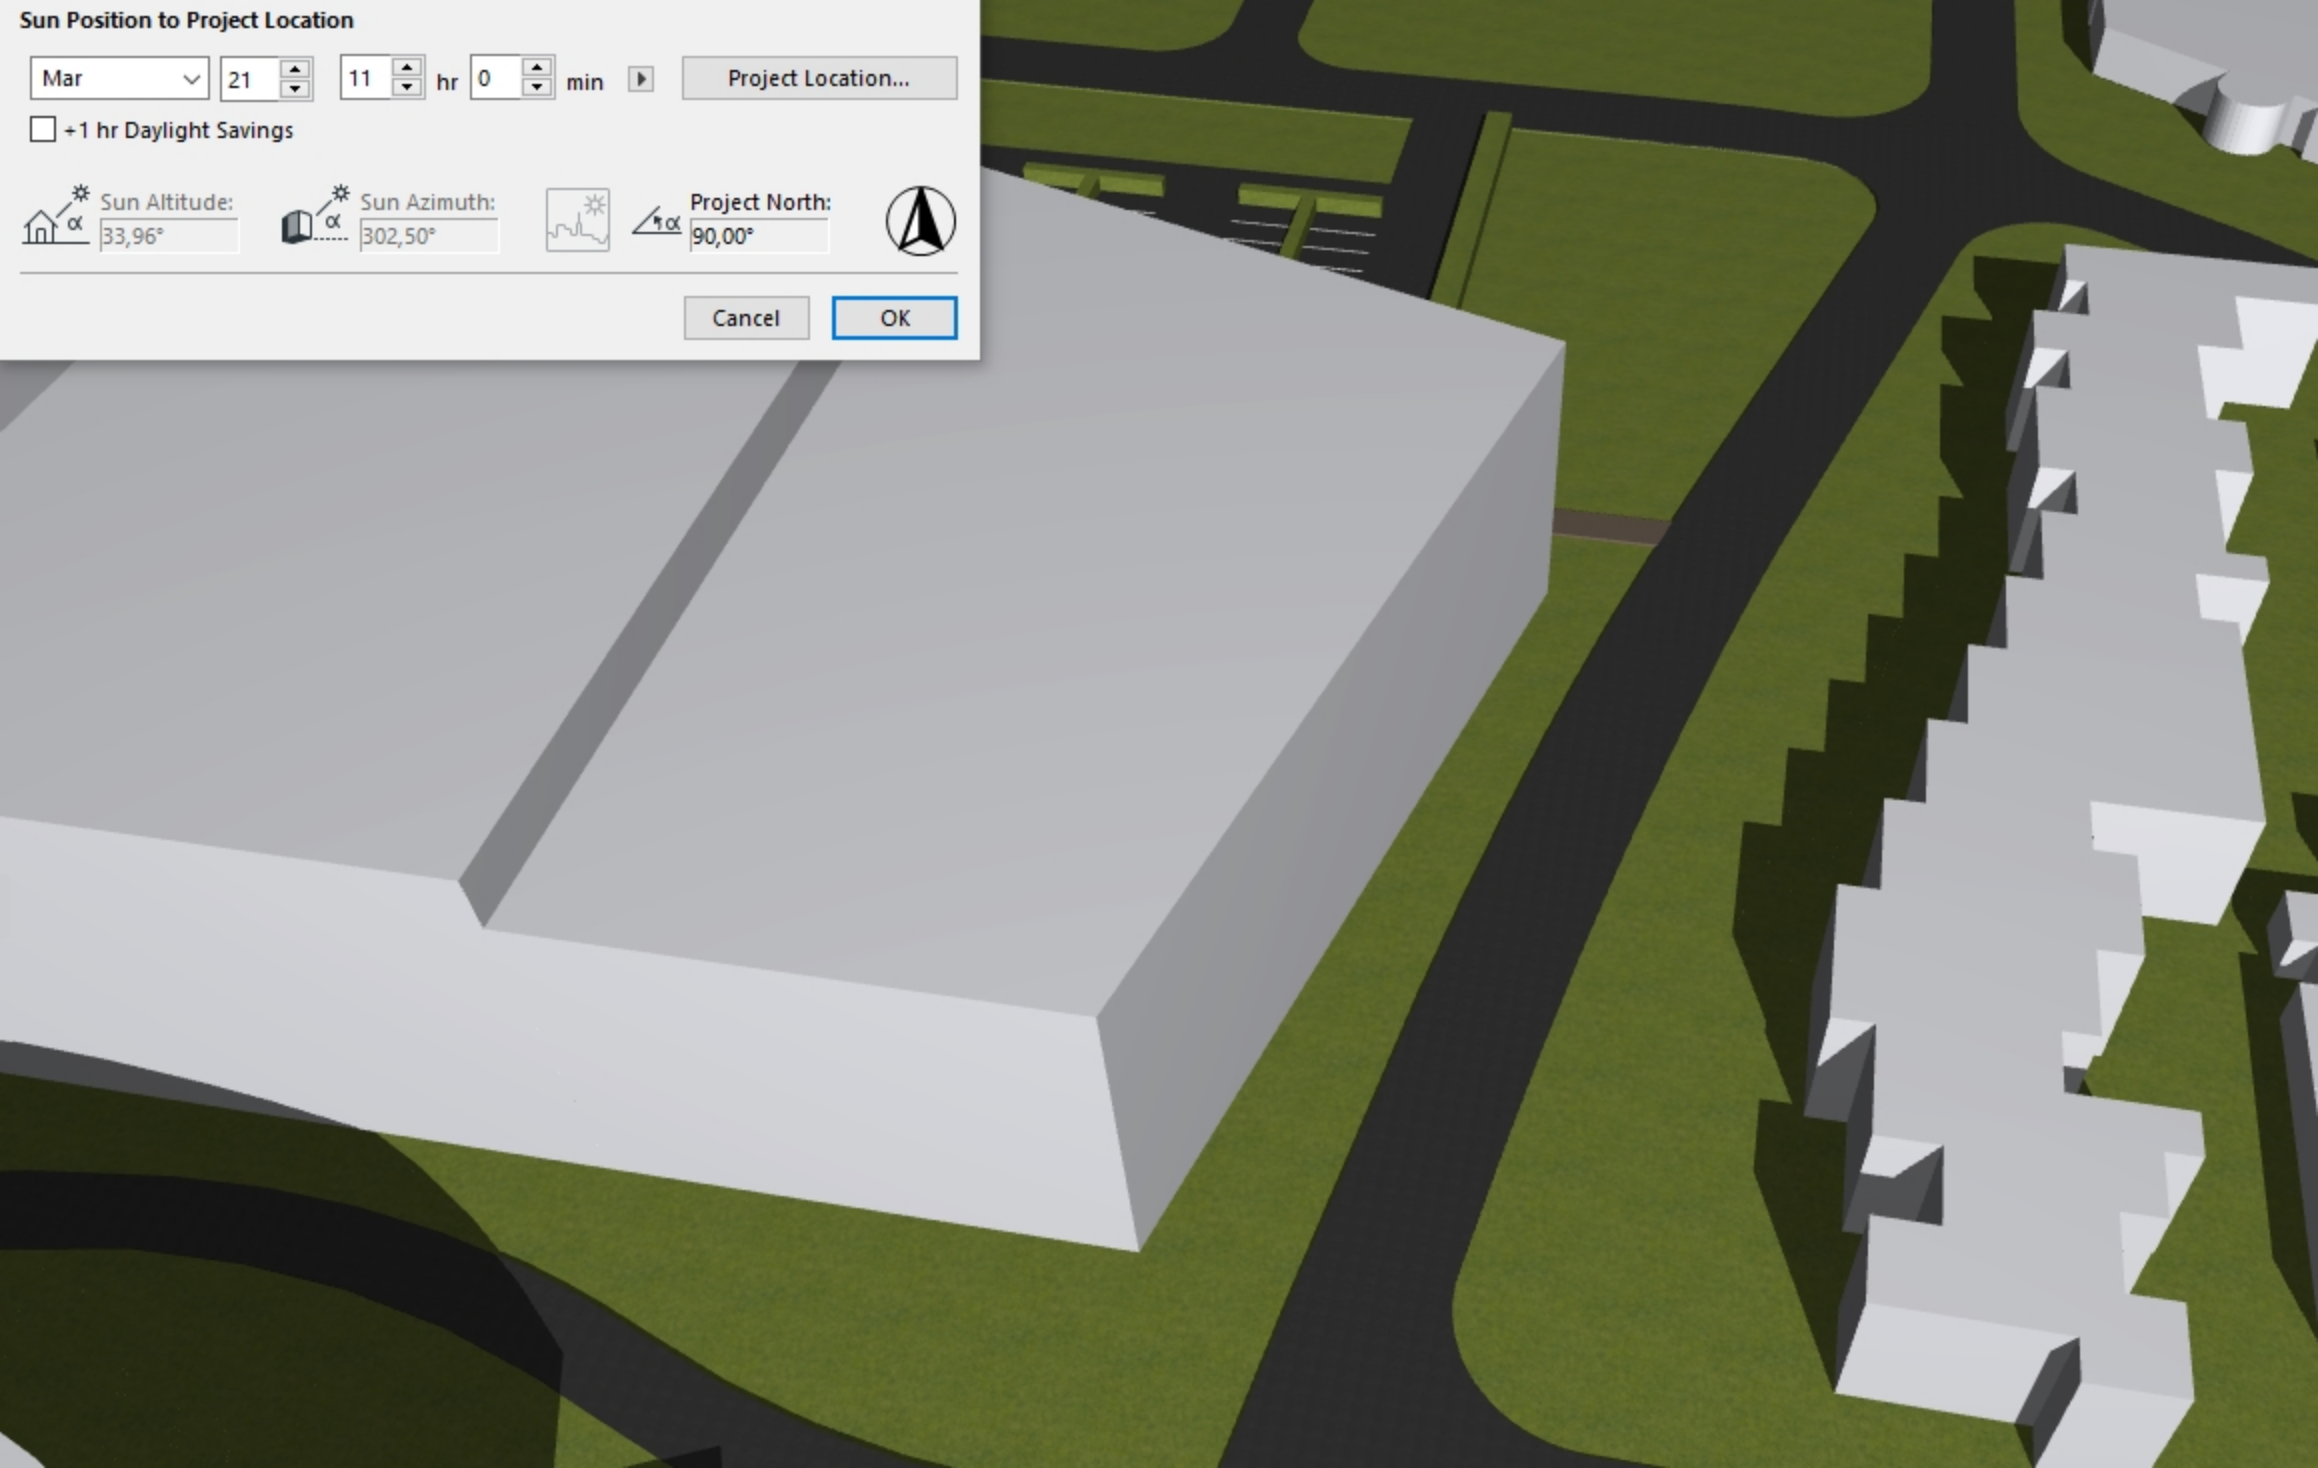

### Sun Position to Project Location

Mar 21 10 hr 0 min

+1 hr Daylight Savings

 Sun Altitude: 27,91°  Sun Azimuth: 318,53°   Project North: 90,00° 

### Sun Position to Project Location

Mar 21 11 hr 0 min Project Location...

+1 hr Daylight Savings

 Sun Altitude: 33,96°  Sun Azimuth: 302,50°   Project North: 90,00° 

Cancel OK