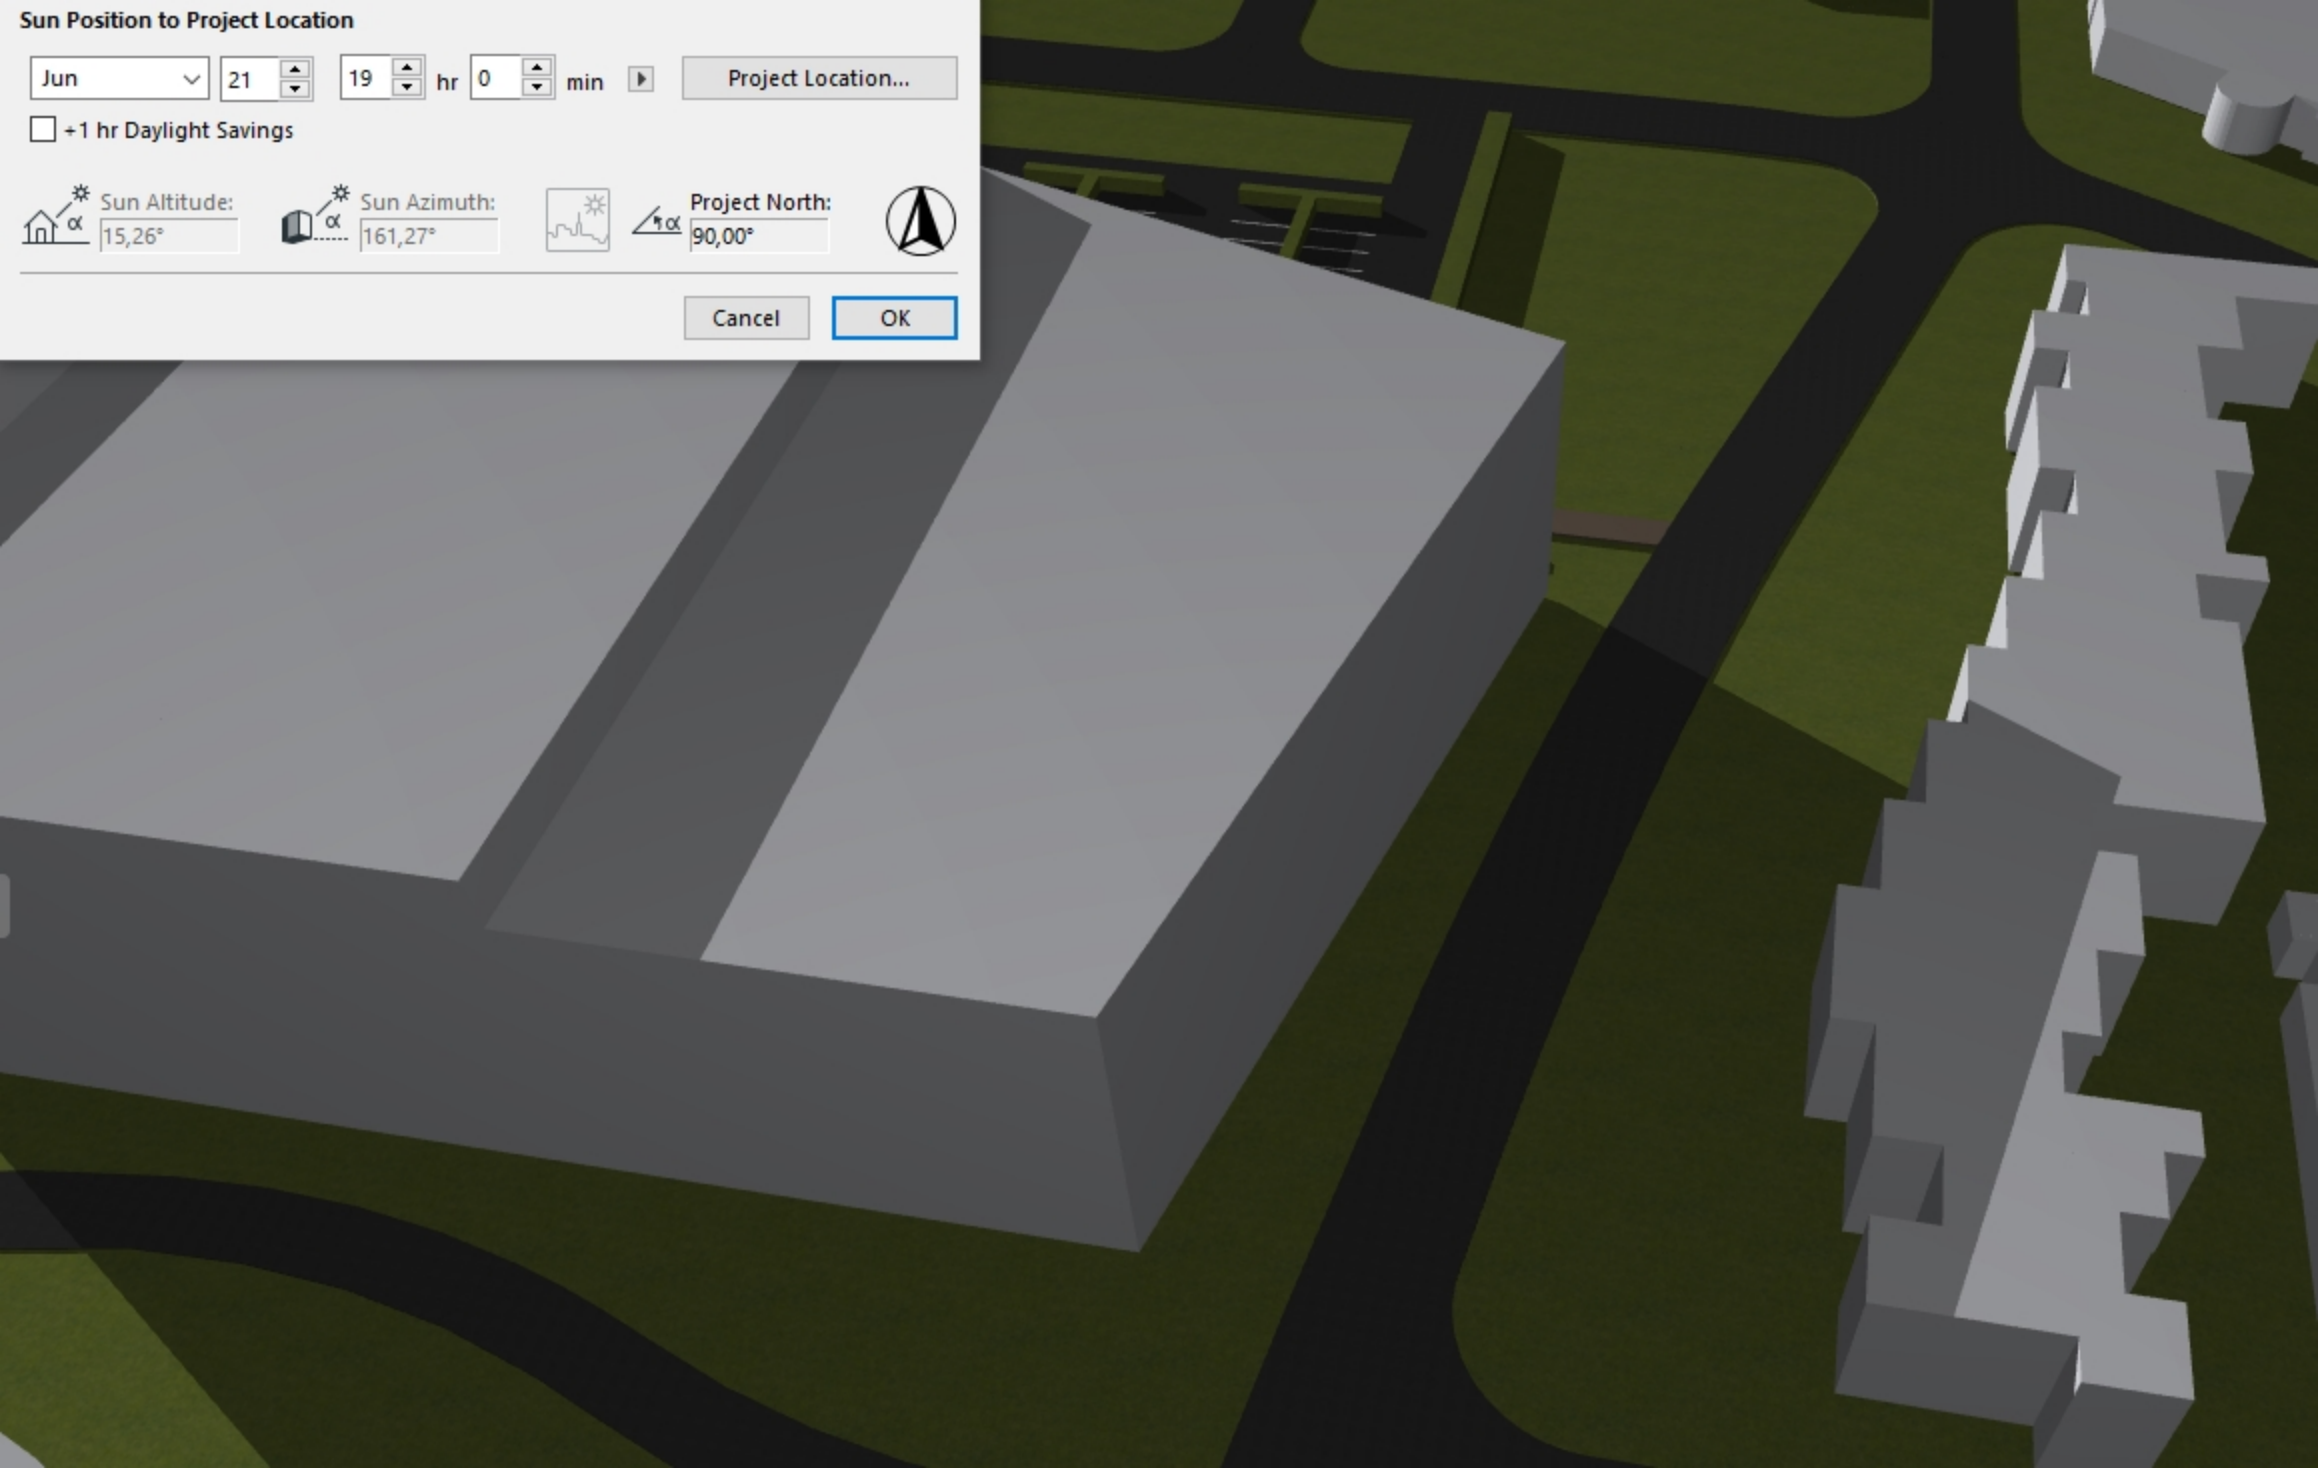

### Sun Position to Project Location

Jun ▾ 21 ▾ 17 ▾ hr 0 ▾ min ▾ ▶ Project Location...

+1 hr Daylight Savings

 Sun Altitude:   
 Sun Azimuth:   
  Project North:  

Cancel OK

### Sun Position to Project Location

Jun ▾ 21 ▾ 18 ▾ hr 0 ▾ min ▾ ▶ Project Location...

+1 hr Daylight Savings

 Sun Altitude:   
 Sun Azimuth:   
  
 Project North:  

Cancel OK

Sun Position to Project Location

Jun 21 19 hr 0 min Project Location...

+1 hr Daylight Savings

Sun Altitude: 15,26° Sun Azimuth: 161,27° Project North: 90,00°

Cancel OK

### Sun Position to Project Location

Sep 21 8 hr 0 min Project Location...

+1 hr Daylight Savings

Sun Altitude: 14,16° Sun Azimuth: 342,80° Project North: 90,00°

Cancel OK