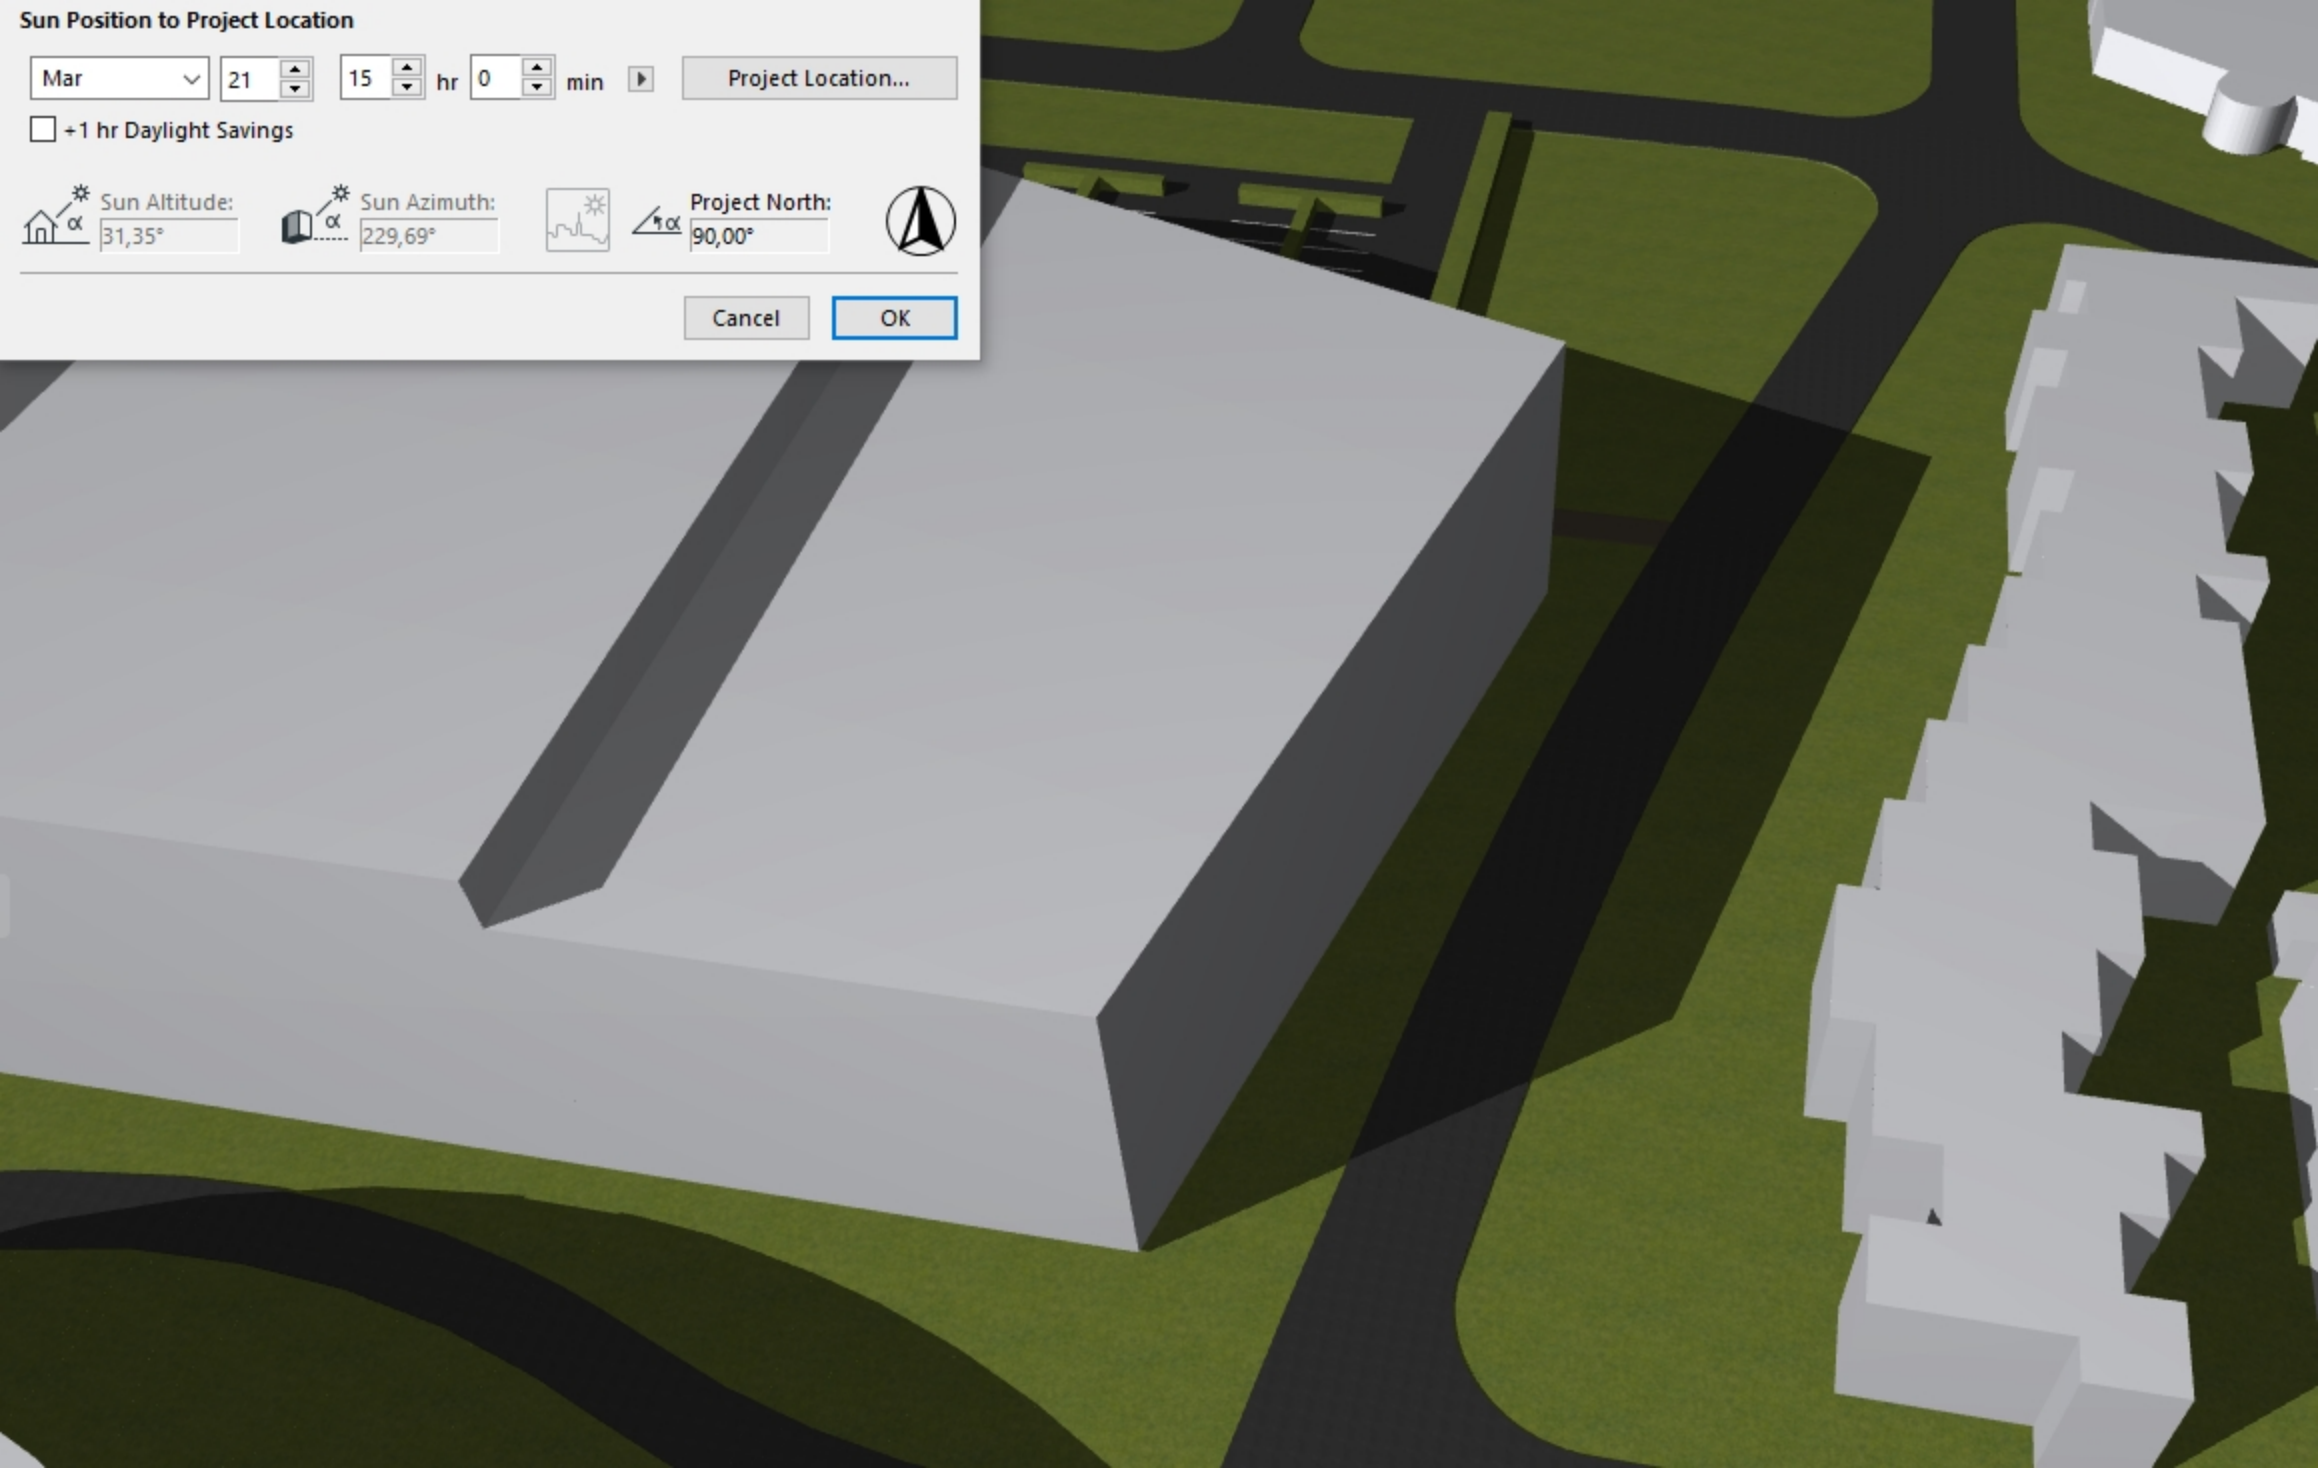

Sun Position to Project Location

Mar 21 15 hr 0 min Project Location...

☐ +1 hr Daylight Savings

Sun Altitude: 31,35° Sun Azimuth: 229,69° Project North: 90,00°

Cancel OK