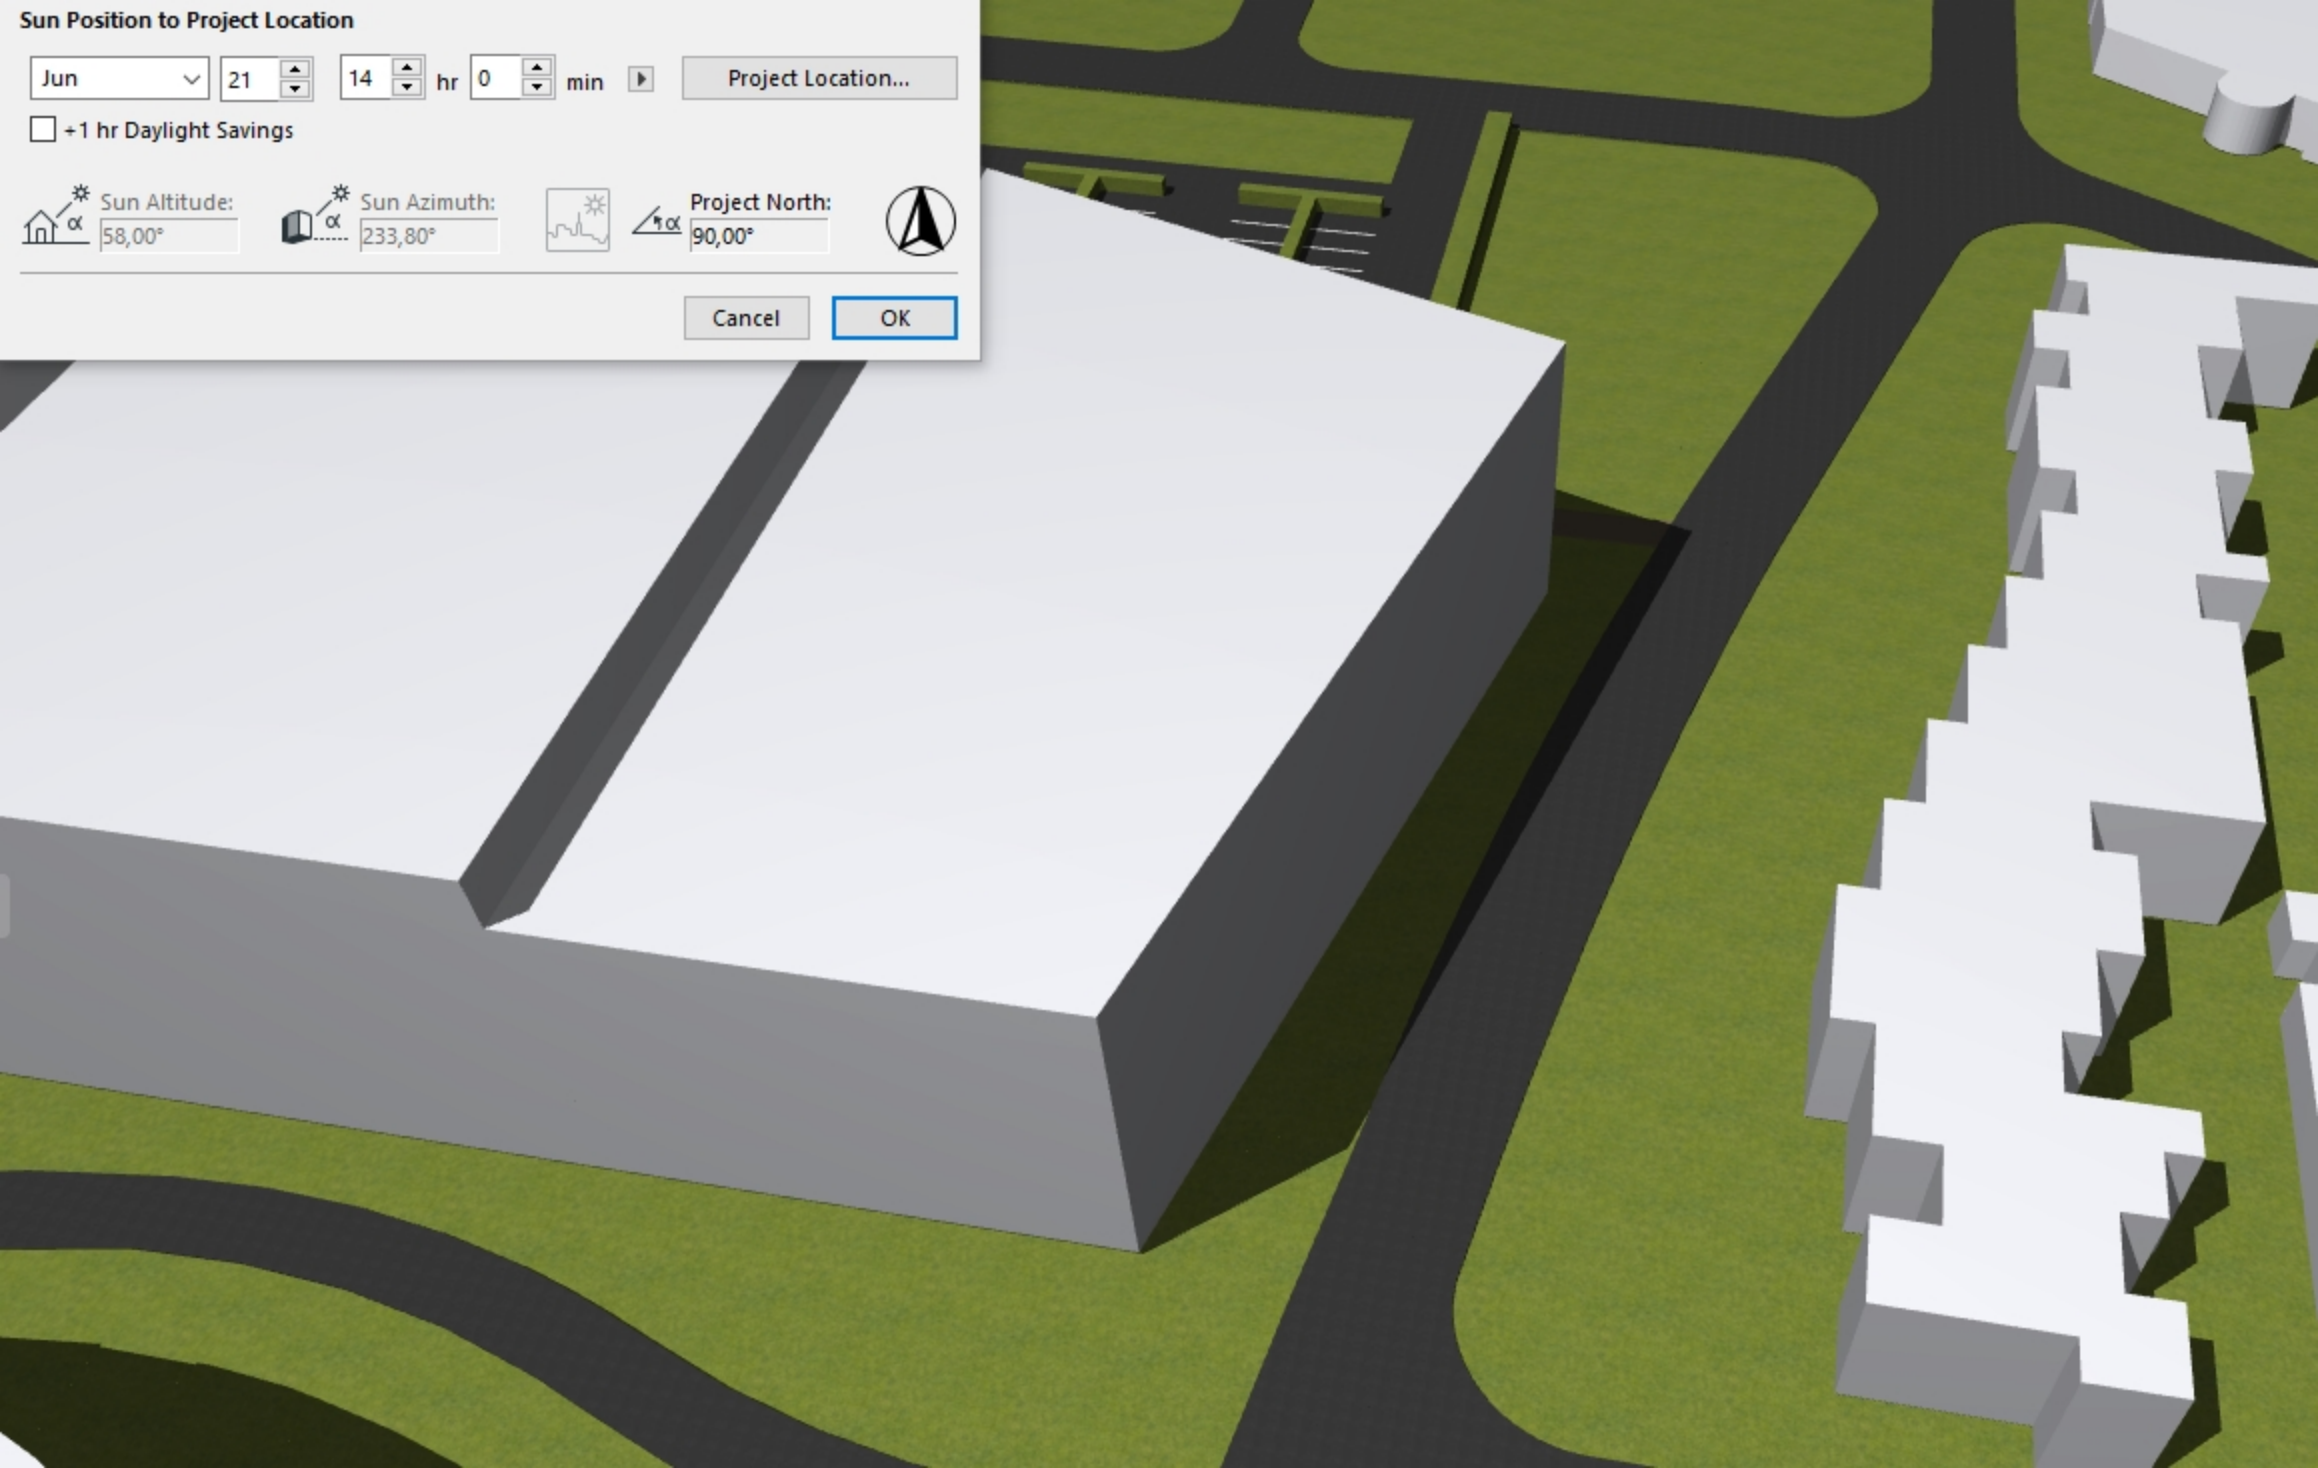

### Sun Position to Project Location

Jun 21 12 hr 0 min Project Location...

+1 hr Daylight Savings

Sun Altitude: 60,87° Sun Azimuth: 289,18° Project North: 90,00°

Cancel OK

Sun Position to Project Location

Jun 21 13 hr 0 min Project Location...

+1 hr Daylight Savings

Sun Altitude: 61,65° Sun Azimuth: 260,39° Project North: 90,00°

Cancel OK

### Sun Position to Project Location

Jun 21 14 hr 0 min Project Location...

+1 hr Daylight Savings

Sun Altitude: 58,00° Sun Azimuth: 233,80° Project North: 90,00°

Cancel OK

### Sun Position to Project Location

Jun 21 15 hr 0 min Project Location...

+1 hr Daylight Savings

Sun Altitude: 51,21° Sun Azimuth: 213,00° Project North: 90,00°

Cancel OK