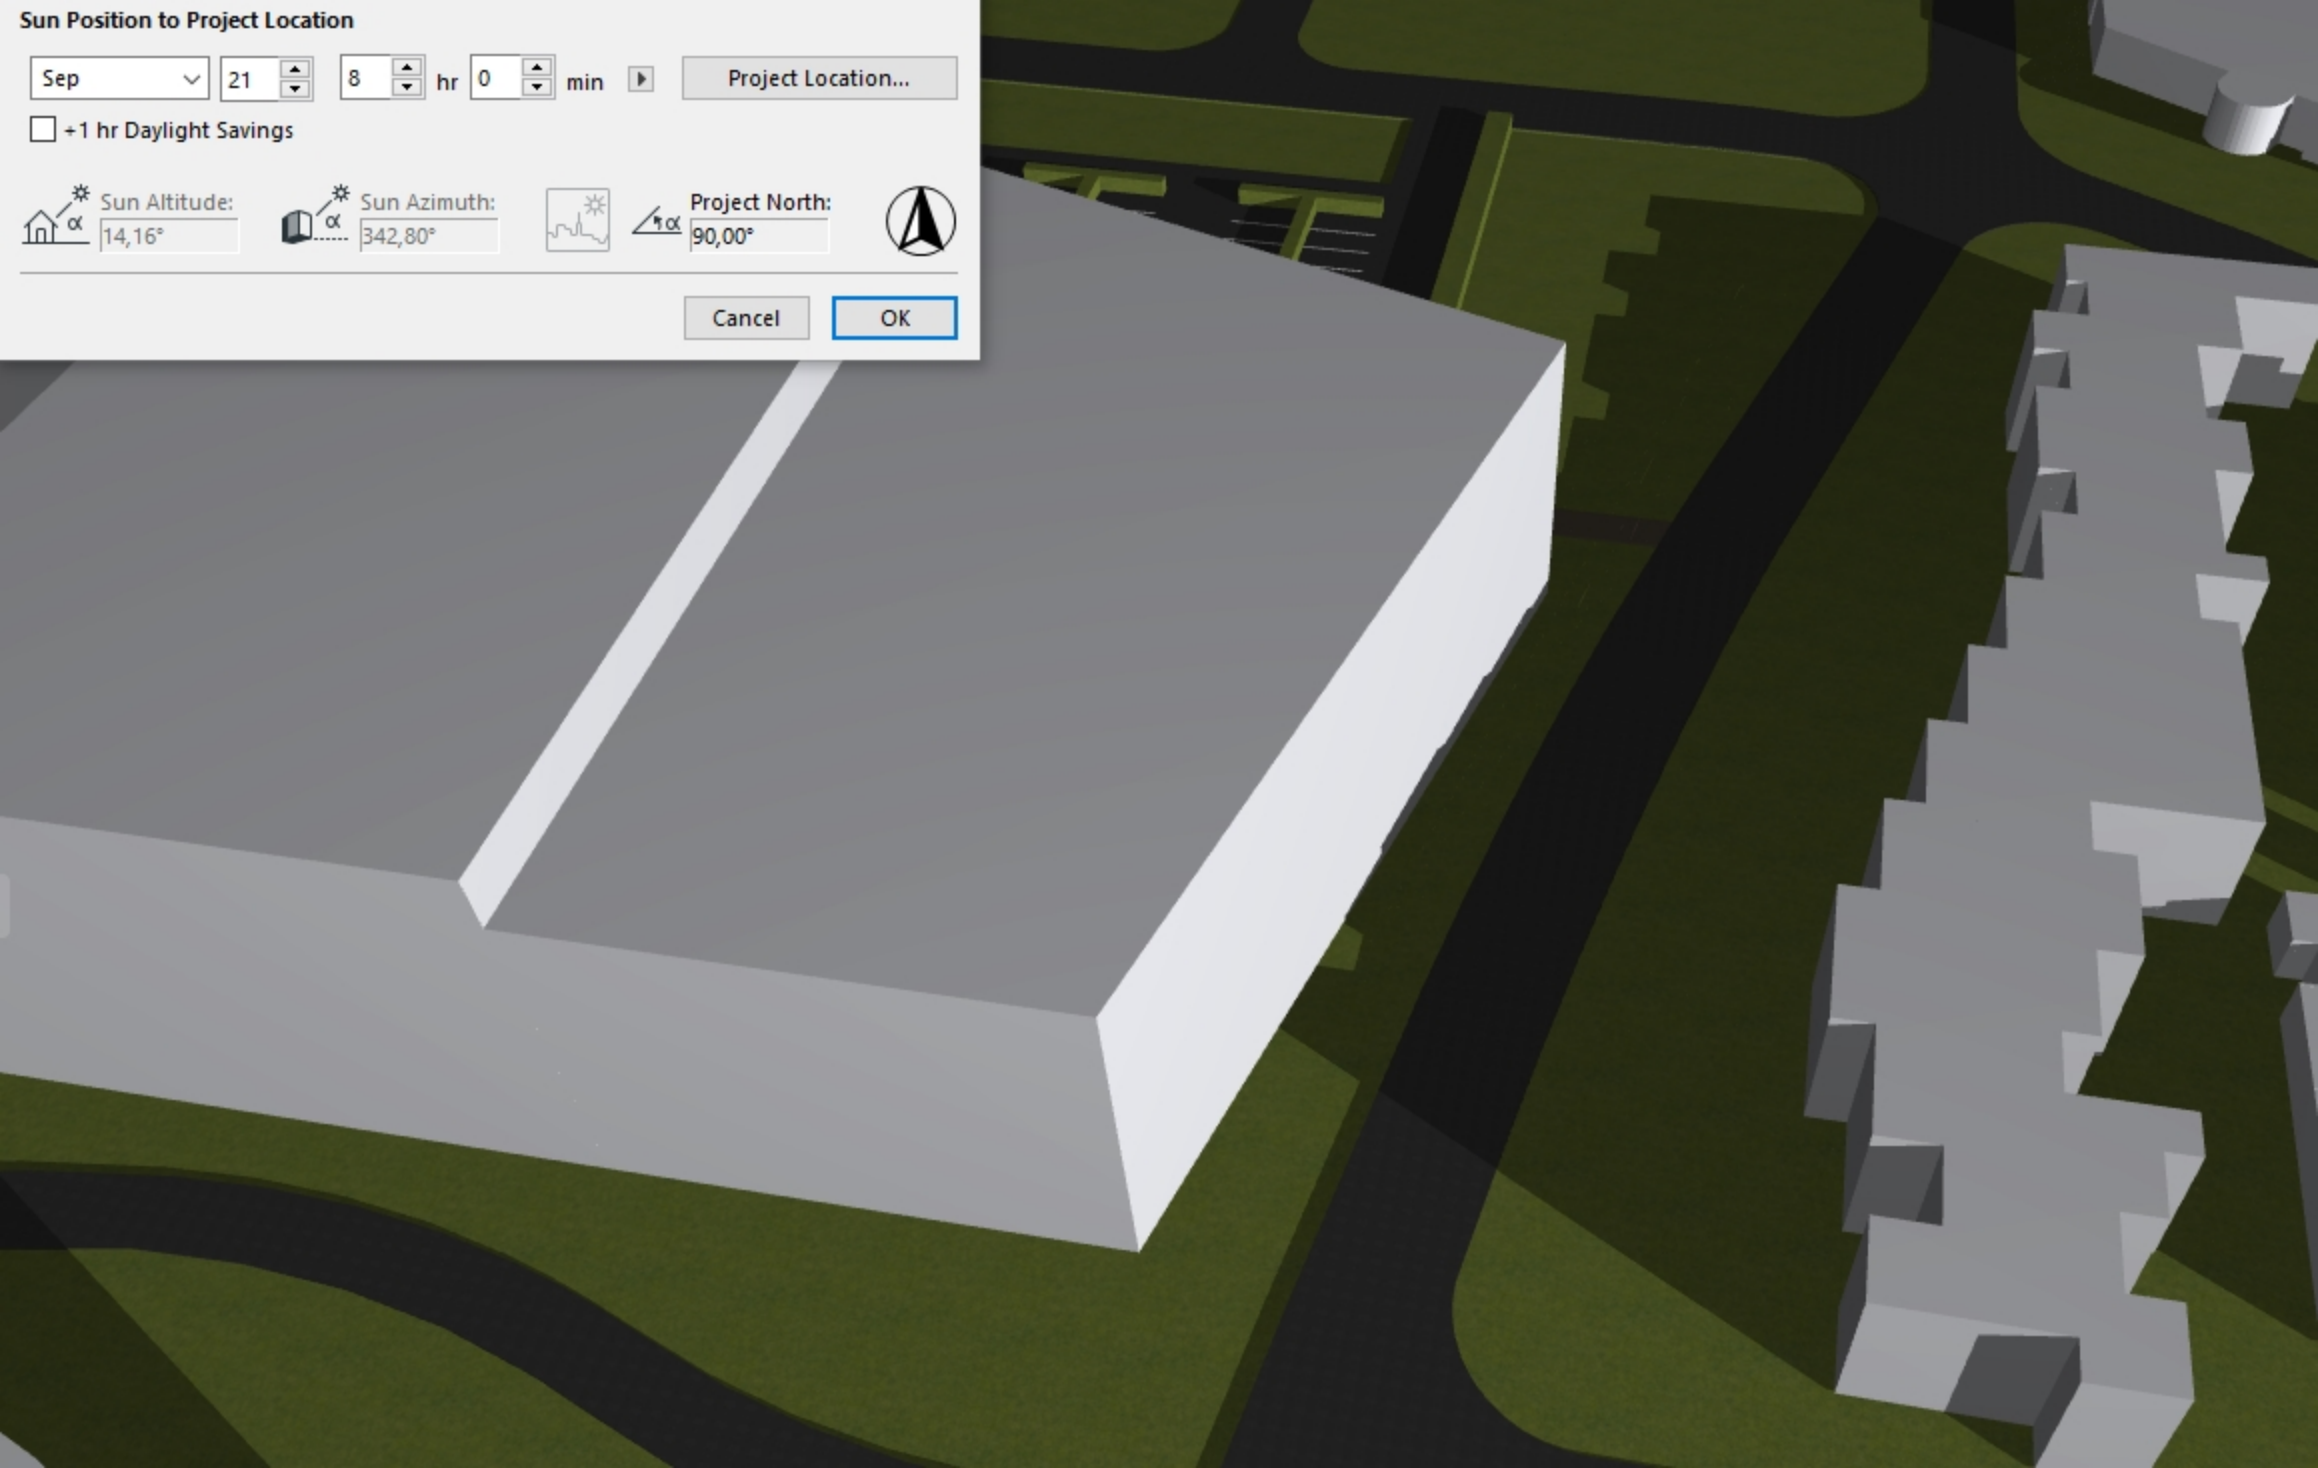

### Sun Position to Project Location

Jun ▾ 21 ▾ 18 ▾ hr 0 ▾ min ▾ ▶ Project Location...

+1 hr Daylight Savings

 Sun Altitude:   
 Sun Azimuth:   
  
 Project North:  

Cancel OK

Sun Position to Project Location

Jun 21 19 hr 0 min Project Location...

+1 hr Daylight Savings

Sun Altitude: 15,26° Sun Azimuth: 161,27° Project North: 90,00°

Cancel OK

### Sun Position to Project Location

Sep 21 8 hr 0 min Project Location...

+1 hr Daylight Savings

Sun Altitude: 14,16° Sun Azimuth: 342,80° Project North: 90,00°

Cancel OK

### Sun Position to Project Location

Sep 21 9 hr 0 min

+1 hr Daylight Savings

 Sun Altitude:   
 Sun Azimuth:   
  
 Project North:  