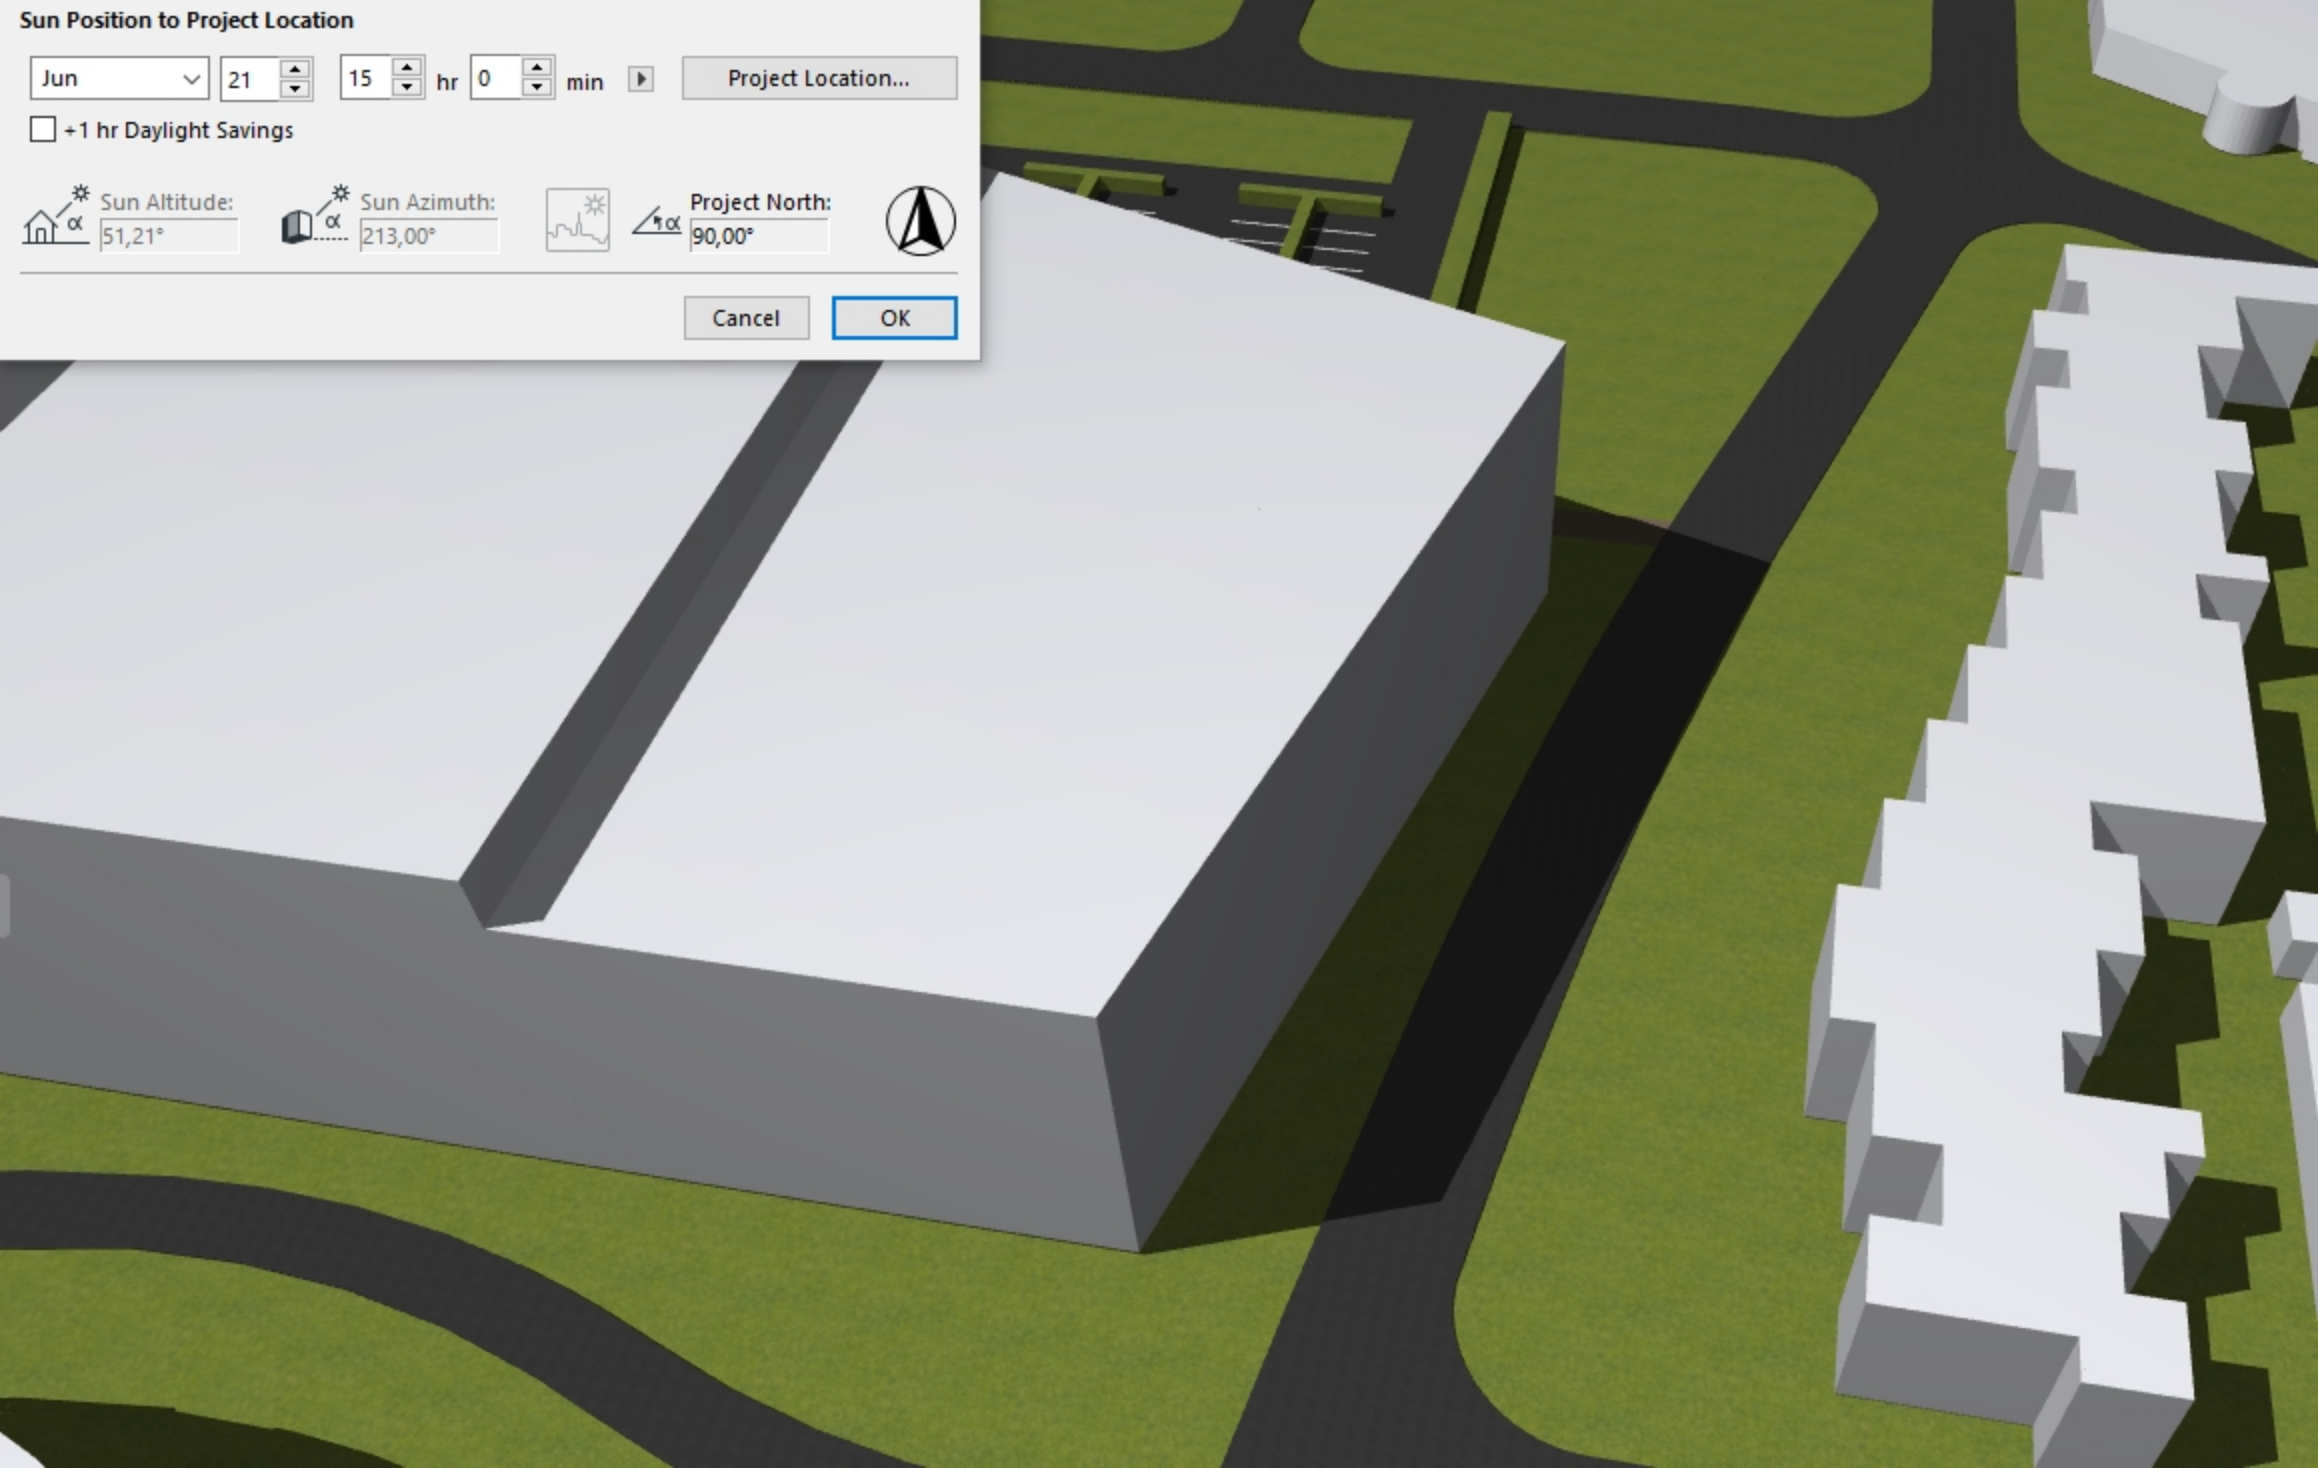

### Sun Position to Project Location

Jun 21 14 hr 0 min Project Location...

+1 hr Daylight Savings

Sun Altitude: 58,00° Sun Azimuth: 233,80° Project North: 90,00°

Cancel OK

### Sun Position to Project Location

Jun 21 15 hr 0 min Project Location...

+1 hr Daylight Savings

Sun Altitude: 51,21° Sun Azimuth: 213,00° Project North: 90,00°

Cancel OK

### Sun Position to Project Location

Jun 21 16 hr 0 min Project Location...

+1 hr Daylight Savings

Sun Altitude: 42,77° Sun Azimuth: 196,99° Project North: 90,00°

Cancel OK