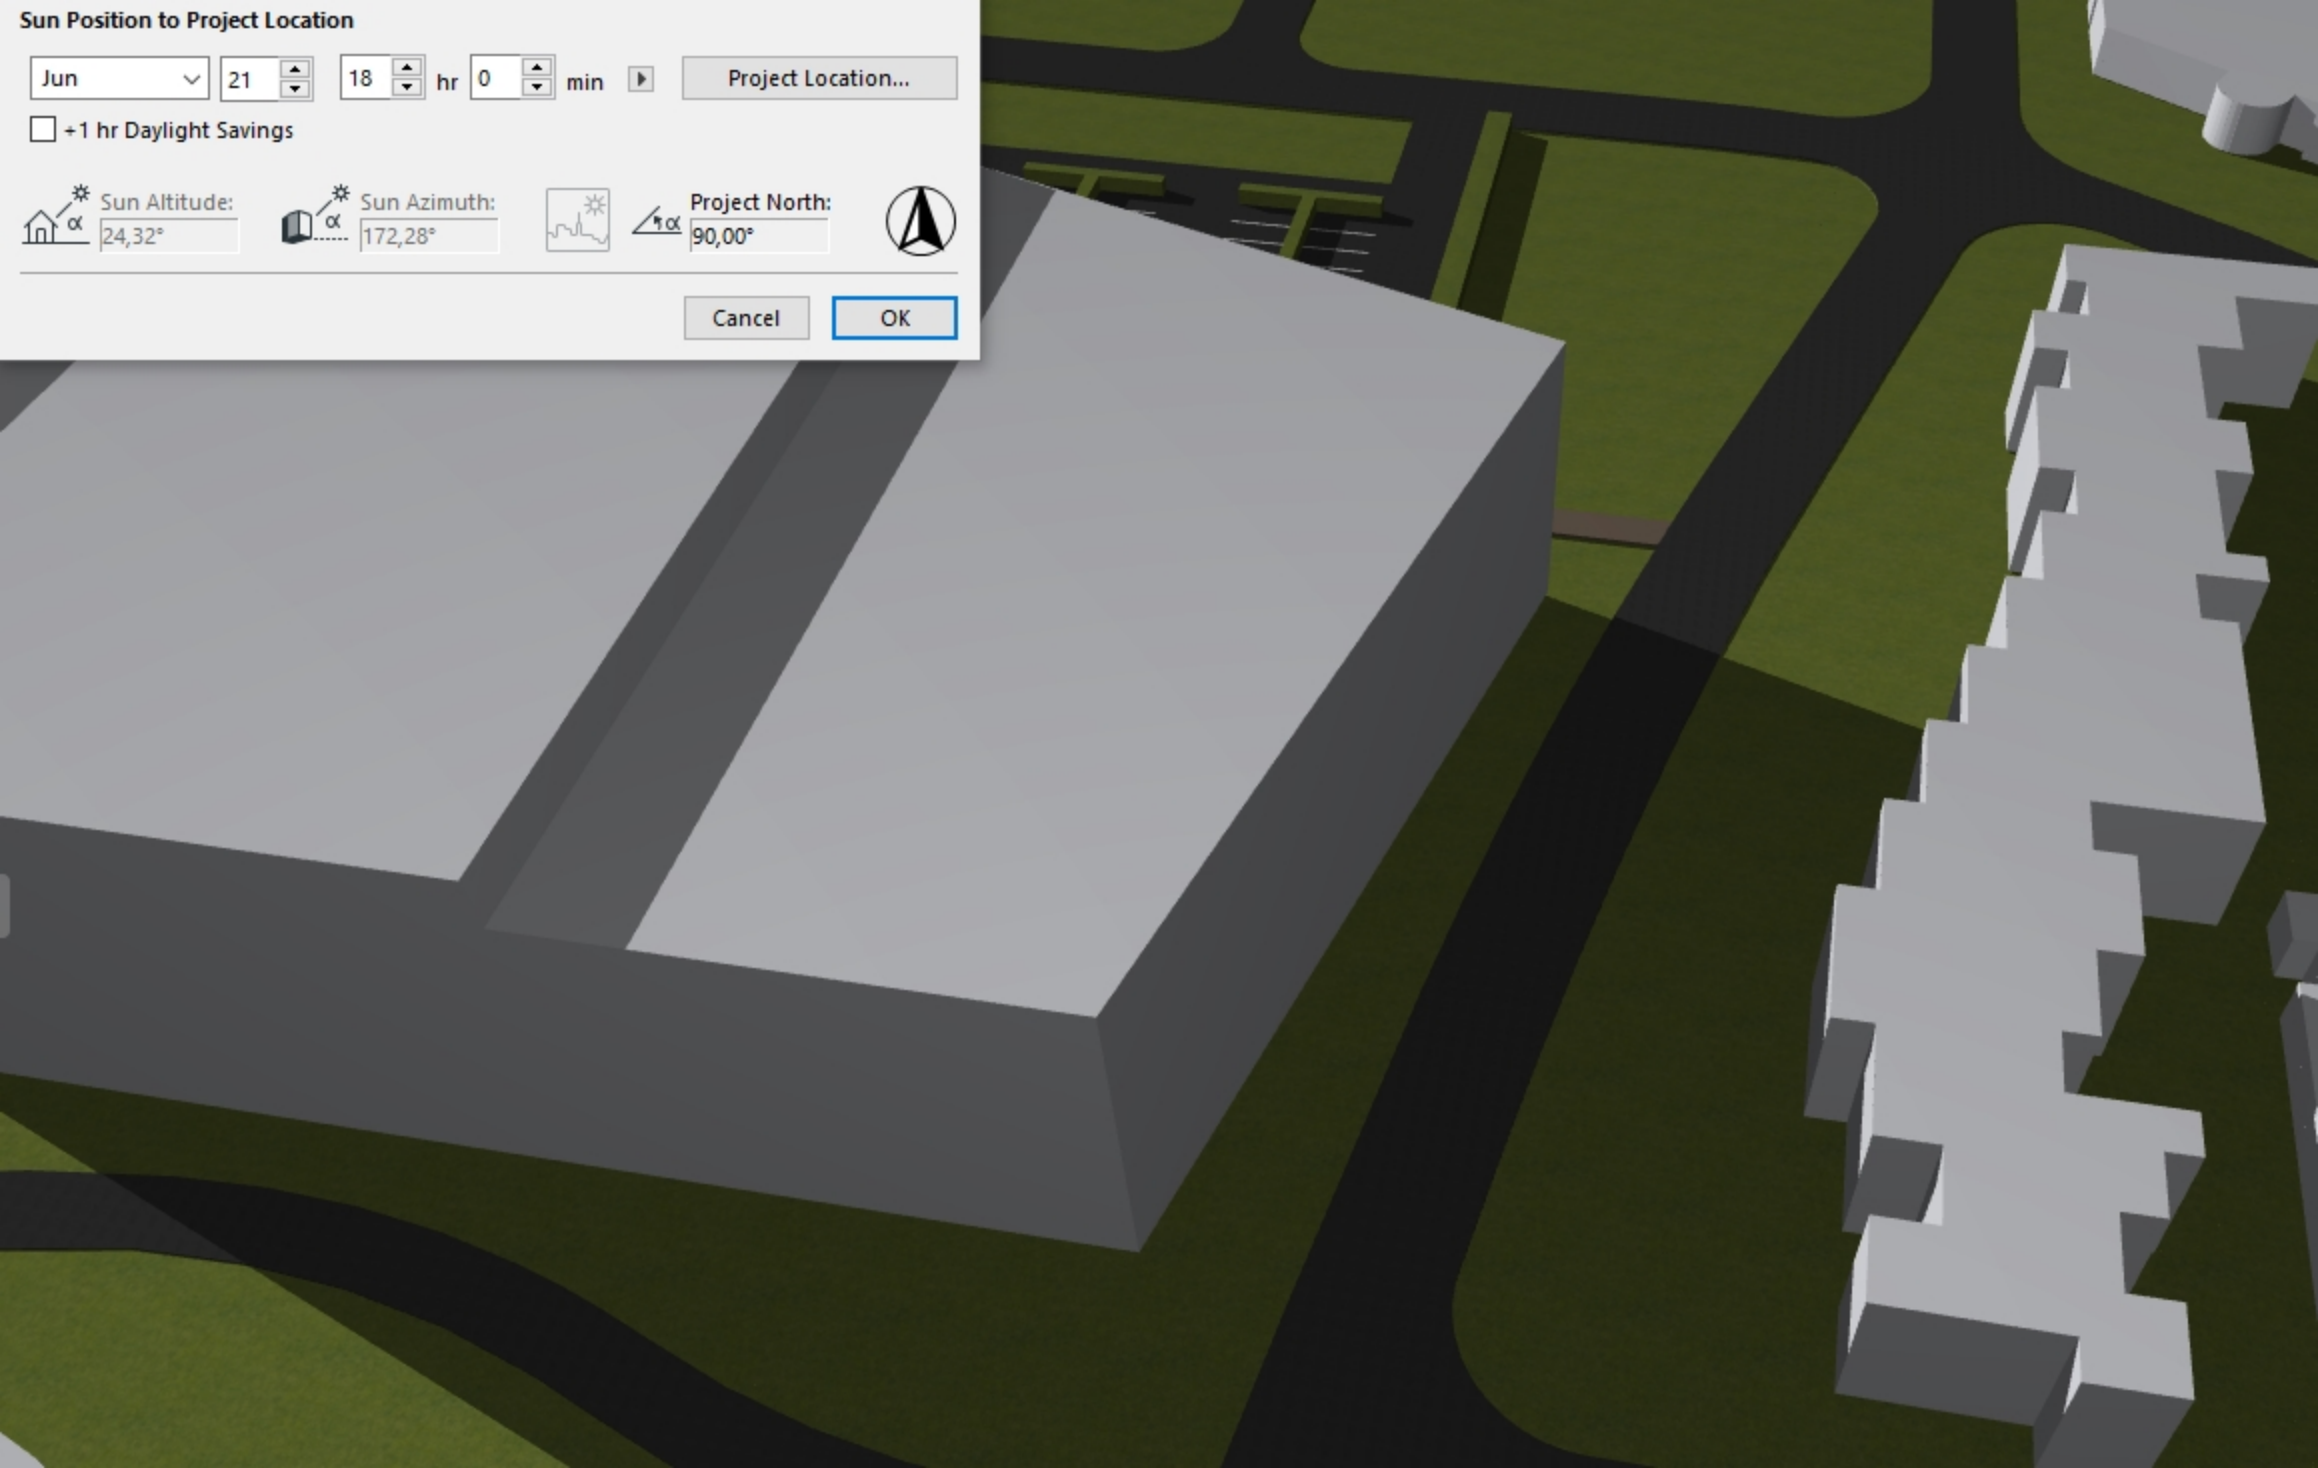

### Sun Position to Project Location

Jun 21 16 hr 0 min Project Location...

+1 hr Daylight Savings

Sun Altitude: 42,77° Sun Azimuth: 196,99° Project North: 90,00°

Cancel OK

### Sun Position to Project Location

Jun ▾ 21 ▾ 17 ▾ hr 0 ▾ min ▾ ▶ Project Location...

+1 hr Daylight Savings

 Sun Altitude:   
 Sun Azimuth:   
  Project North:  

Cancel OK

### Sun Position to Project Location

Jun ▾ 21 ▾ 18 ▾ hr 0 ▾ min ▾ ▶ Project Location...

+1 hr Daylight Savings

 Sun Altitude:   
 Sun Azimuth:   
  
 Project North:  

Cancel OK

Sun Position to Project Location

Jun 21 19 hr 0 min Project Location...

+1 hr Daylight Savings

Sun Altitude: 15,26° Sun Azimuth: 161,27° Project North: 90,00°

Cancel OK