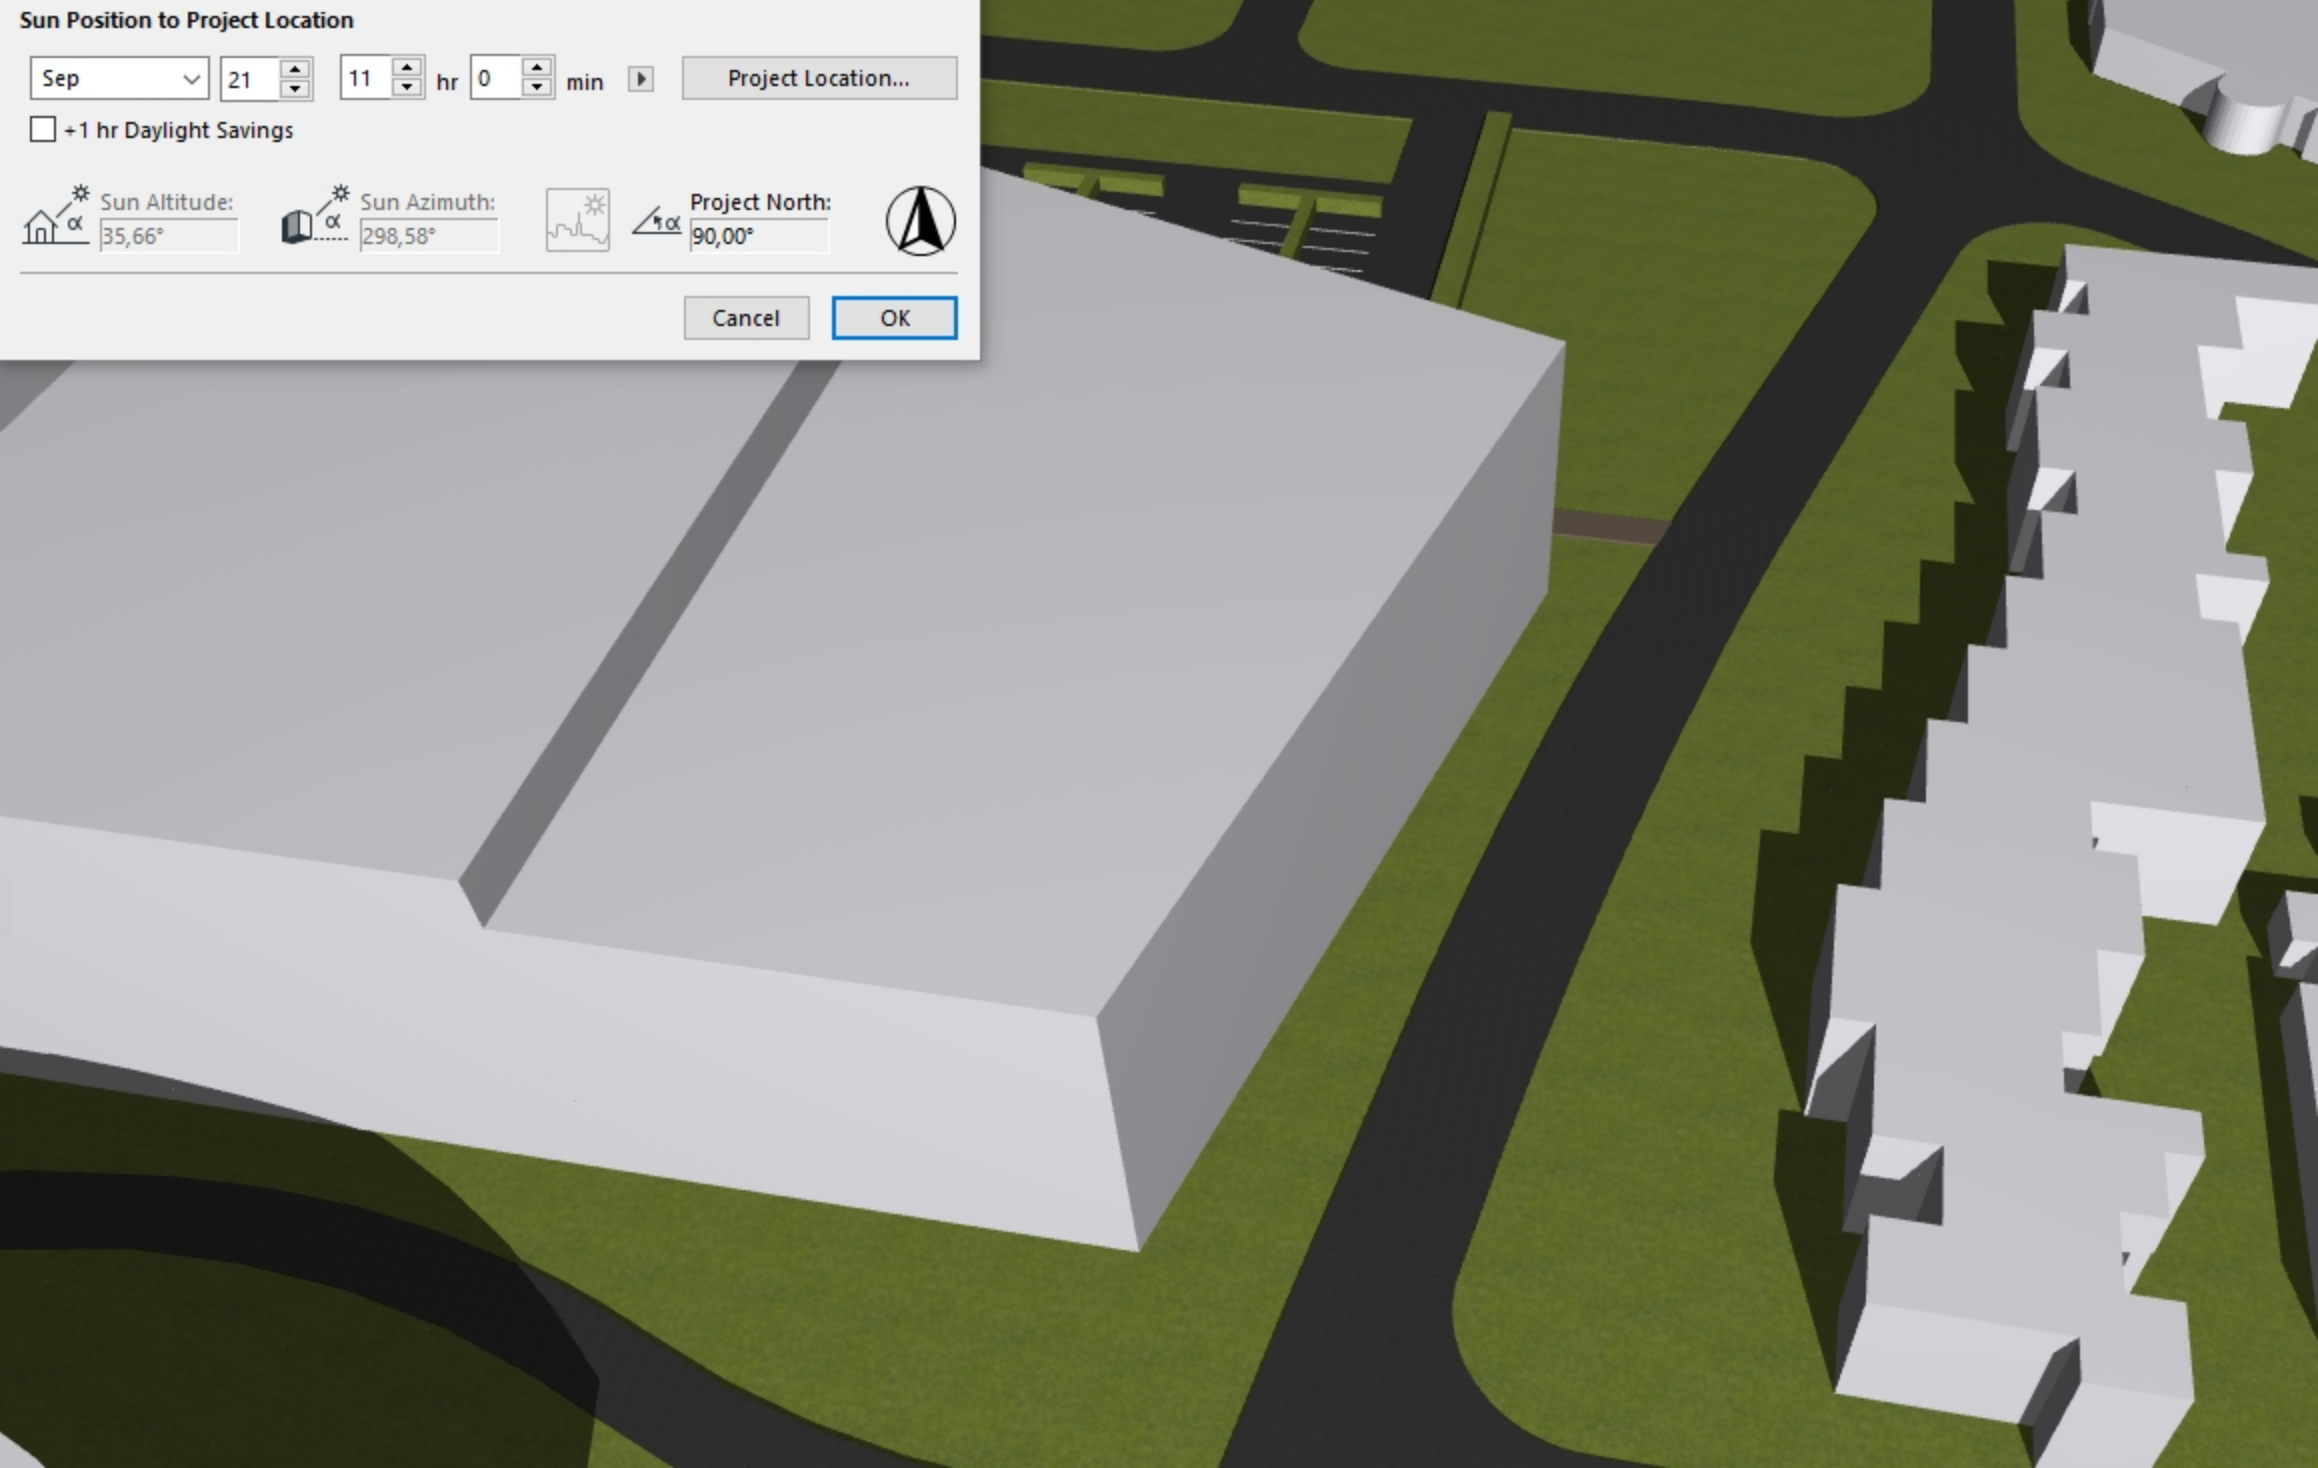

### Sun Position to Project Location

Sep 21 9 hr 0 min

+1 hr Daylight Savings

 Sun Altitude:   
 Sun Azimuth:   
  
 Project North:  

### Sun Position to Project Location

Sep 21 10 hr 0 min

+1 hr Daylight Savings

 Sun Altitude: 30,07°  Sun Azimuth: 315,18°   Project North: 90,00° 

### Sun Position to Project Location

Sep 21 11 hr 0 min Project Location...

+1 hr Daylight Savings

 Sun Altitude:   
 Sun Azimuth:   
  
 Project North:  

Cancel OK

### Sun Position to Project Location

Sep 21 12 hr 0 min Project Location...

+1 hr Daylight Savings

 Sun Altitude: 38,76°  Sun Azimuth: 280,12°   Project North: 90,00° 

Cancel OK