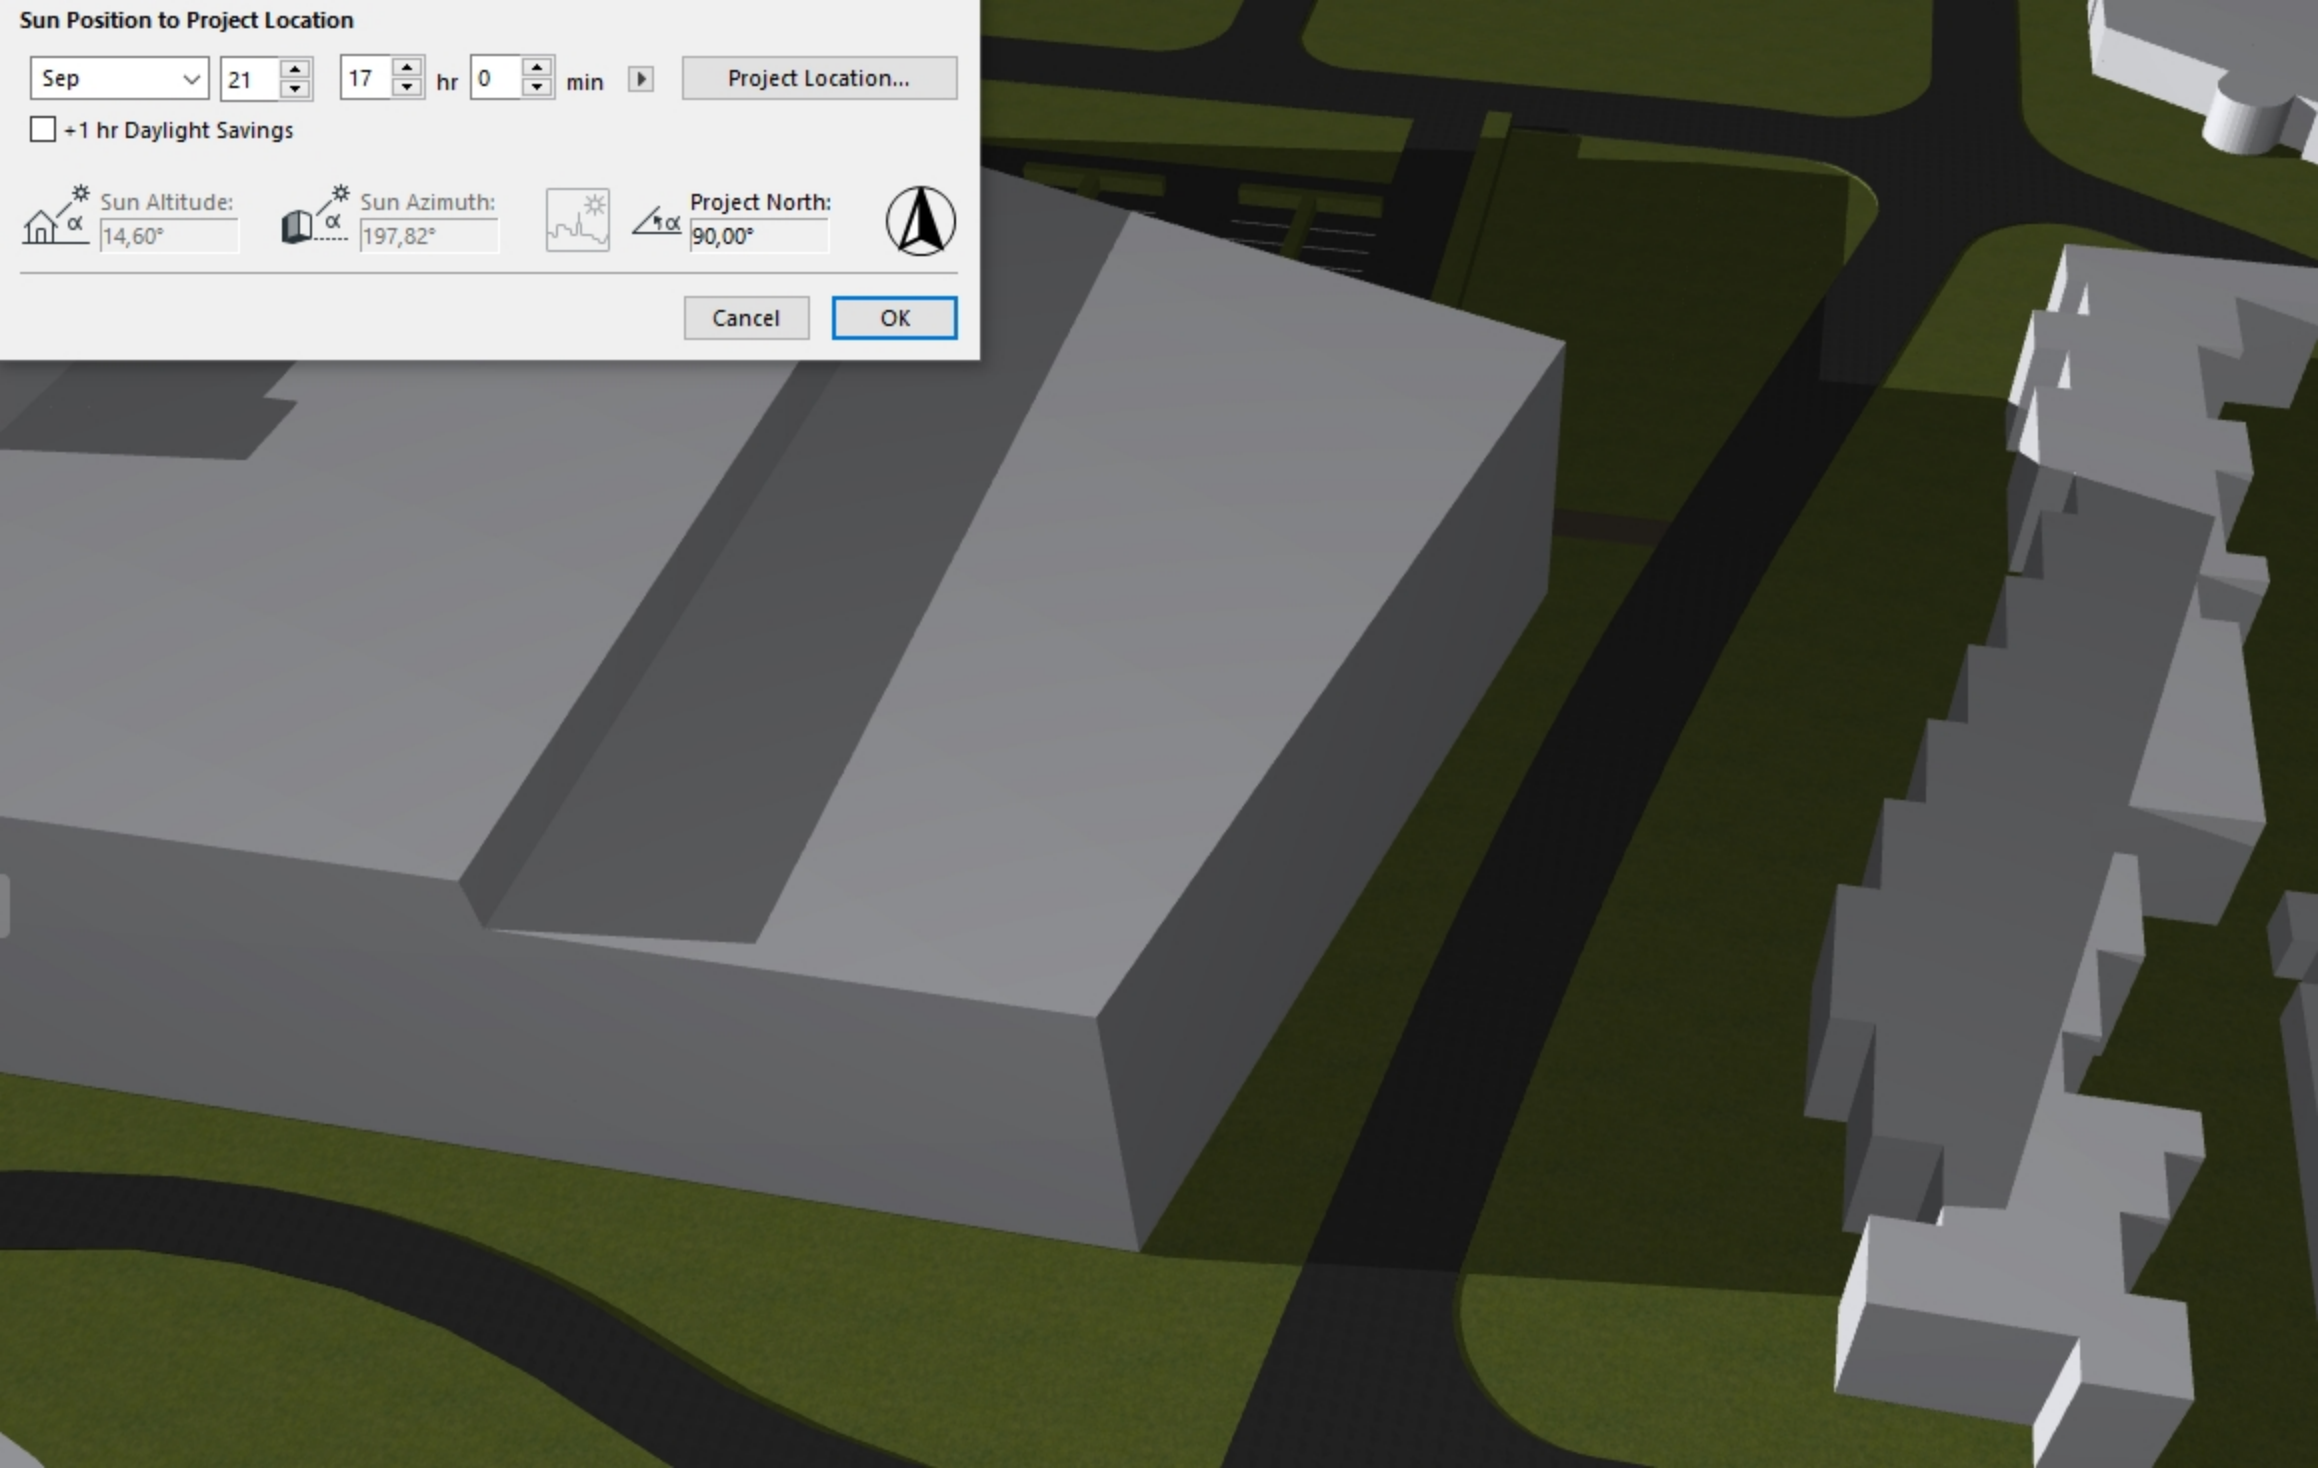

### Sun Position to Project Location

Sep 21 15 hr 0 min Project Location...

+1 hr Daylight Savings

Sun Altitude: 30,39° Sun Azimuth: 225,60° Project North: 90,00°

Cancel OK

### Sun Position to Project Location

Sep 21 16 hr 0 min Project Location...

+1 hr Daylight Savings

Sun Altitude: 23,08° Sun Azimuth: 210,91° Project North: 90,00°

Cancel OK

### Sun Position to Project Location

Sep 21 17 hr 0 min Project Location...

+1 hr Daylight Savings

Sun Altitude: 14,60° Sun Azimuth: 197,82° Project North: 90,00°

Cancel OK

### Sun Position to Project Location

Sep 21 18 hr 0 min Project Location...

+1 hr Daylight Savings

Sun Altitude: 5,49° Sun Azimuth: 185,70° Project North: 90,00°

Cancel OK