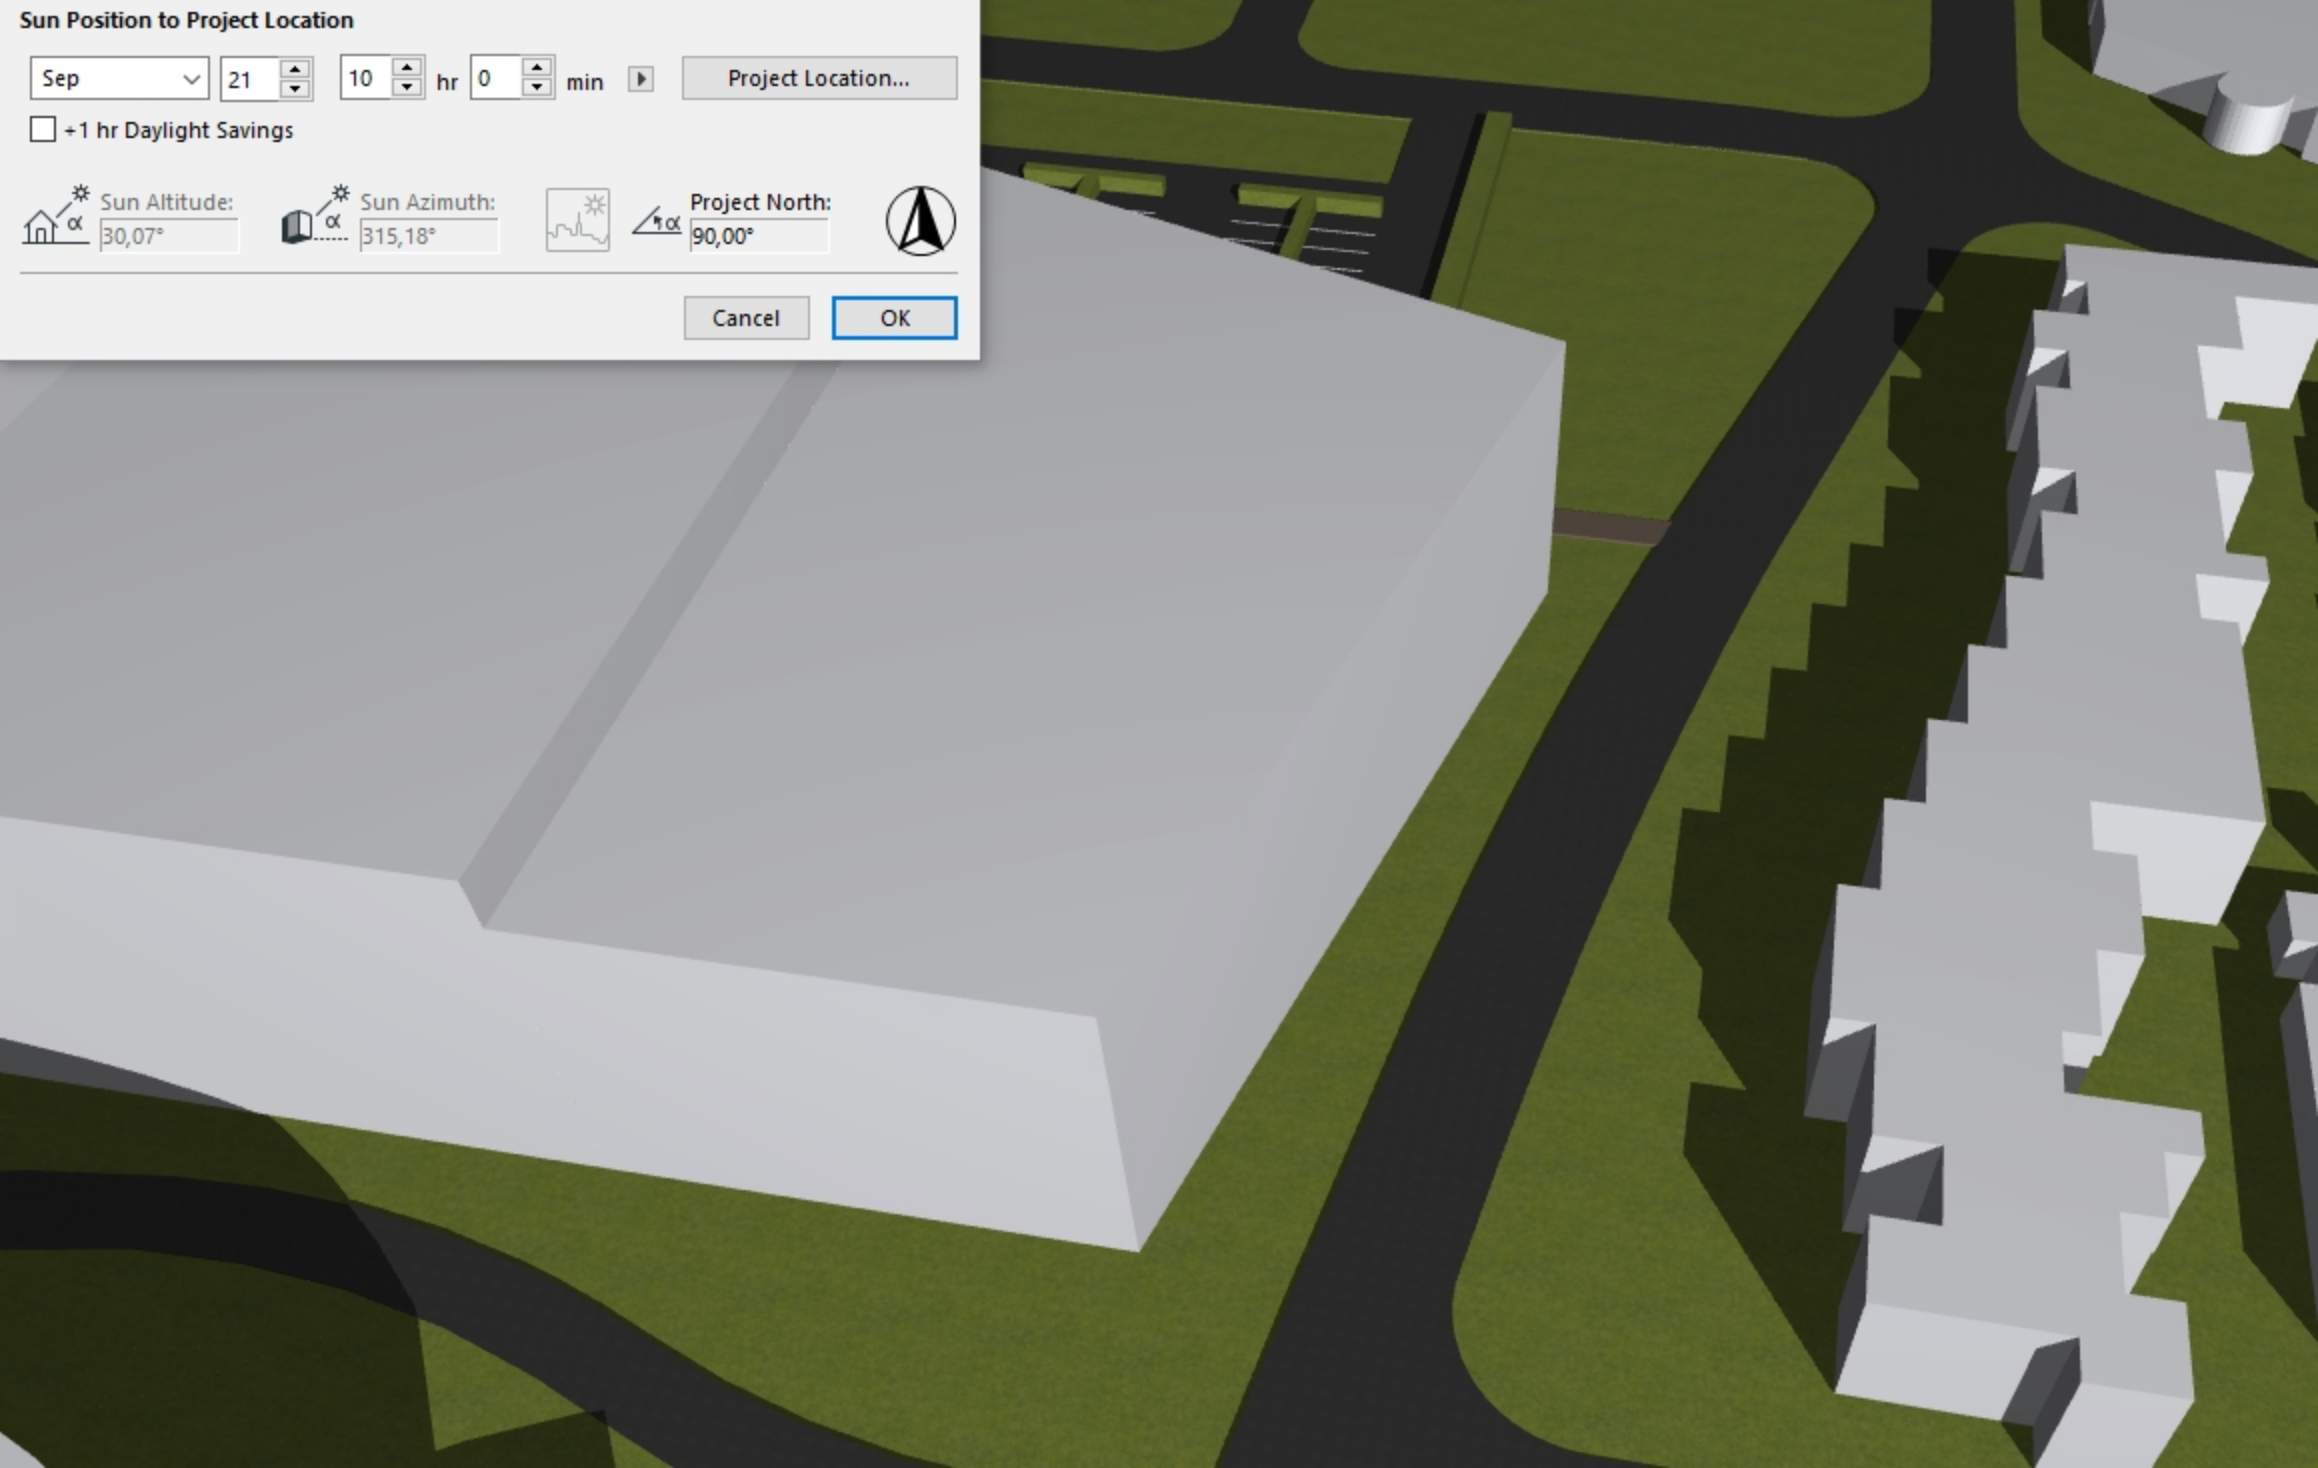

### Sun Position to Project Location

Sep 21 8 hr 0 min Project Location...

+1 hr Daylight Savings

Sun Altitude: 14,16° Sun Azimuth: 342,80° Project North: 90,00°

Cancel OK

### Sun Position to Project Location

Sep 21 9 hr 0 min

+1 hr Daylight Savings

 Sun Altitude:   
 Sun Azimuth:   
  
 Project North:  

### Sun Position to Project Location

Sep 21 10 hr 0 min

+1 hr Daylight Savings

 Sun Altitude: 30,07°  Sun Azimuth: 315,18°   Project North: 90,00° 

### Sun Position to Project Location

Sep 21 11 hr 0 min Project Location...

+1 hr Daylight Savings

 Sun Altitude:   
 Sun Azimuth:   
  
 Project North:  

Cancel OK