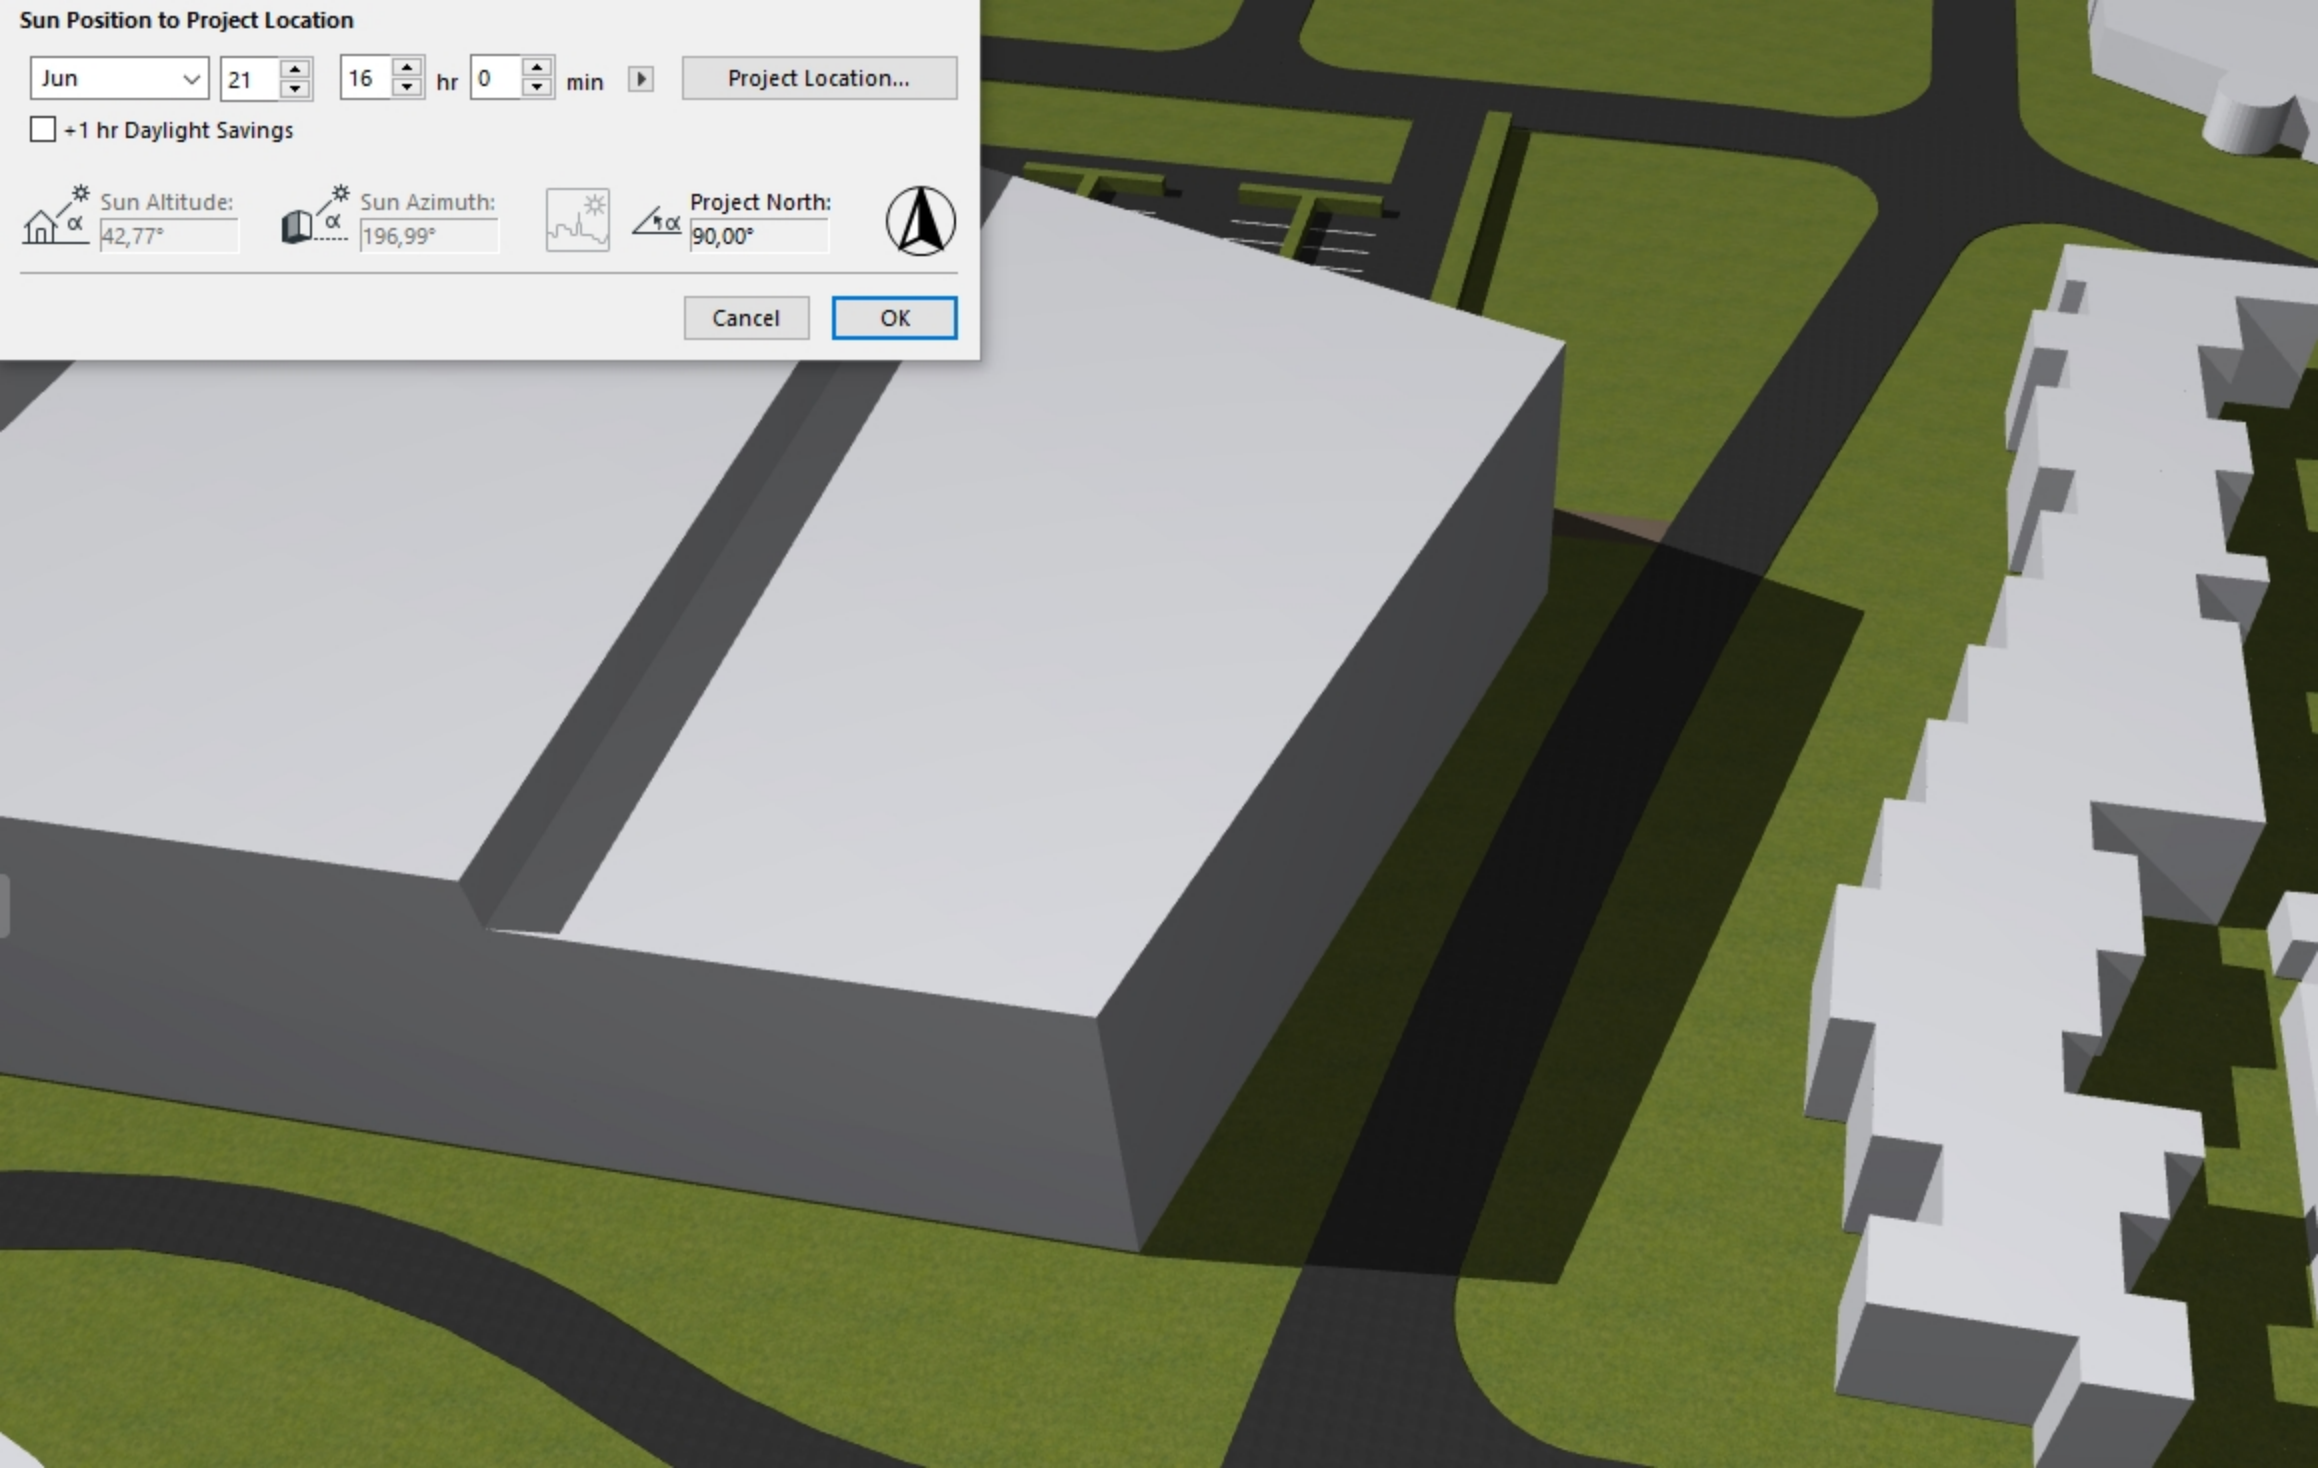

### Sun Position to Project Location

Jun 21 14 hr 0 min Project Location...

+1 hr Daylight Savings

Sun Altitude: 58,00° Sun Azimuth: 233,80° Project North: 90,00°

Cancel OK

### Sun Position to Project Location

Jun 21 15 hr 0 min Project Location...

+1 hr Daylight Savings

Sun Altitude: 51,21° Sun Azimuth: 213,00° Project North: 90,00°

Cancel OK

### Sun Position to Project Location

Jun 21 16 hr 0 min Project Location...

+1 hr Daylight Savings

Sun Altitude: 42,77° Sun Azimuth: 196,99° Project North: 90,00°

Cancel OK

### Sun Position to Project Location

Jun ▾ 21 ▾ 17 ▾ hr 0 ▾ min ▾ ▶ Project Location...

+1 hr Daylight Savings

 Sun Altitude:   
 Sun Azimuth:   
  Project North:  

Cancel OK