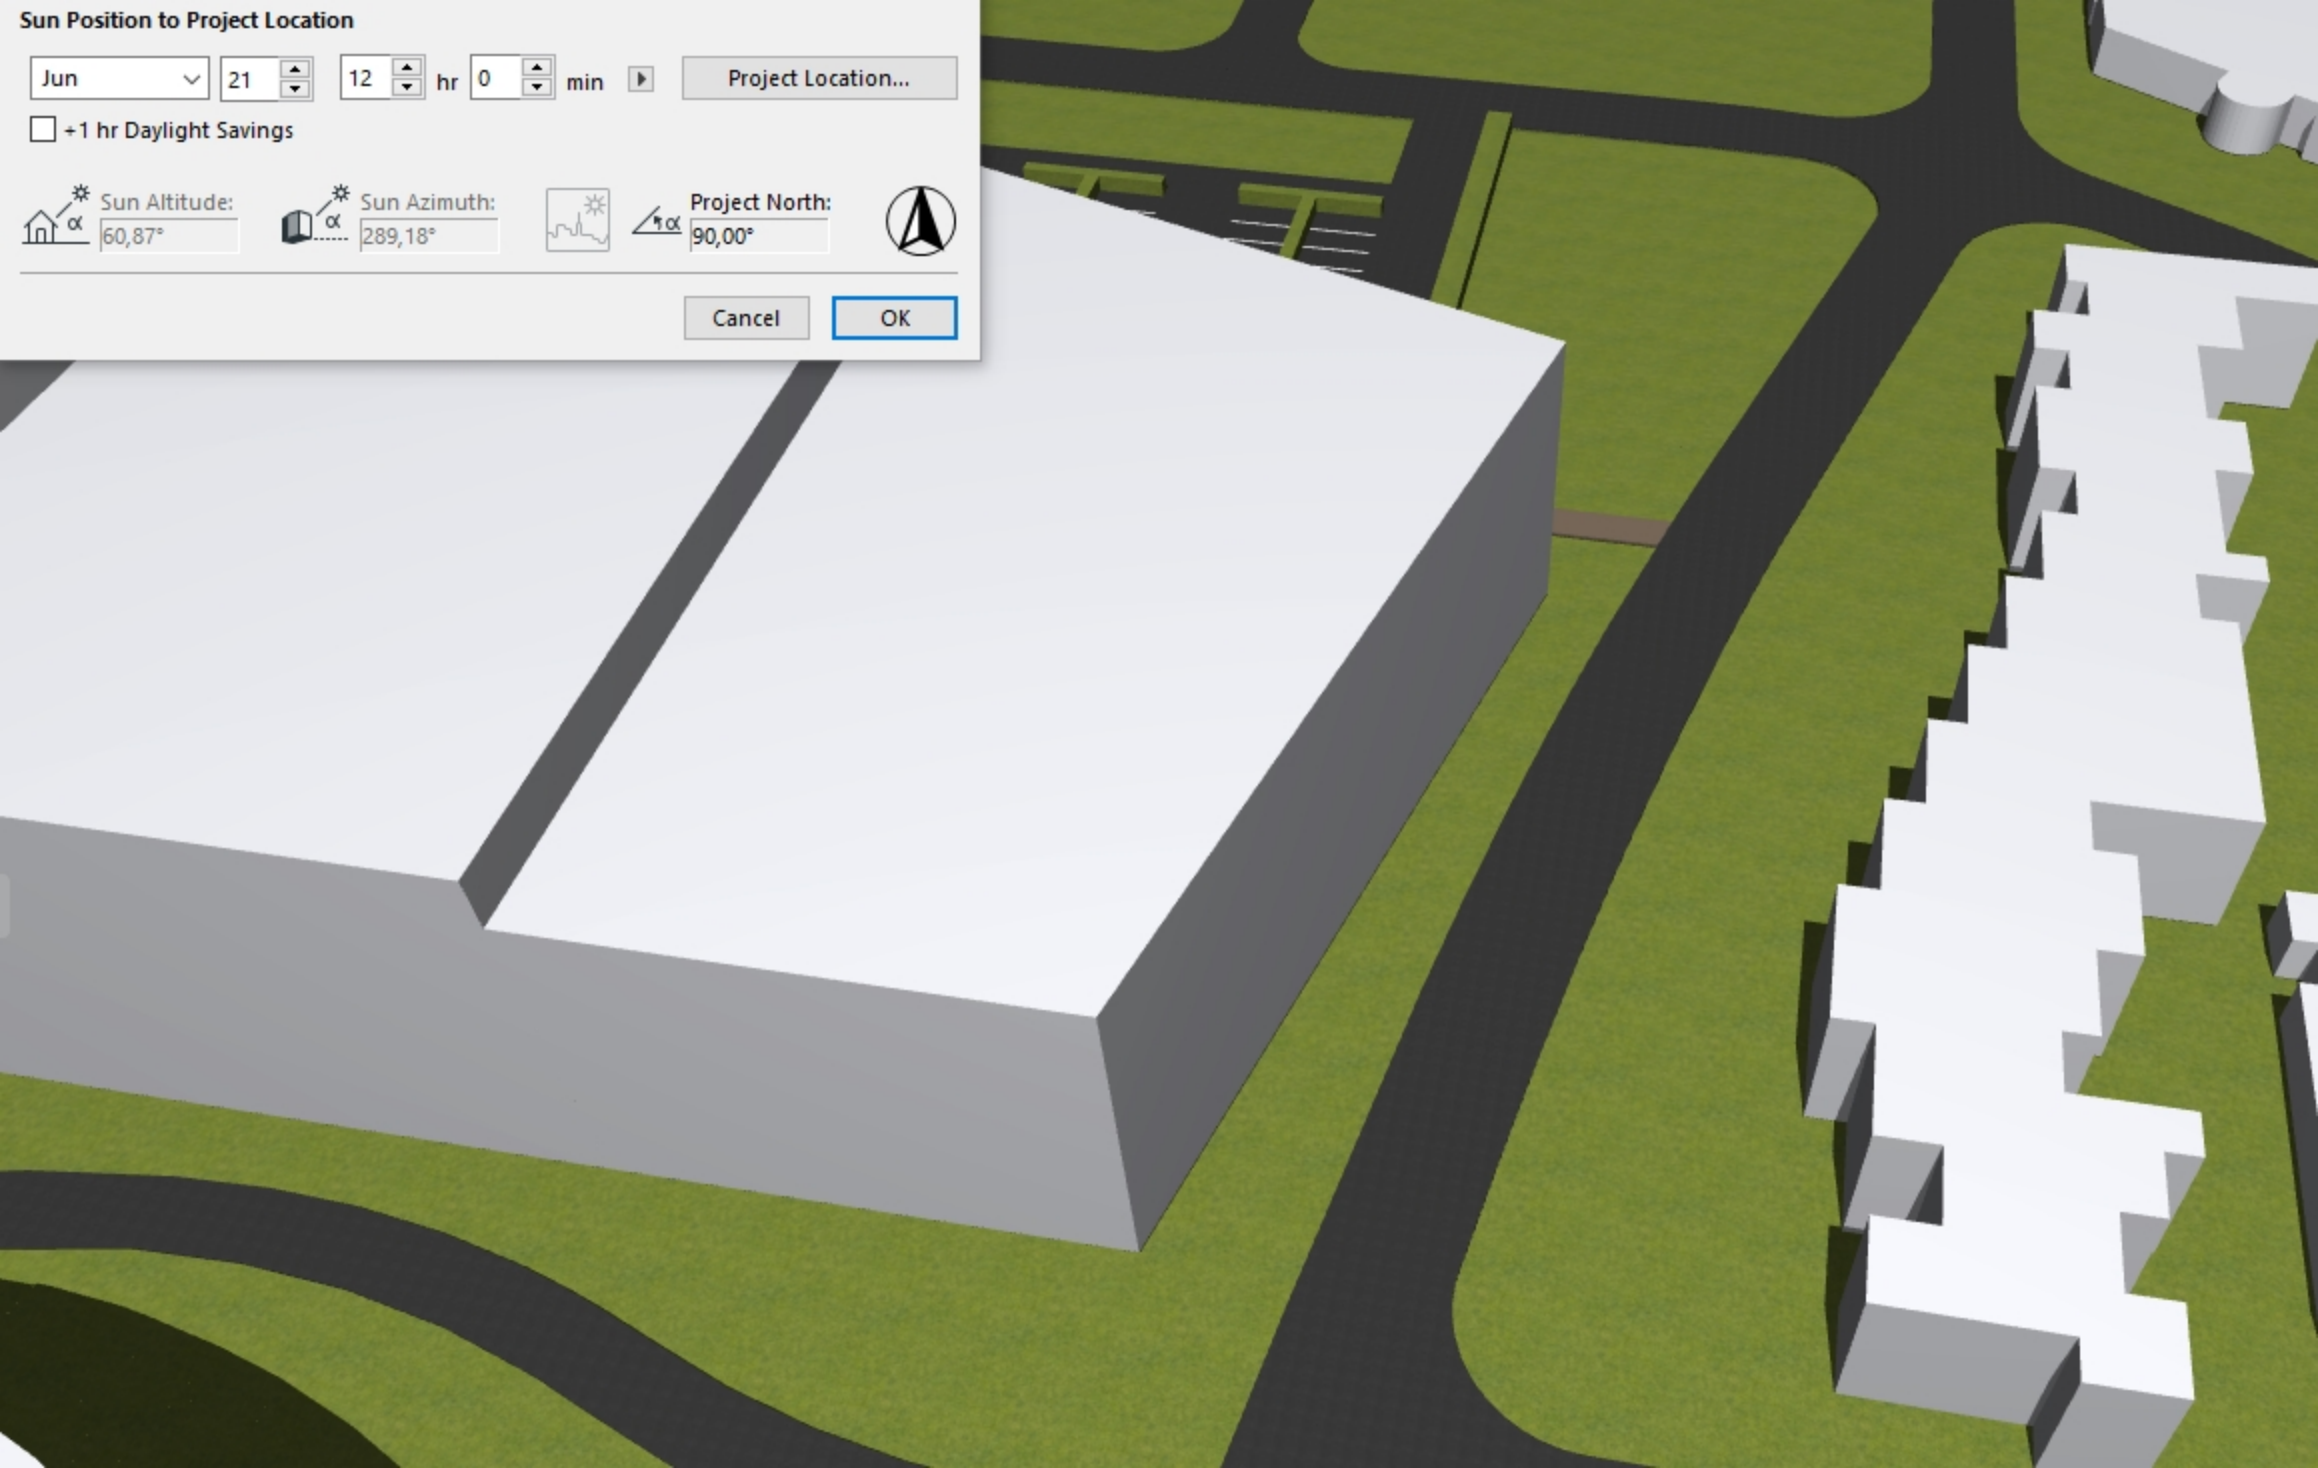

### Sun Position to Project Location

Jun 21 10 hr 0 min Project Location...

+1 hr Daylight Savings

Sun Altitude: 48,47° Sun Azimuth: 332,87° Project North: 90,00°

Cancel OK

### Sun Position to Project Location

Jun 21 11 hr 0 min Project Location...

+1 hr Daylight Savings

Sun Altitude: 55,96° Sun Azimuth: 313,91° Project North: 90,00°

Cancel OK

### Sun Position to Project Location

Jun 21 12 hr 0 min Project Location...

+1 hr Daylight Savings

Sun Altitude: 60,87° Sun Azimuth: 289,18° Project North: 90,00°

Cancel OK

Sun Position to Project Location